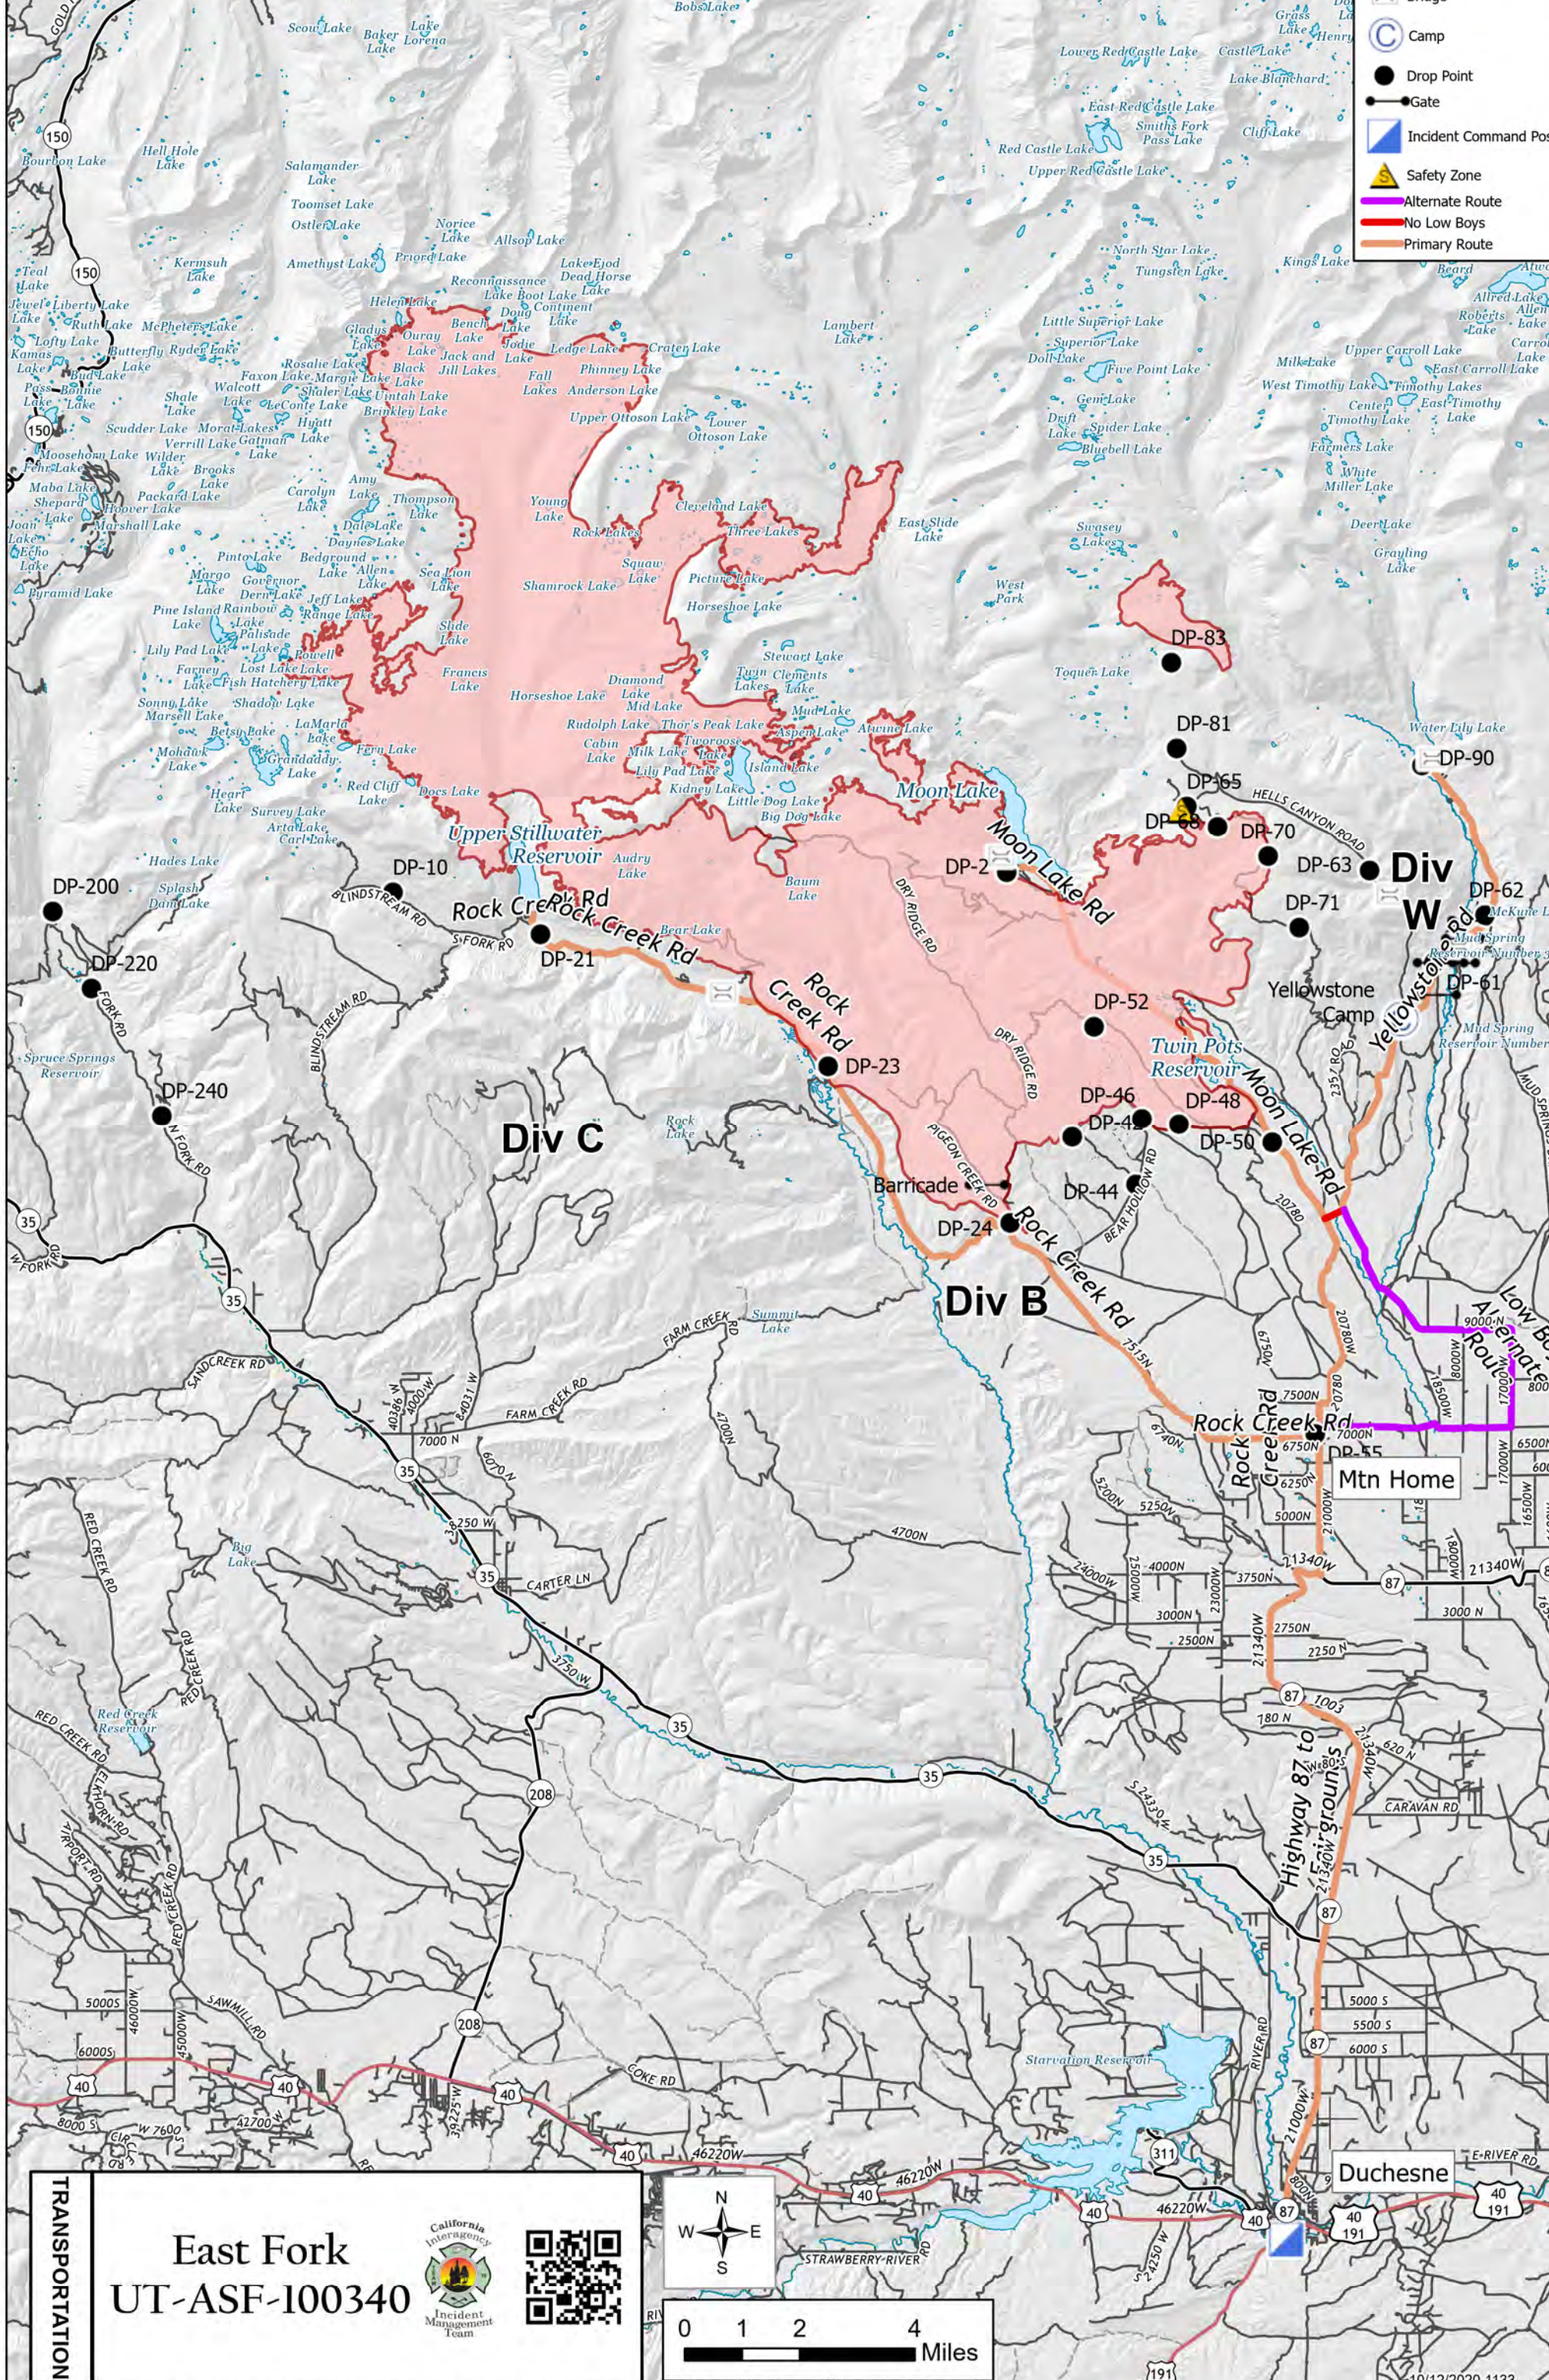

-  Bridge
-  Camp
-  Drop Point
-  Gate
-  Incident Command Post
-  Safety Zone
-  Alternate Route
-  No Low Boys
-  Primary Route

TRANSPORTATION

East Fork

UT-ASF-100340

0 1 2 4 Miles