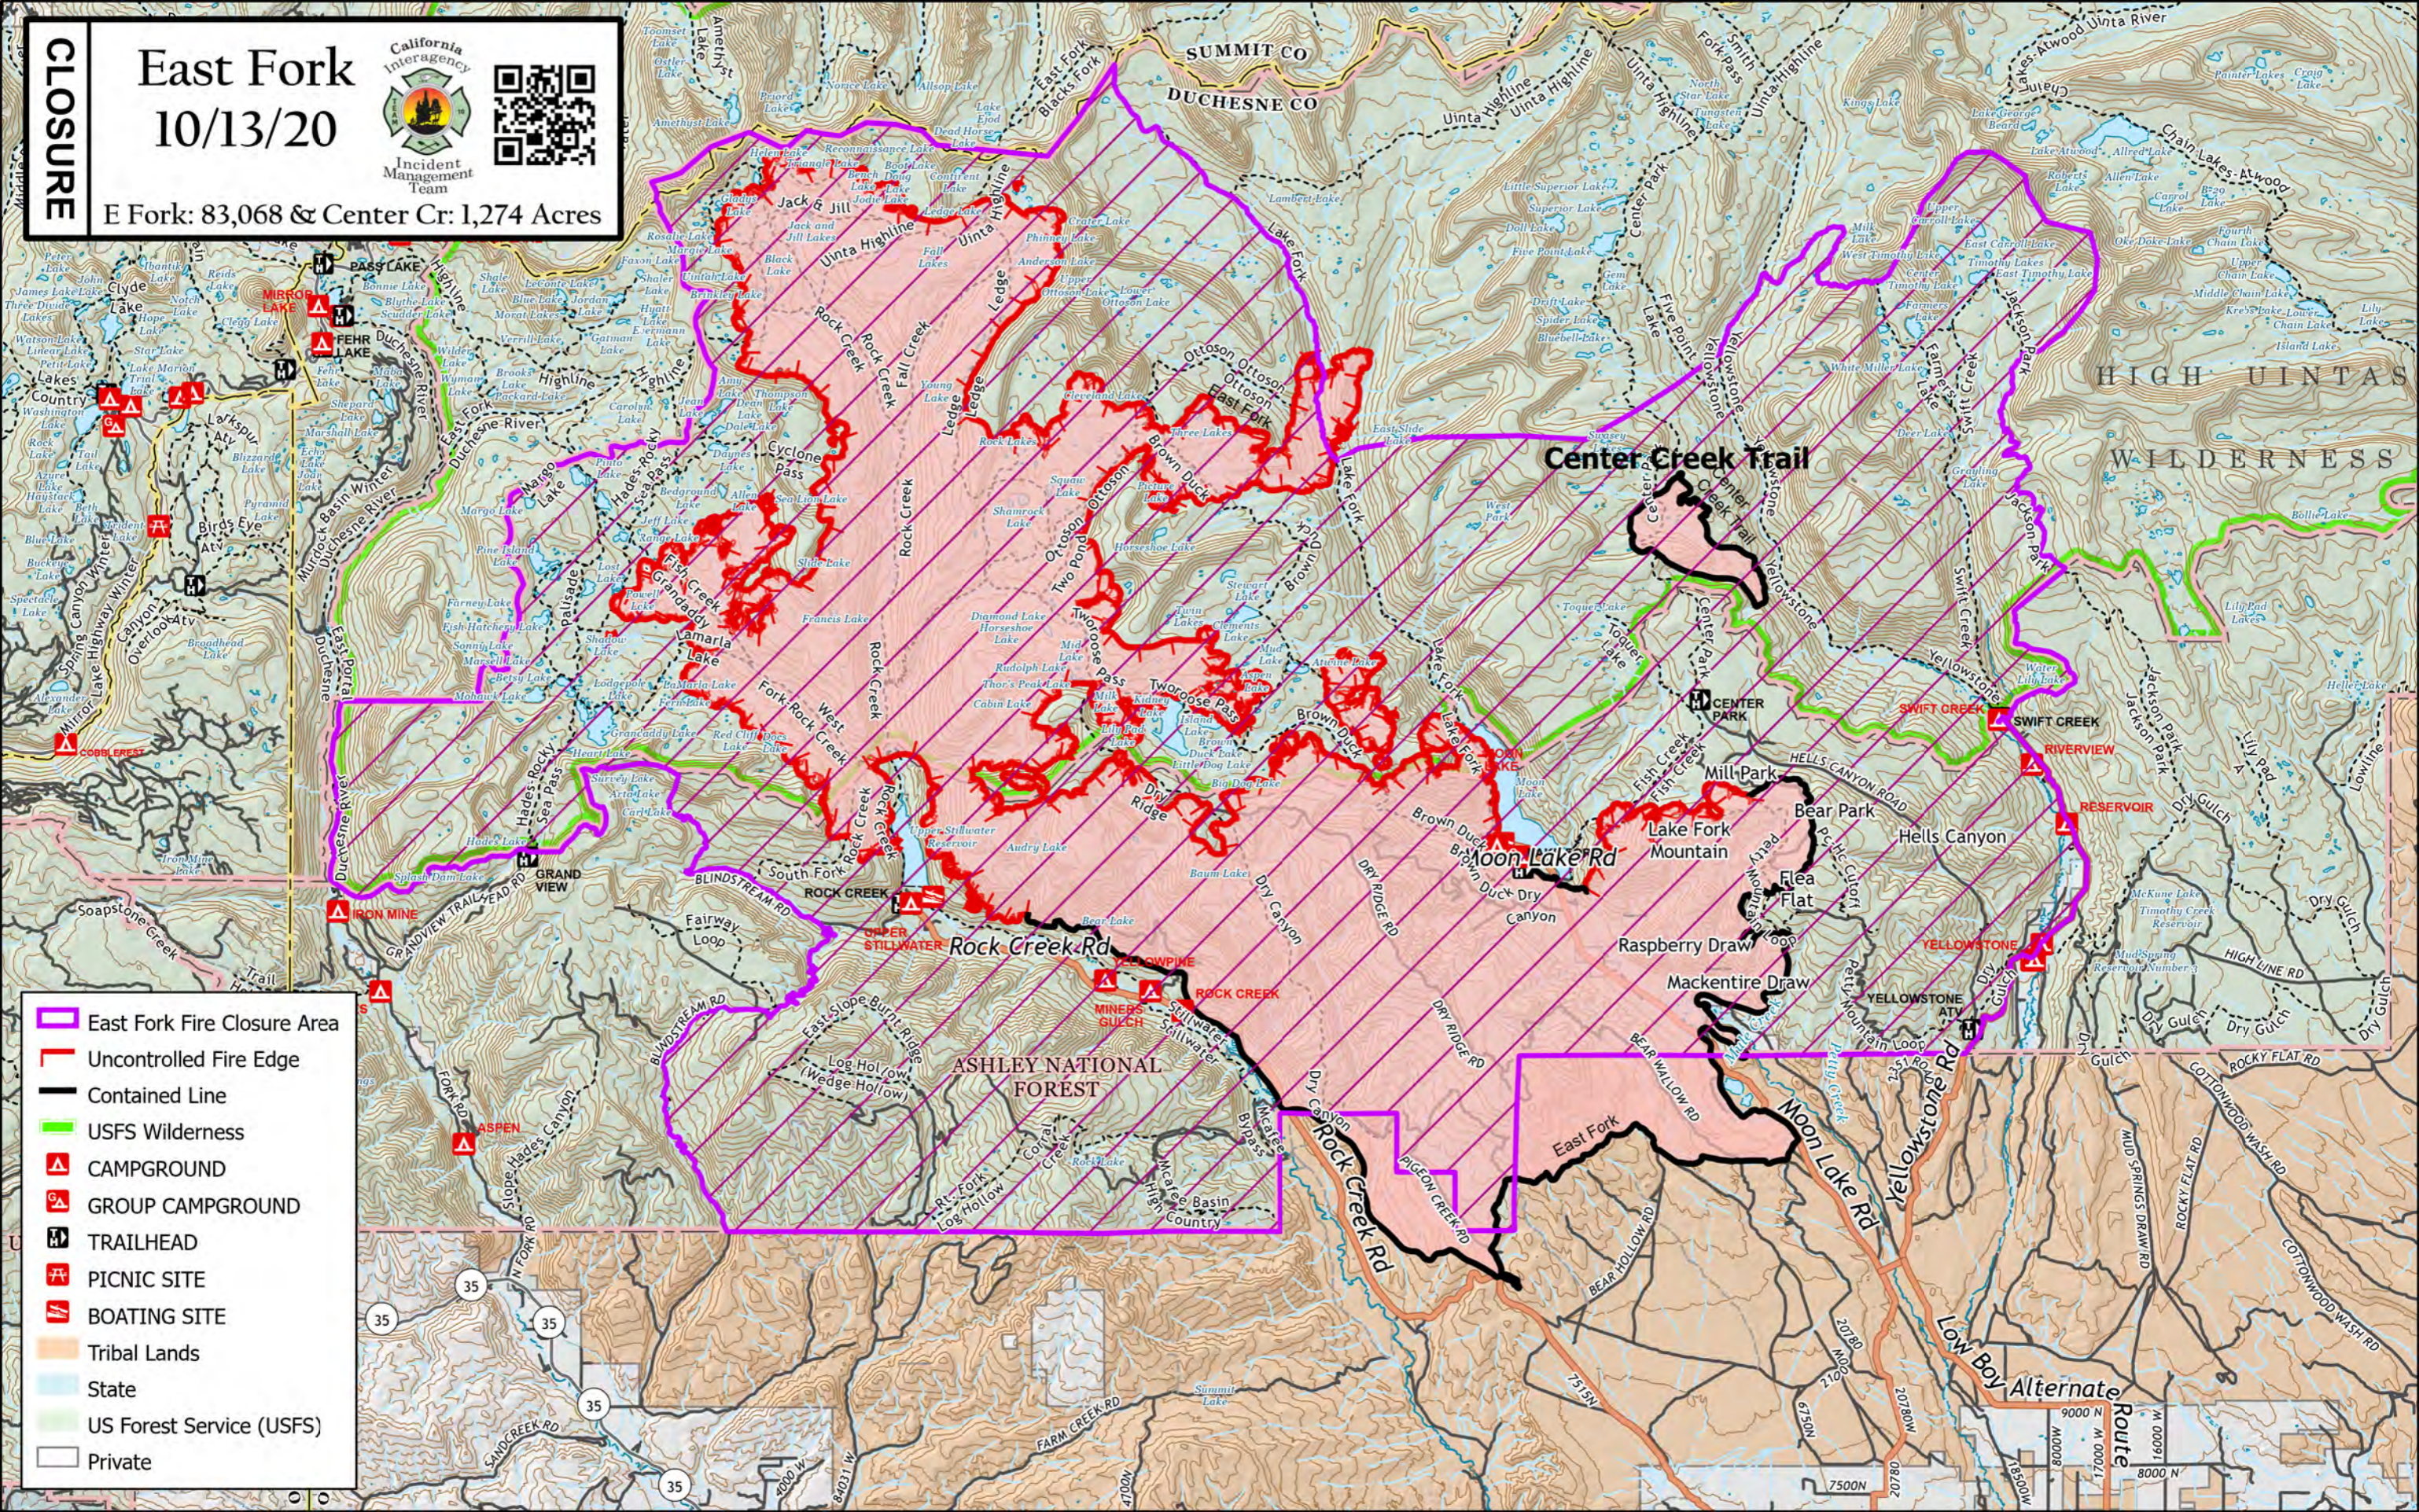

CLOSURE

East Fork 10/13/20

E Fork: 83,068 & Center Cr: 1,274 Acres

- East Fork Fire Closure Area
- Uncontrolled Fire Edge
- Contained Line
- USFS Wilderness
- CAMPGROUND
- GROUP CAMPGROUND
- TRAILHEAD
- PICNIC SITE
- BOATING SITE
- Tribal Lands
- State
- US Forest Service (USFS)
- Private