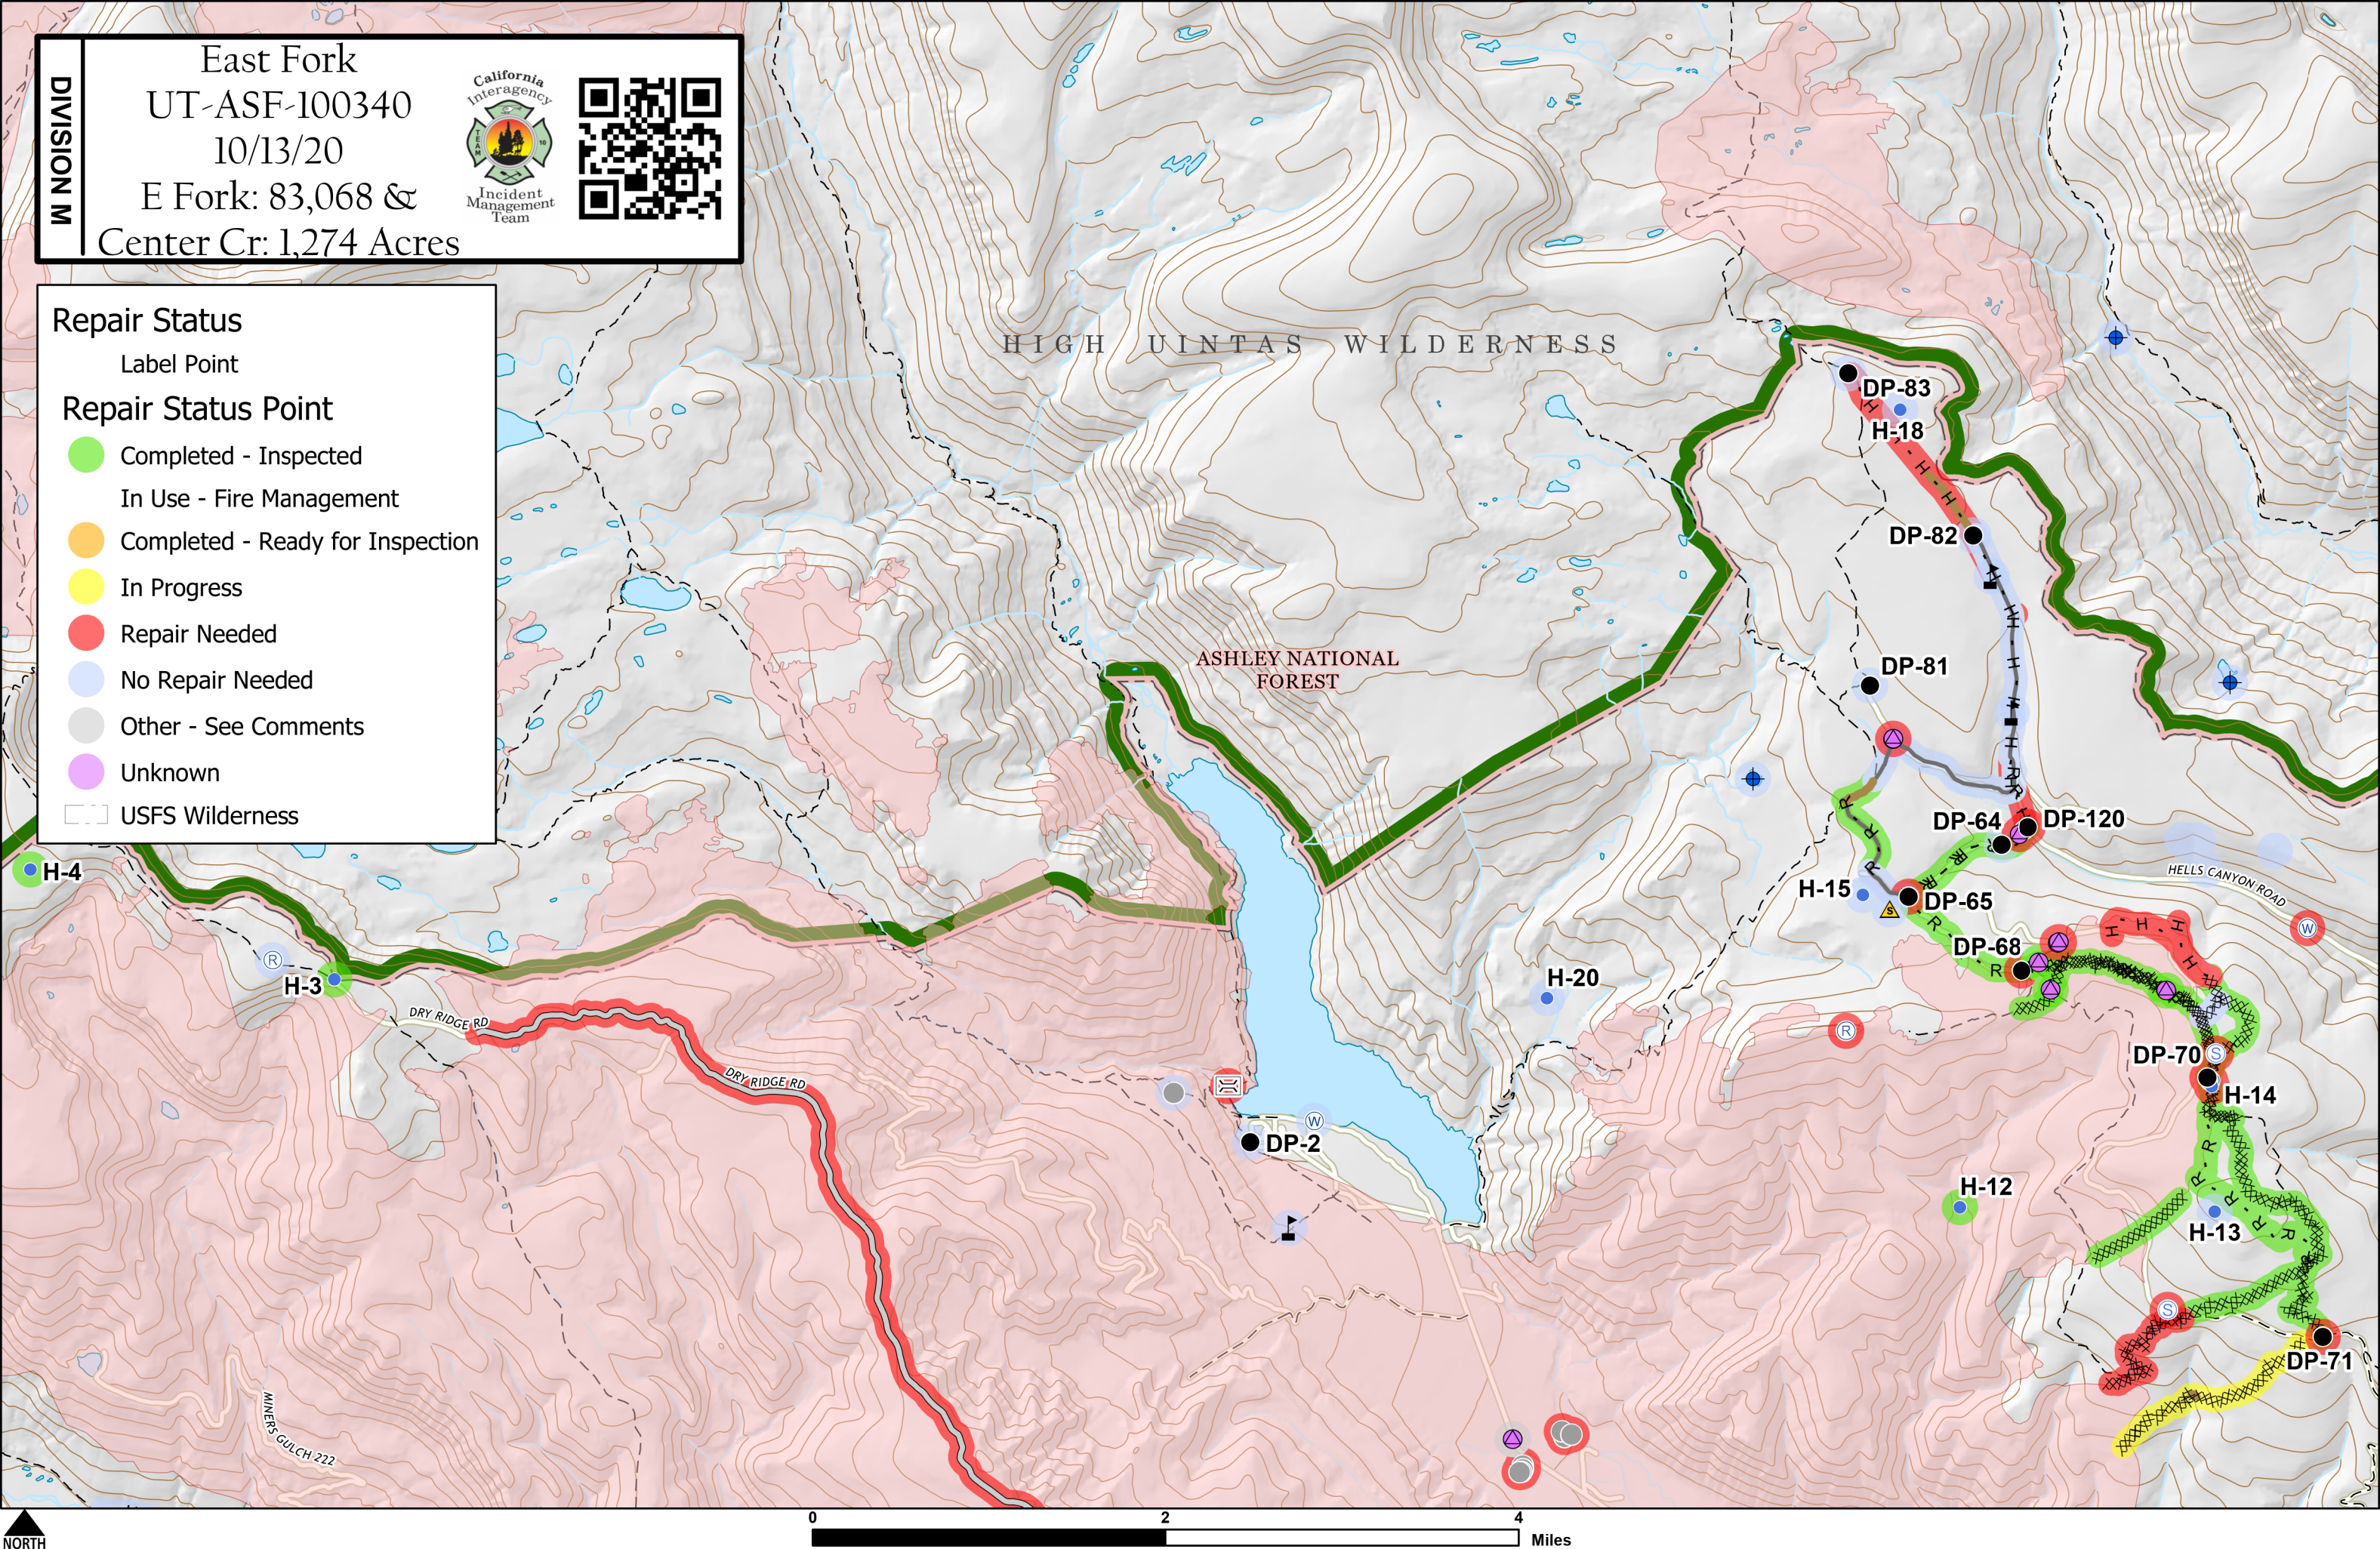

DIVISION M

East Fork
 UT-ASF-100340
 10/13/20
 E Fork: 83,068 &
 Center Cr: 1,274 Acres

Repair Status

Label Point

Repair Status Point

- Completed - Inspected
- In Use - Fire Management
- Completed - Ready for Inspection
- In Progress
- Repair Needed
- No Repair Needed
- Other - See Comments
- Unknown

USFS Wilderness

NORTH

0 2 4 Miles