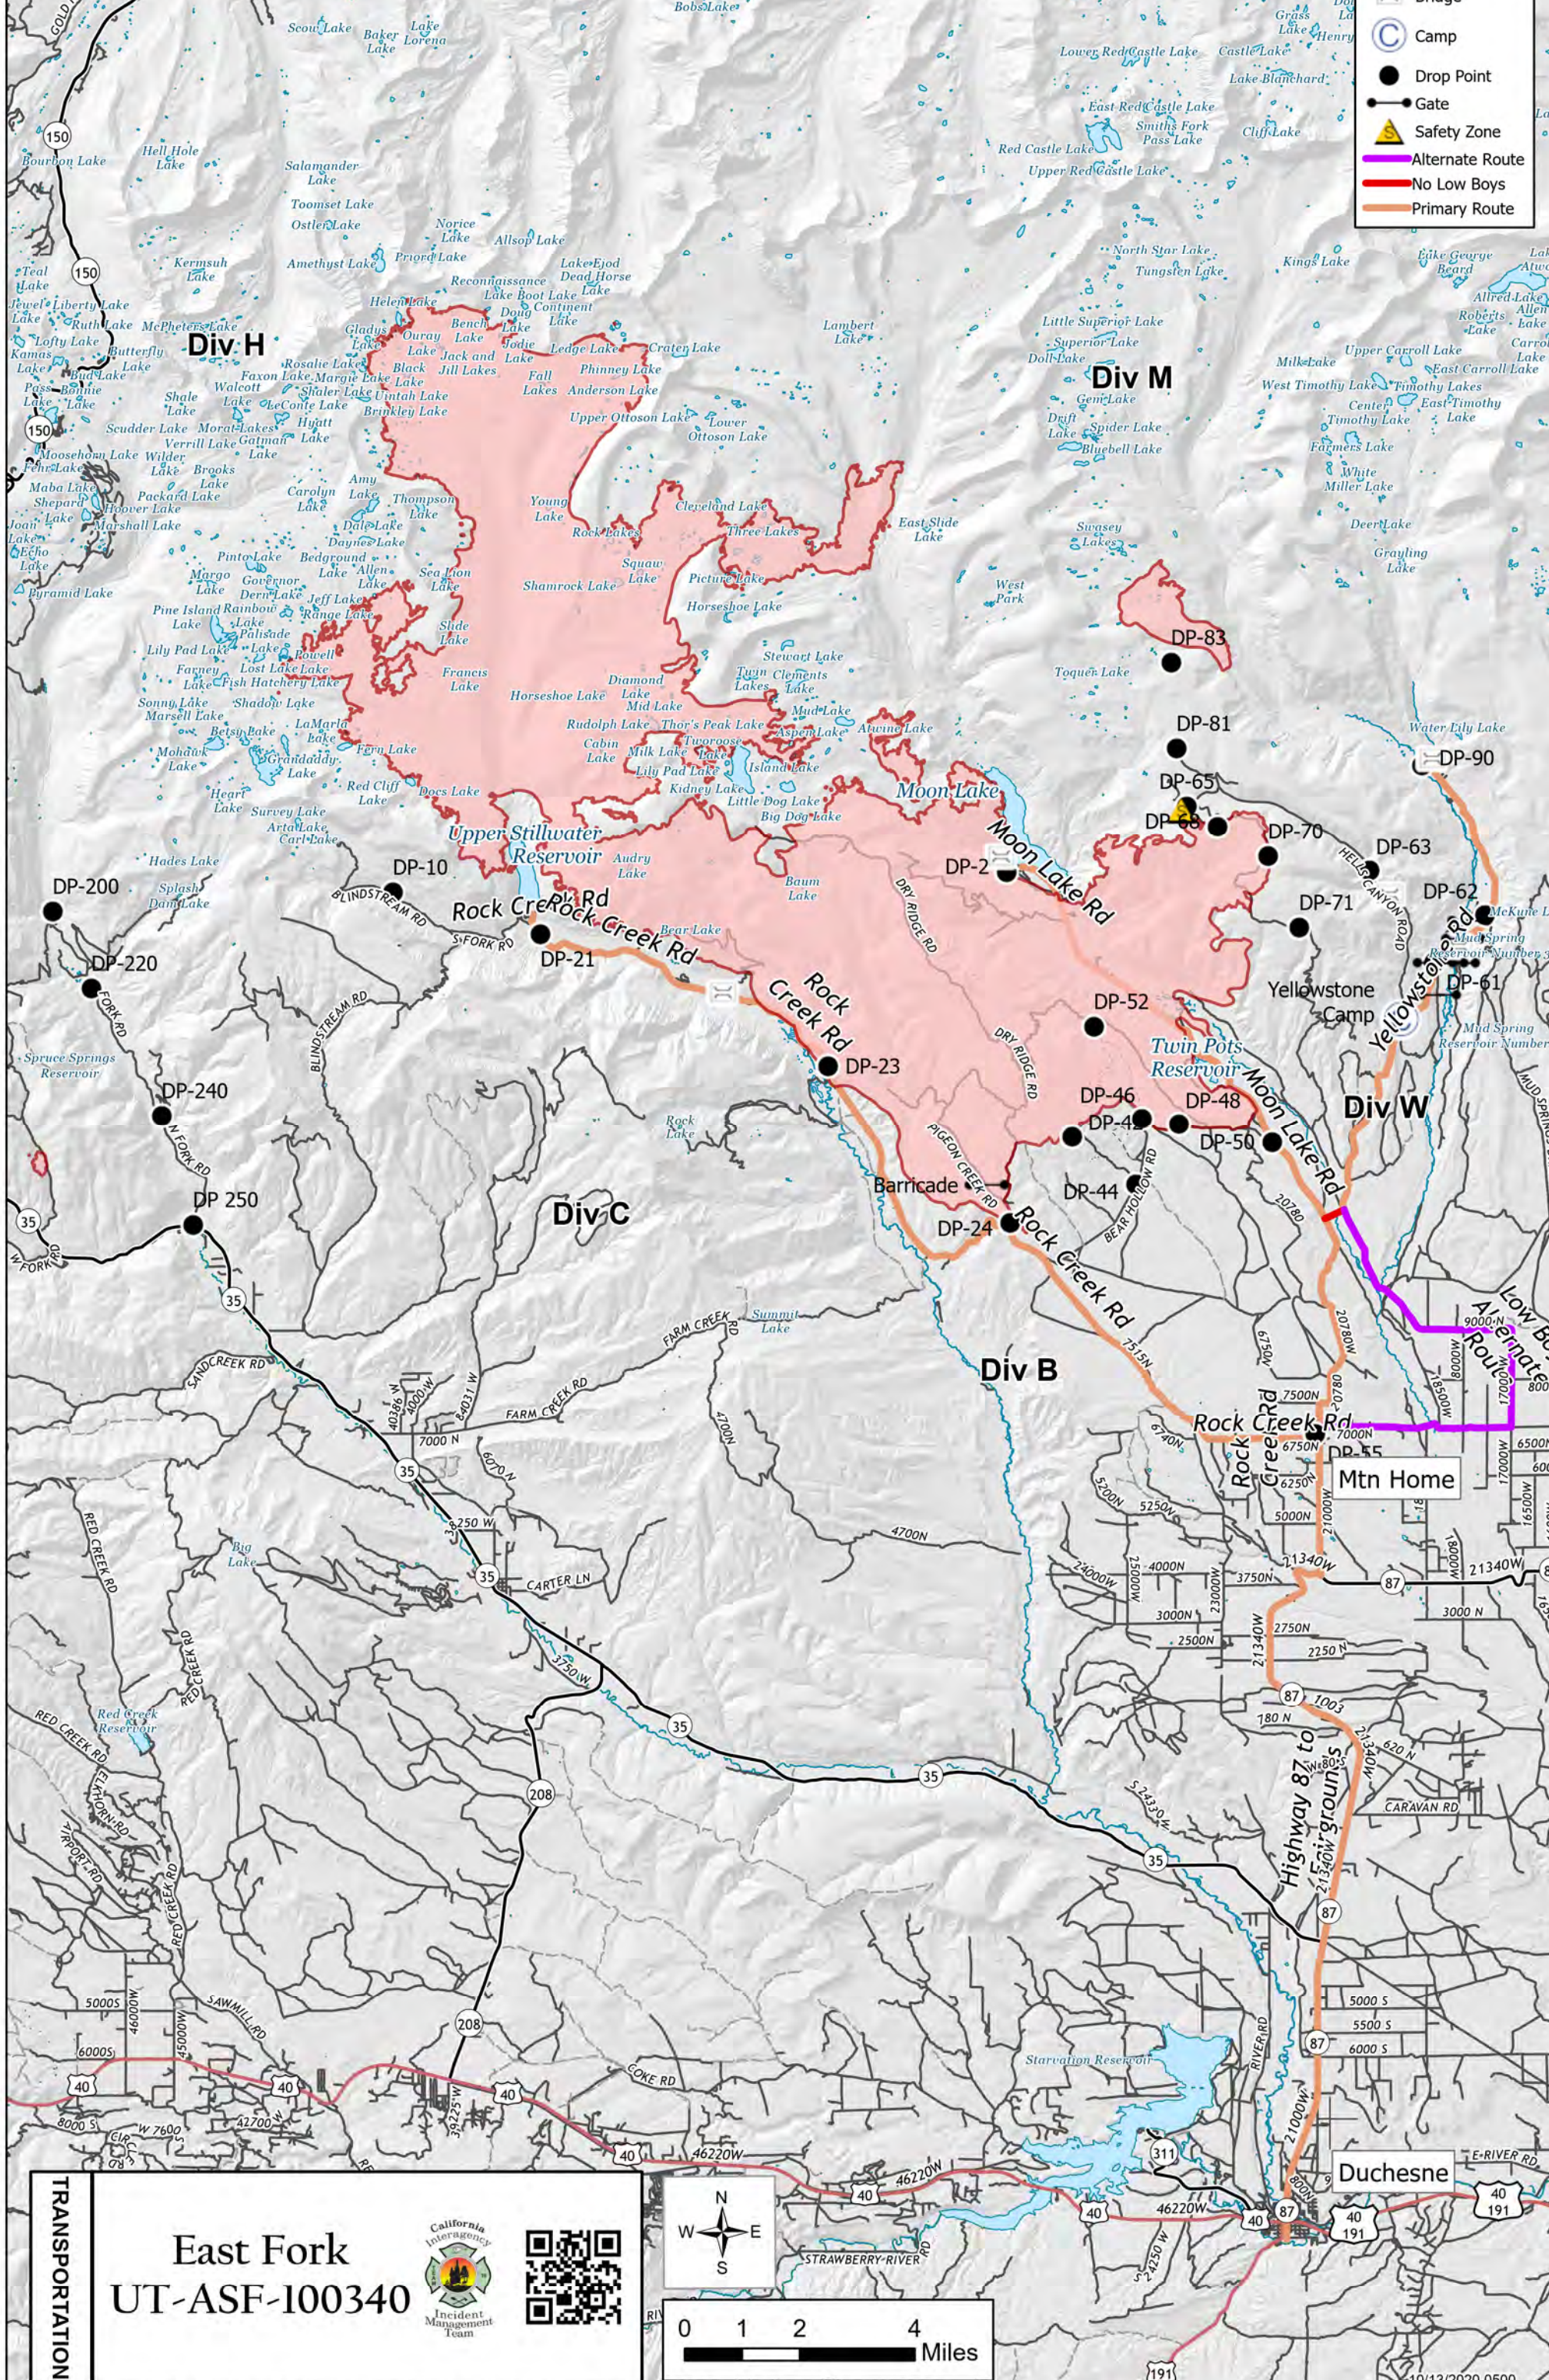

-  Bridge
-  Camp
-  Drop Point
-  Gate
-  Safety Zone
-  Alternate Route
-  No Low Boys
-  Primary Route

TRANSPORTATION

East Fork
UT-ASF-100340

0 1 2 4 Miles