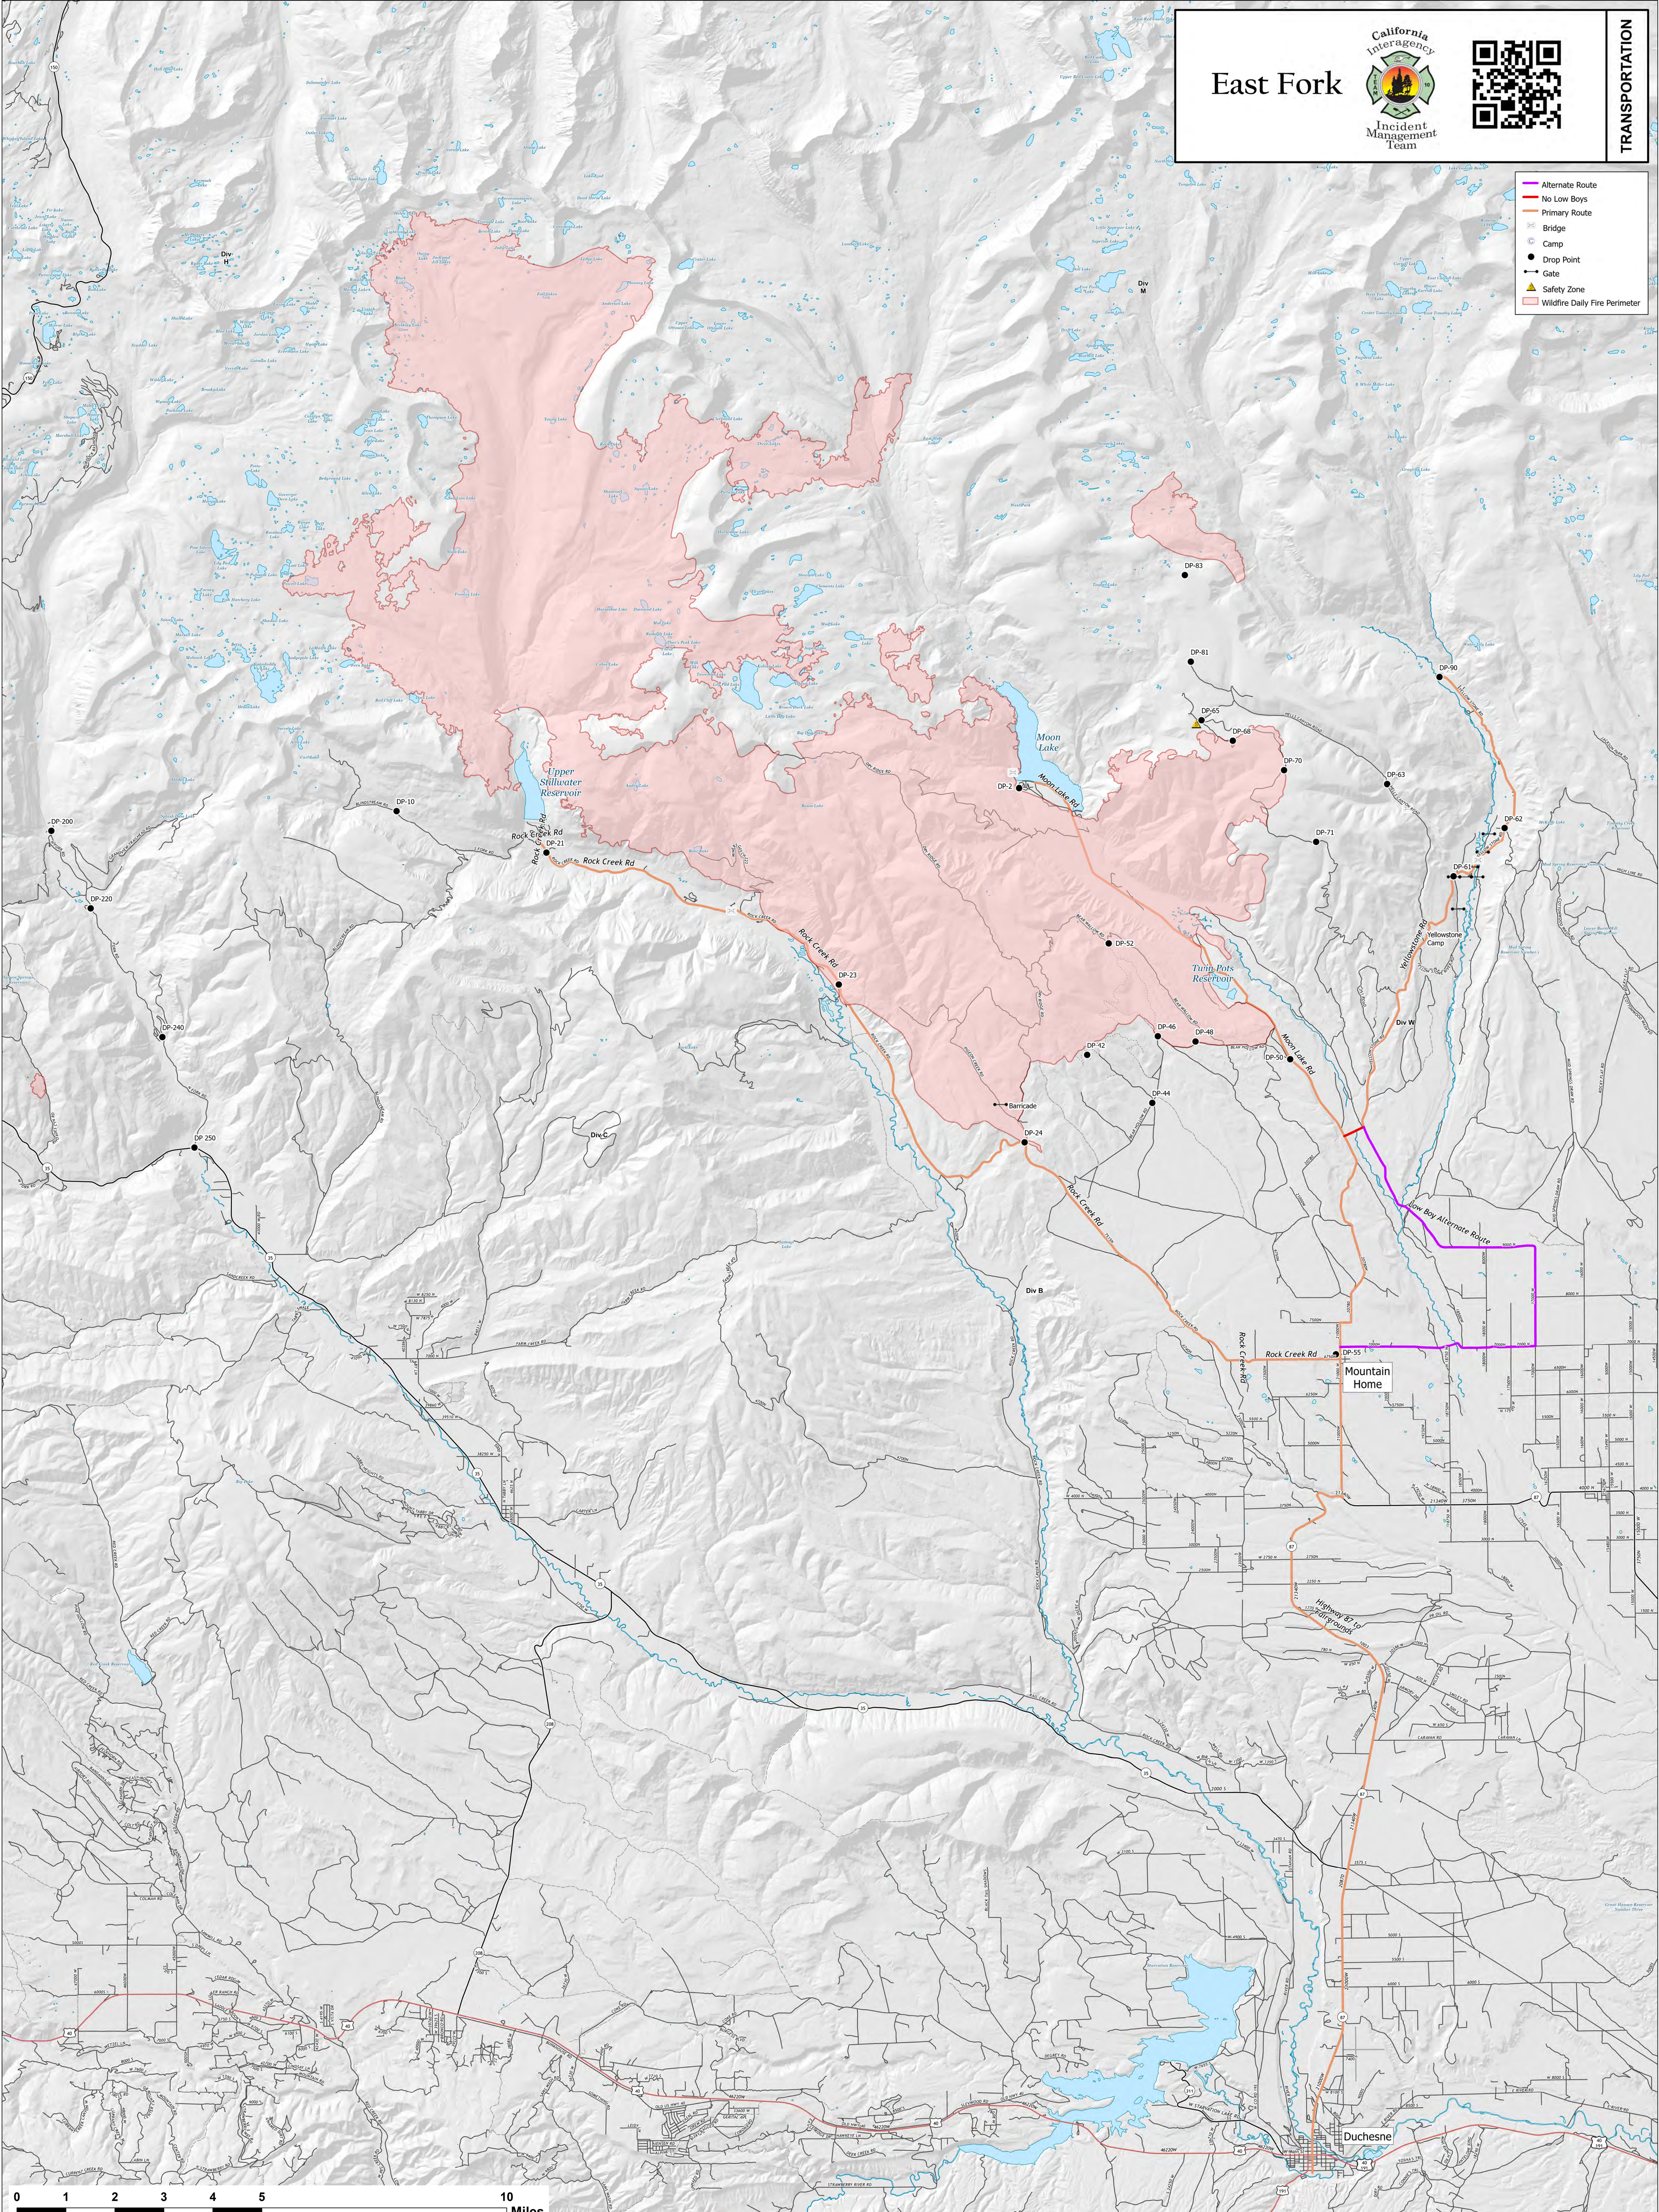

East Fork

TRANSPORTATION

- Alternate Route
- No Low Boys
- Primary Route
- Bridge
- Camp
- Drop Point
- Gate
- Safety Zone
- Wildfire Daily Fire Perimeter

NORTH Coordinate System: