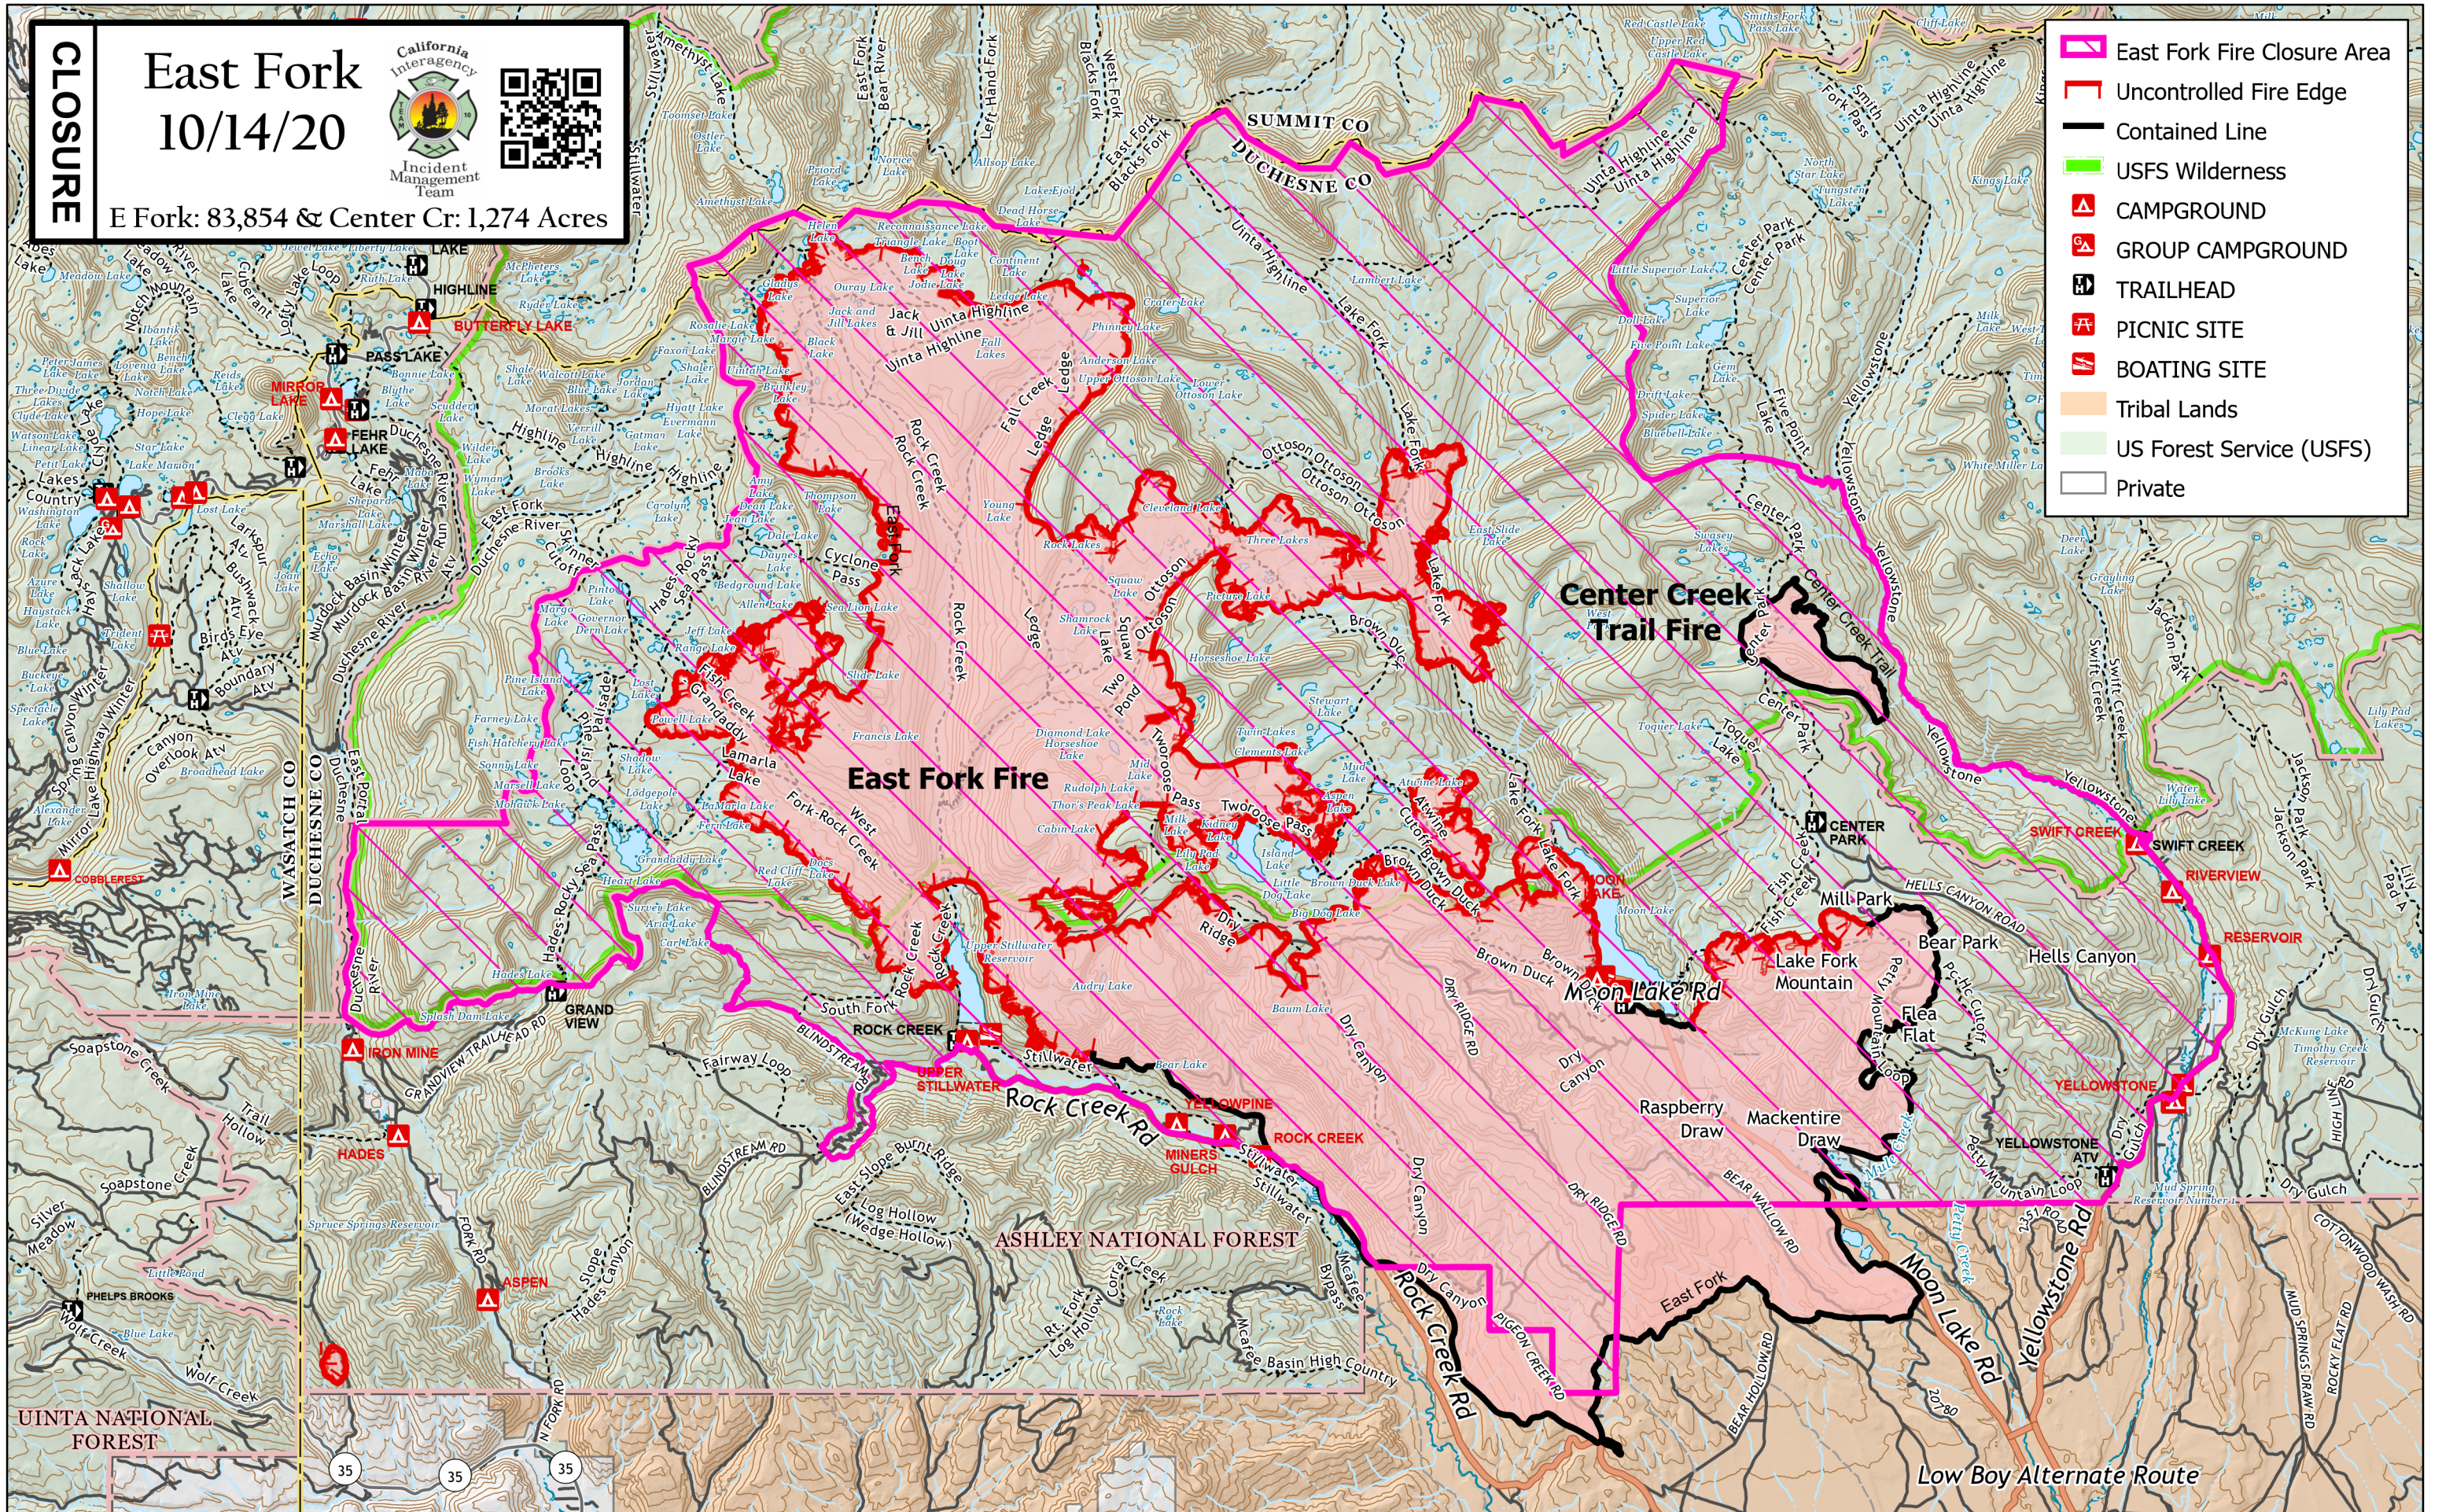

CLOSURE

East Fork 10/14/20

E Fork: 83,854 & Center Cr: 1,274 Acres

- East Fork Fire Closure Area
- Uncontrolled Fire Edge
- Contained Line
- USFS Wilderness
- CAMPGROUND
- GROUP CAMPGROUND
- TRAILHEAD
- PICNIC SITE
- BOATING SITE
- Tribal Lands
- US Forest Service (USFS)
- Private

Low Boy Alternate Route