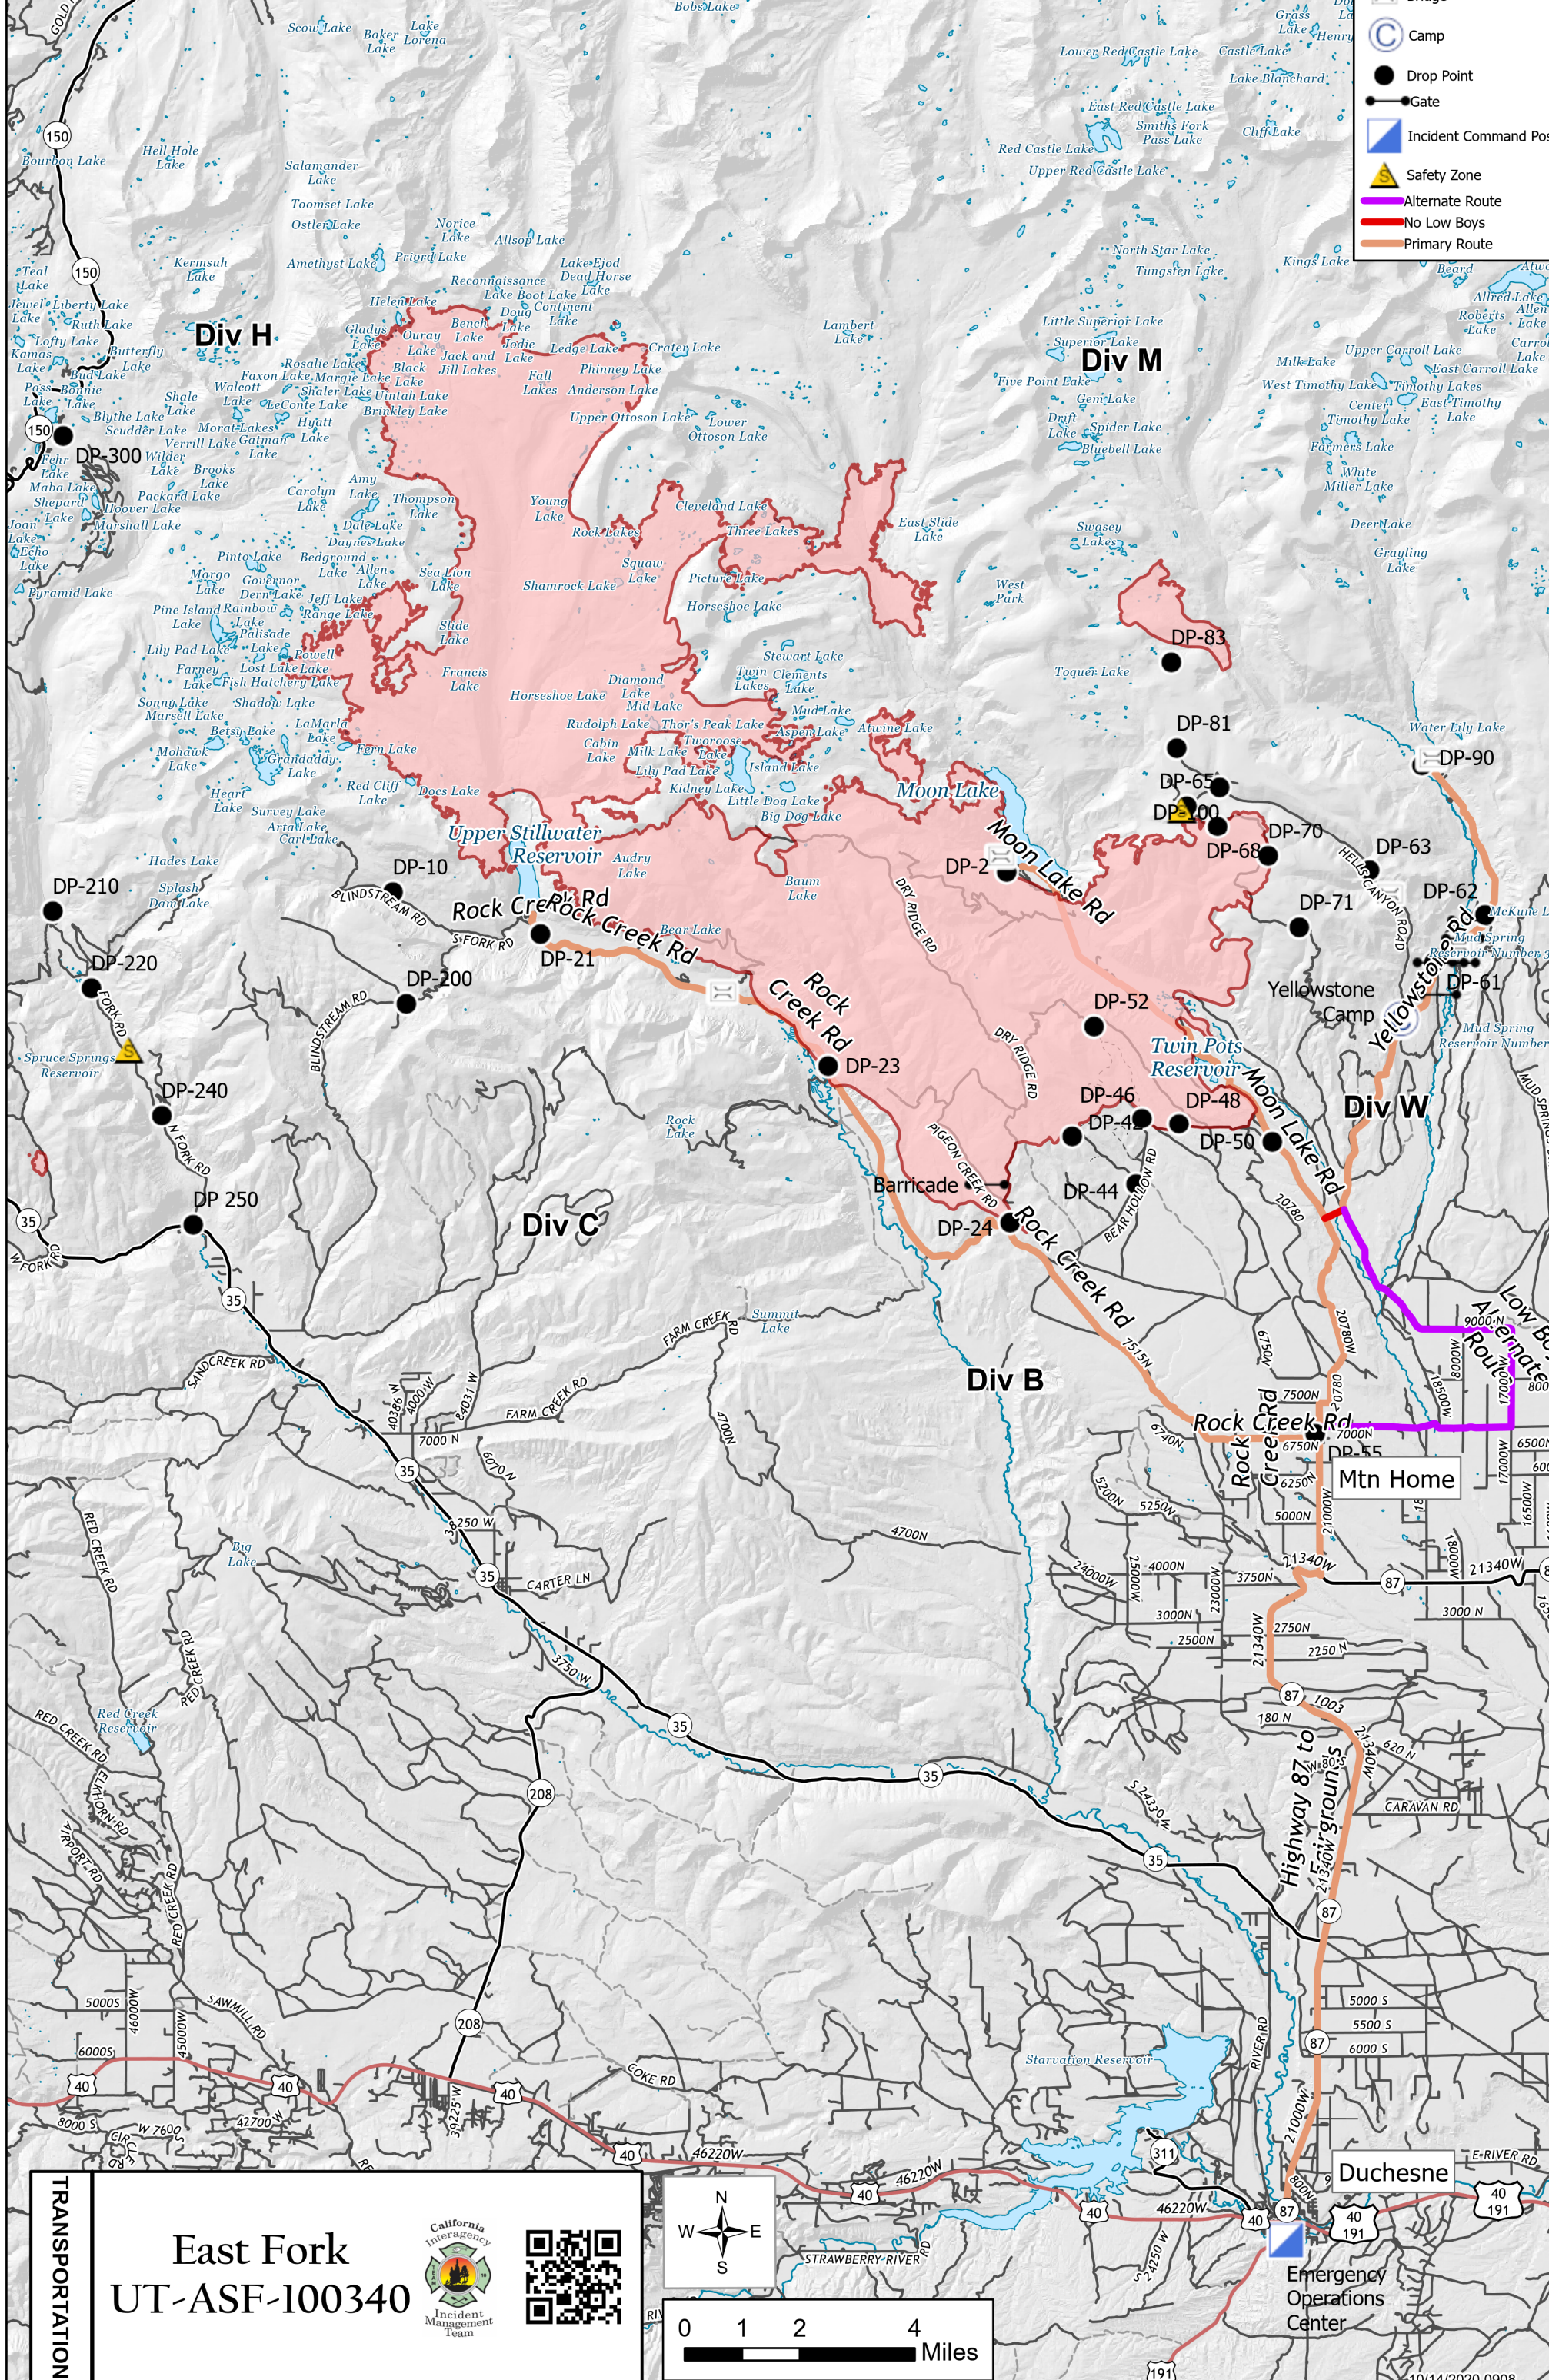

-  Bridge
-  Camp
-  Drop Point
-  Gate
-  Incident Command Post
-  Safety Zone
-  Alternate Route
-  No Low Boys
-  Primary Route

TRANSPORTATION

East Fork
UT-ASF-100340

0 1 2 4 Miles