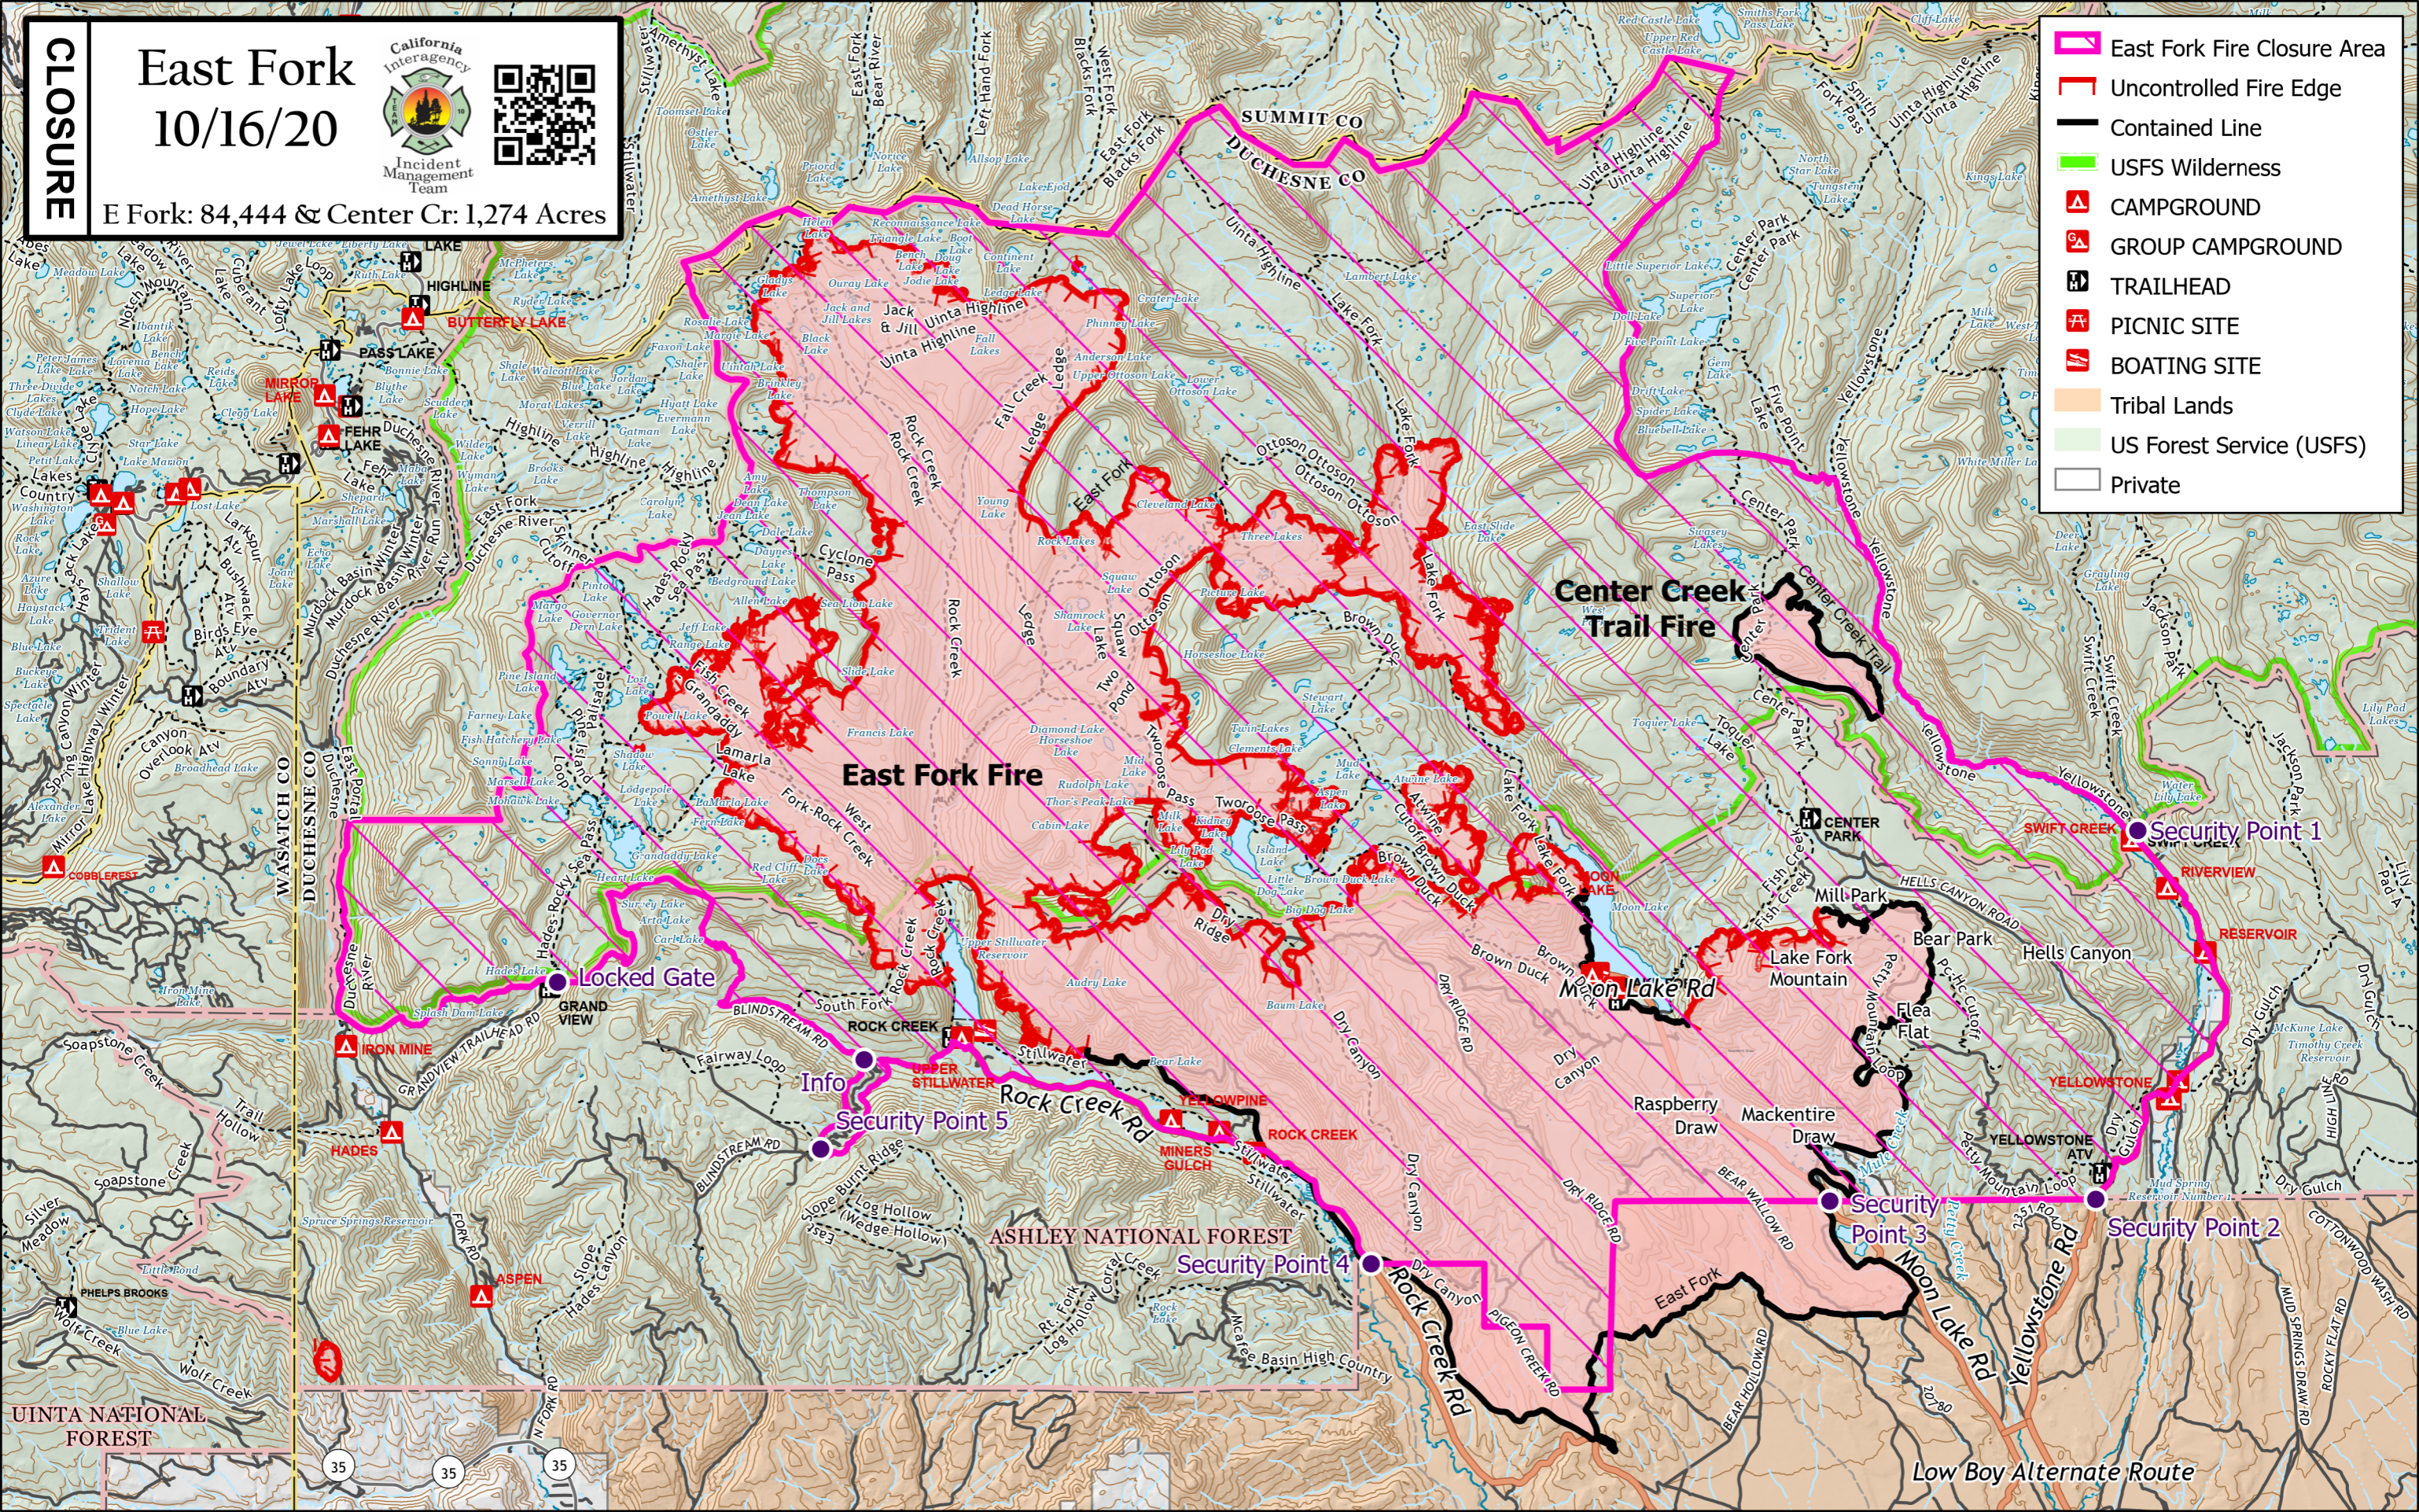

CLOSURE

East Fork 10/16/20

E Fork: 84,444 & Center Cr: 1,274 Acres

- East Fork Fire Closure Area
- Uncontrolled Fire Edge
- Contained Line
- USFS Wilderness
- CAMPGROUND
- GROUP CAMPGROUND
- TRAILHEAD
- PICNIC SITE
- BOATING SITE
- Tribal Lands
- US Forest Service (USFS)
- Private

East Fork Fire

Center Creek Trail Fire

Locked Gate

Info

Security Point 5

Security Point 4

Security Point 3

Security Point 2

Security Point 1

Low Boy Alternate Route