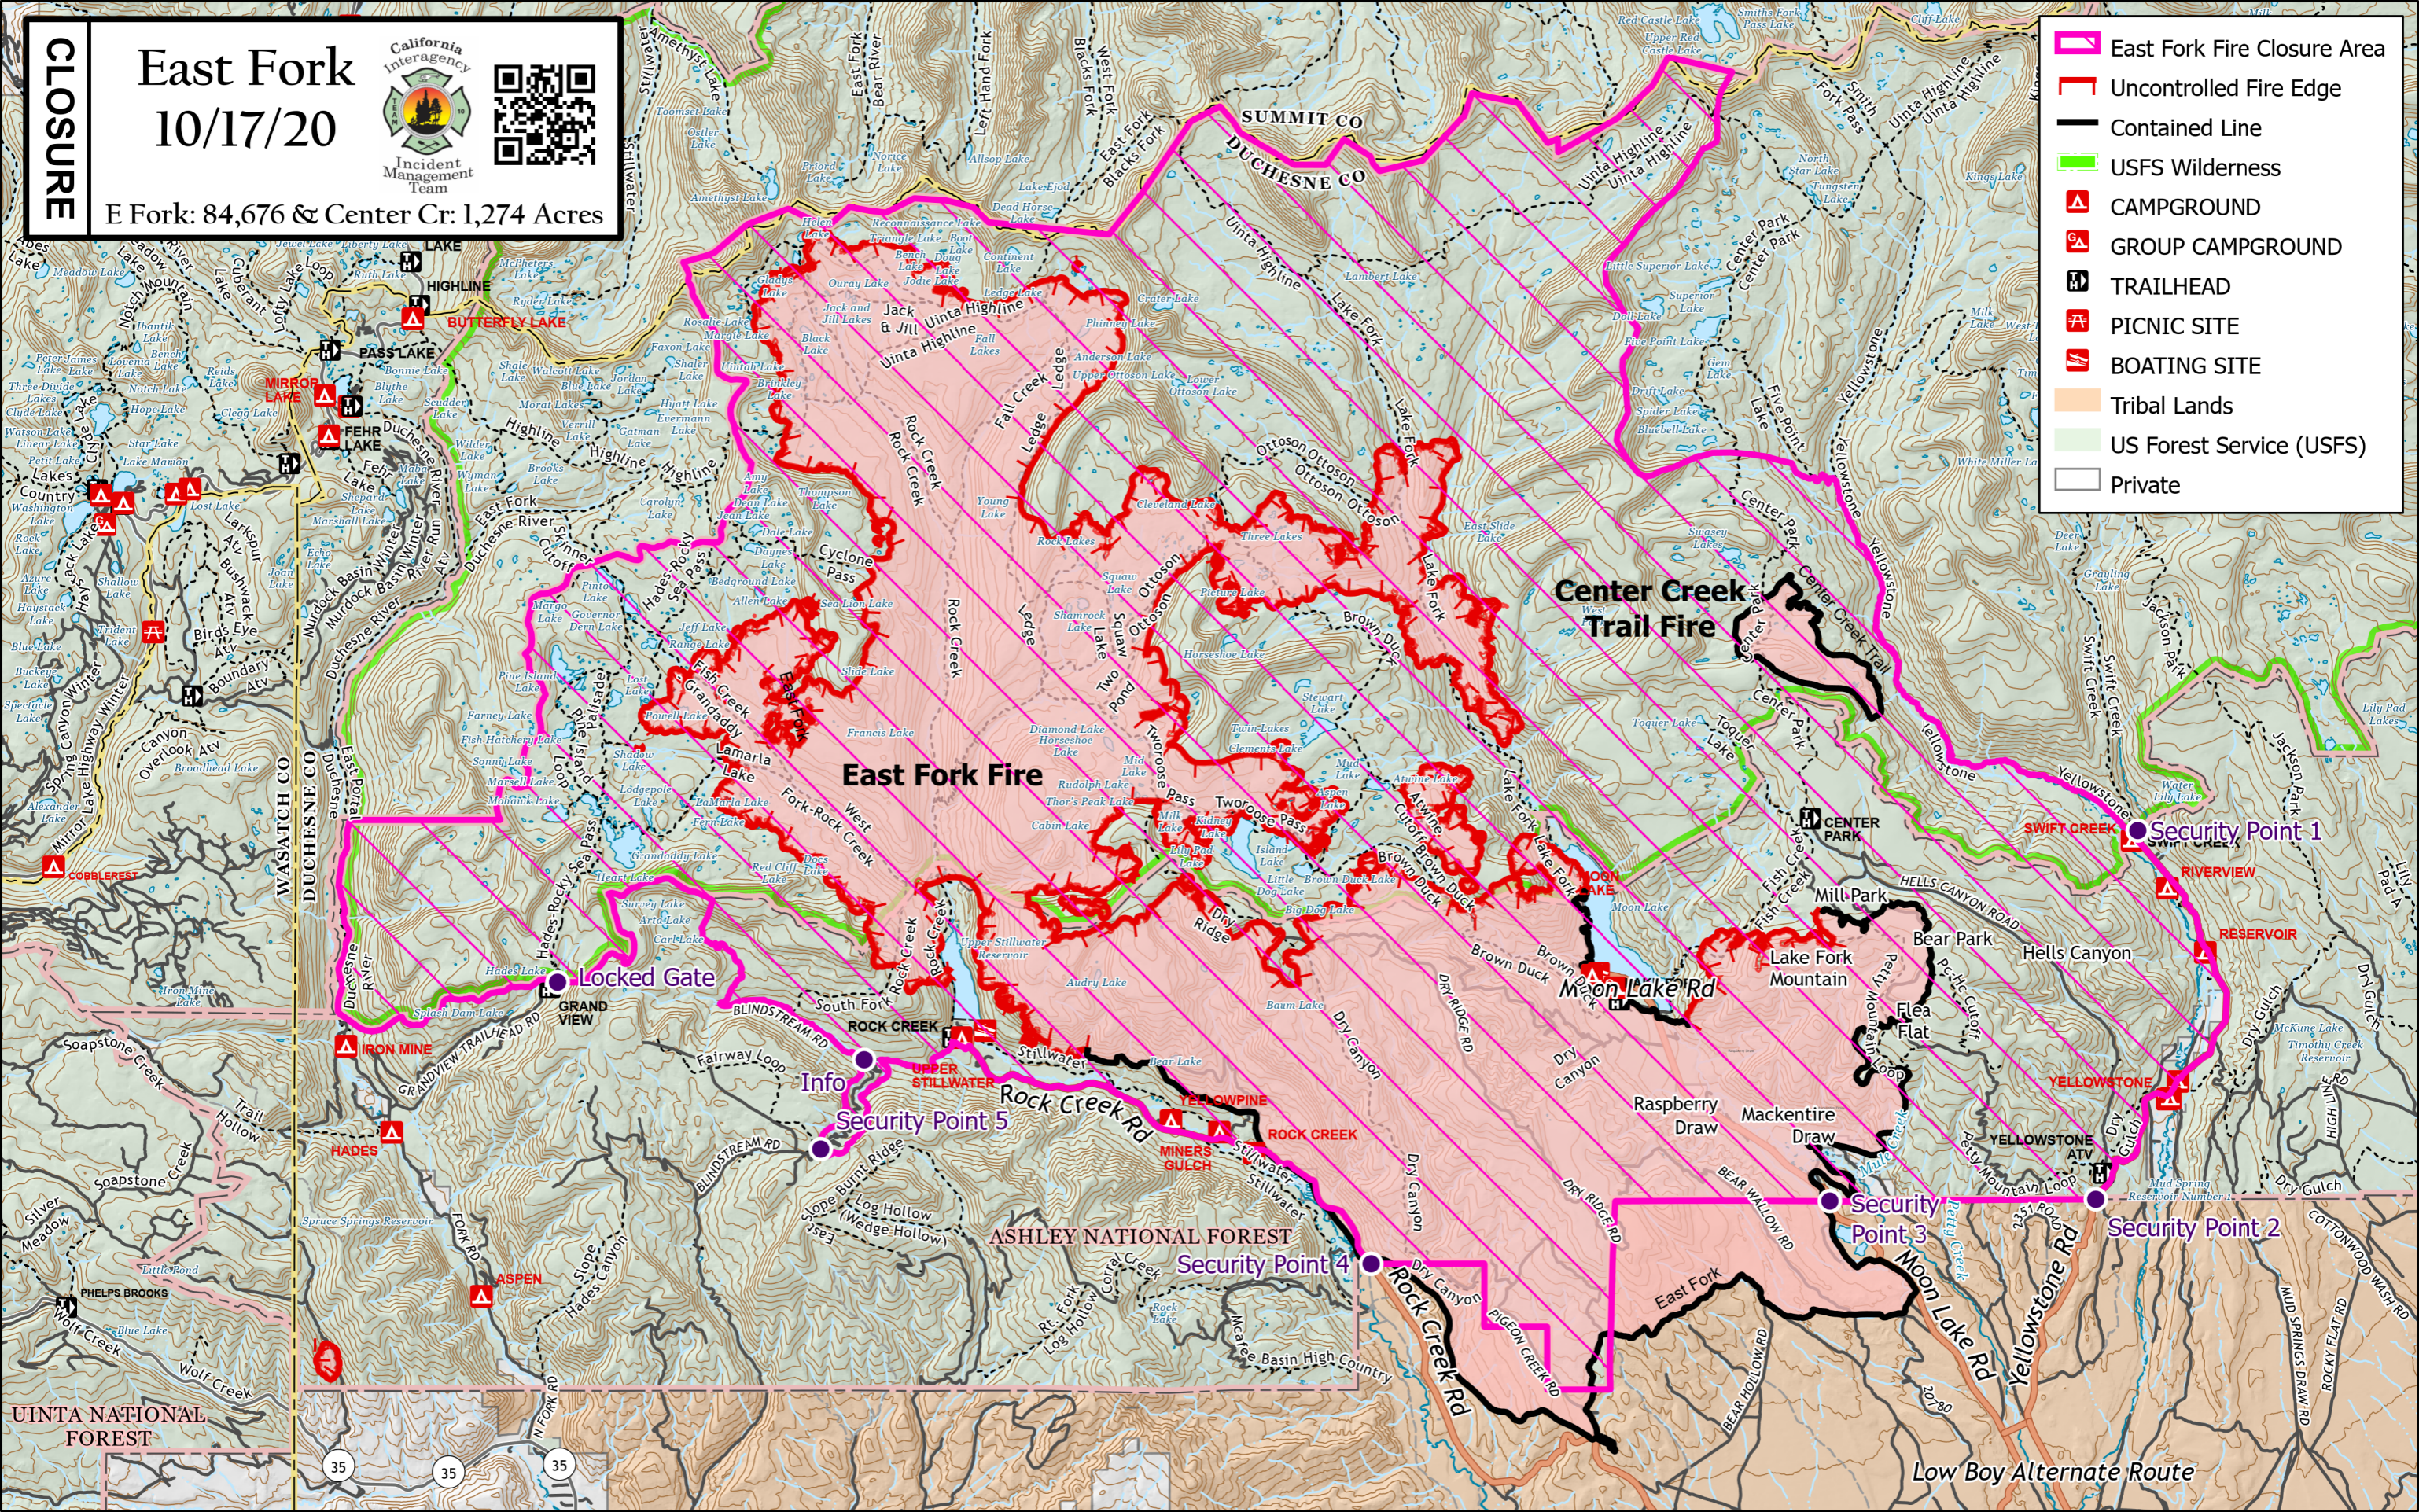

CLOSURE

East Fork 10/17/20

E Fork: 84,676 & Center Cr: 1,274 Acres

- East Fork Fire Closure Area
- Uncontrolled Fire Edge
- Contained Line
- USFS Wilderness
- CAMPGROUND
- GROUP CAMPGROUND
- TRAILHEAD
- PICNIC SITE
- BOATING SITE
- Tribal Lands
- US Forest Service (USFS)
- Private

East Fork Fire

Center Creek Trail Fire

Locked Gate

Info

Security Point 5

Security Point 4

Security Point 3

Security Point 2

Security Point 1

Low Boy Alternate Route