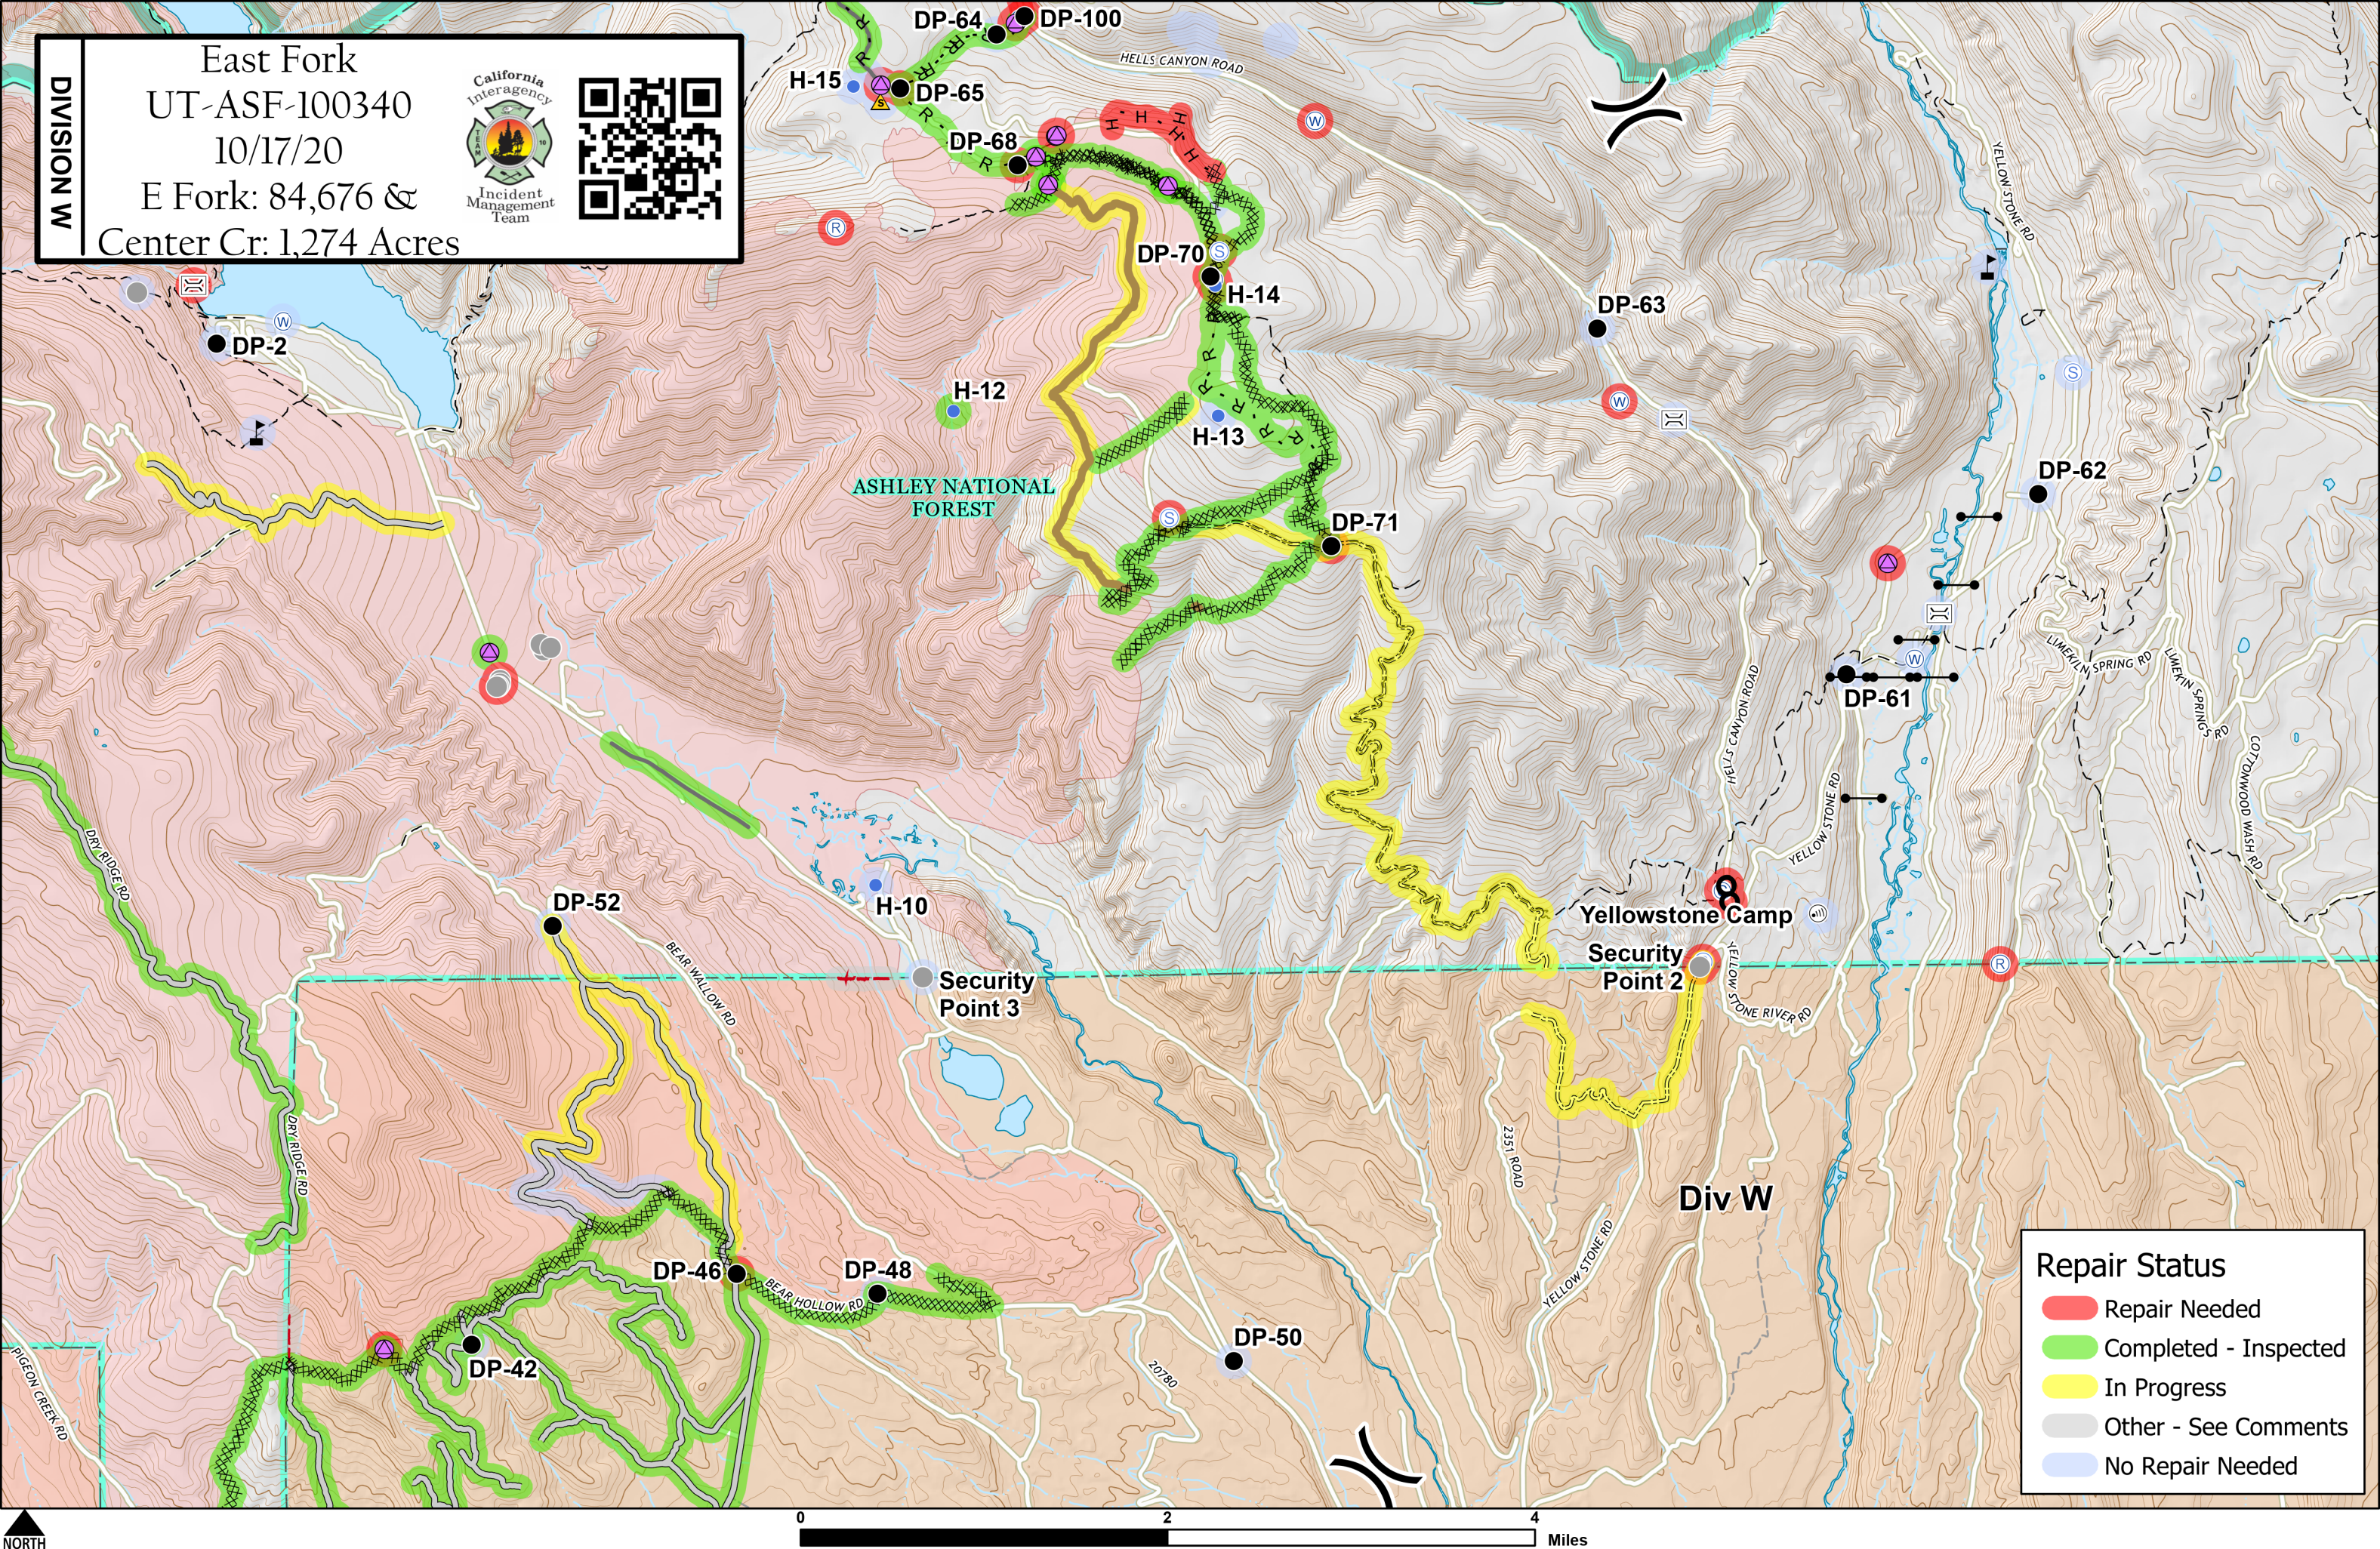

**Division W**  
 East Fork  
 UT-ASF-100340  
 10/17/20  
 E Fork: 84,676 &  
 Center Cr: 1,274 Acres

**Repair Status**

- Repair Needed
- Completed - Inspected
- In Progress
- Other - See Comments
- No Repair Needed