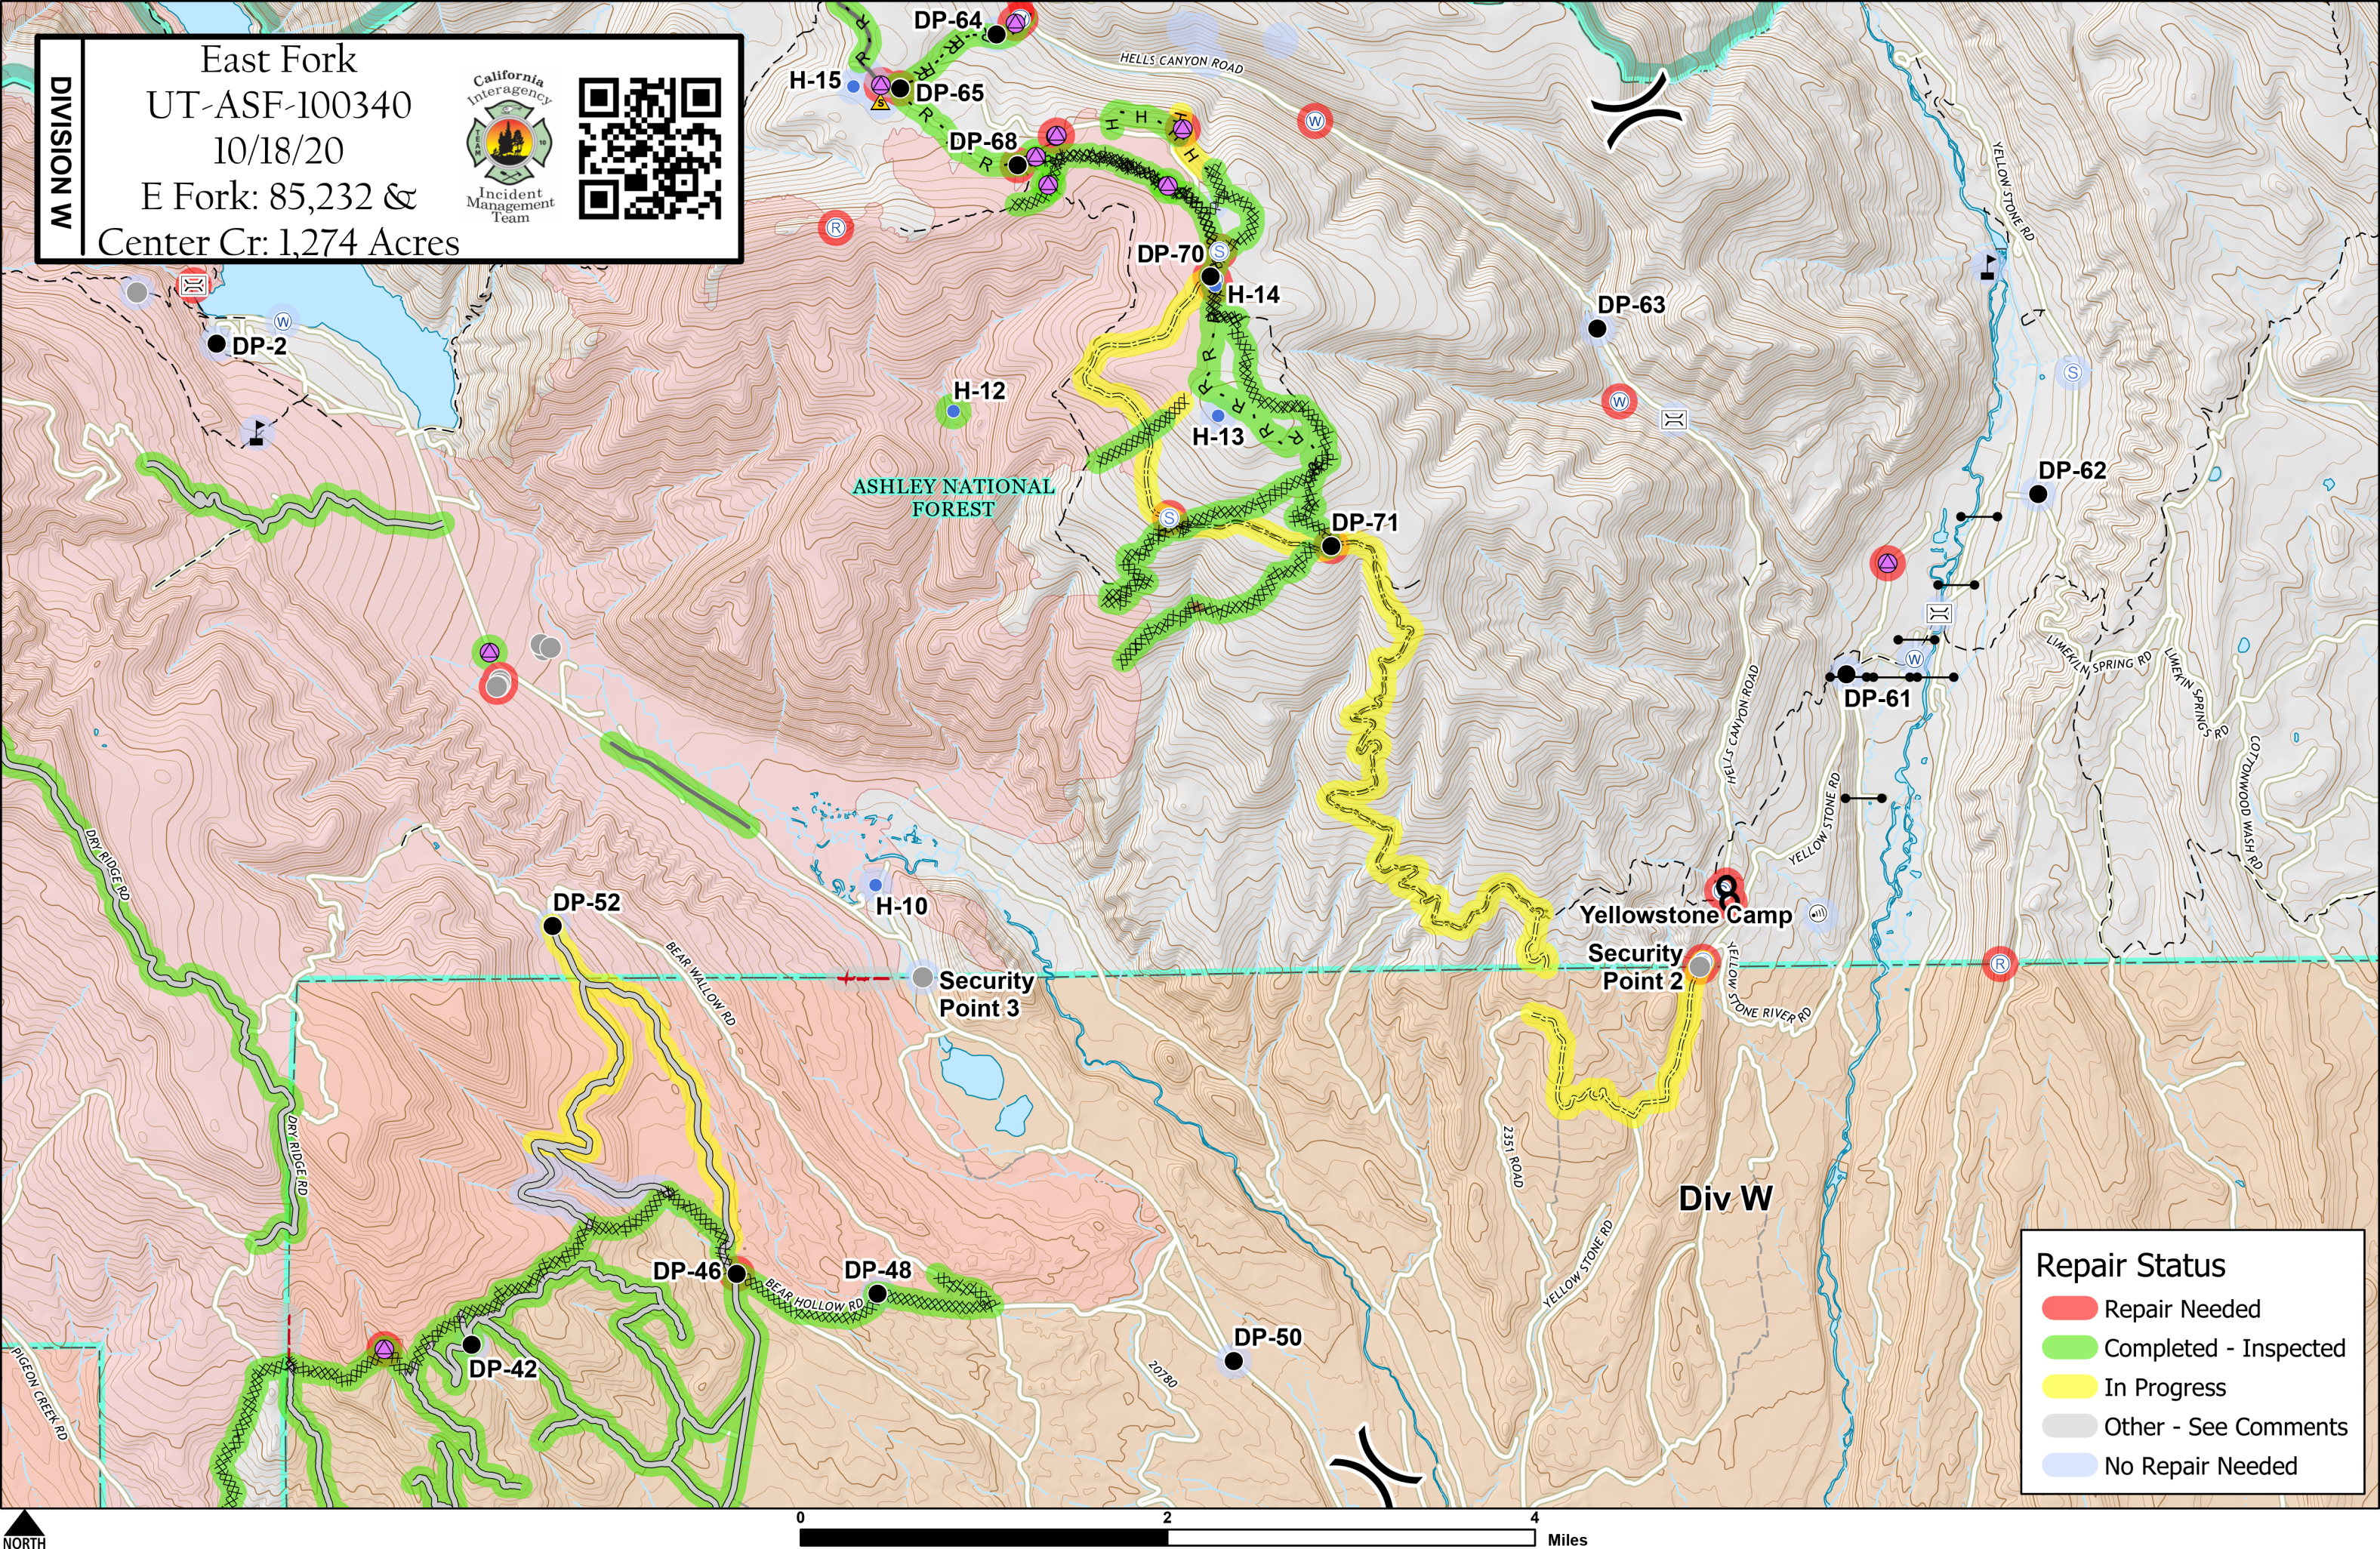

**Division W**

East Fork  
 UT-ASF-100340  
 10/18/20  
 E Fork: 85,232 &  
 Center Cr: 1,274 Acres

**Repair Status**

- Repair Needed
- Completed - Inspected
- In Progress
- Other - See Comments
- No Repair Needed