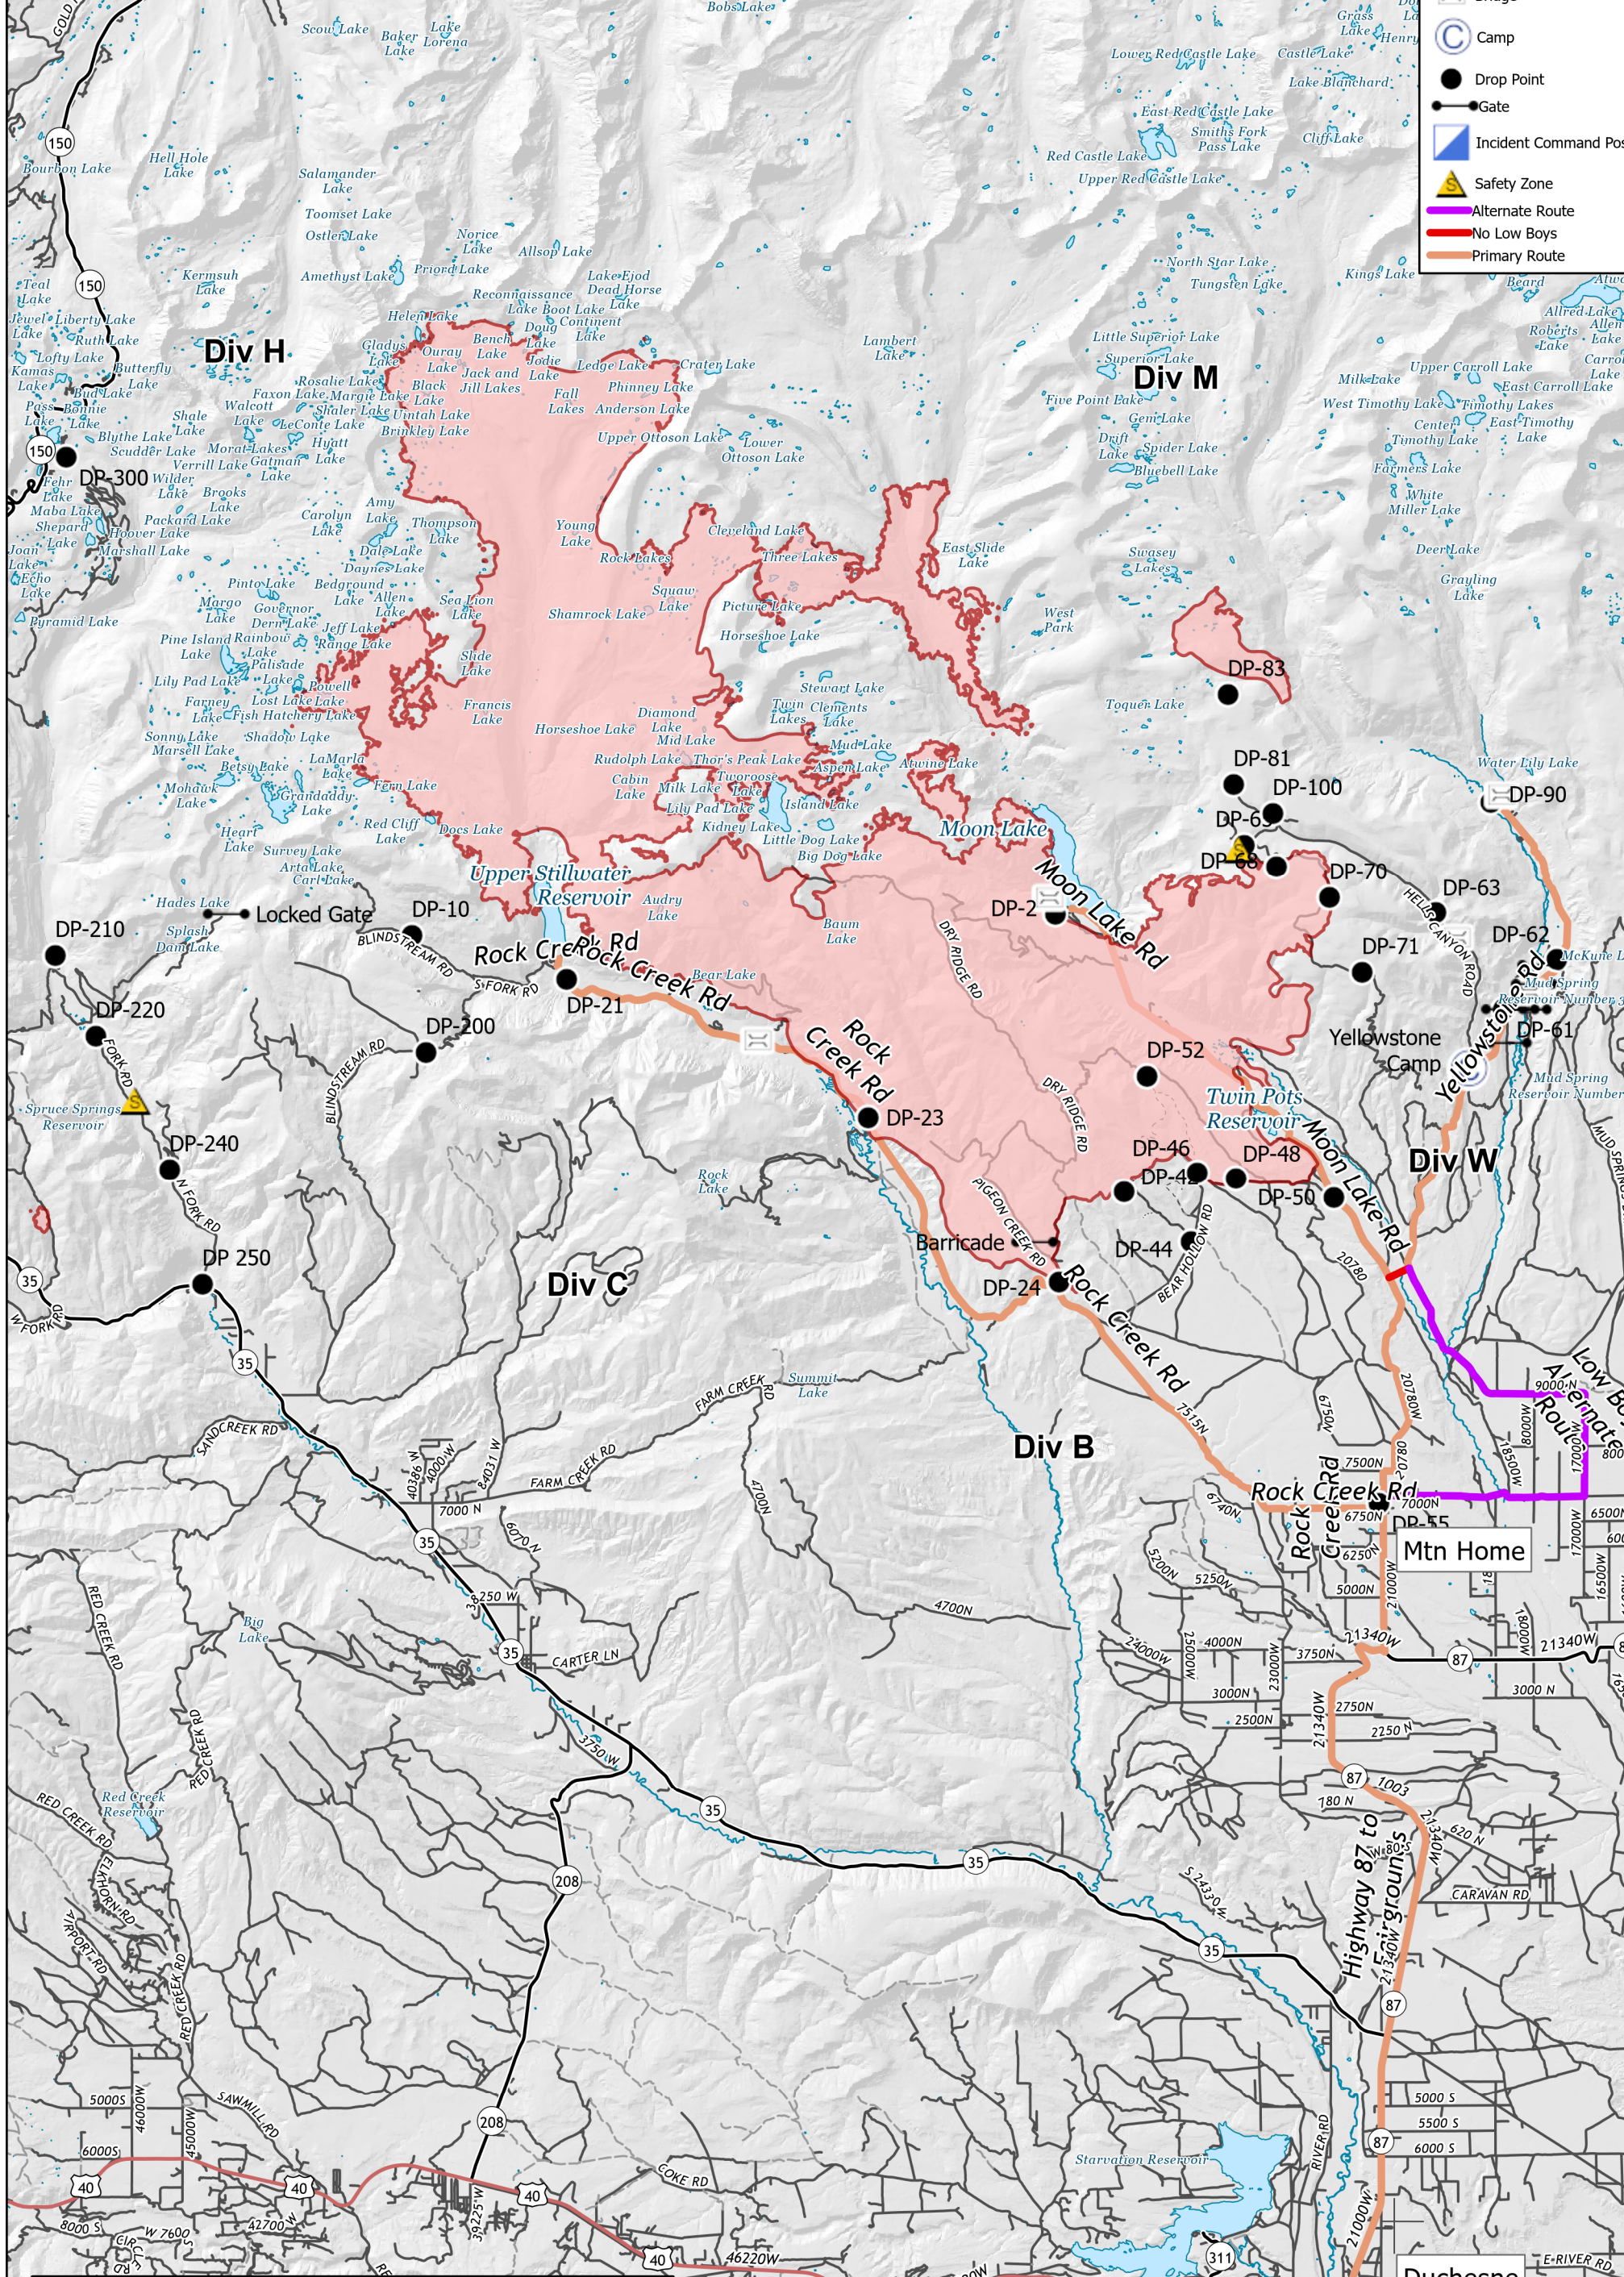

-  Bridge
-  Camp
-  Drop Point
-  Gate
-  Incident Command Post
-  Safety Zone
-  Alternate Route
-  No Low Boys
-  Primary Route

TRANSPORTATION

East Fork
UT-ASF-100340

0 1 2 4 Miles