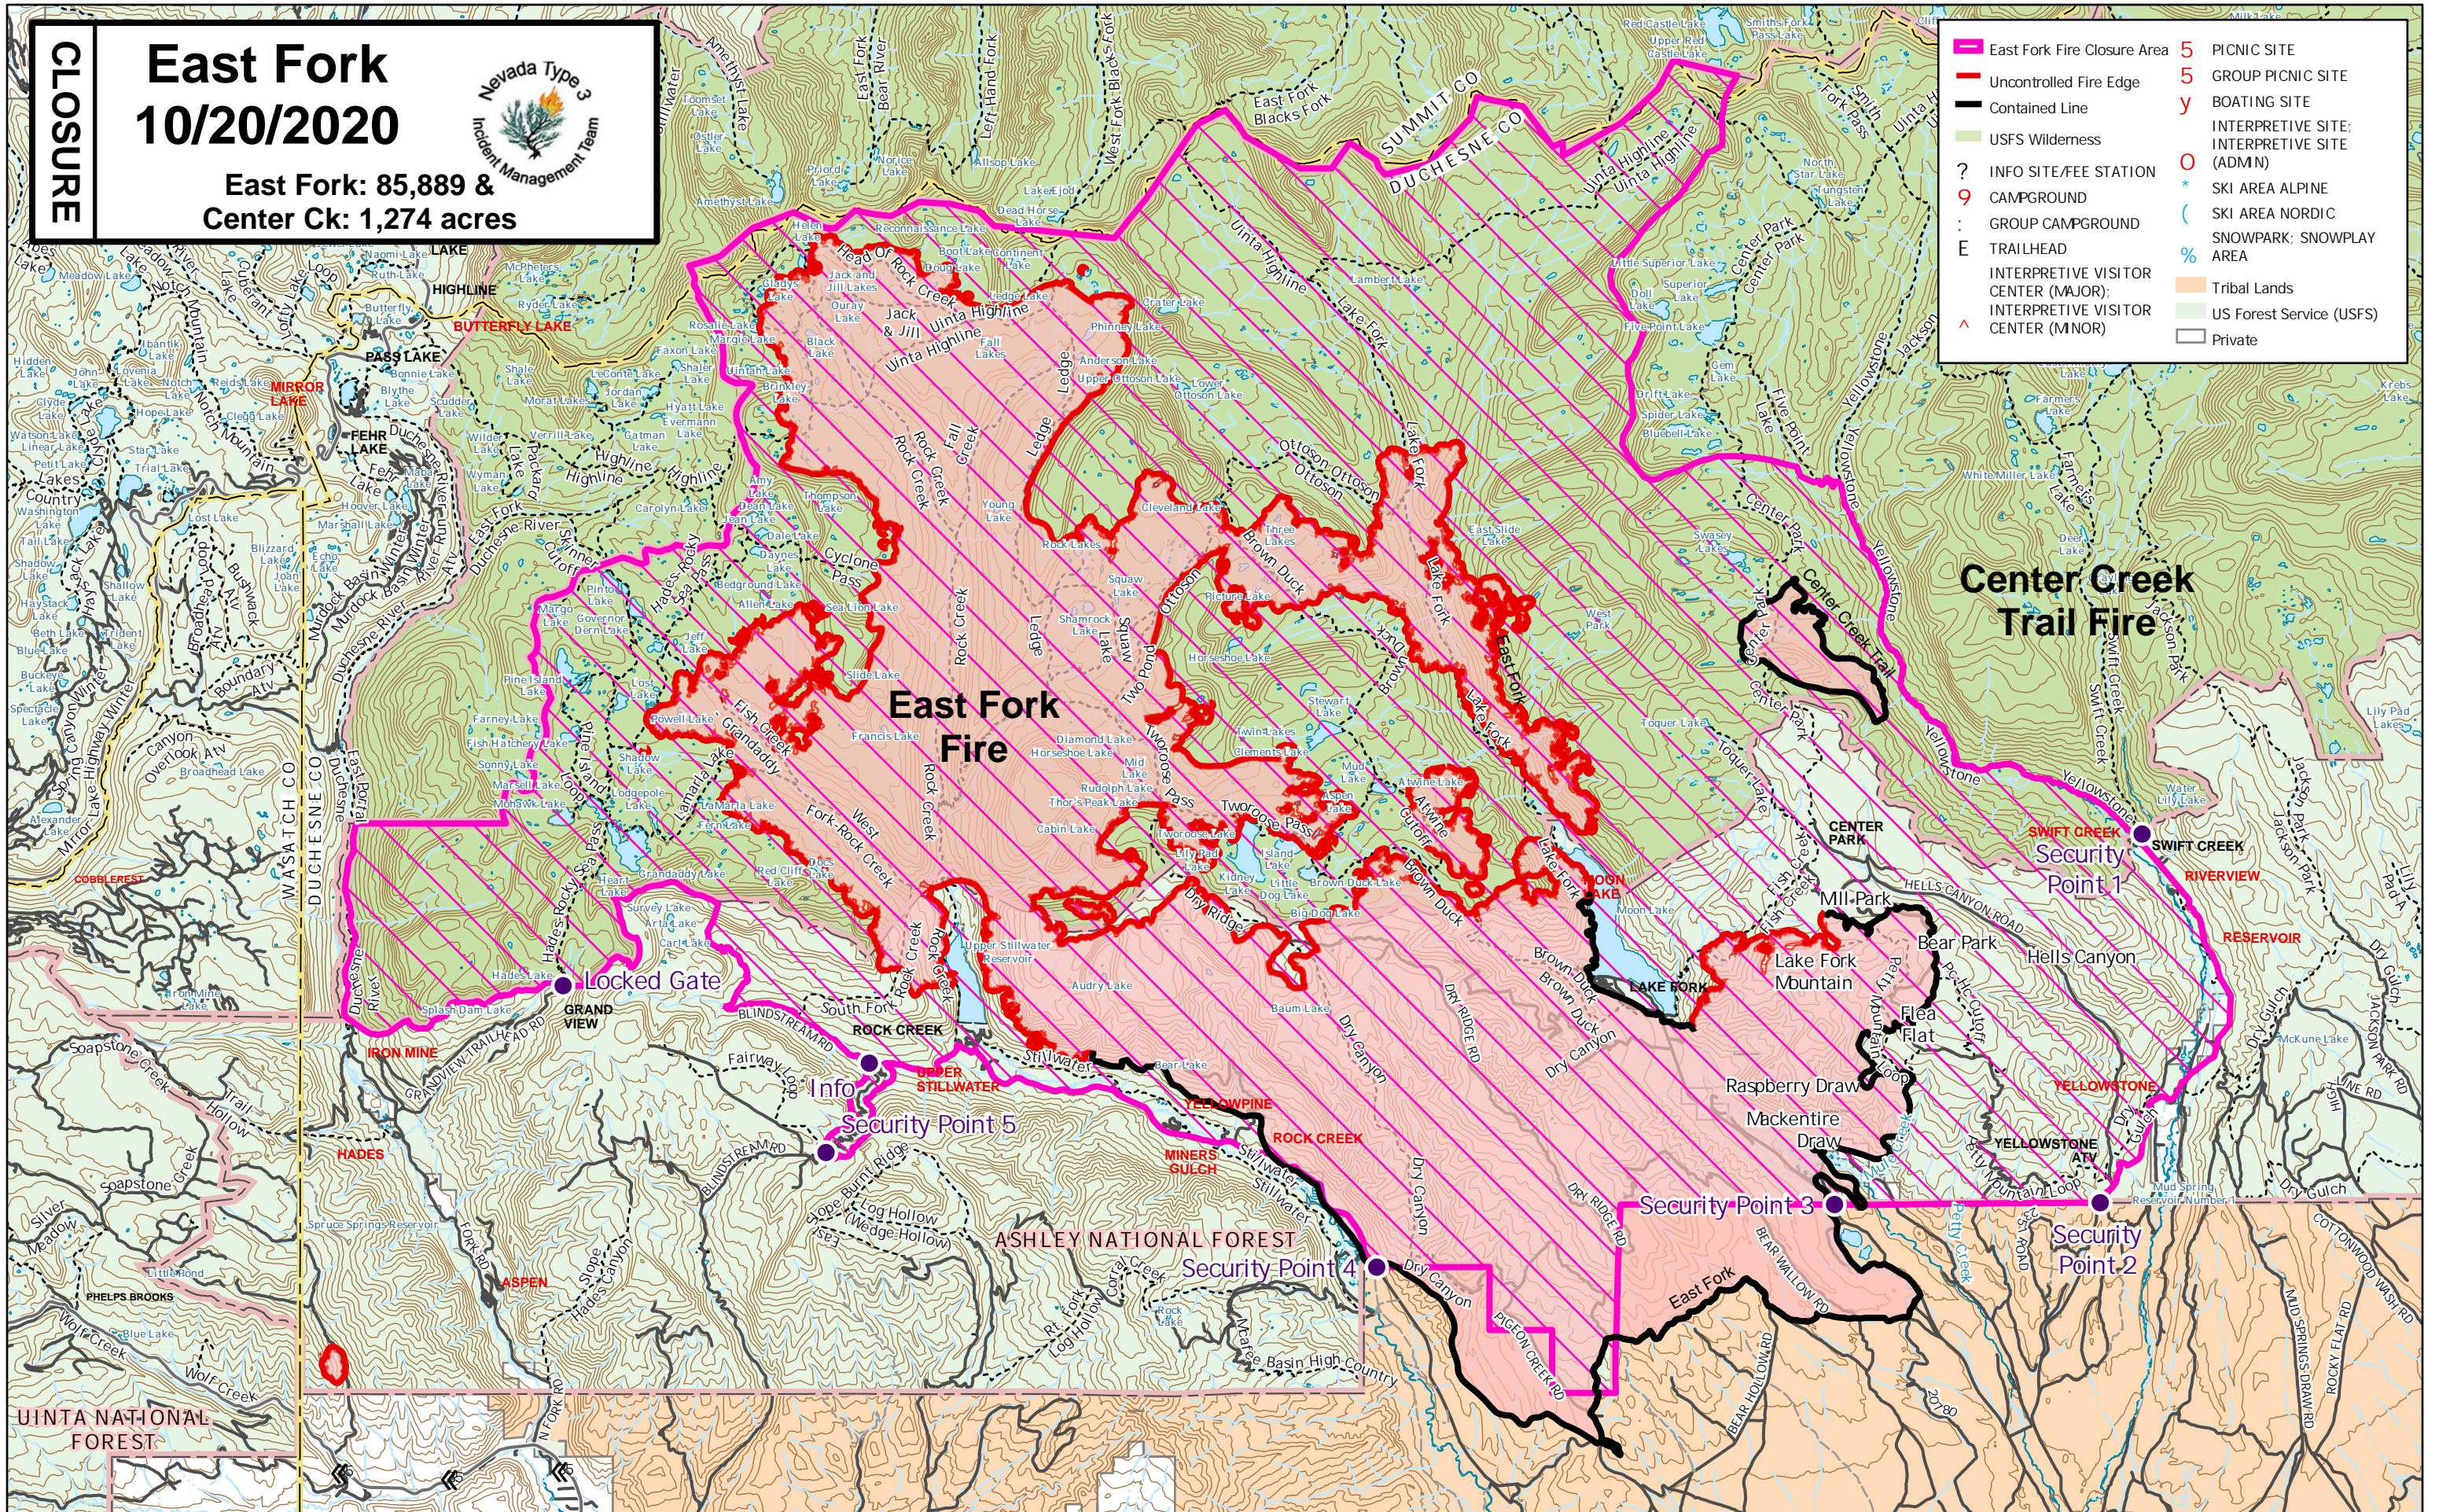

CLOSURE

East Fork 10/20/2020

East Fork: 85,889 &
Center Ck: 1,274 acres

- East Fork Fire Closure Area
- Uncontrolled Fire Edge
- Contained Line
- USFS Wilderness
- INFO SITE/FEE STATION
- CAMPGROUND
- GROUP CAMPGROUND
- TRAILHEAD
- INTERPRETIVE VISITOR CENTER (MAJOR)
- INTERPRETIVE VISITOR CENTER (MINOR)
- PICNIC SITE
- GROUP PICNIC SITE
- BOATING SITE
- INTERPRETIVE SITE; INTERPRETIVE SITE (ADMIN)
- SKI AREA ALPINE
- SKI AREA NORDIC
- SNOWPARK; SNOWPLAY AREA
- Tribal Lands
- US Forest Service (USFS)
- Private