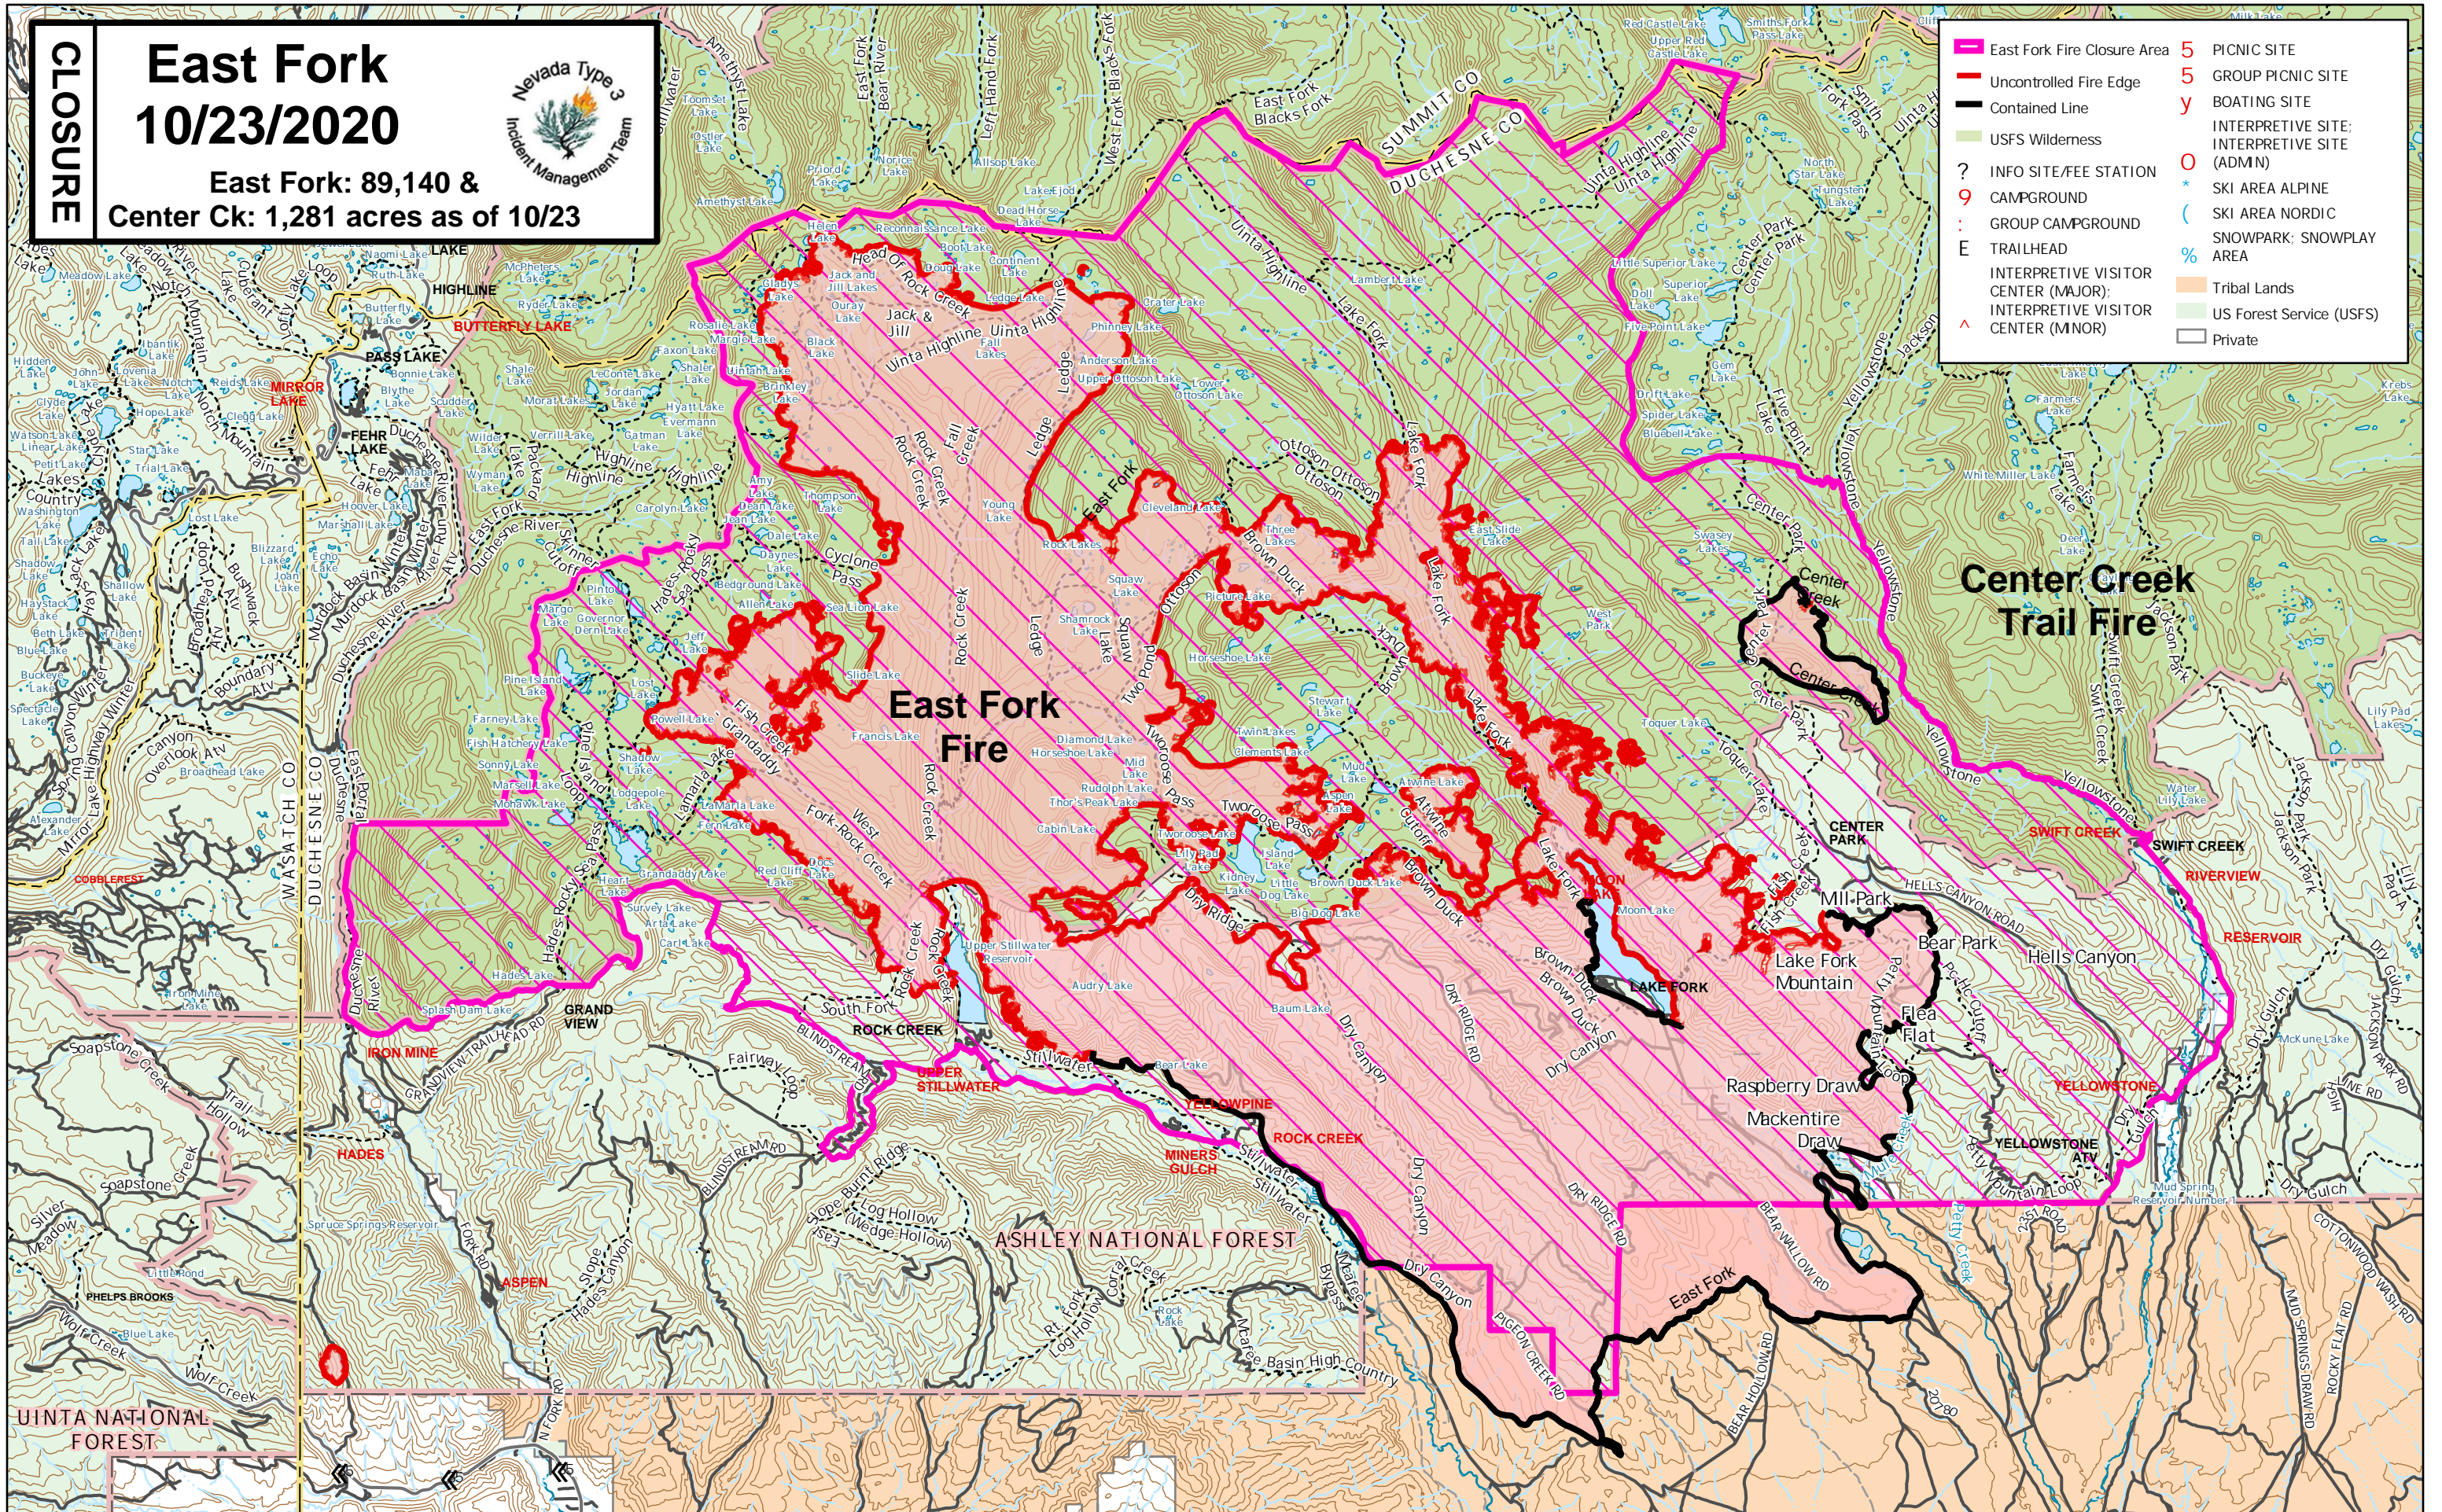

CLOSURE

East Fork 10/23/2020

East Fork: 89,140 &
Center Ck: 1,281 acres as of 10/23

- East Fork Fire Closure Area
- Uncontrolled Fire Edge
- Contained Line
- USFS Wilderness
- INFO SITE/FEE STATION
- CAMPGROUND
- GROUP CAMPGROUND
- TRAILHEAD
- INTERPRETIVE VISITOR CENTER (MAJOR)
- INTERPRETIVE VISITOR CENTER (MINOR)
- PICNIC SITE
- GROUP PICNIC SITE
- BOATING SITE
- INTERPRETIVE SITE; INTERPRETIVE SITE (ADMIN)
- SKI AREA ALPINE
- SKI AREA NORDIC
- SNOWPARK; SNOWPLAY AREA
- Tribal Lands
- US Forest Service (USFS)
- Private