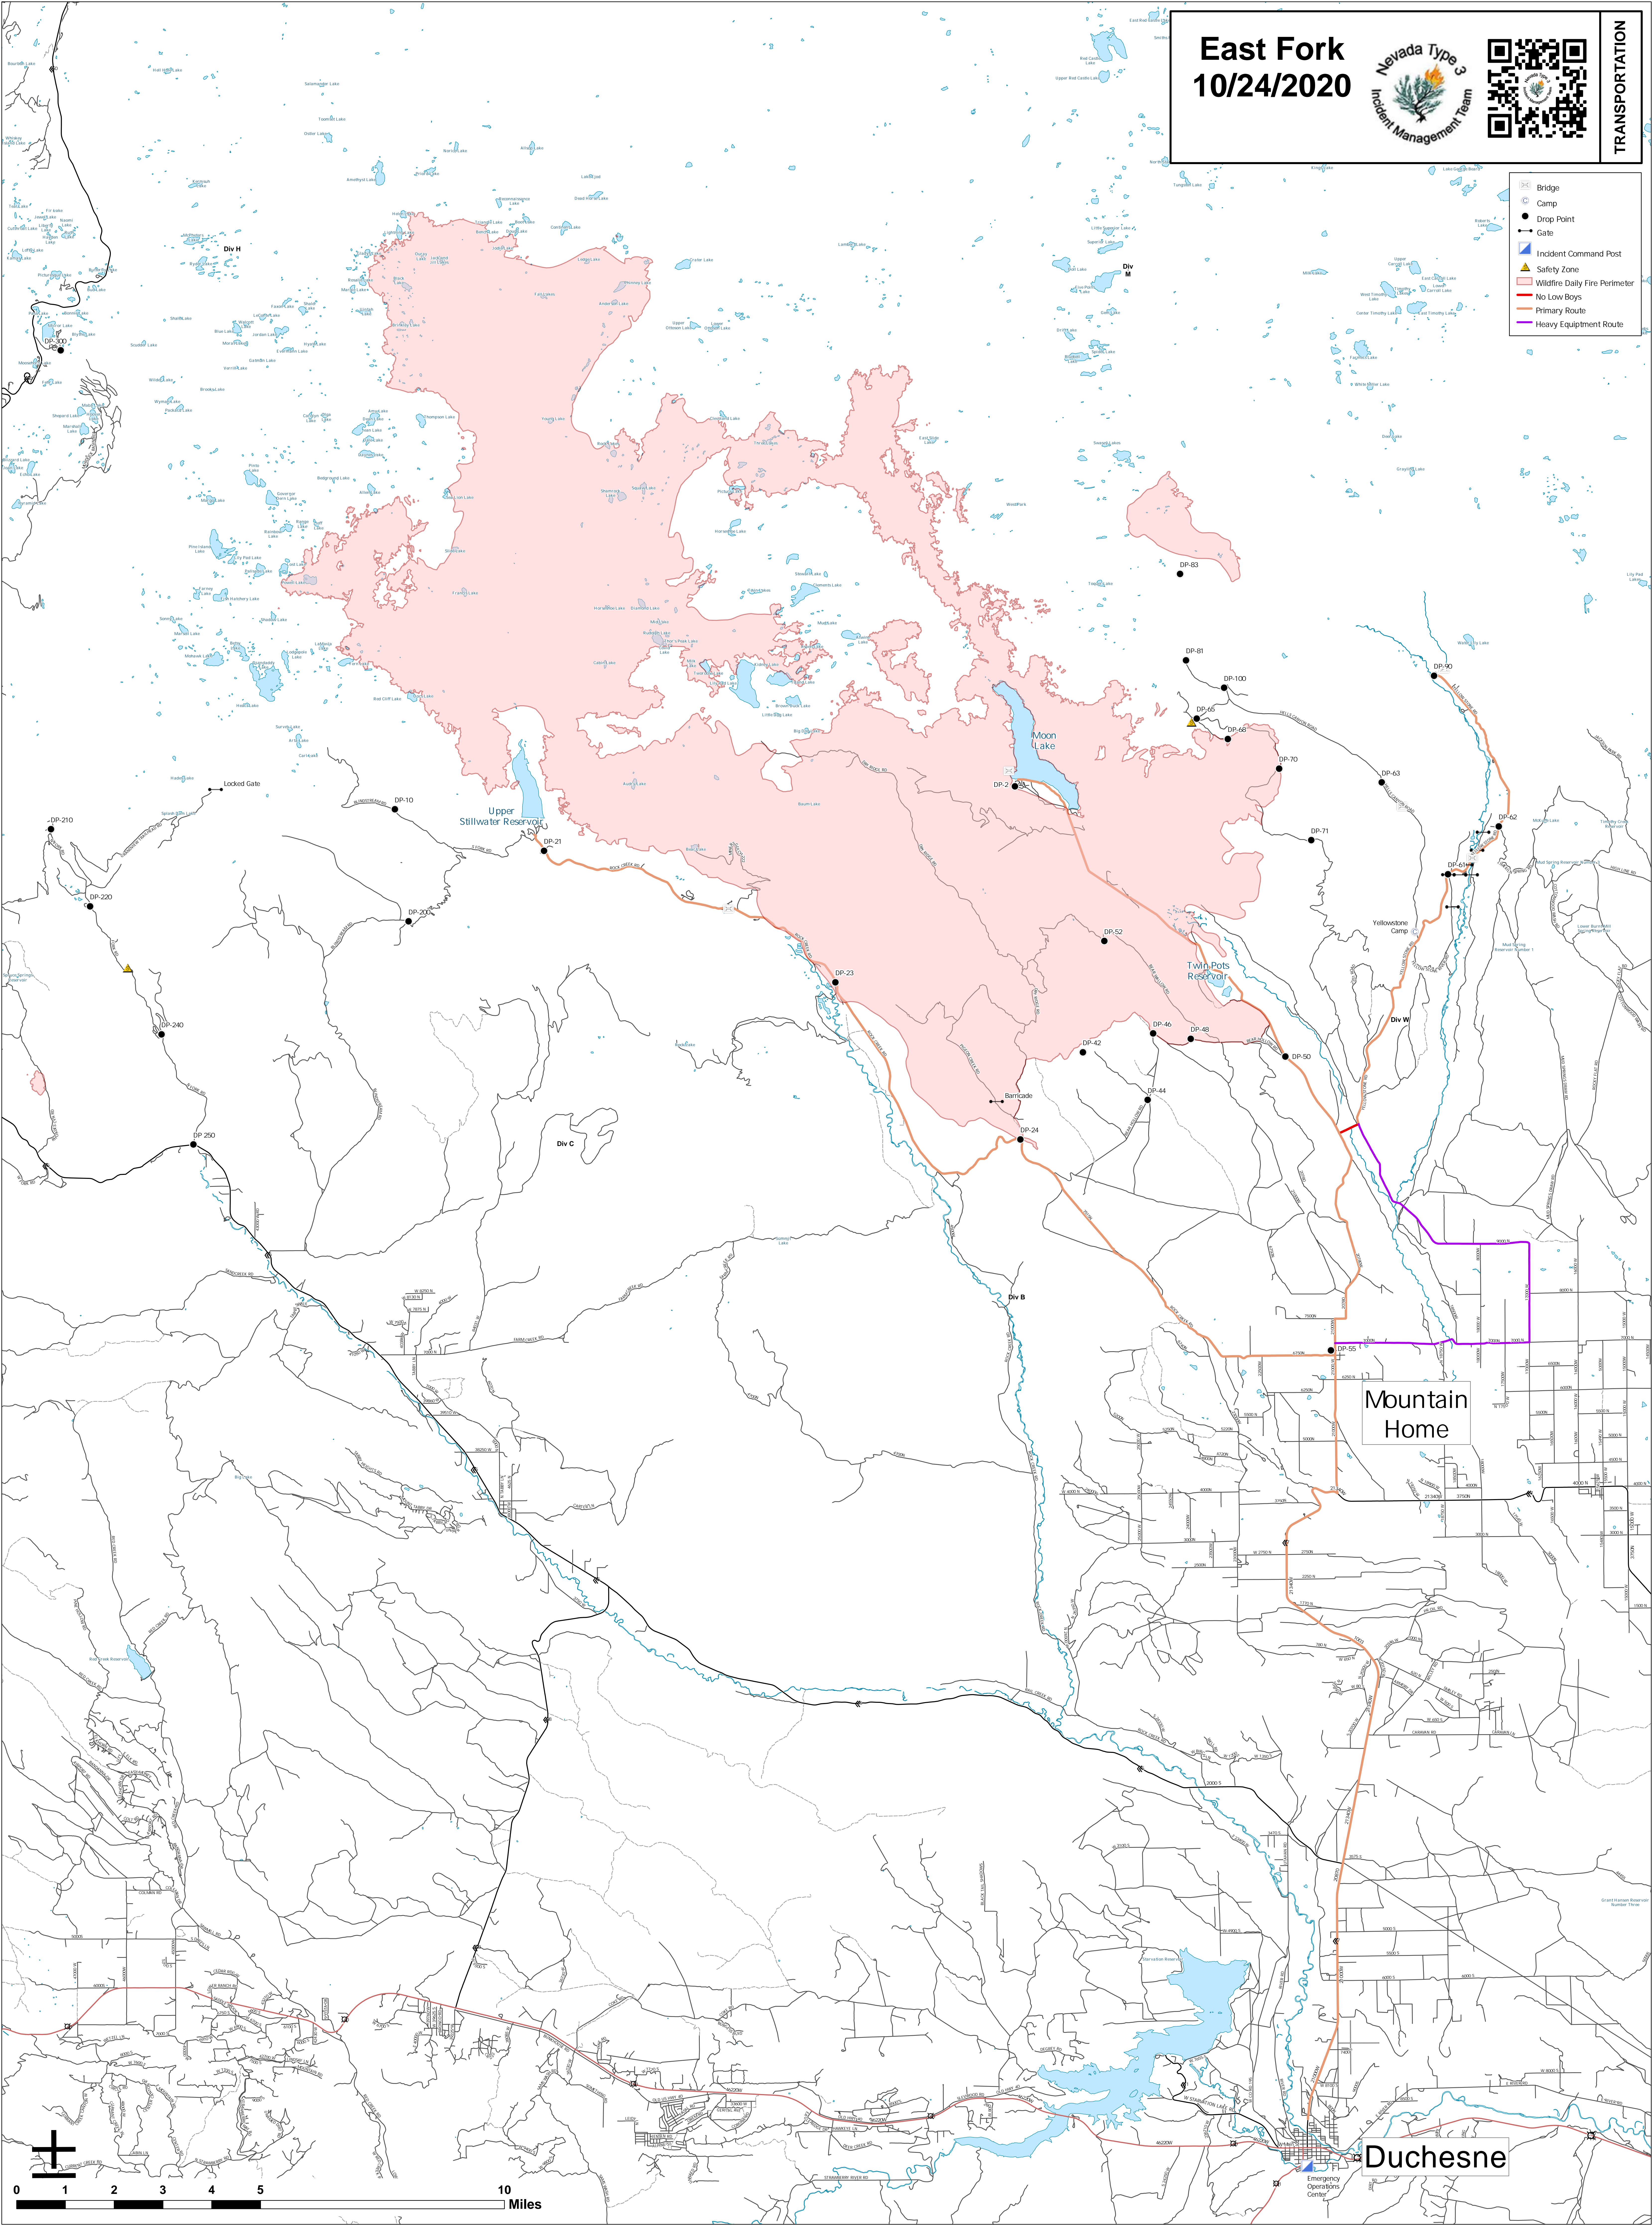

East Fork
10/24/2020

TRANSPORTATION

- Bridge
- Camp
- Drop Point
- Gate
- Incident Command Post
- Safety Zone
- Wildfire Daily Fire Perimeter
- No Low Boys
- Primary Route
- Heavy Equipment Route

Mountain Home

Duchesne