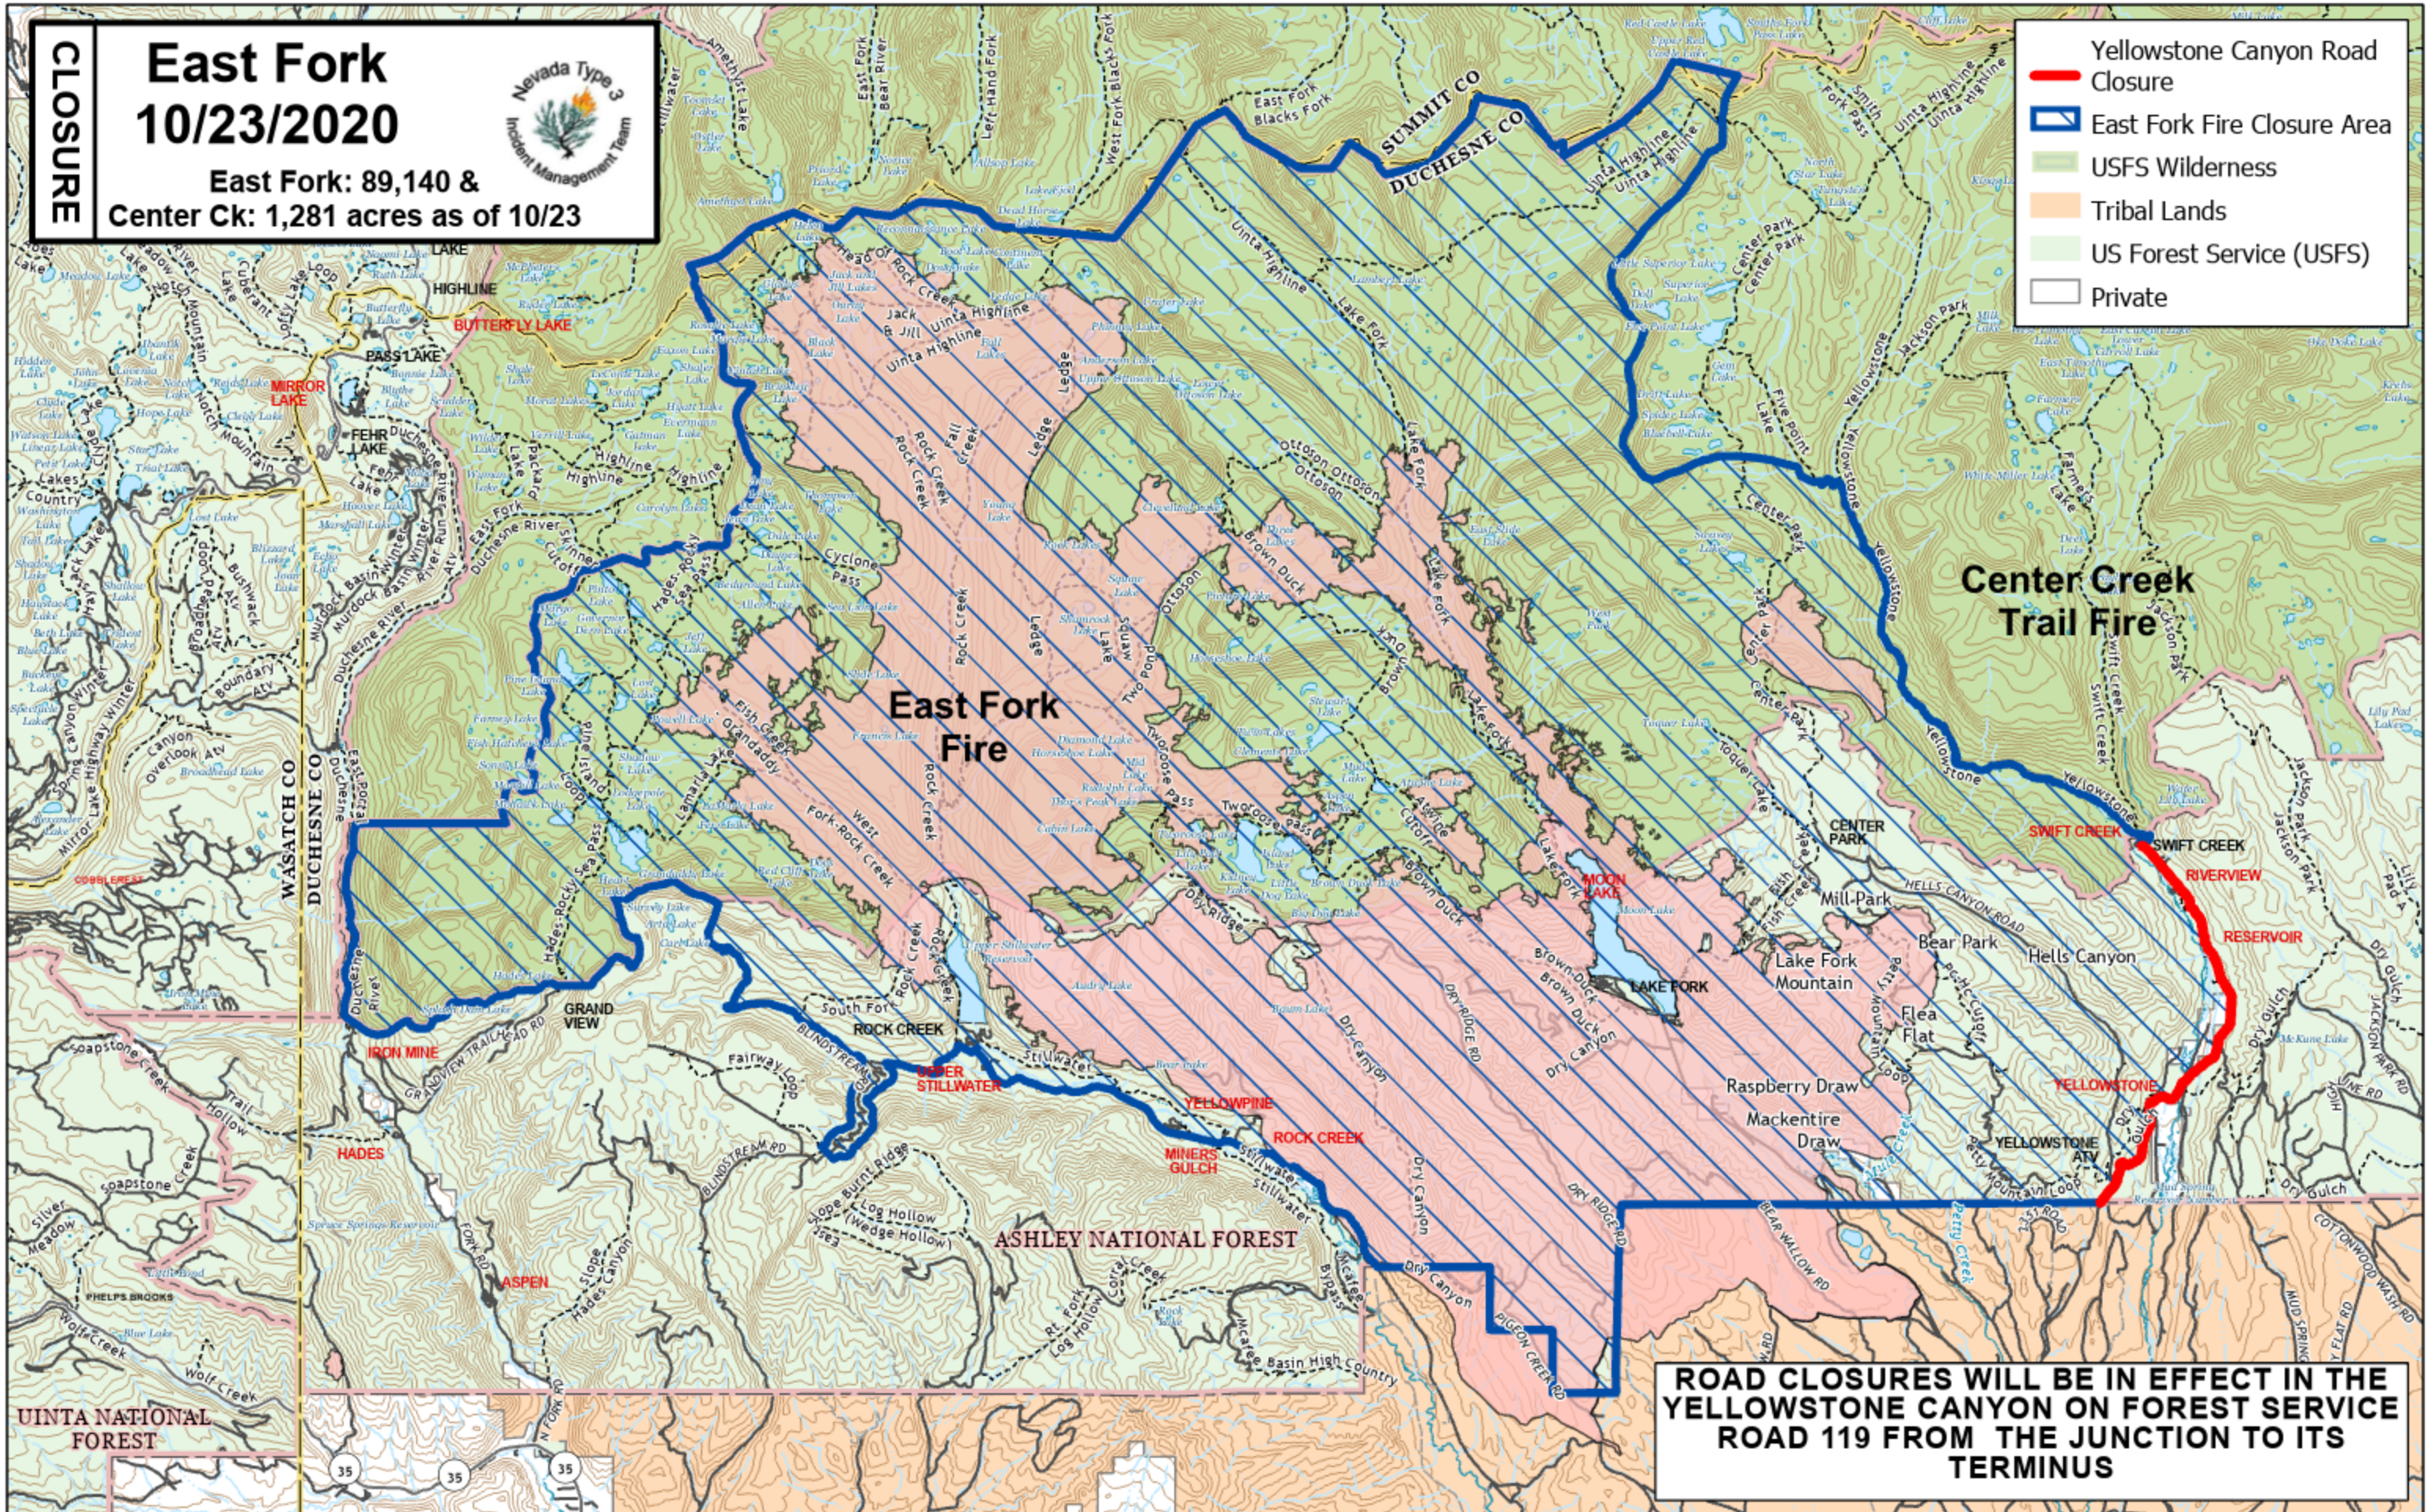

CLOSURE

East Fork 10/23/2020

East Fork: 89,140 &
Center Ck: 1,281 acres as of 10/23

- Yellowstone Canyon Road Closure
- East Fork Fire Closure Area
- USFS Wilderness
- Tribal Lands
- US Forest Service (USFS)
- Private

**ROAD CLOSURES WILL BE IN EFFECT IN THE
YELLOWSTONE CANYON ON FOREST SERVICE
ROAD 119 FROM THE JUNCTION TO ITS
TERMINUS**