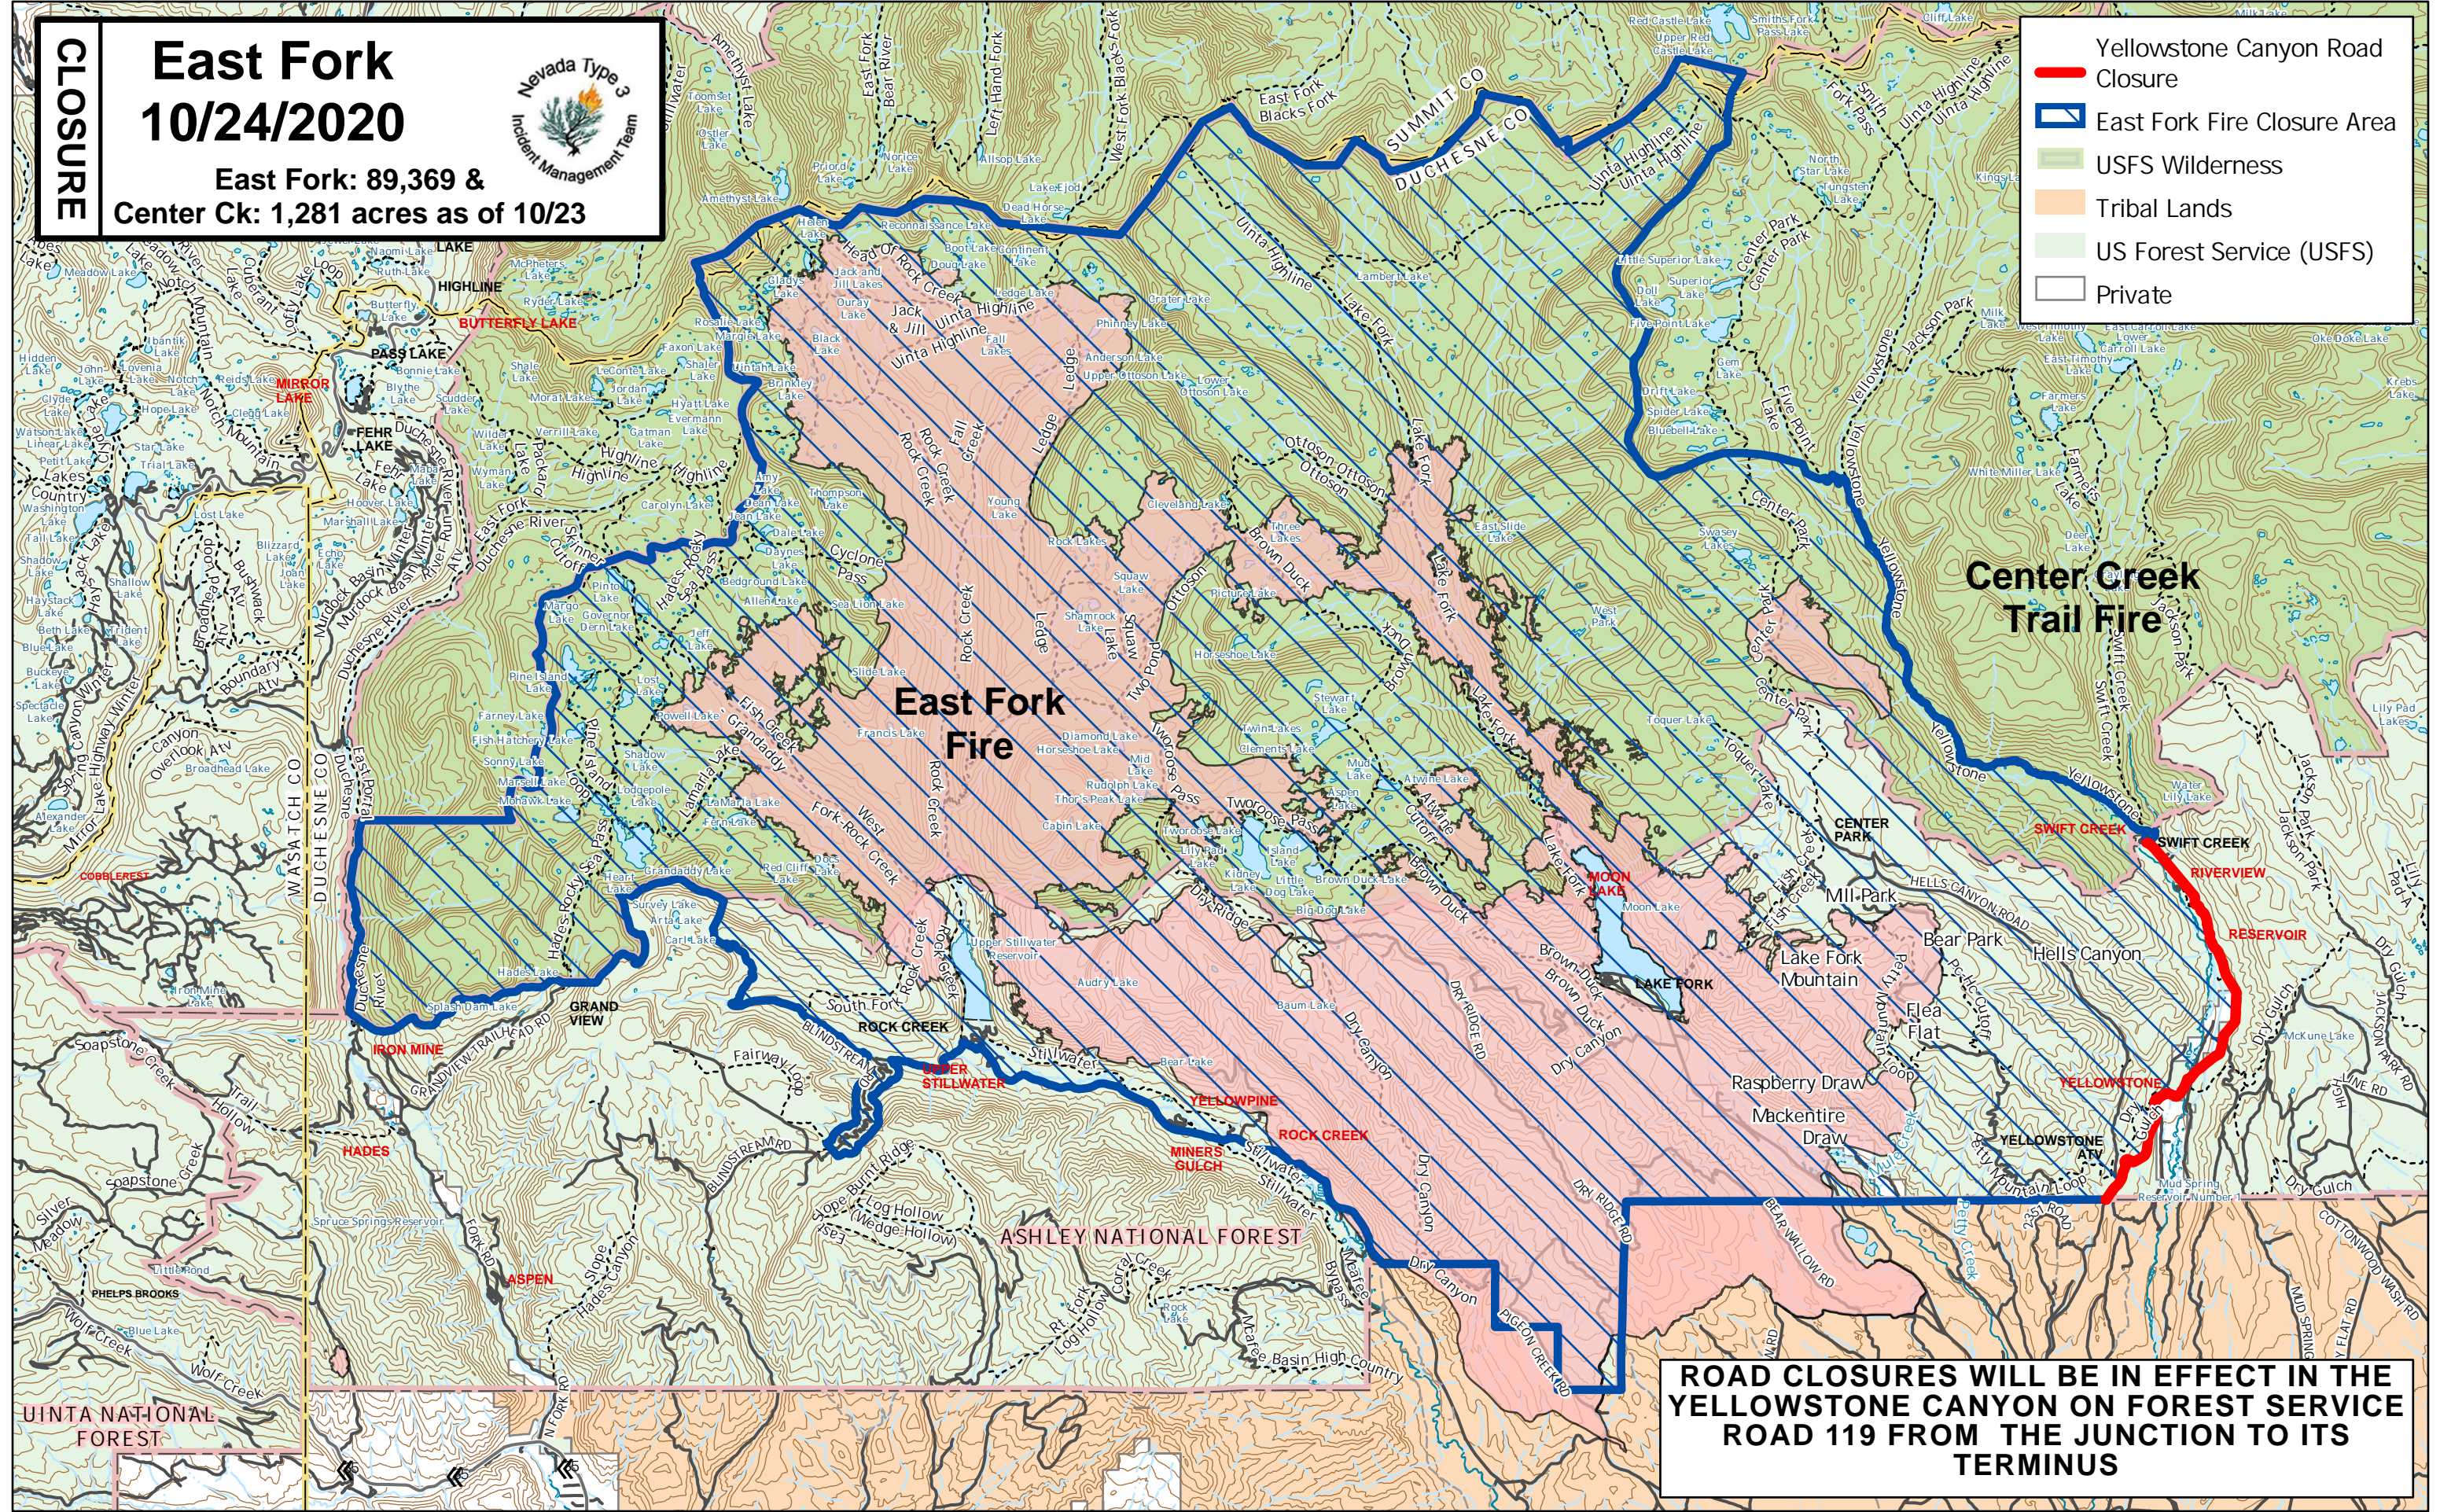

CLOSURE

East Fork 10/24/2020

East Fork: 89,369 &
Center Ck: 1,281 acres as of 10/23

- Yellowstone Canyon Road Closure
- East Fork Fire Closure Area
- USFS Wilderness
- Tribal Lands
- US Forest Service (USFS)
- Private

ROAD CLOSURES WILL BE IN EFFECT IN THE YELLOWSTONE CANYON ON FOREST SERVICE ROAD 119 FROM THE JUNCTION TO ITS TERMINUS