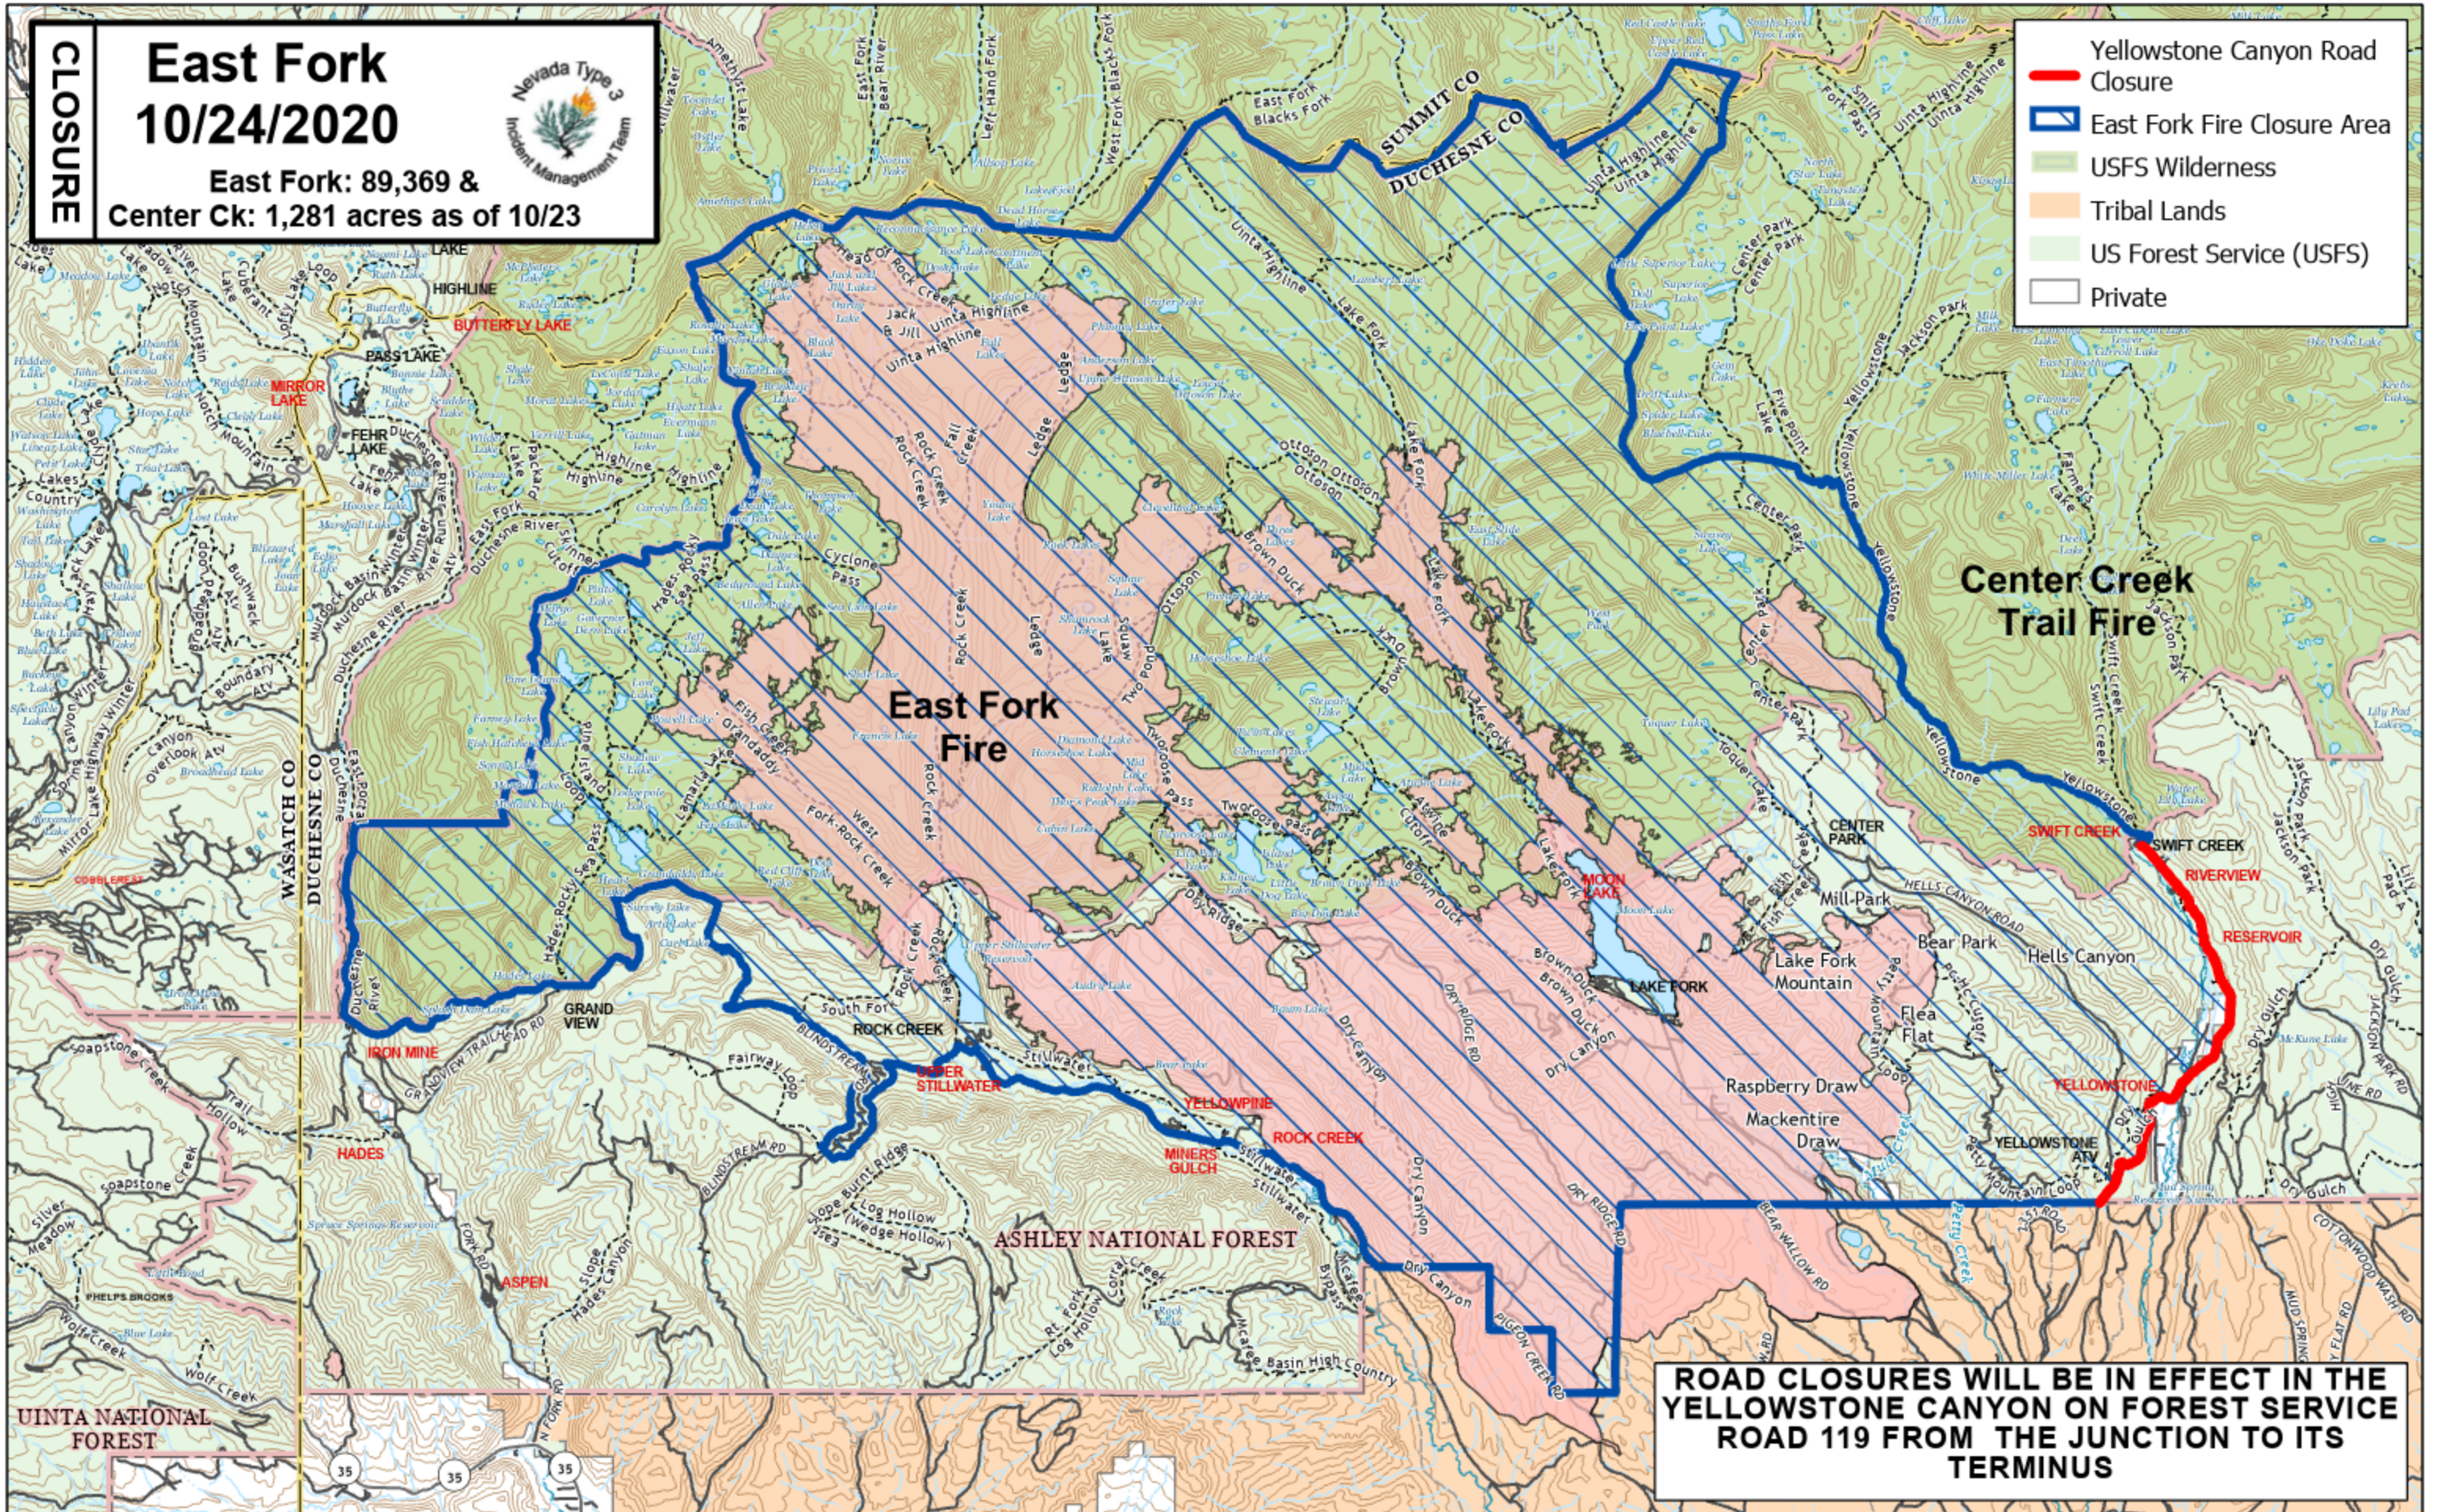

**CLOSURE**

# East Fork 10/24/2020

East Fork: 89,369 &  
Center Ck: 1,281 acres as of 10/23

- Yellowstone Canyon Road Closure
- East Fork Fire Closure Area
- USFS Wilderness
- Tribal Lands
- US Forest Service (USFS)
- Private

**ROAD CLOSURES WILL BE IN EFFECT IN THE  
YELLOWSTONE CANYON ON FOREST SERVICE  
ROAD 119 FROM THE JUNCTION TO ITS  
TERMINUS**