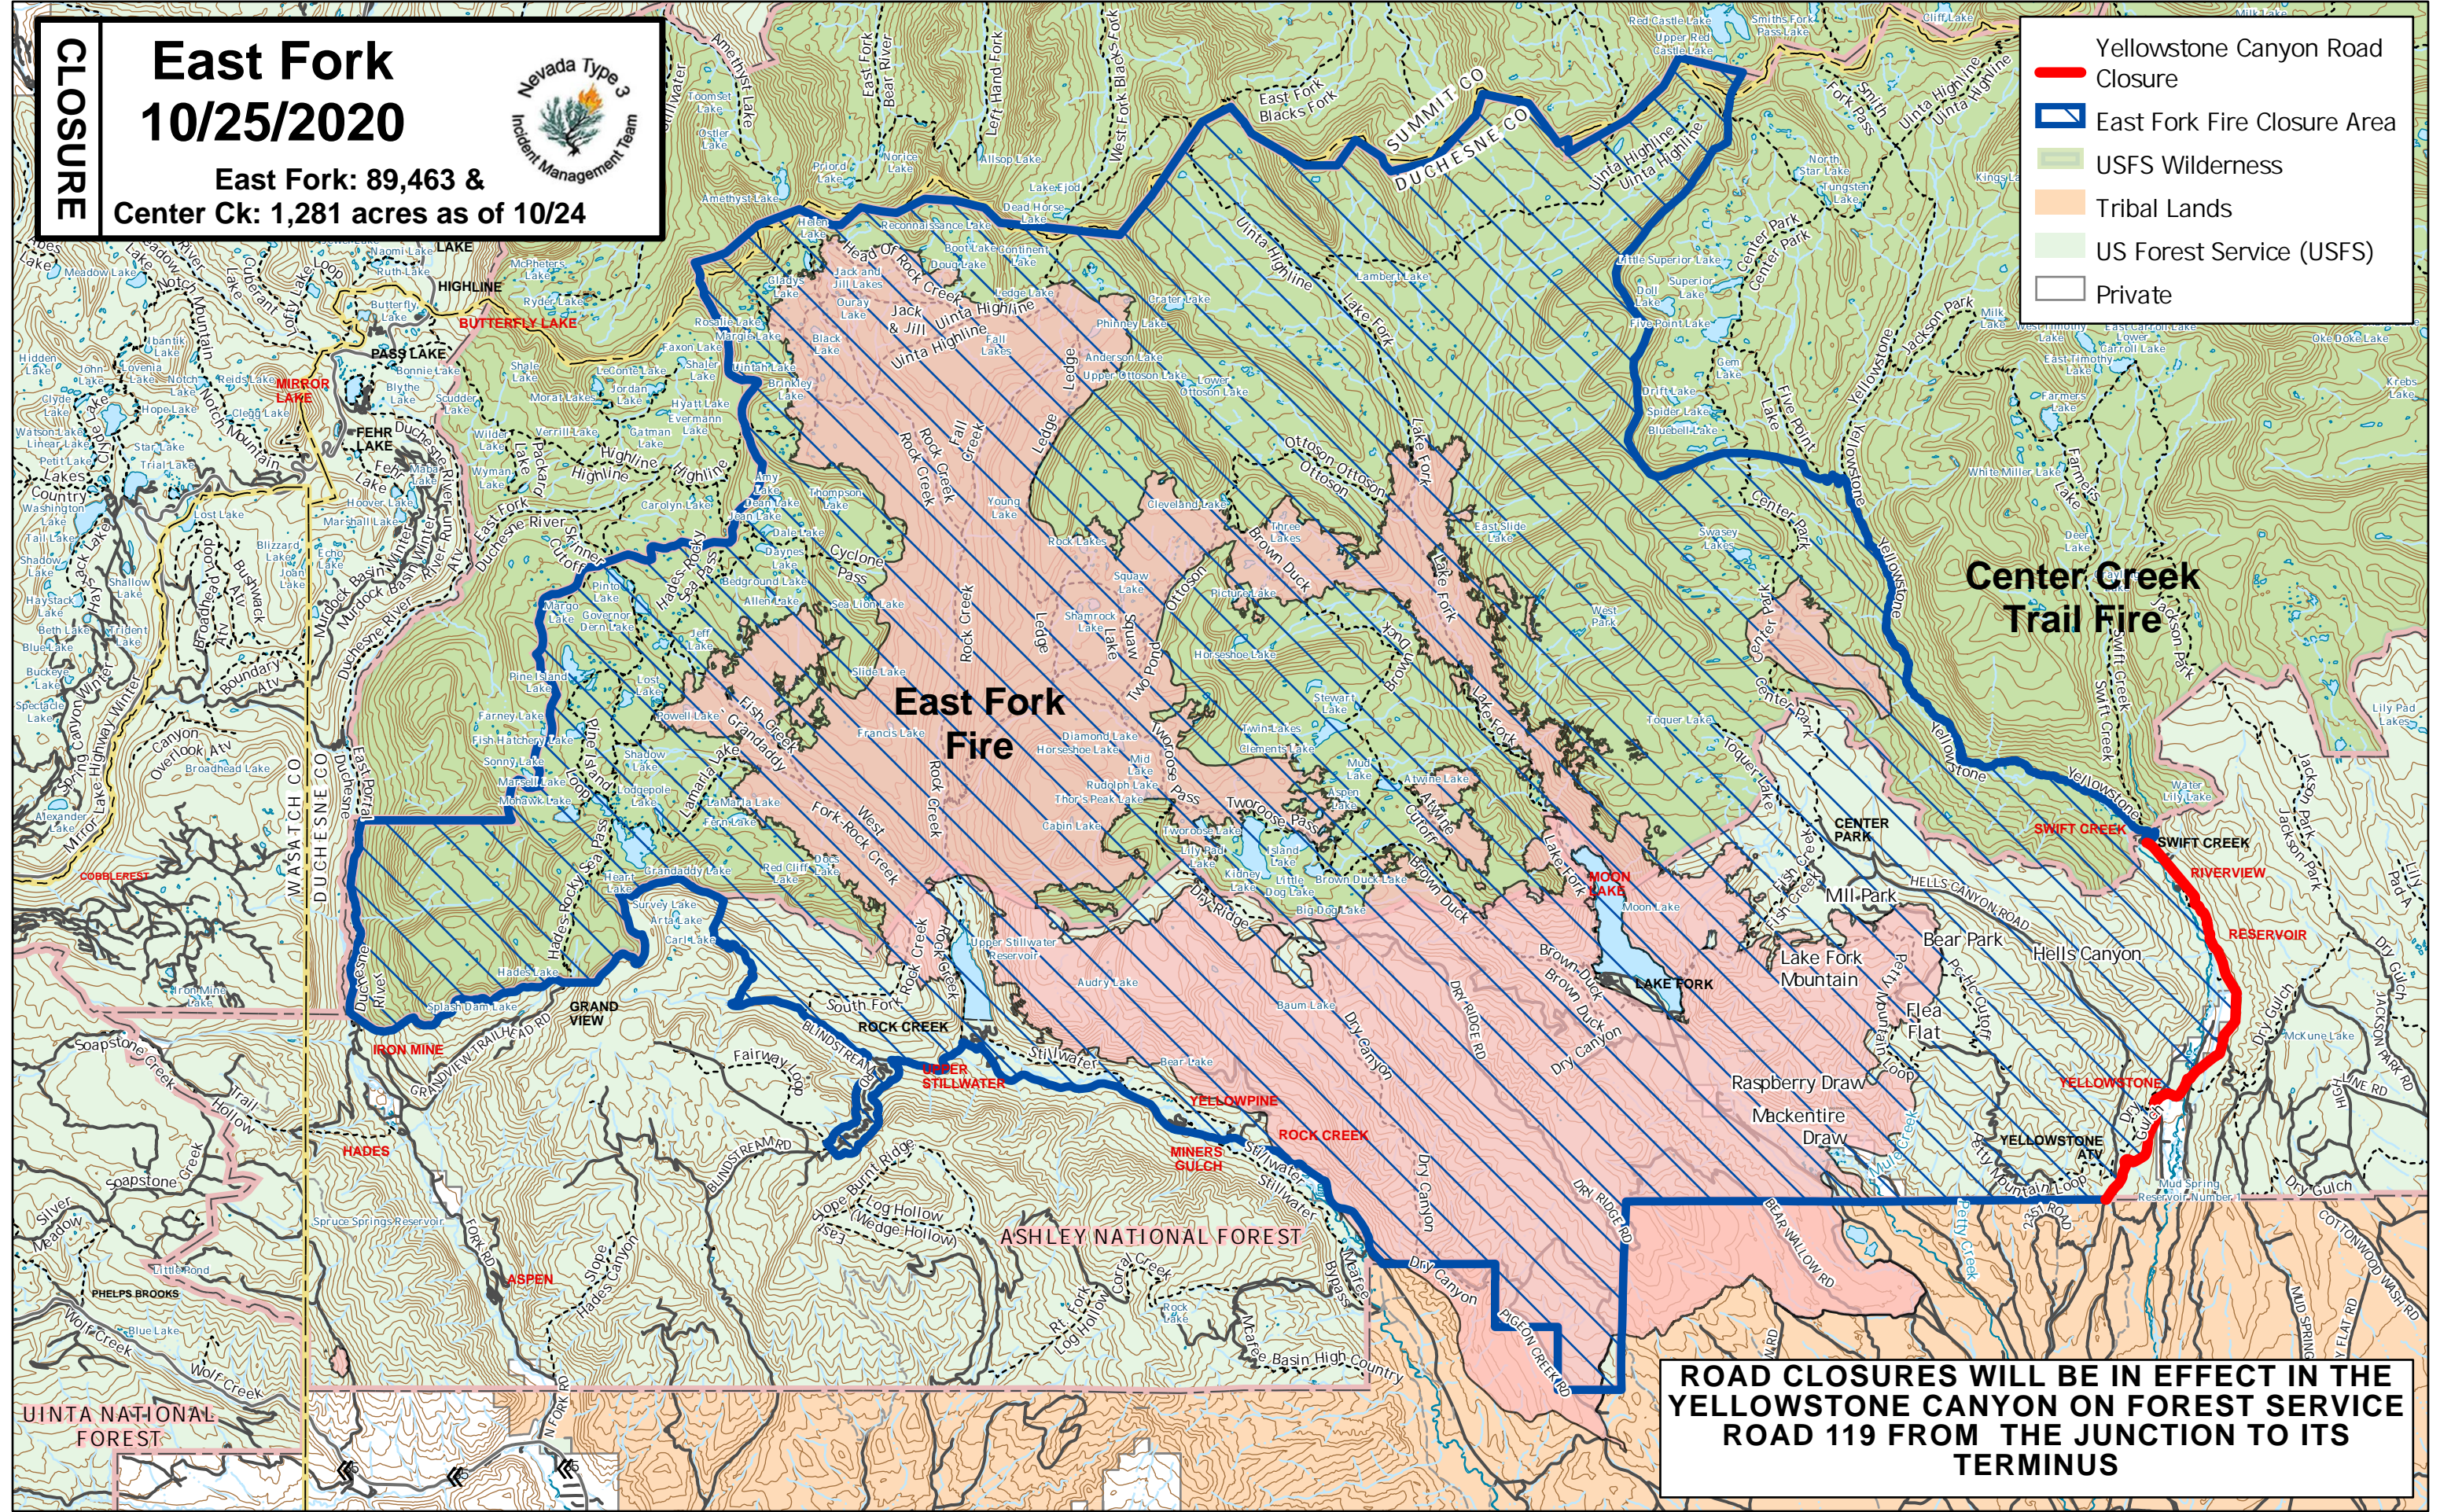

CLOSURE

East Fork 10/25/2020

East Fork: 89,463 &
Center Ck: 1,281 acres as of 10/24

- Yellowstone Canyon Road Closure
- East Fork Fire Closure Area
- USFS Wilderness
- Tribal Lands
- US Forest Service (USFS)
- Private

ROAD CLOSURES WILL BE IN EFFECT IN THE YELLOWSTONE CANYON ON FOREST SERVICE ROAD 119 FROM THE JUNCTION TO ITS TERMINUS