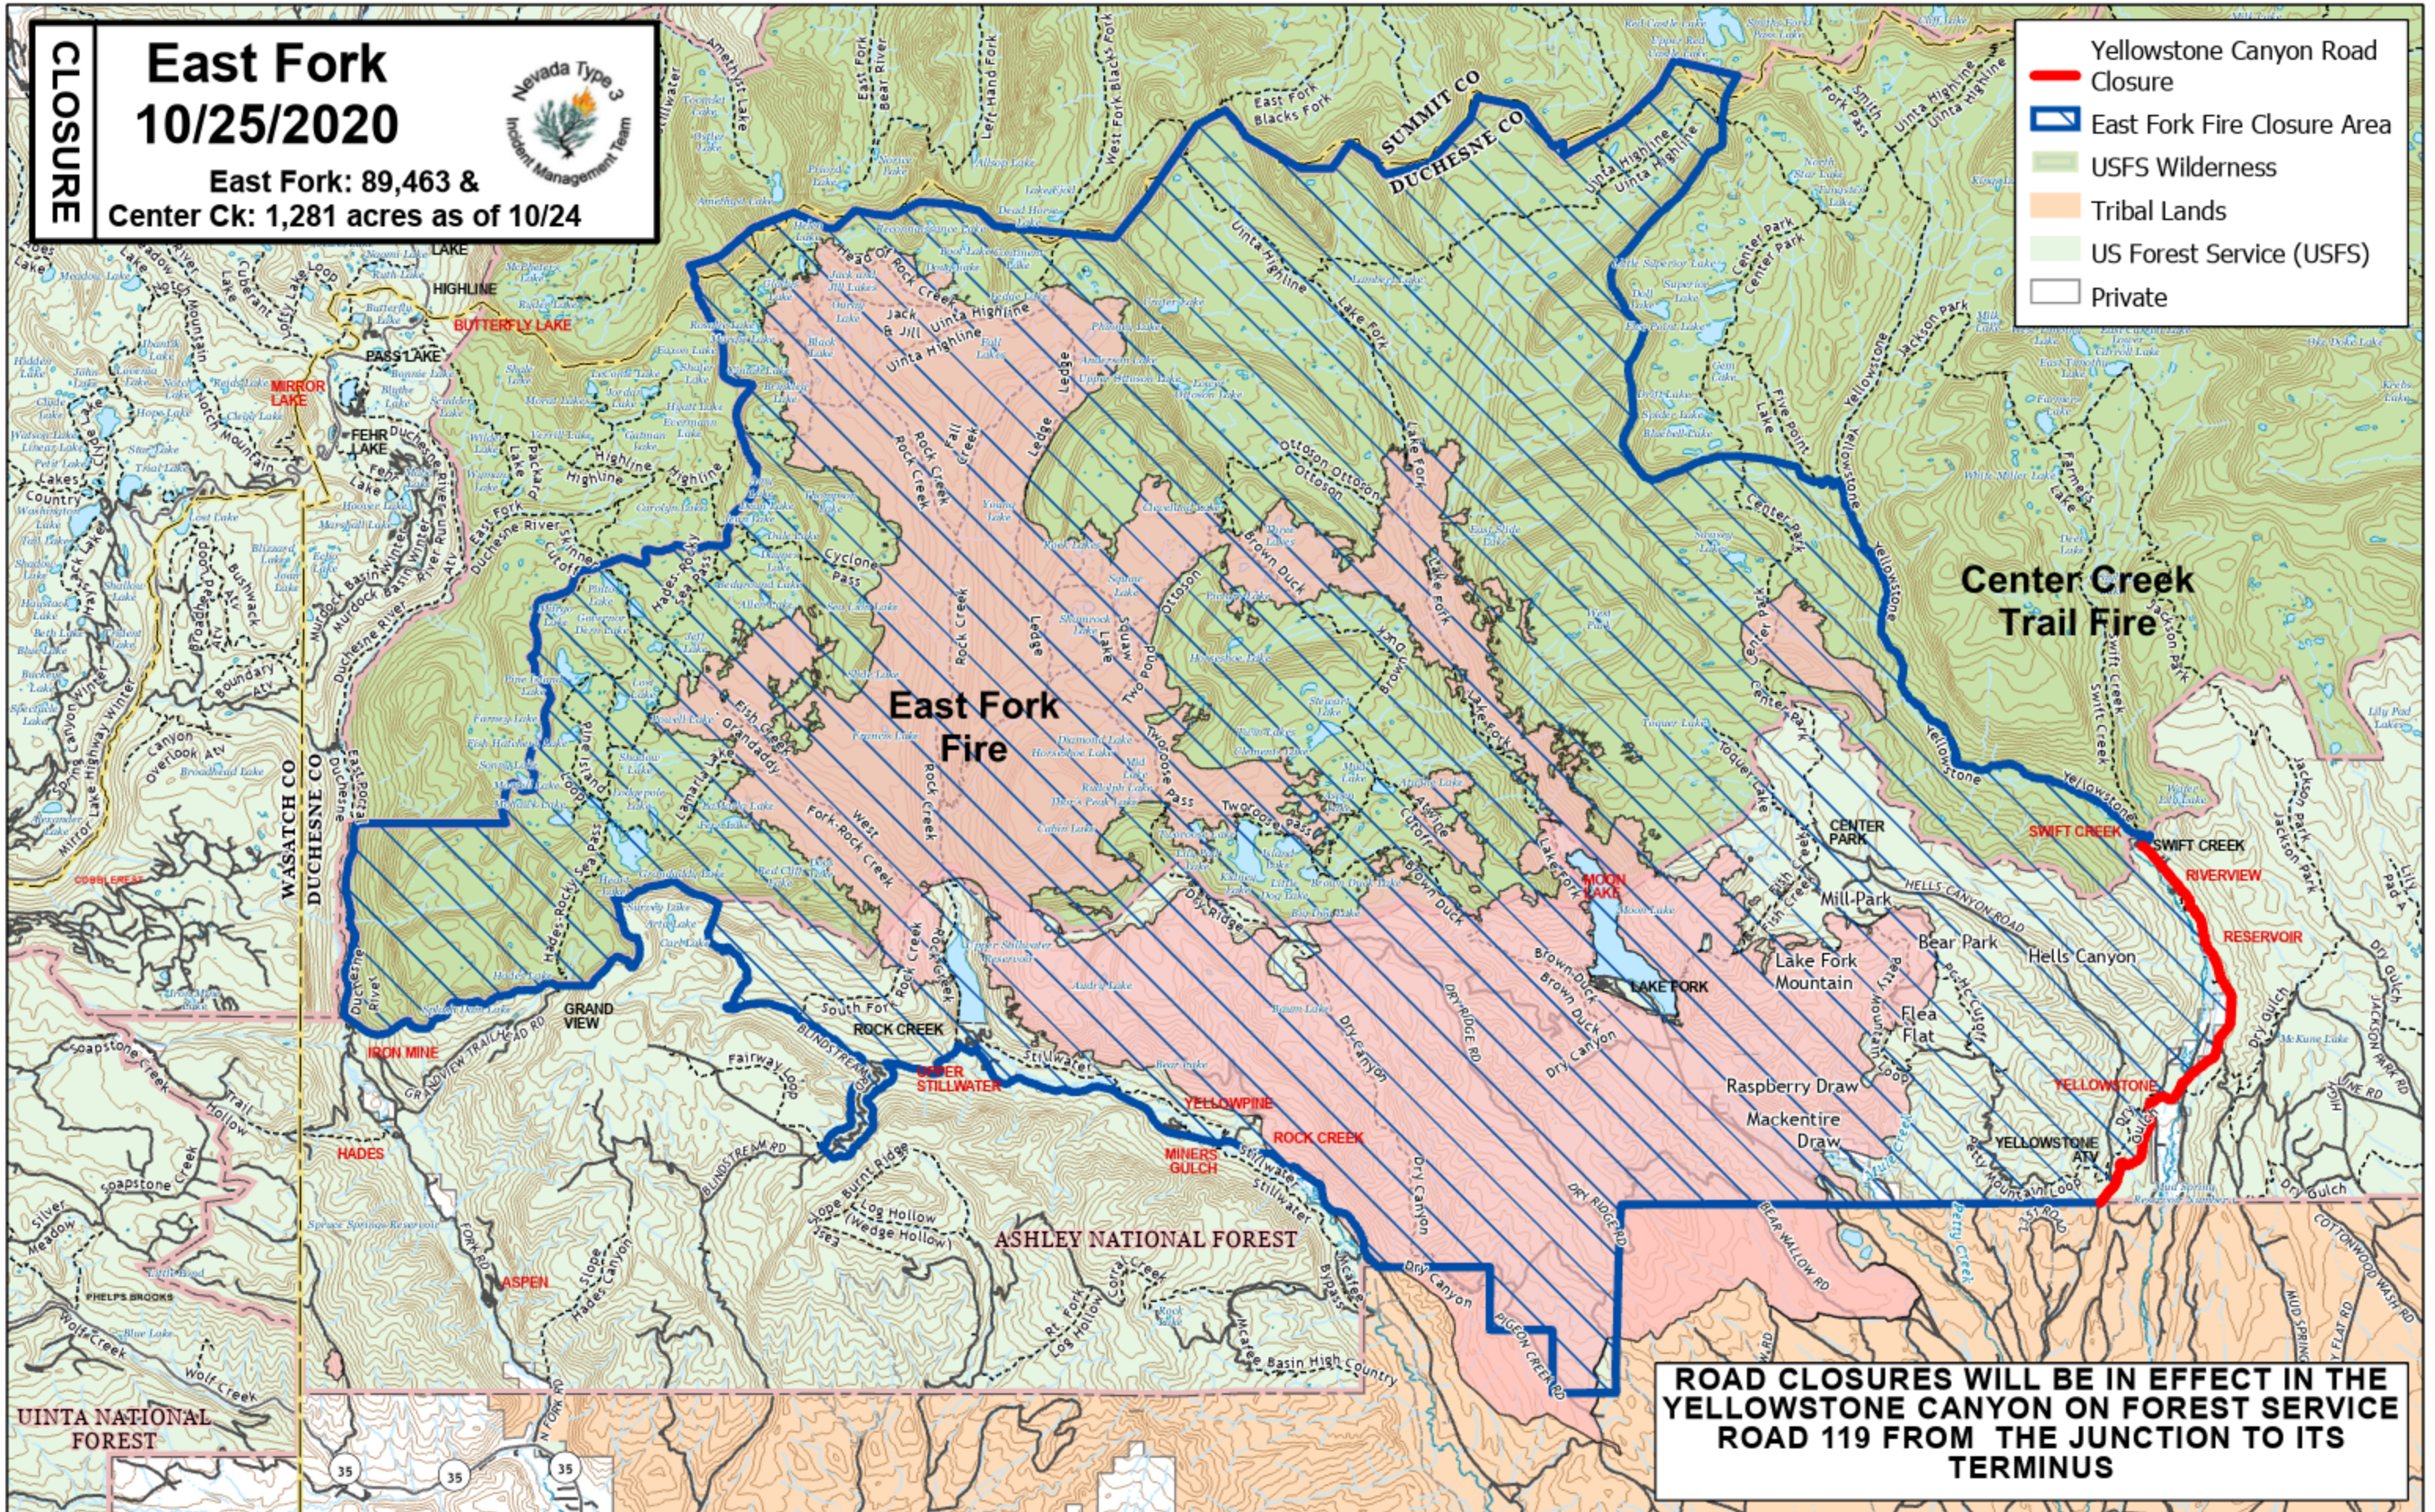

CLOSURE

East Fork 10/25/2020

East Fork: 89,463 &
Center Ck: 1,281 acres as of 10/24

- Yellowstone Canyon Road Closure
- East Fork Fire Closure Area
- USFS Wilderness
- Tribal Lands
- US Forest Service (USFS)
- Private

ROAD CLOSURES WILL BE IN EFFECT IN THE YELLOWSTONE CANYON ON FOREST SERVICE ROAD 119 FROM THE JUNCTION TO ITS TERMINUS