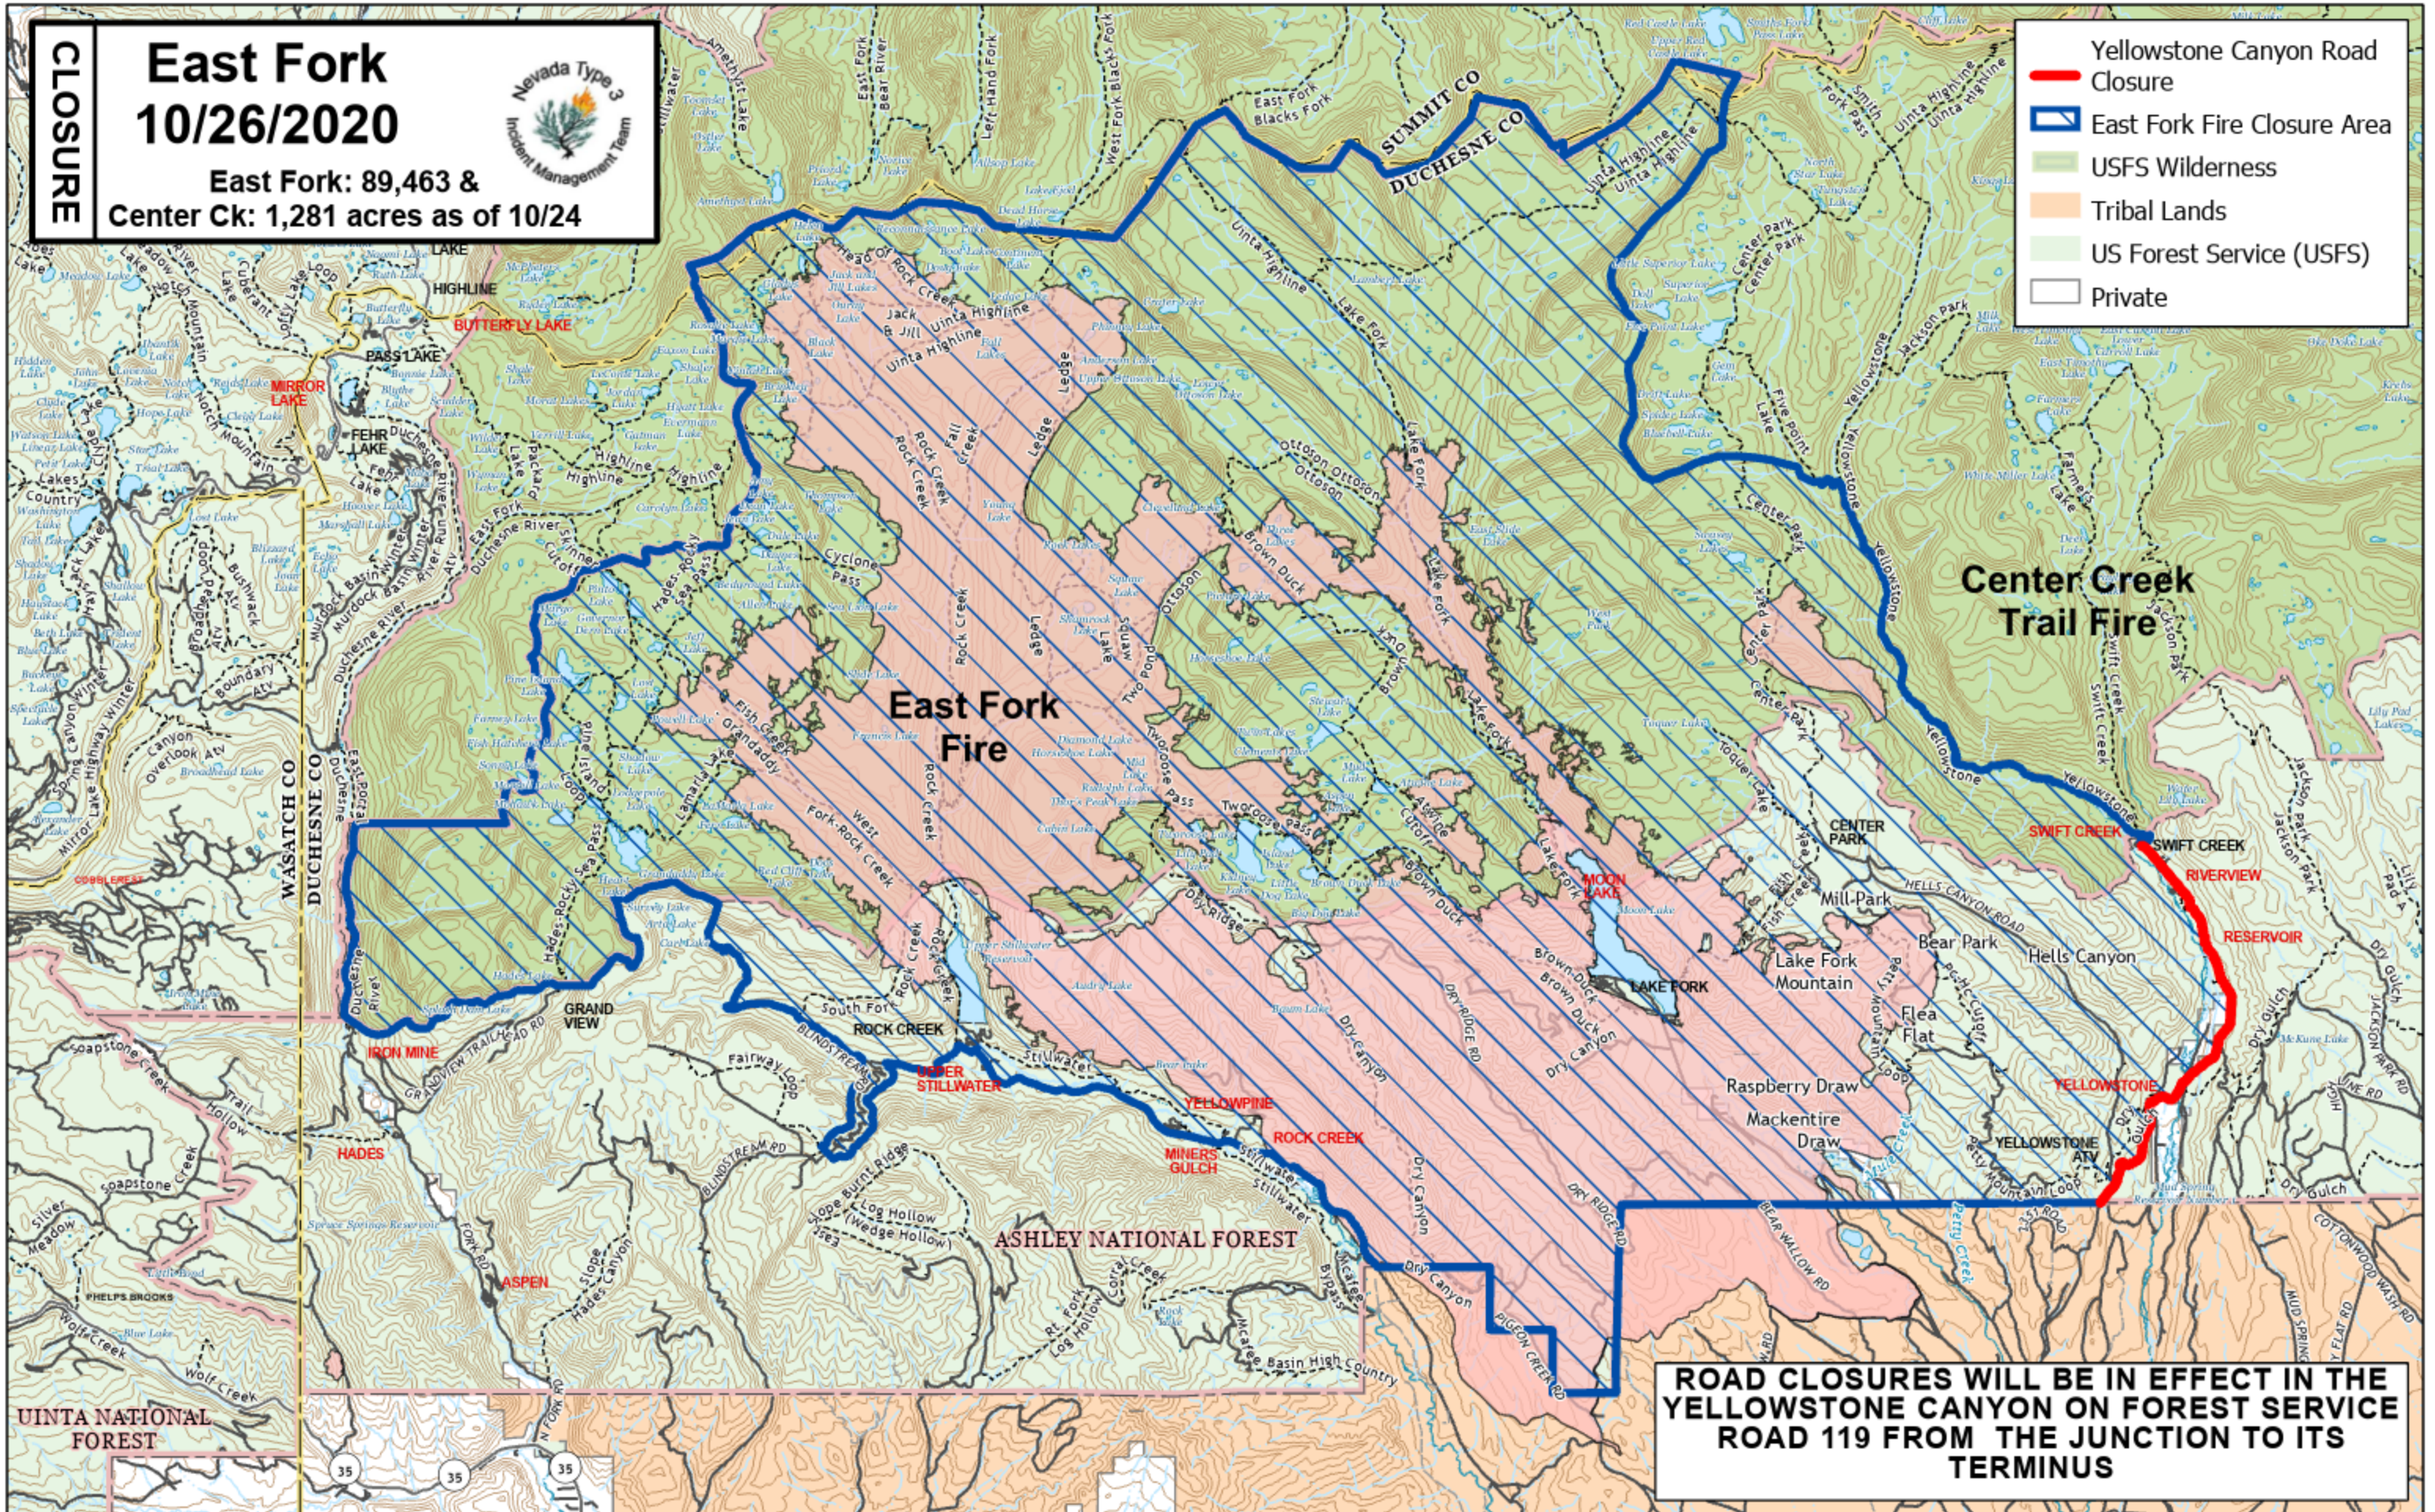

CLOSURE

East Fork 10/26/2020

East Fork: 89,463 &
Center Ck: 1,281 acres as of 10/24

- Yellowstone Canyon Road Closure
- East Fork Fire Closure Area
- USFS Wilderness
- Tribal Lands
- US Forest Service (USFS)
- Private

**ROAD CLOSURES WILL BE IN EFFECT IN THE
YELLOWSTONE CANYON ON FOREST SERVICE
ROAD 119 FROM THE JUNCTION TO ITS
TERMINUS**