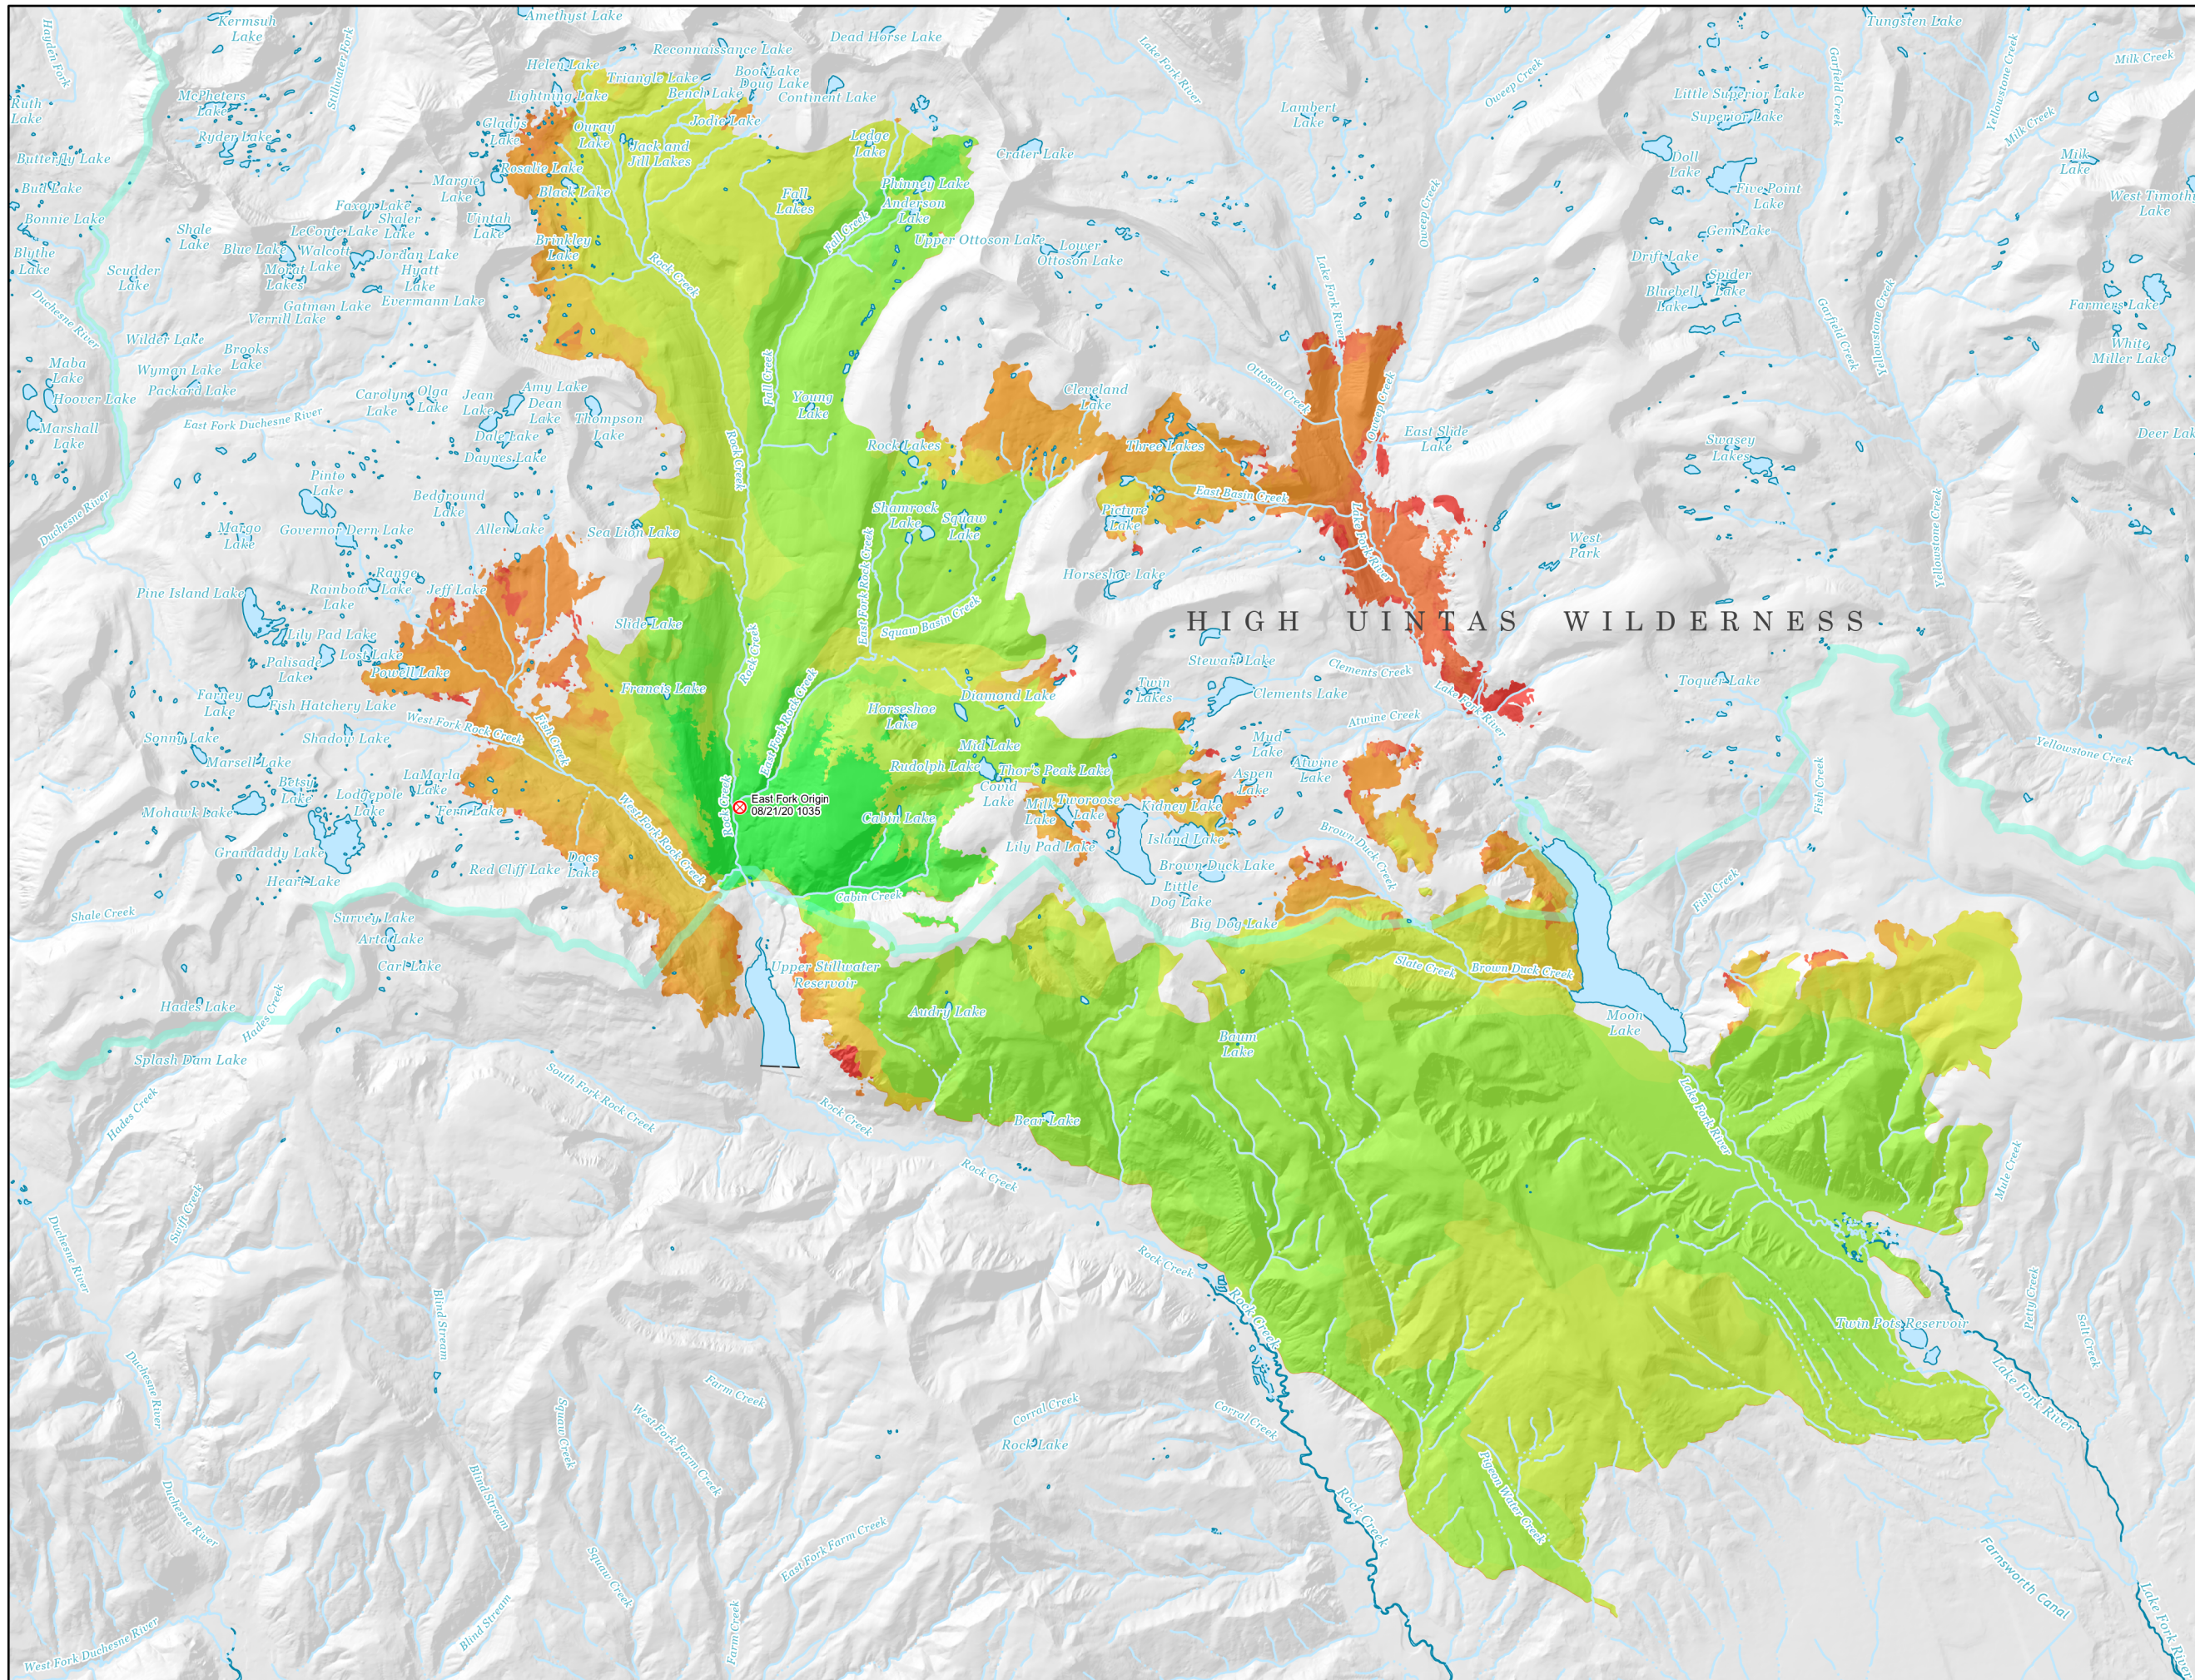

East Fork UT-ASF-100340 Final Progression Map 10/18/20 East Fork: 85,232 Acres

Incident Management Team

0 1/2 1 2
 Miles