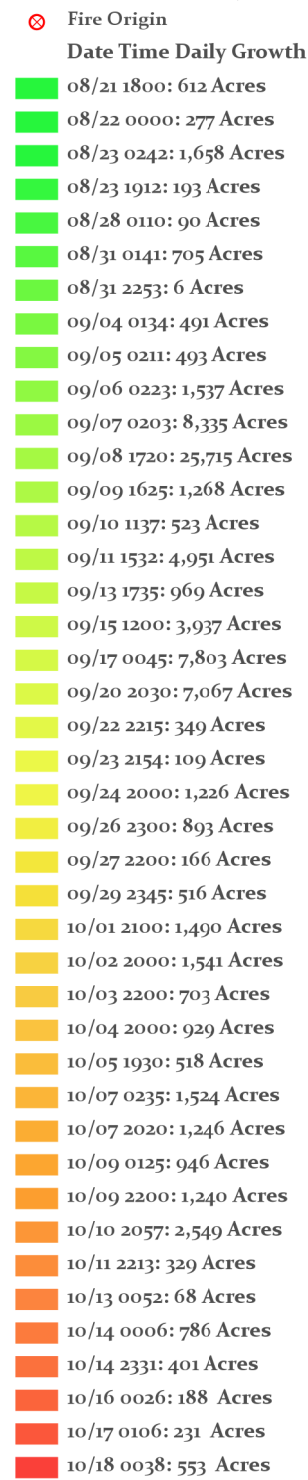

East Fork UT-ASF-100340 Final Progression Map 10/18/20 East Fork: 85,232 Acres

Incident Management Team

0 1/2 1 2
 Miles