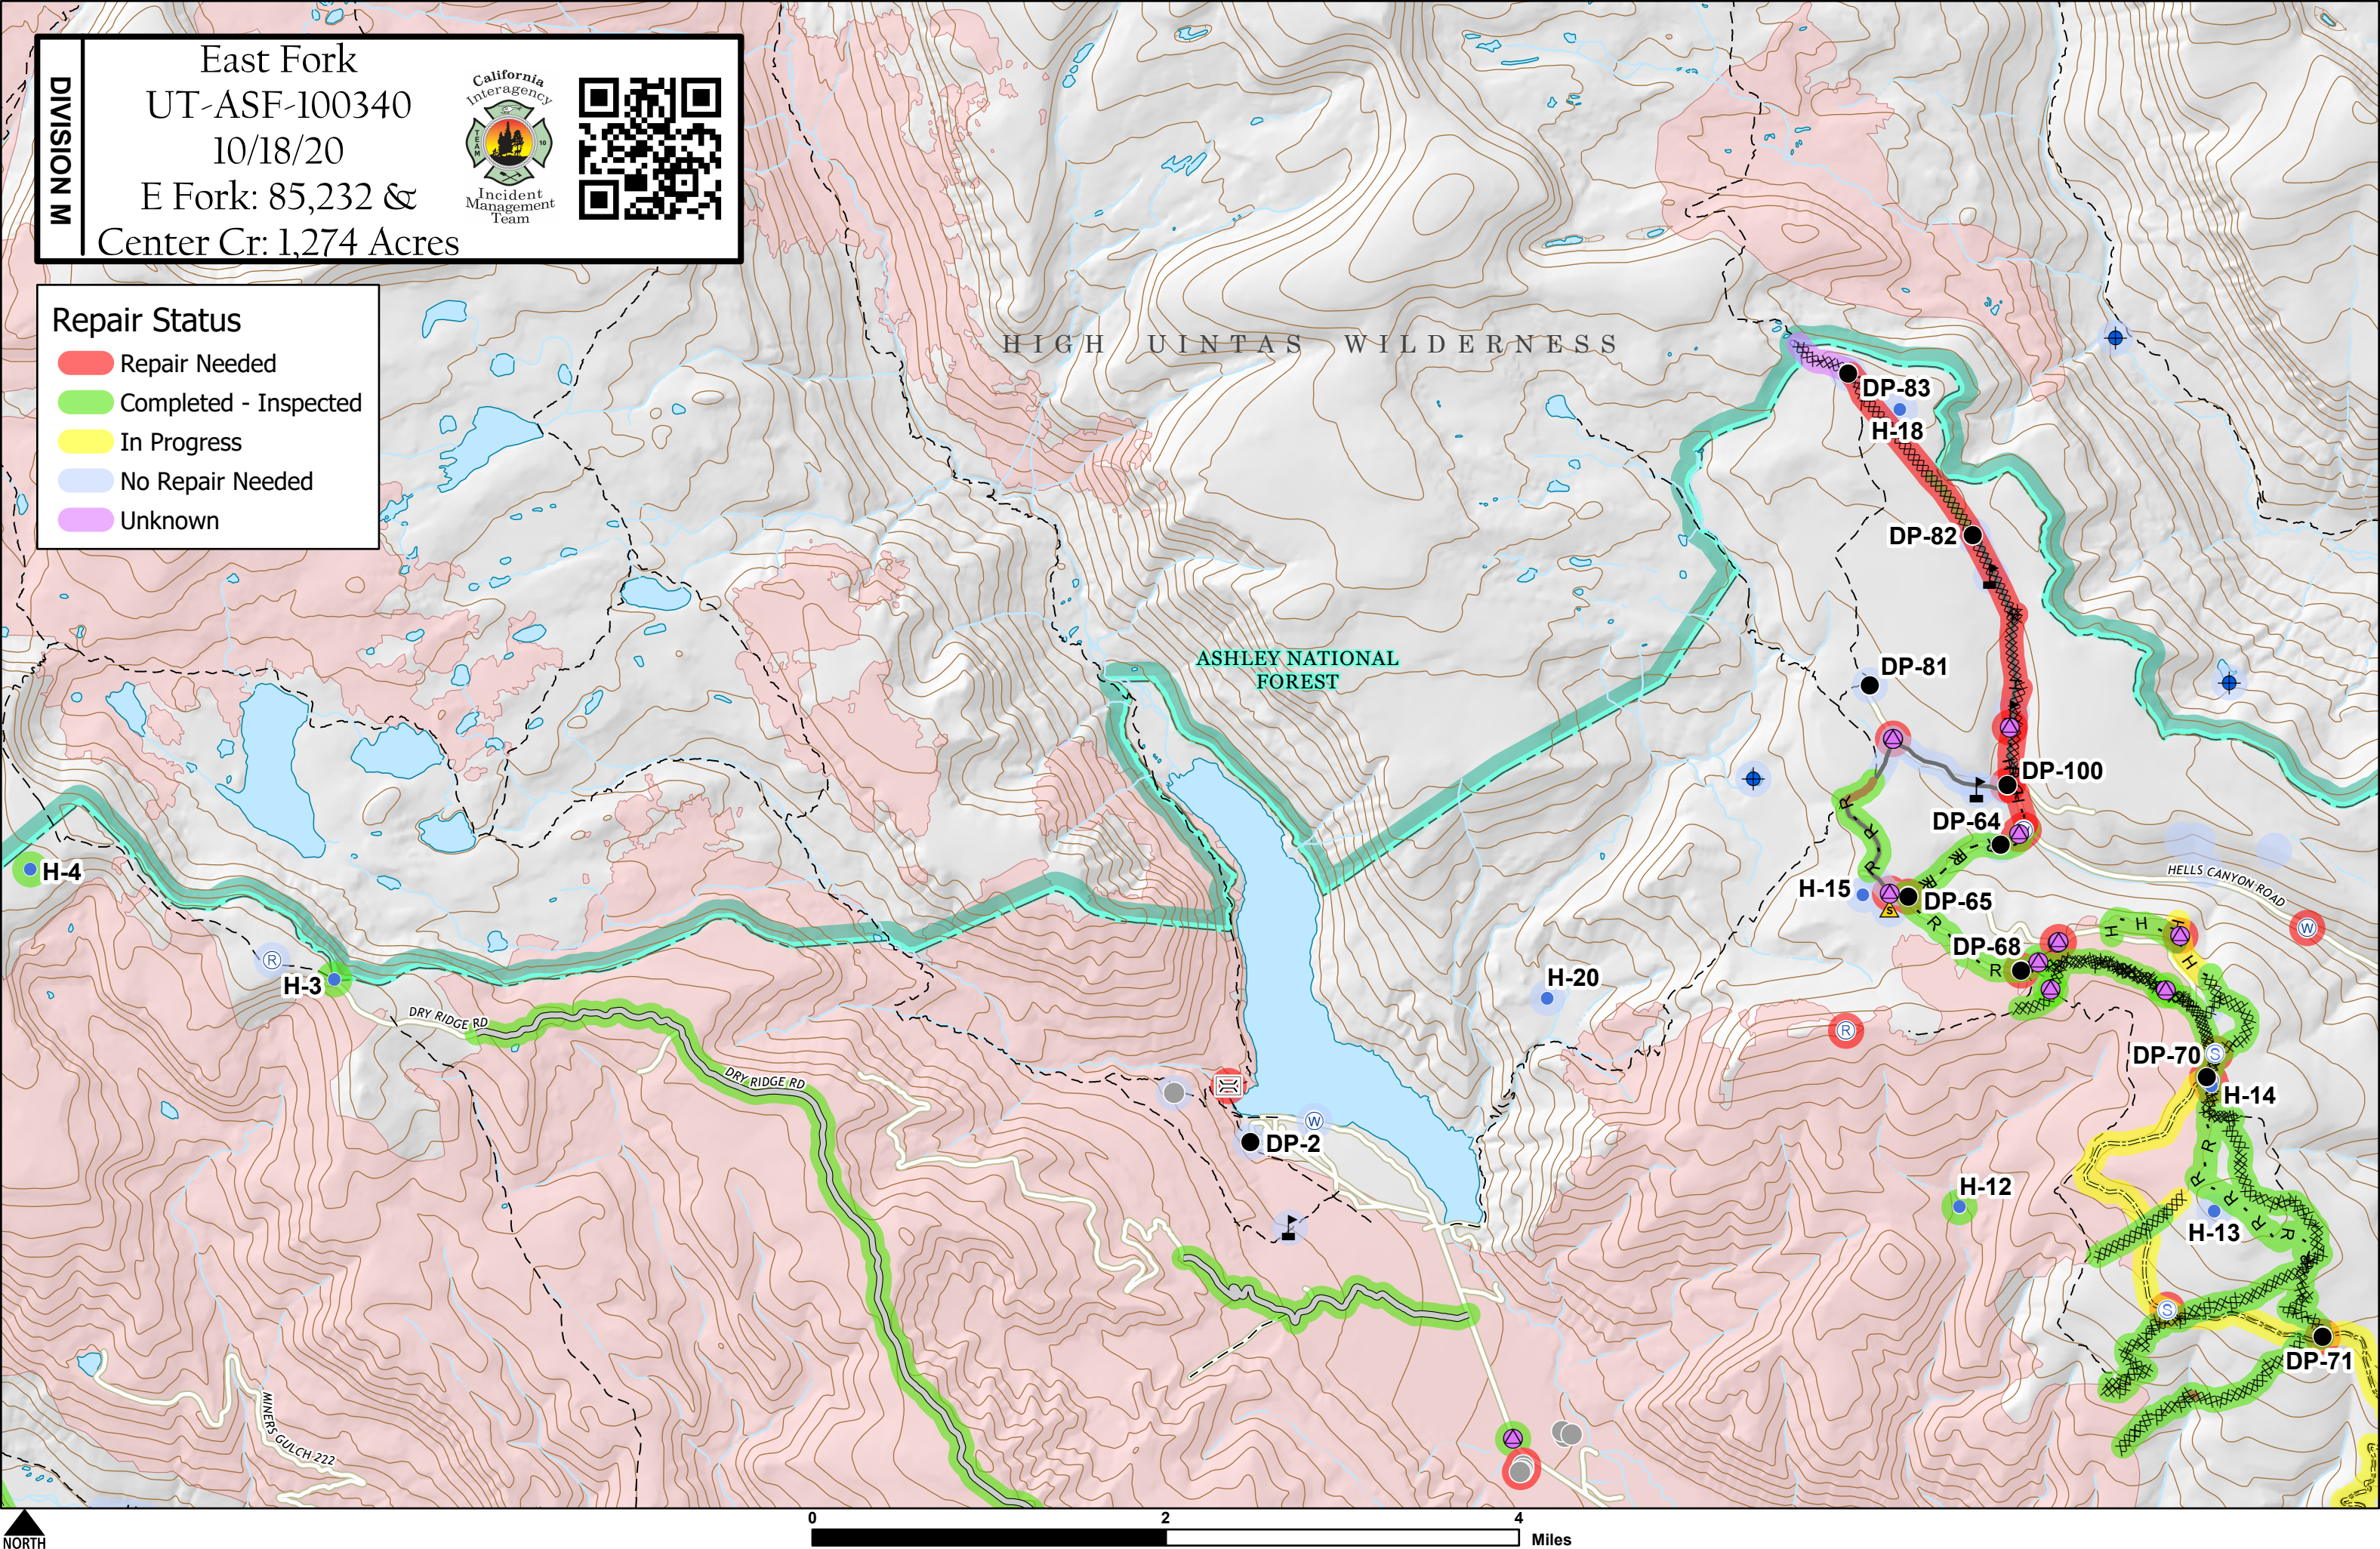

DIVISION M

East Fork
 UT-ASF-100340
 10/18/20
 E Fork: 85,232 &
 Center Cr: 1,274 Acres

Repair Status

- █ Repair Needed
- █ Completed - Inspected
- █ In Progress
- █ No Repair Needed
- █ Unknown

NORTH

0 2 4 Miles