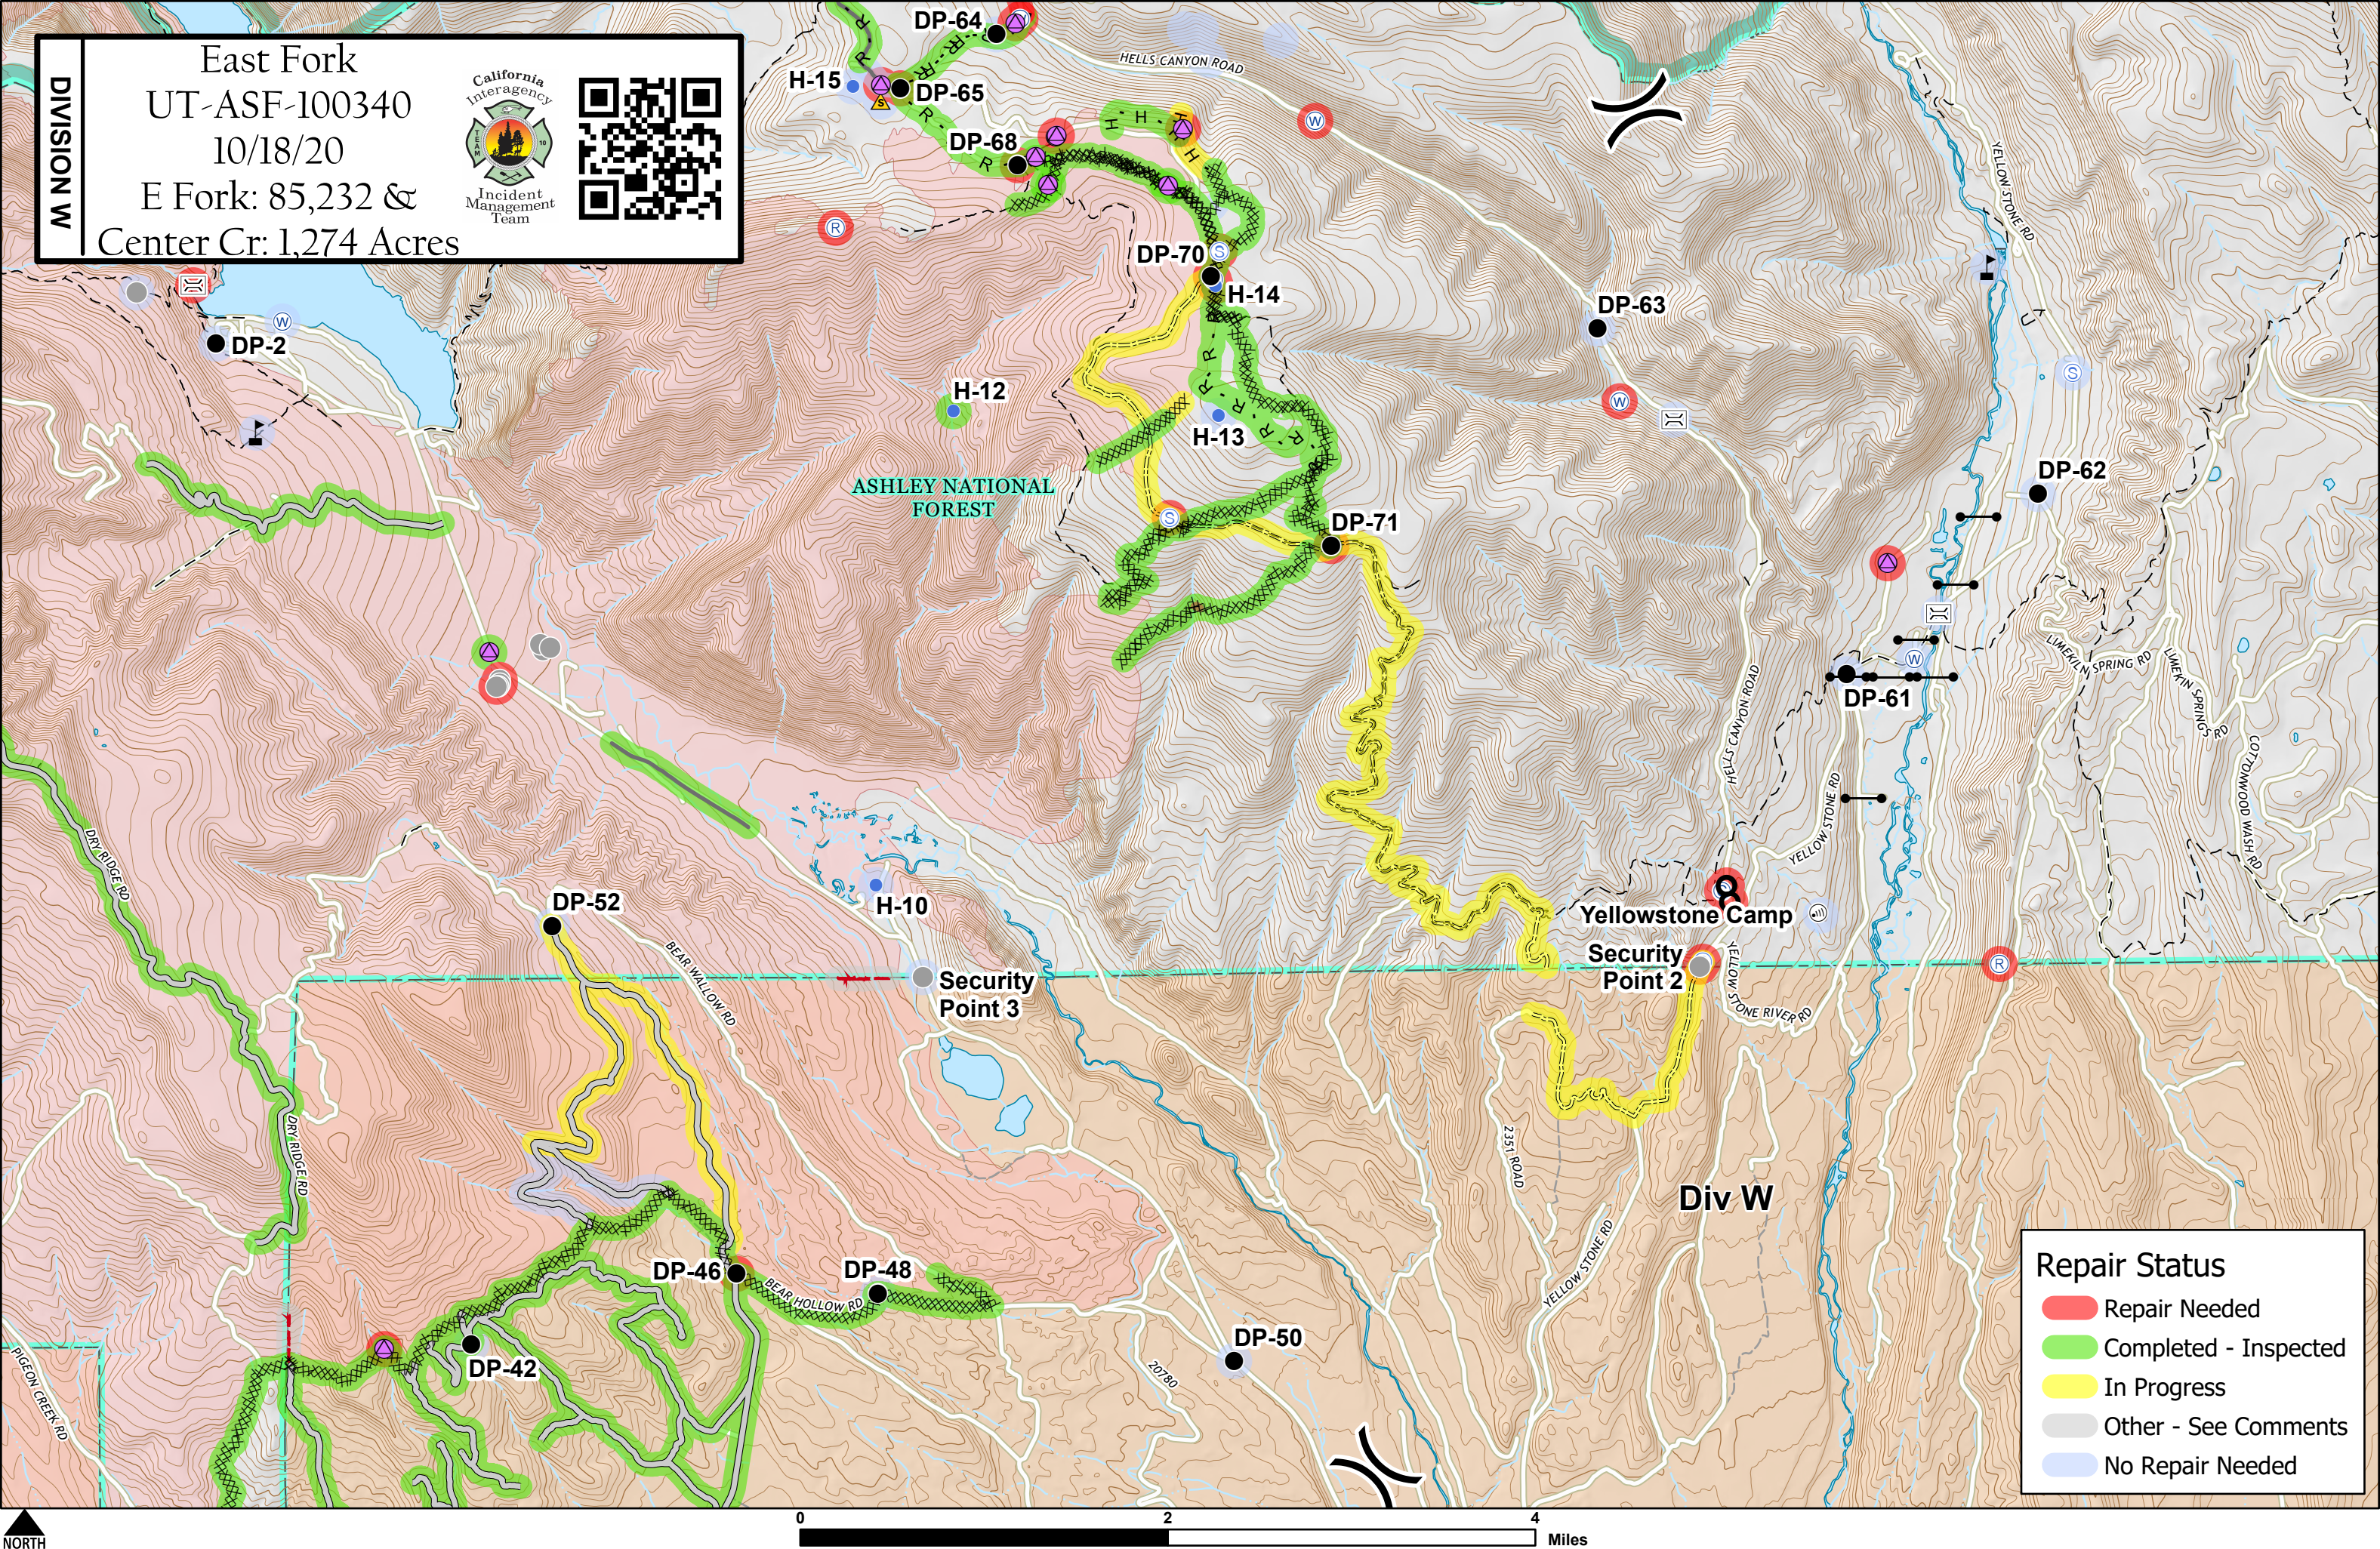

**Division W**  
 East Fork  
 UT-ASF-100340  
 10/18/20  
 E Fork: 85,232 &  
 Center Cr: 1,274 Acres

**Repair Status**

- Repair Needed
- Completed - Inspected
- In Progress
- Other - See Comments
- No Repair Needed