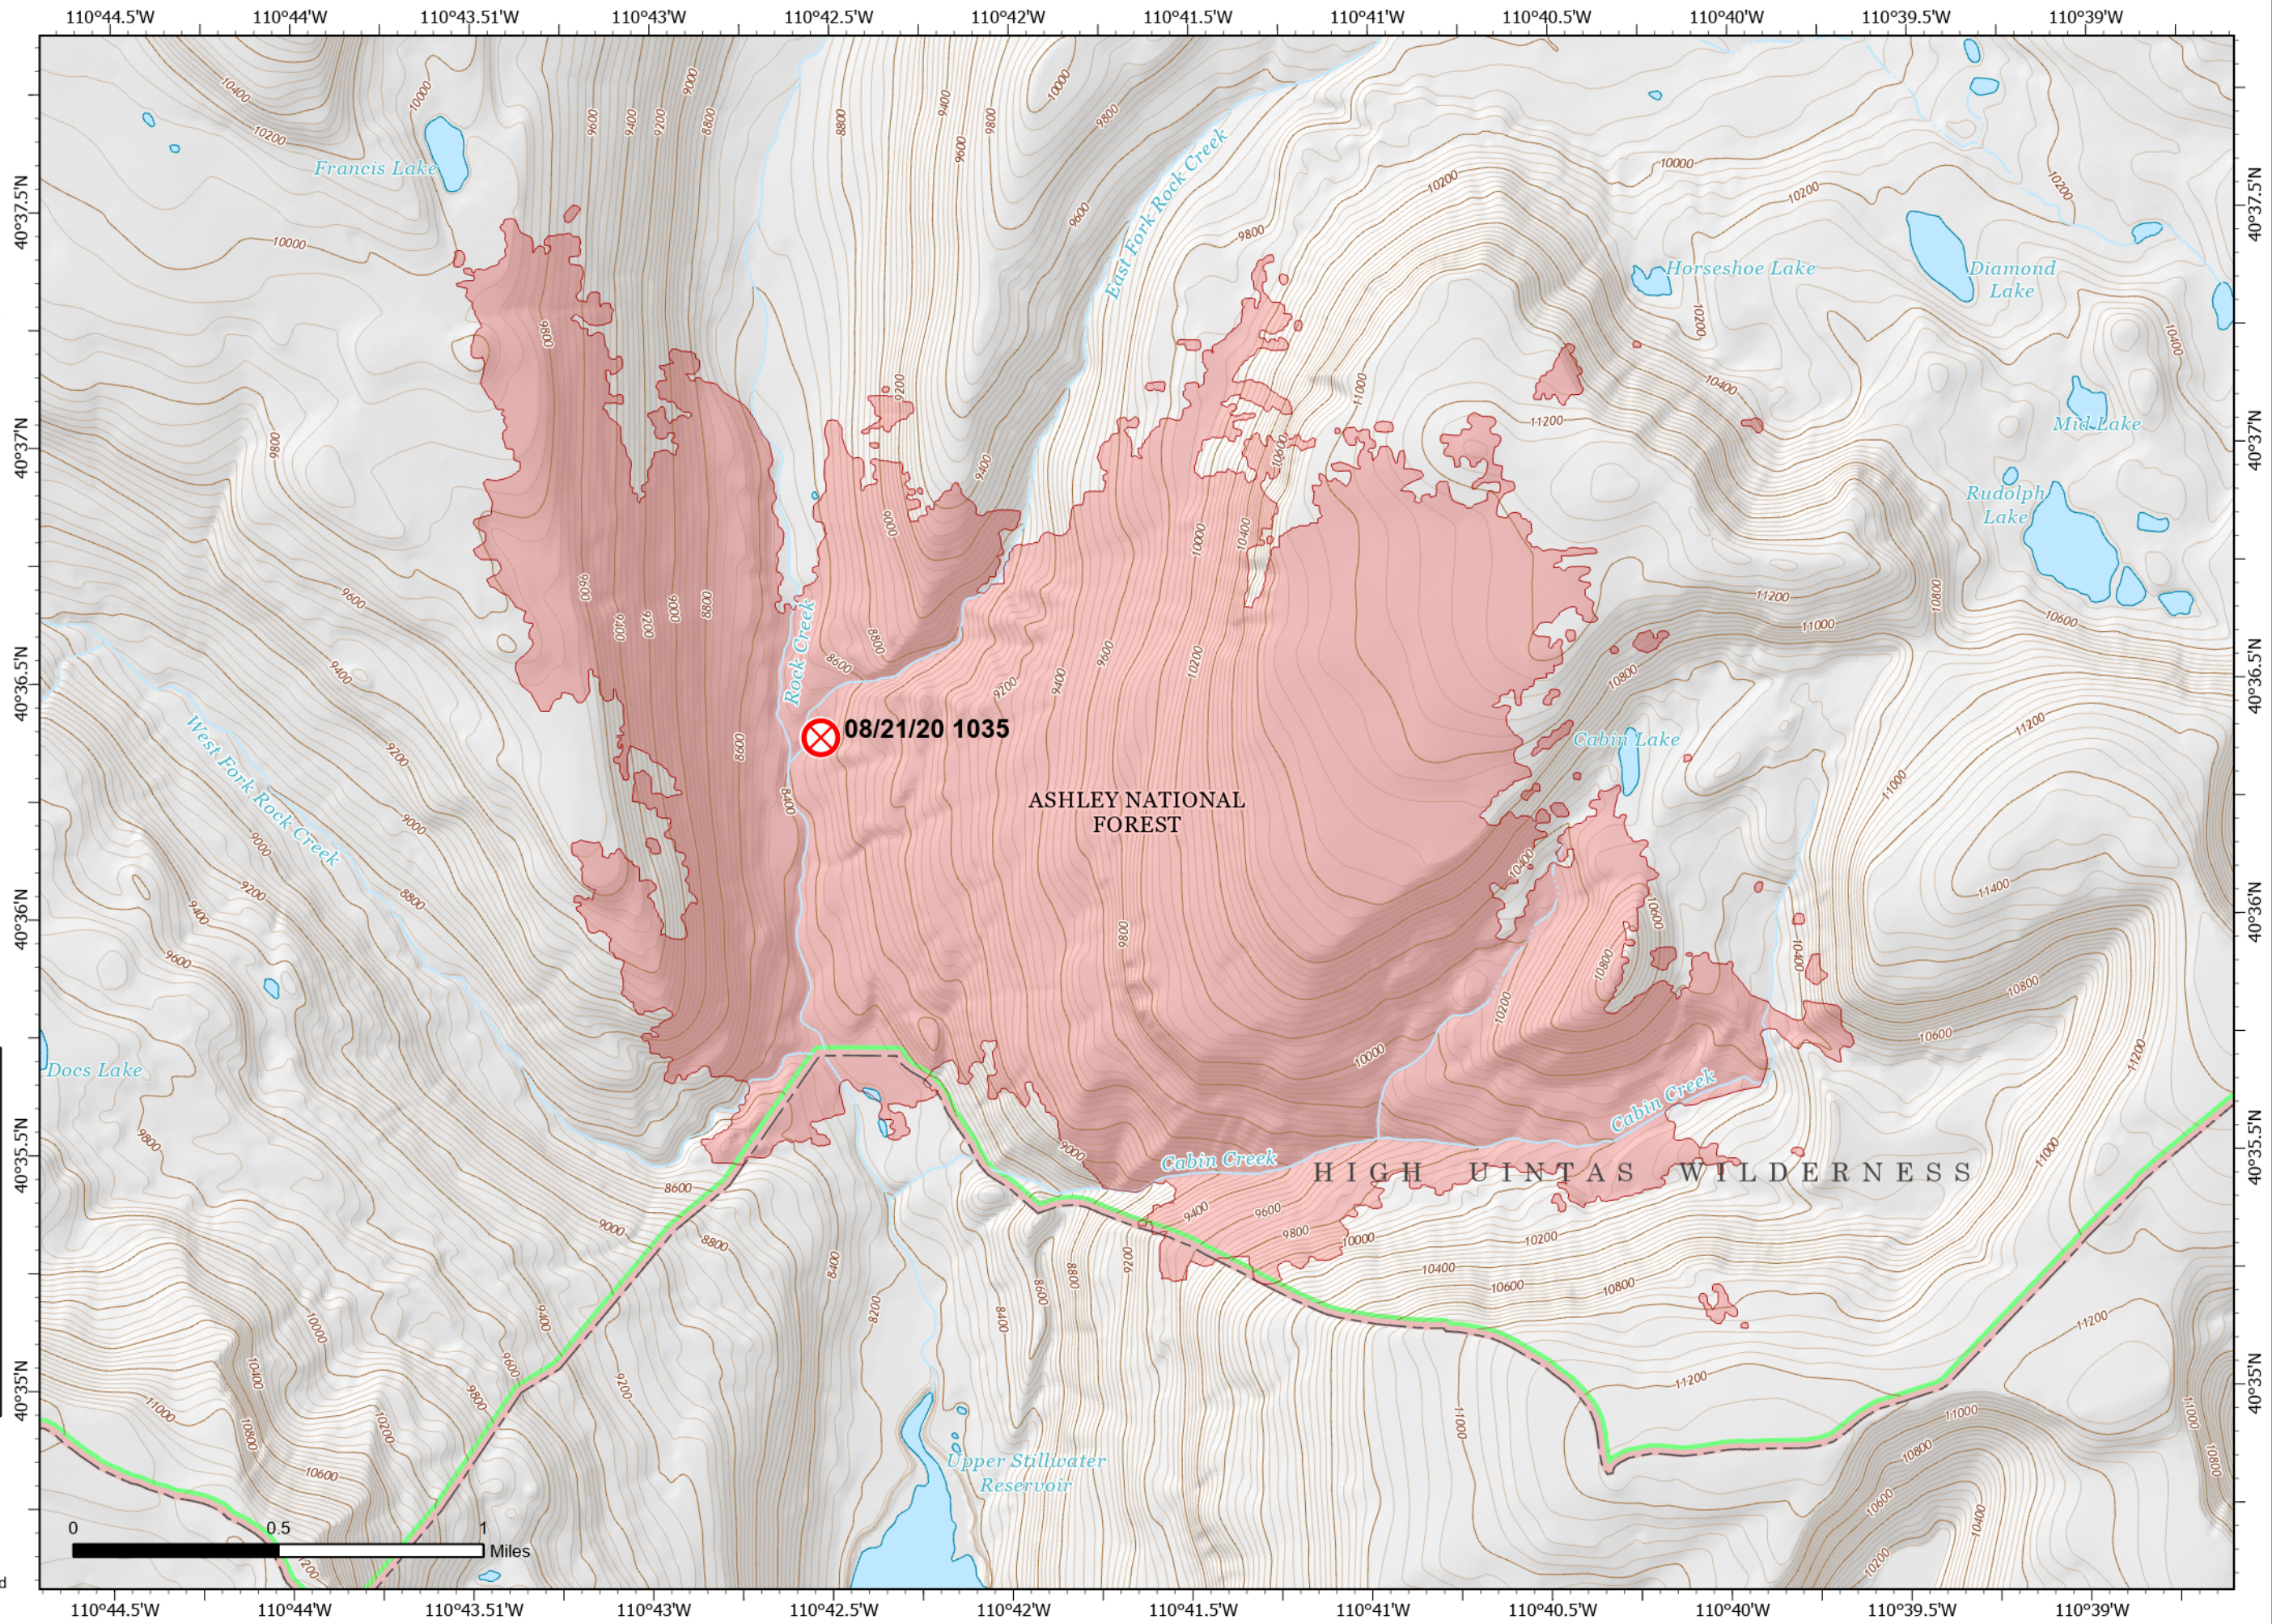

Perimeter

East Fork
UT-ASF-100340
Final

2,842 acres at 8/28/2020 0110

-  Fire Origin
-  Wildfire Daily Fire Perimeter
-  USFS Wilderness

Great Basin Incident Management
TEAM 4
cm
8/28/2020 2031
North American 1983 Datum, LatLong Grid

A north arrow is located to the right of the logos, and a scale bar below it shows distances of 0, 0.5, and 1 mile.