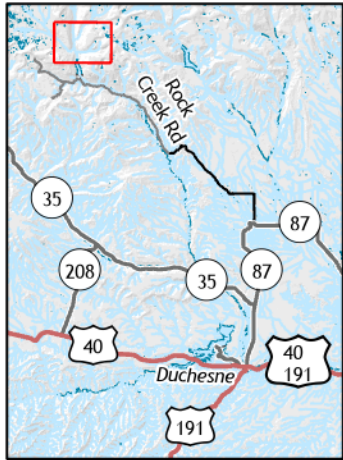

Perimeter

East Fork
UT-ASF-100340
Final

2,842 acres at 8/28/2020 0110

-  Fire Origin
-  Wildfire Daily Fire Perimeter
-  USFS Wilderness

Great Basin Incident Management
TEAM 4
cm
8/28/2020 2031
North American 1983 Datum, LatLong Grid

A north arrow is located to the right of the logos, and a scale bar below it shows distances of 0, 0.5, and 1 mile.