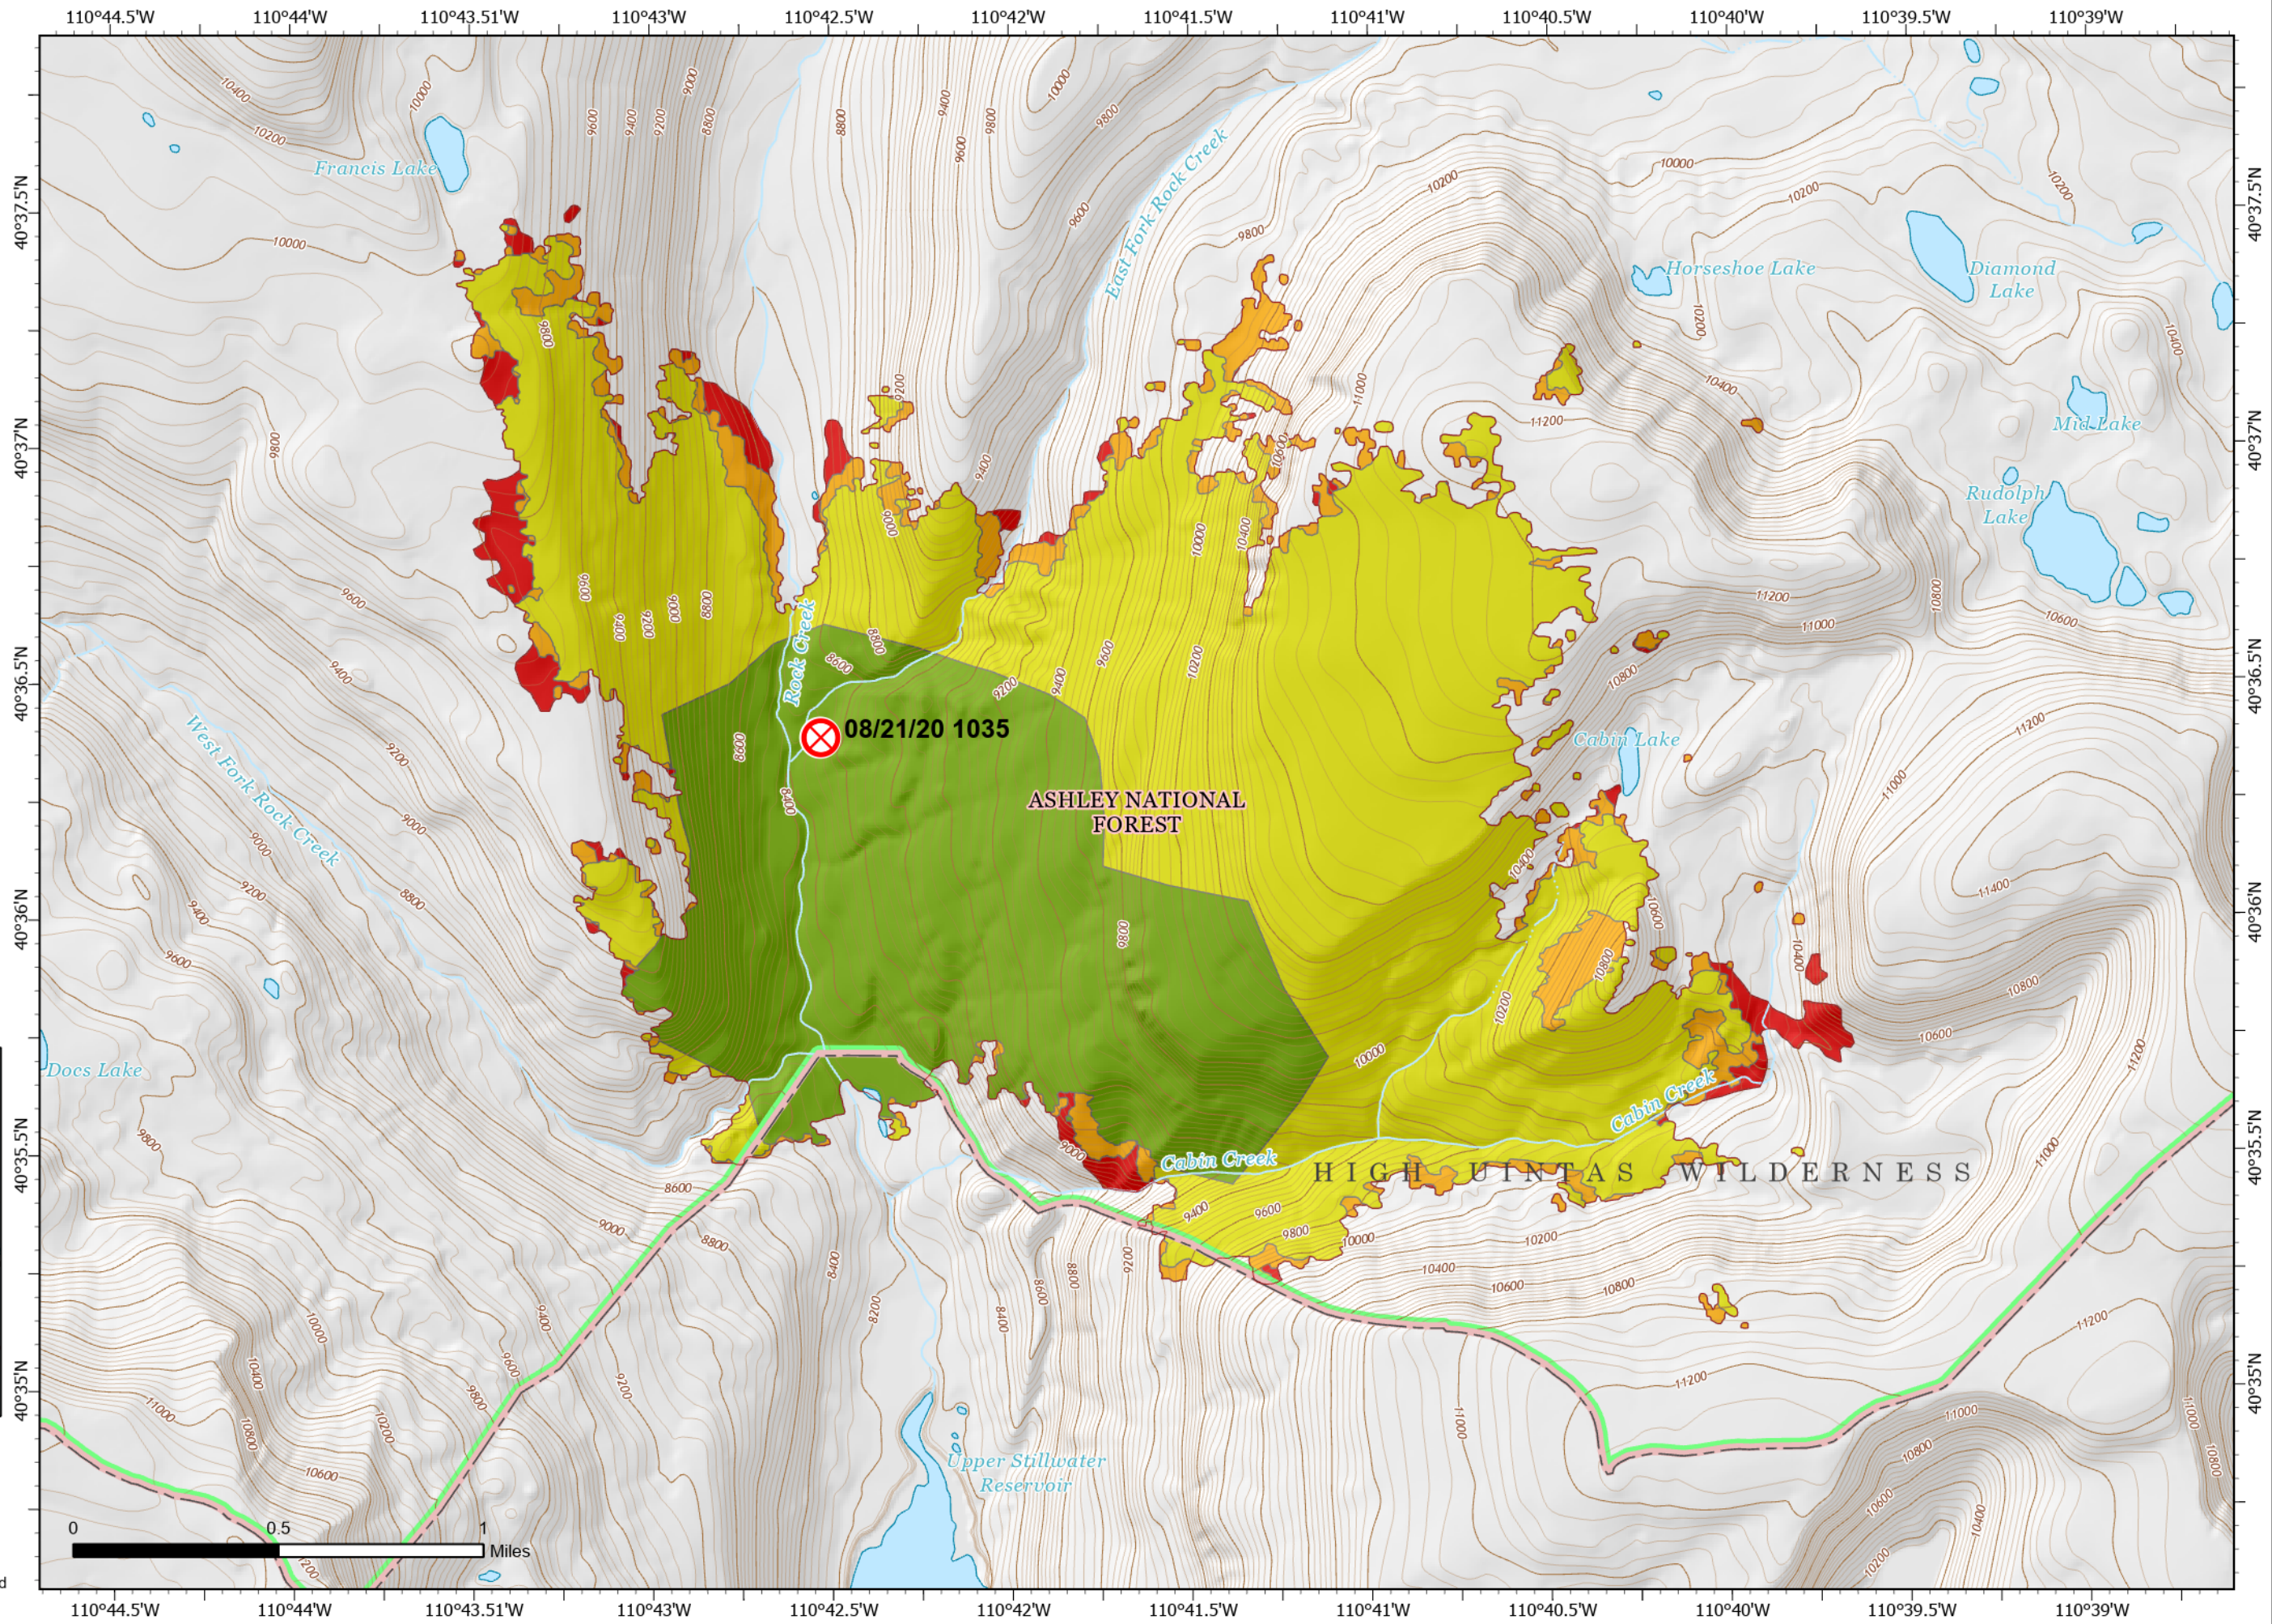

Progression

East Fork
UT-ASF-100340
Final

2,842 acres at 8/28/2020 0110

-  Fire Origin
-  USFS Wilderness
-  2020-08-21 902 acres
-  2020-08-22 2556 acres
-  2020-08-23 2752 acres
-  2020-08-28 2842 acres

cm
8/28/2020 2033
North American 1983 Datum. LatLong Grid