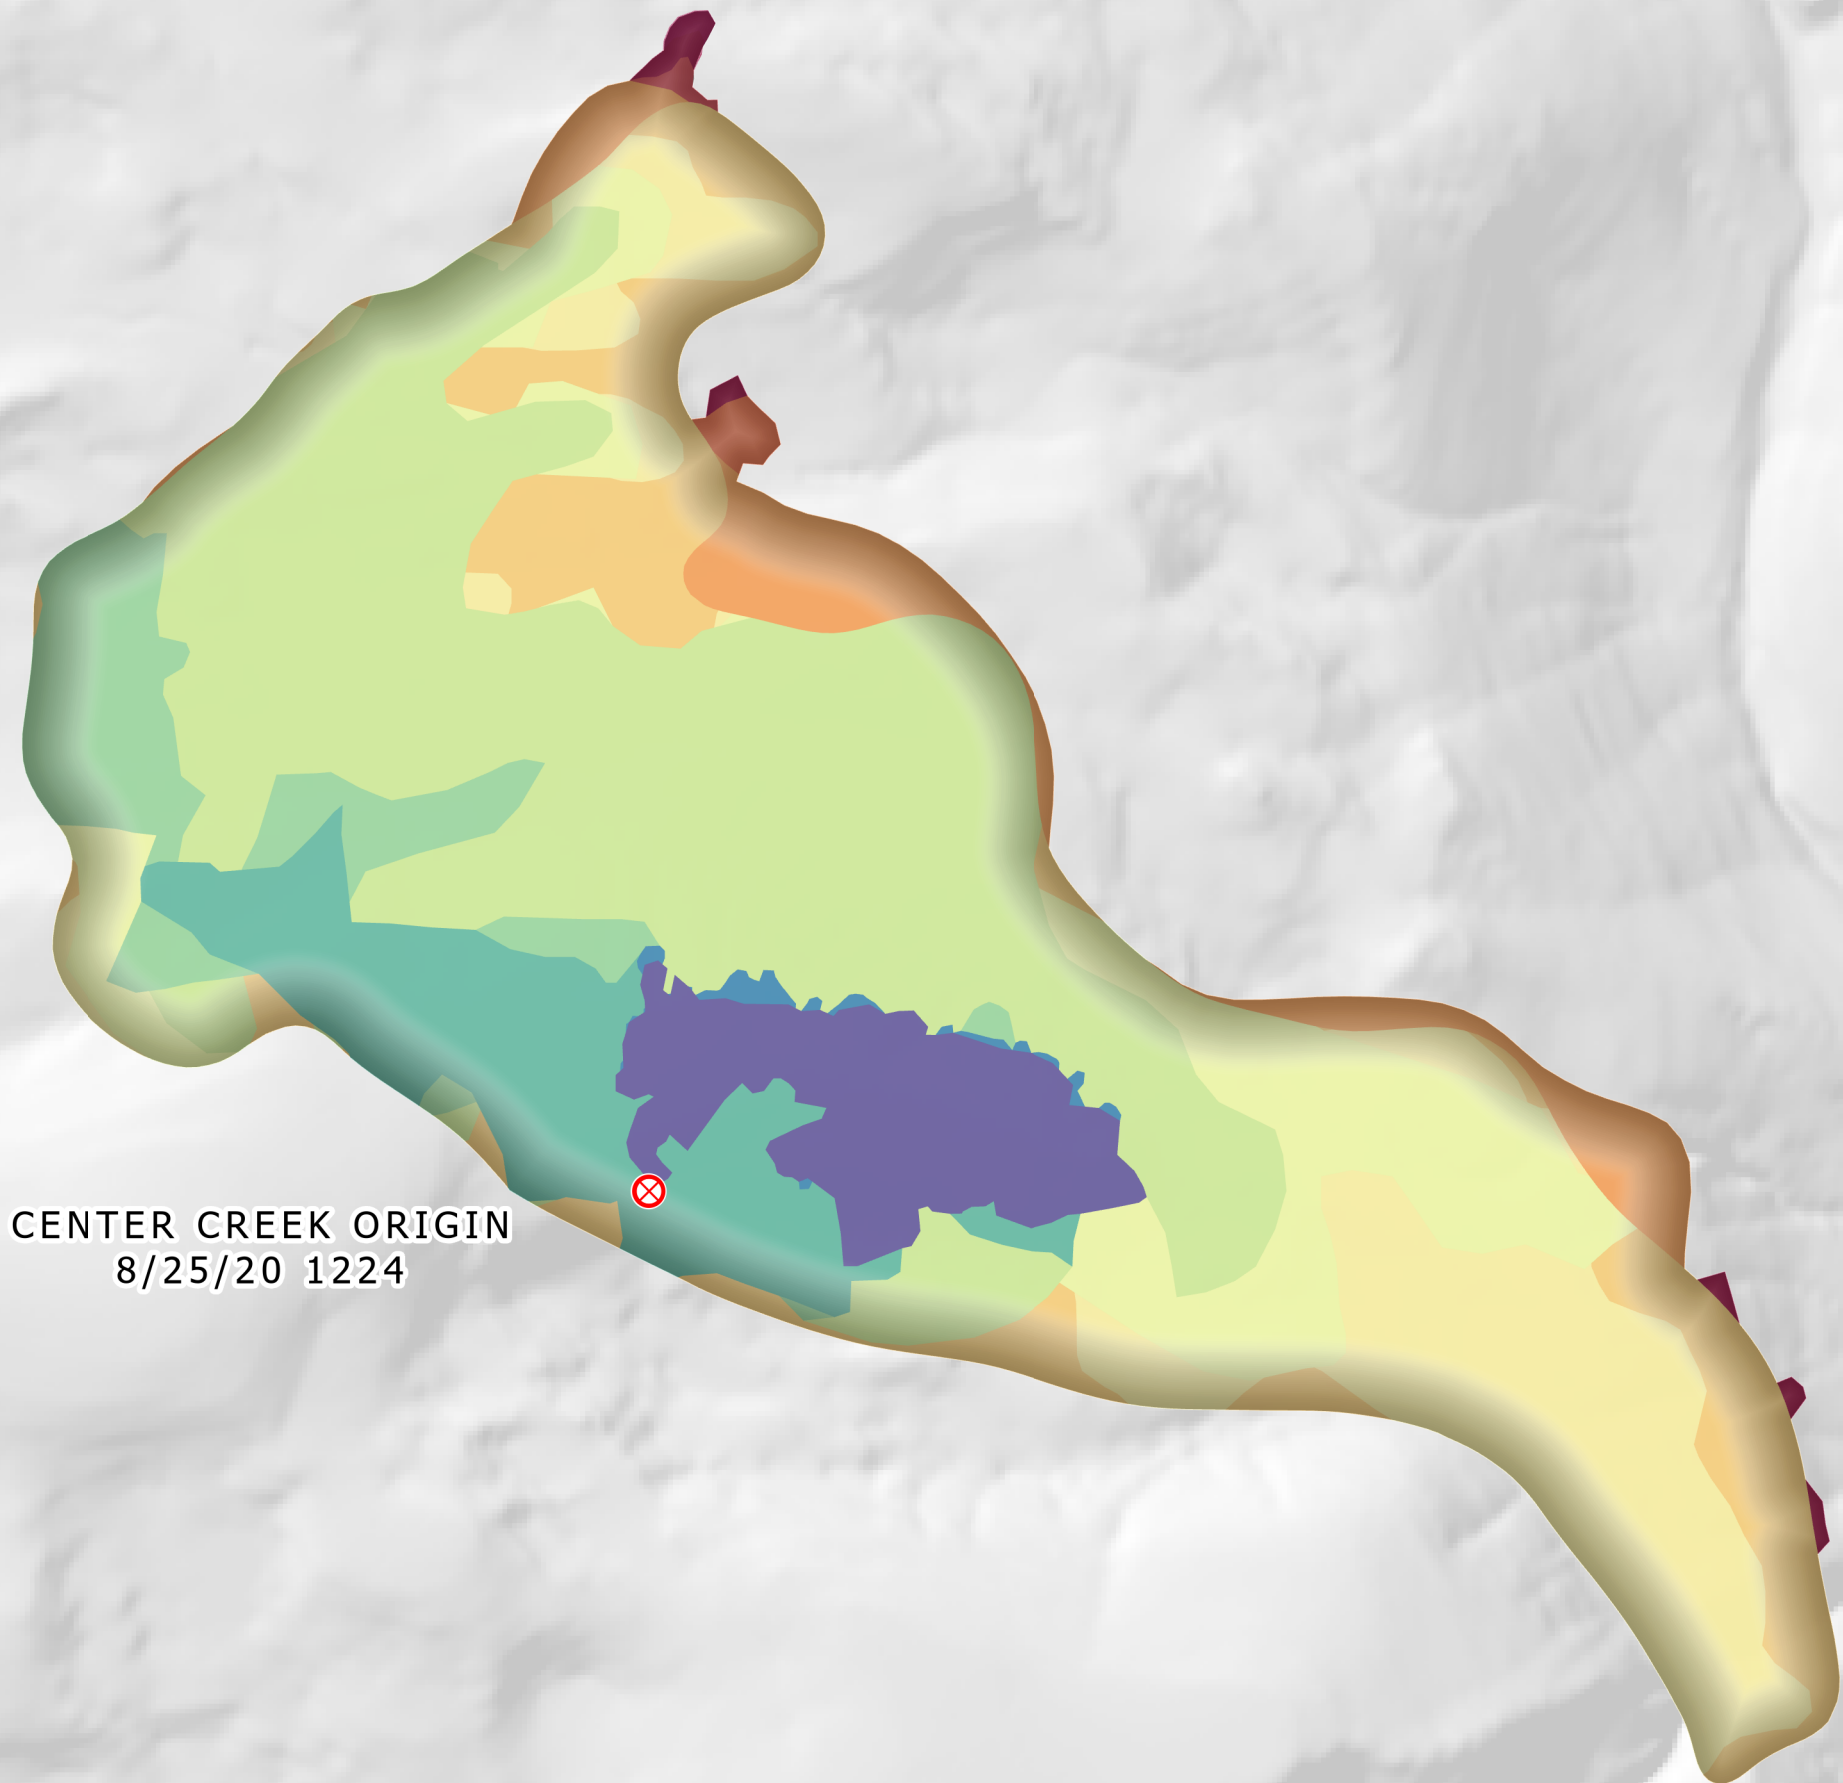

PROGRESSION

Center Creek

UT-ASF-100353

1,225 Acres

as of 09/24/2020 2000

Team 7

- 08/31, 84ac
- 09/01, 5ac
- 09/04, 120ac
- 09/05, 79ac
- 09/06, 440ac
- 09/07, 130ac
- 09/08, 164ac
- 09/12, 131ac
- 09/18, 61ac
- 09/20, 4ac
- 09/22, 2ac
- 09/24, 5ac

CENTER CREEK ORIGIN
8/25/20 1224