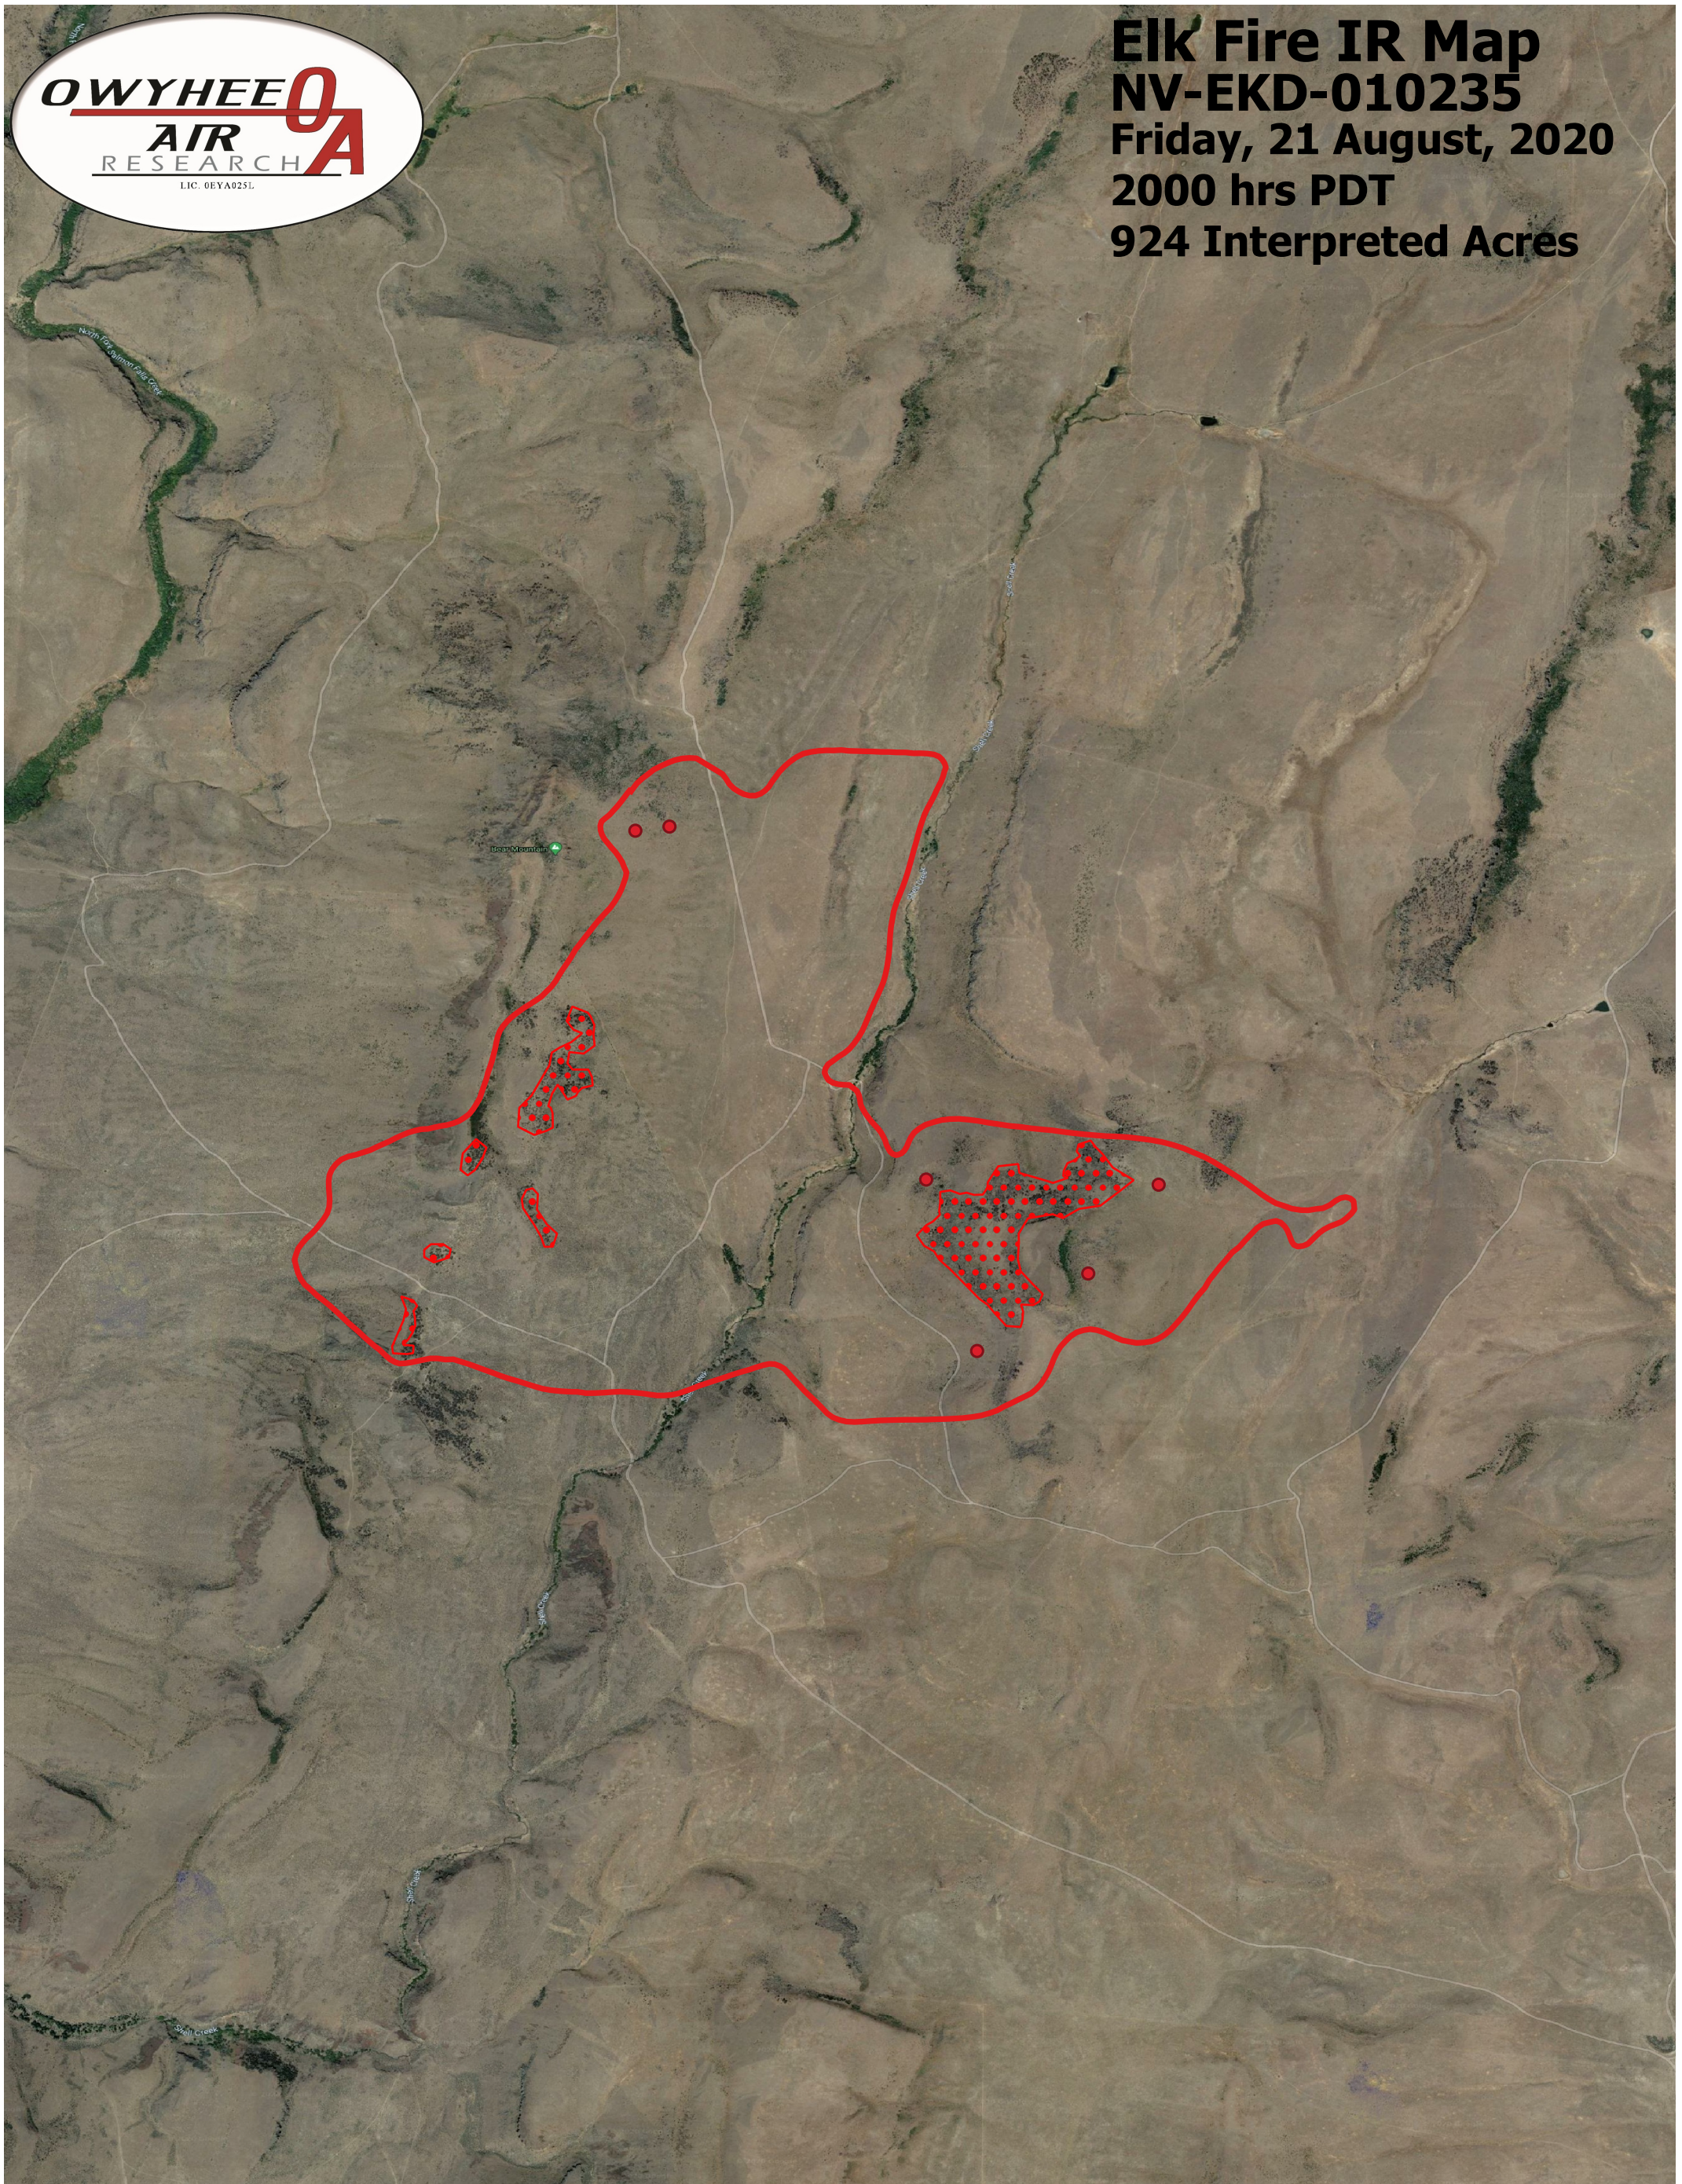

**Elk Fire IR Map**  
**NV-EKD-010235**  
**Friday, 21 August, 2020**  
**2000 hrs PDT**  
**924 Interpreted Acres**

- Legend**
- Burn Perimeter
  - Scattered Heat
  - Isolated Heat

Scale: 1:10,000  
Projection: WGS 84  
Produced by Owyhee Air Research, Inc.  
IR Interpreter: Courtney Holley  
fire@owyheeair.com (208) 442-5405