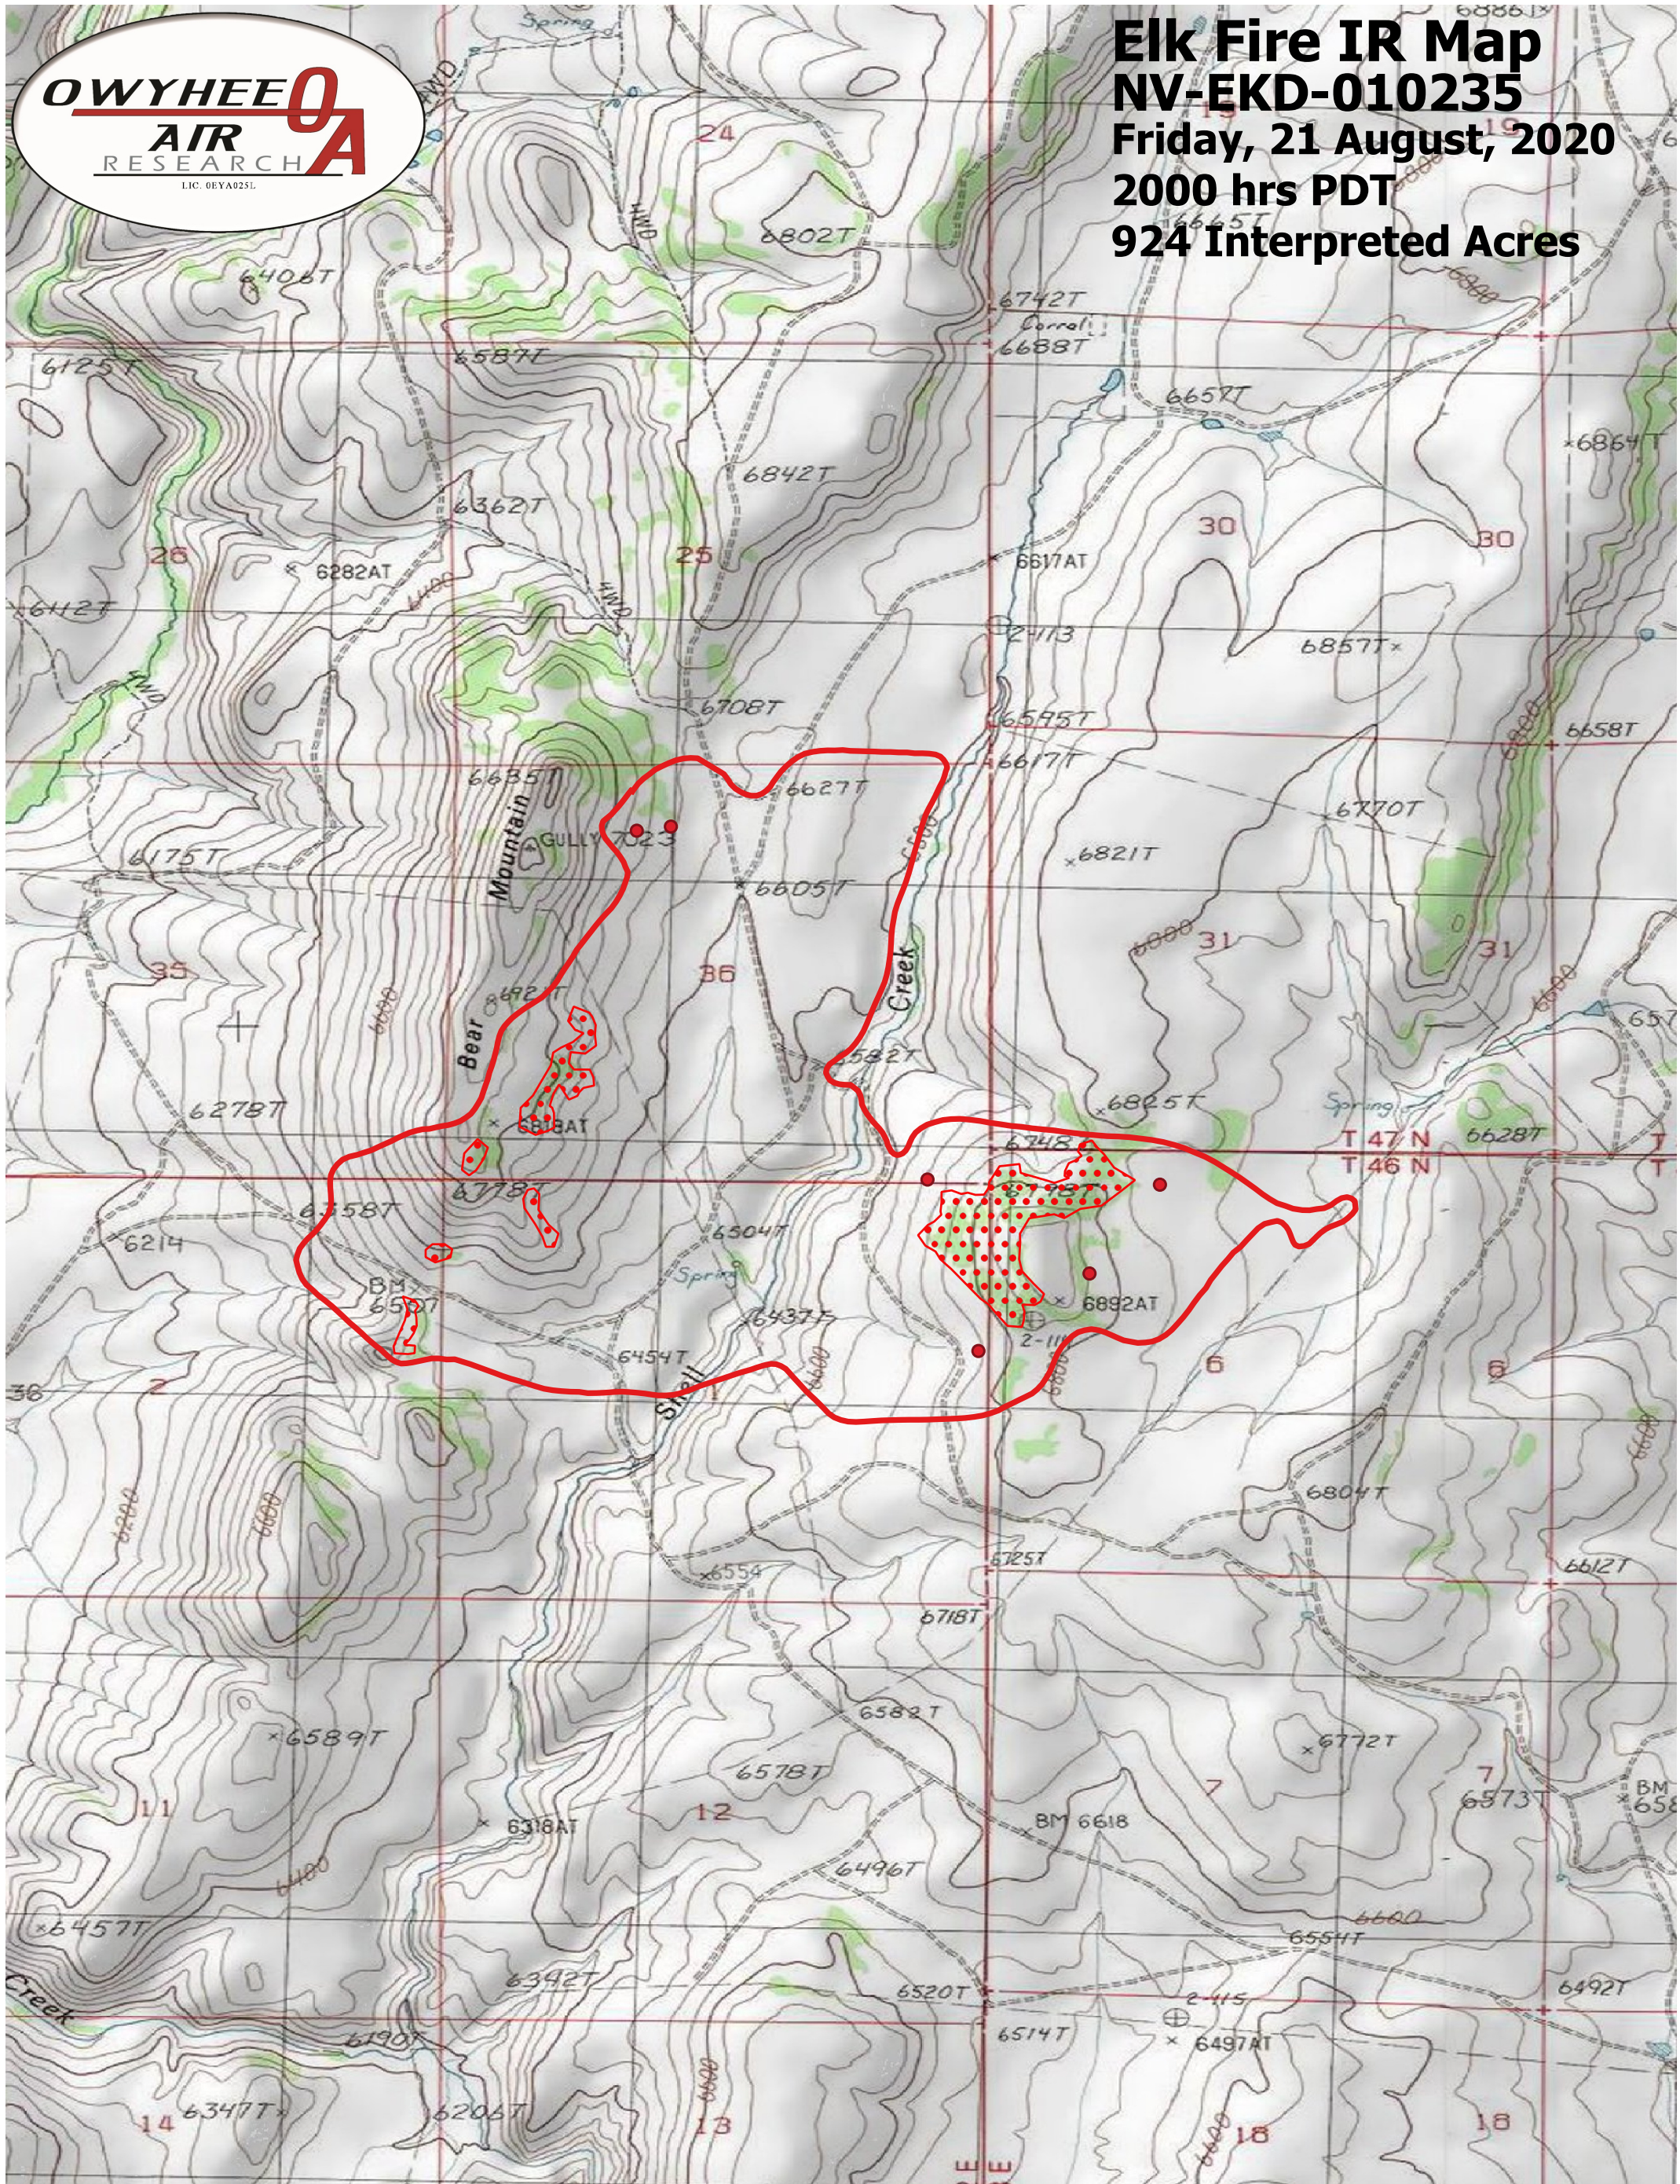

**Elk Fire IR Map**  
**NV-EKD-010235**  
 Friday, 21 August, 2020  
 2000 hrs PDT  
 924 Interpreted Acres

- Legend**
- Burn Perimeter
  - Scattered Heat
  - Isolated Heat

Scale: 1:10,000  
 Projection: WGS 84  
 Produced by Owyhee Air Research, Inc.  
 IR Interpreter: Courtney Holley  
 fire@owyheeair.com (208) 442-5405