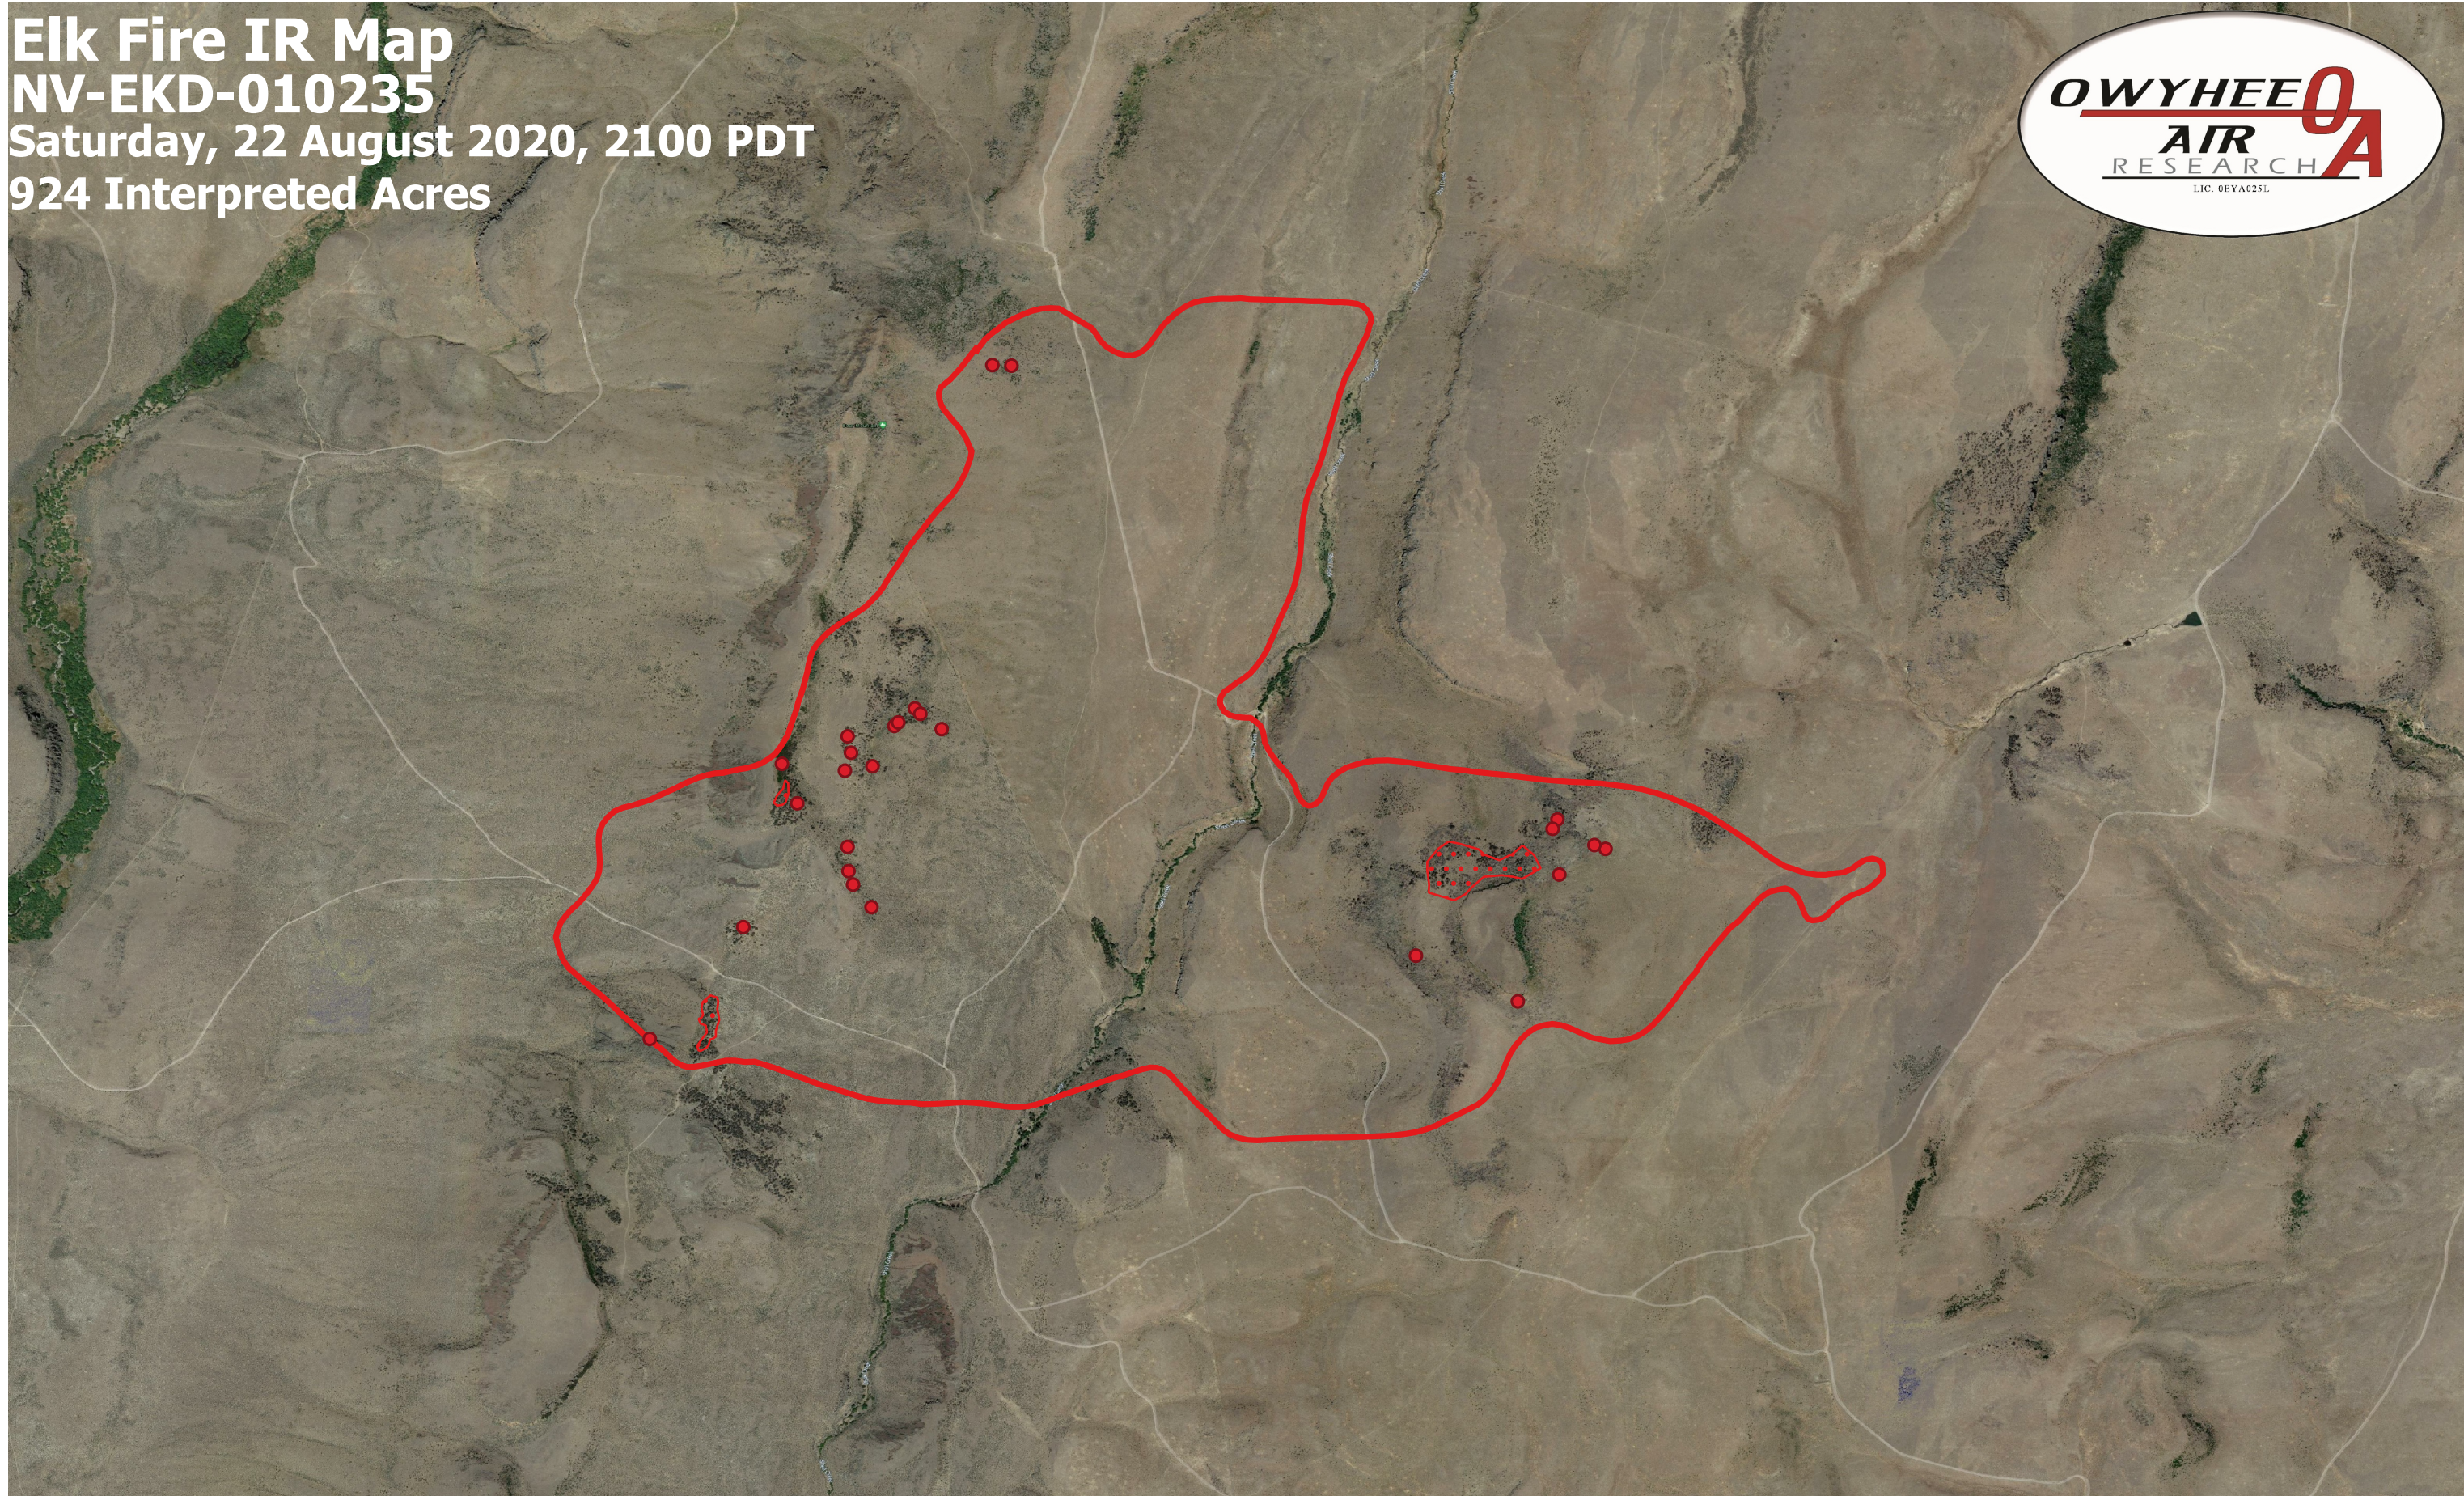

Elk Fire IR Map
NV-EKD-010235
Saturday, 22 August 2020, 2100 PDT
924 Interpreted Acres

Legend

- IR Isolated Heat
- ▭ IR Burn Perimeter
- ▭ IR Scattered Heat

Scale: 1:10,000
Projection: WGS 84
Produced by Owyhee Air Research, Inc.
IR Interpreter: C. Merriman
fire@owyheear.com (208) 442-5405