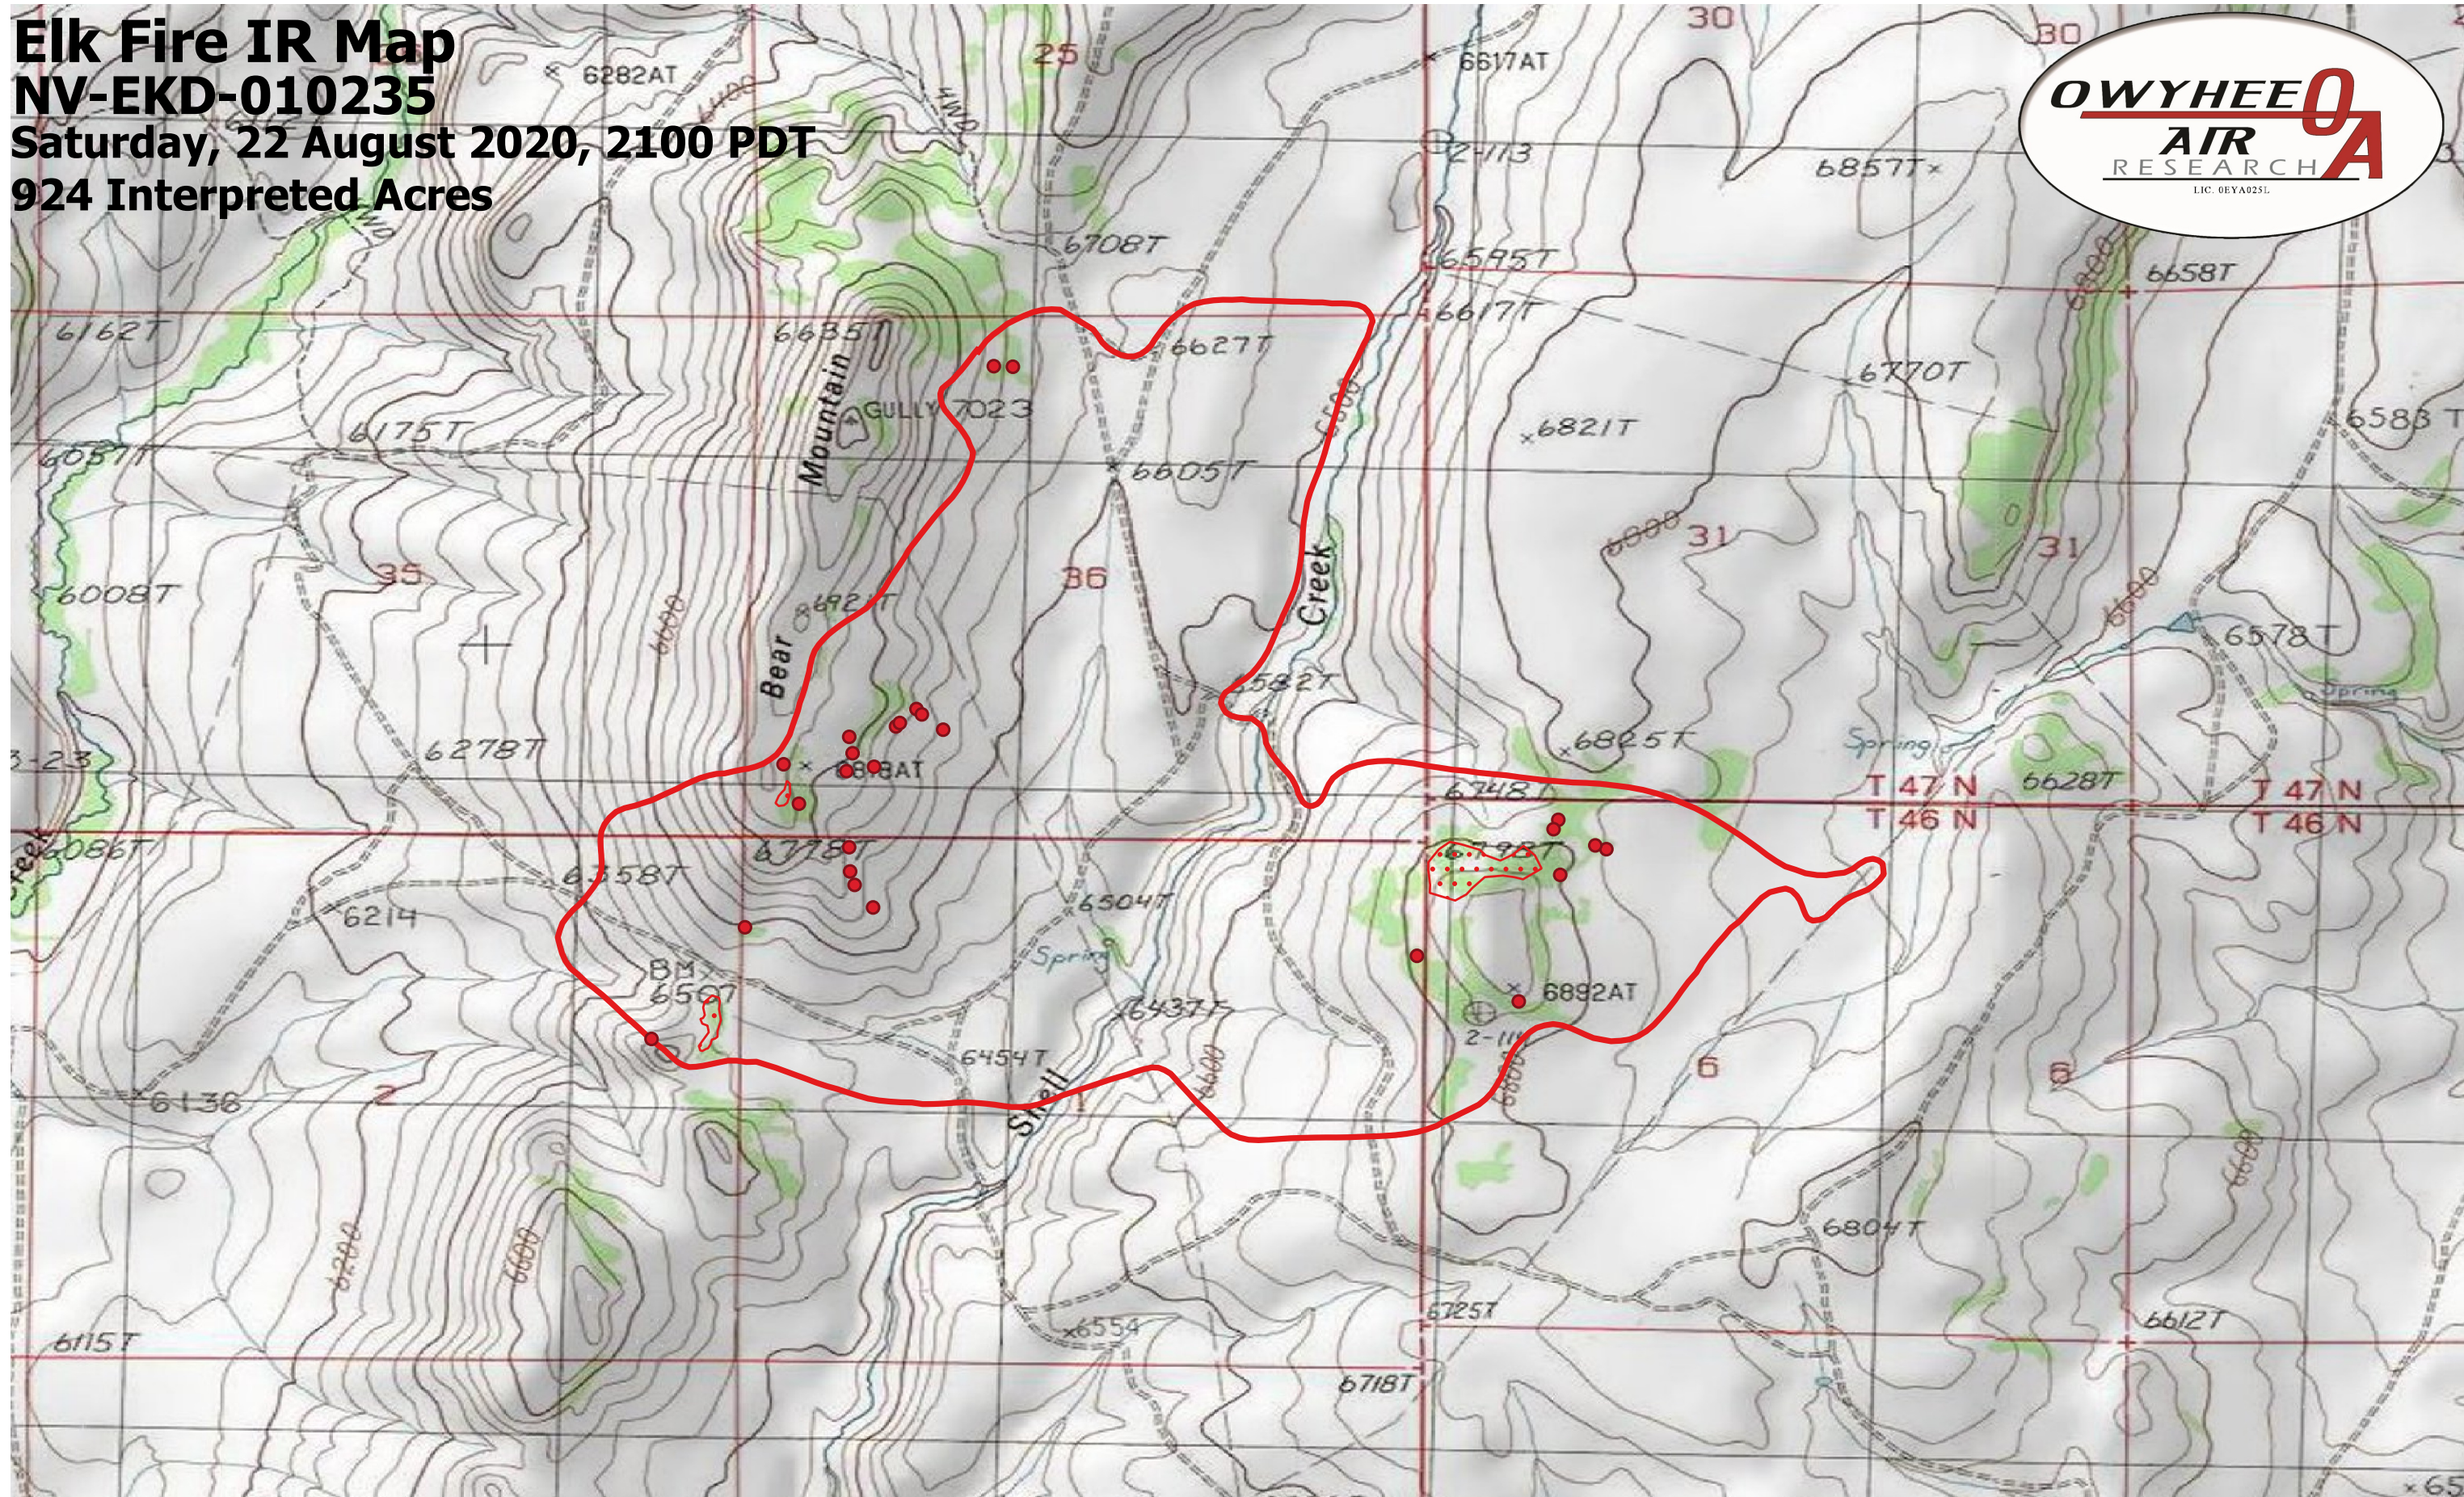

# Elk Fire IR Map

NV-EKD-010235

Saturday, 22 August 2020, 2100 PDT

924 Interpreted Acres

## Legend

- IR Isolated Heat
- ▭ IR Burn Perimeter
- ▭ IR Scattered Heat

Scale: 1:10,000  
Projection: WGS 84  
Produced by Owyhee Air Research, Inc.  
IR Interpreter: C. Merriman  
fire@owyheear.com (208) 442-5405