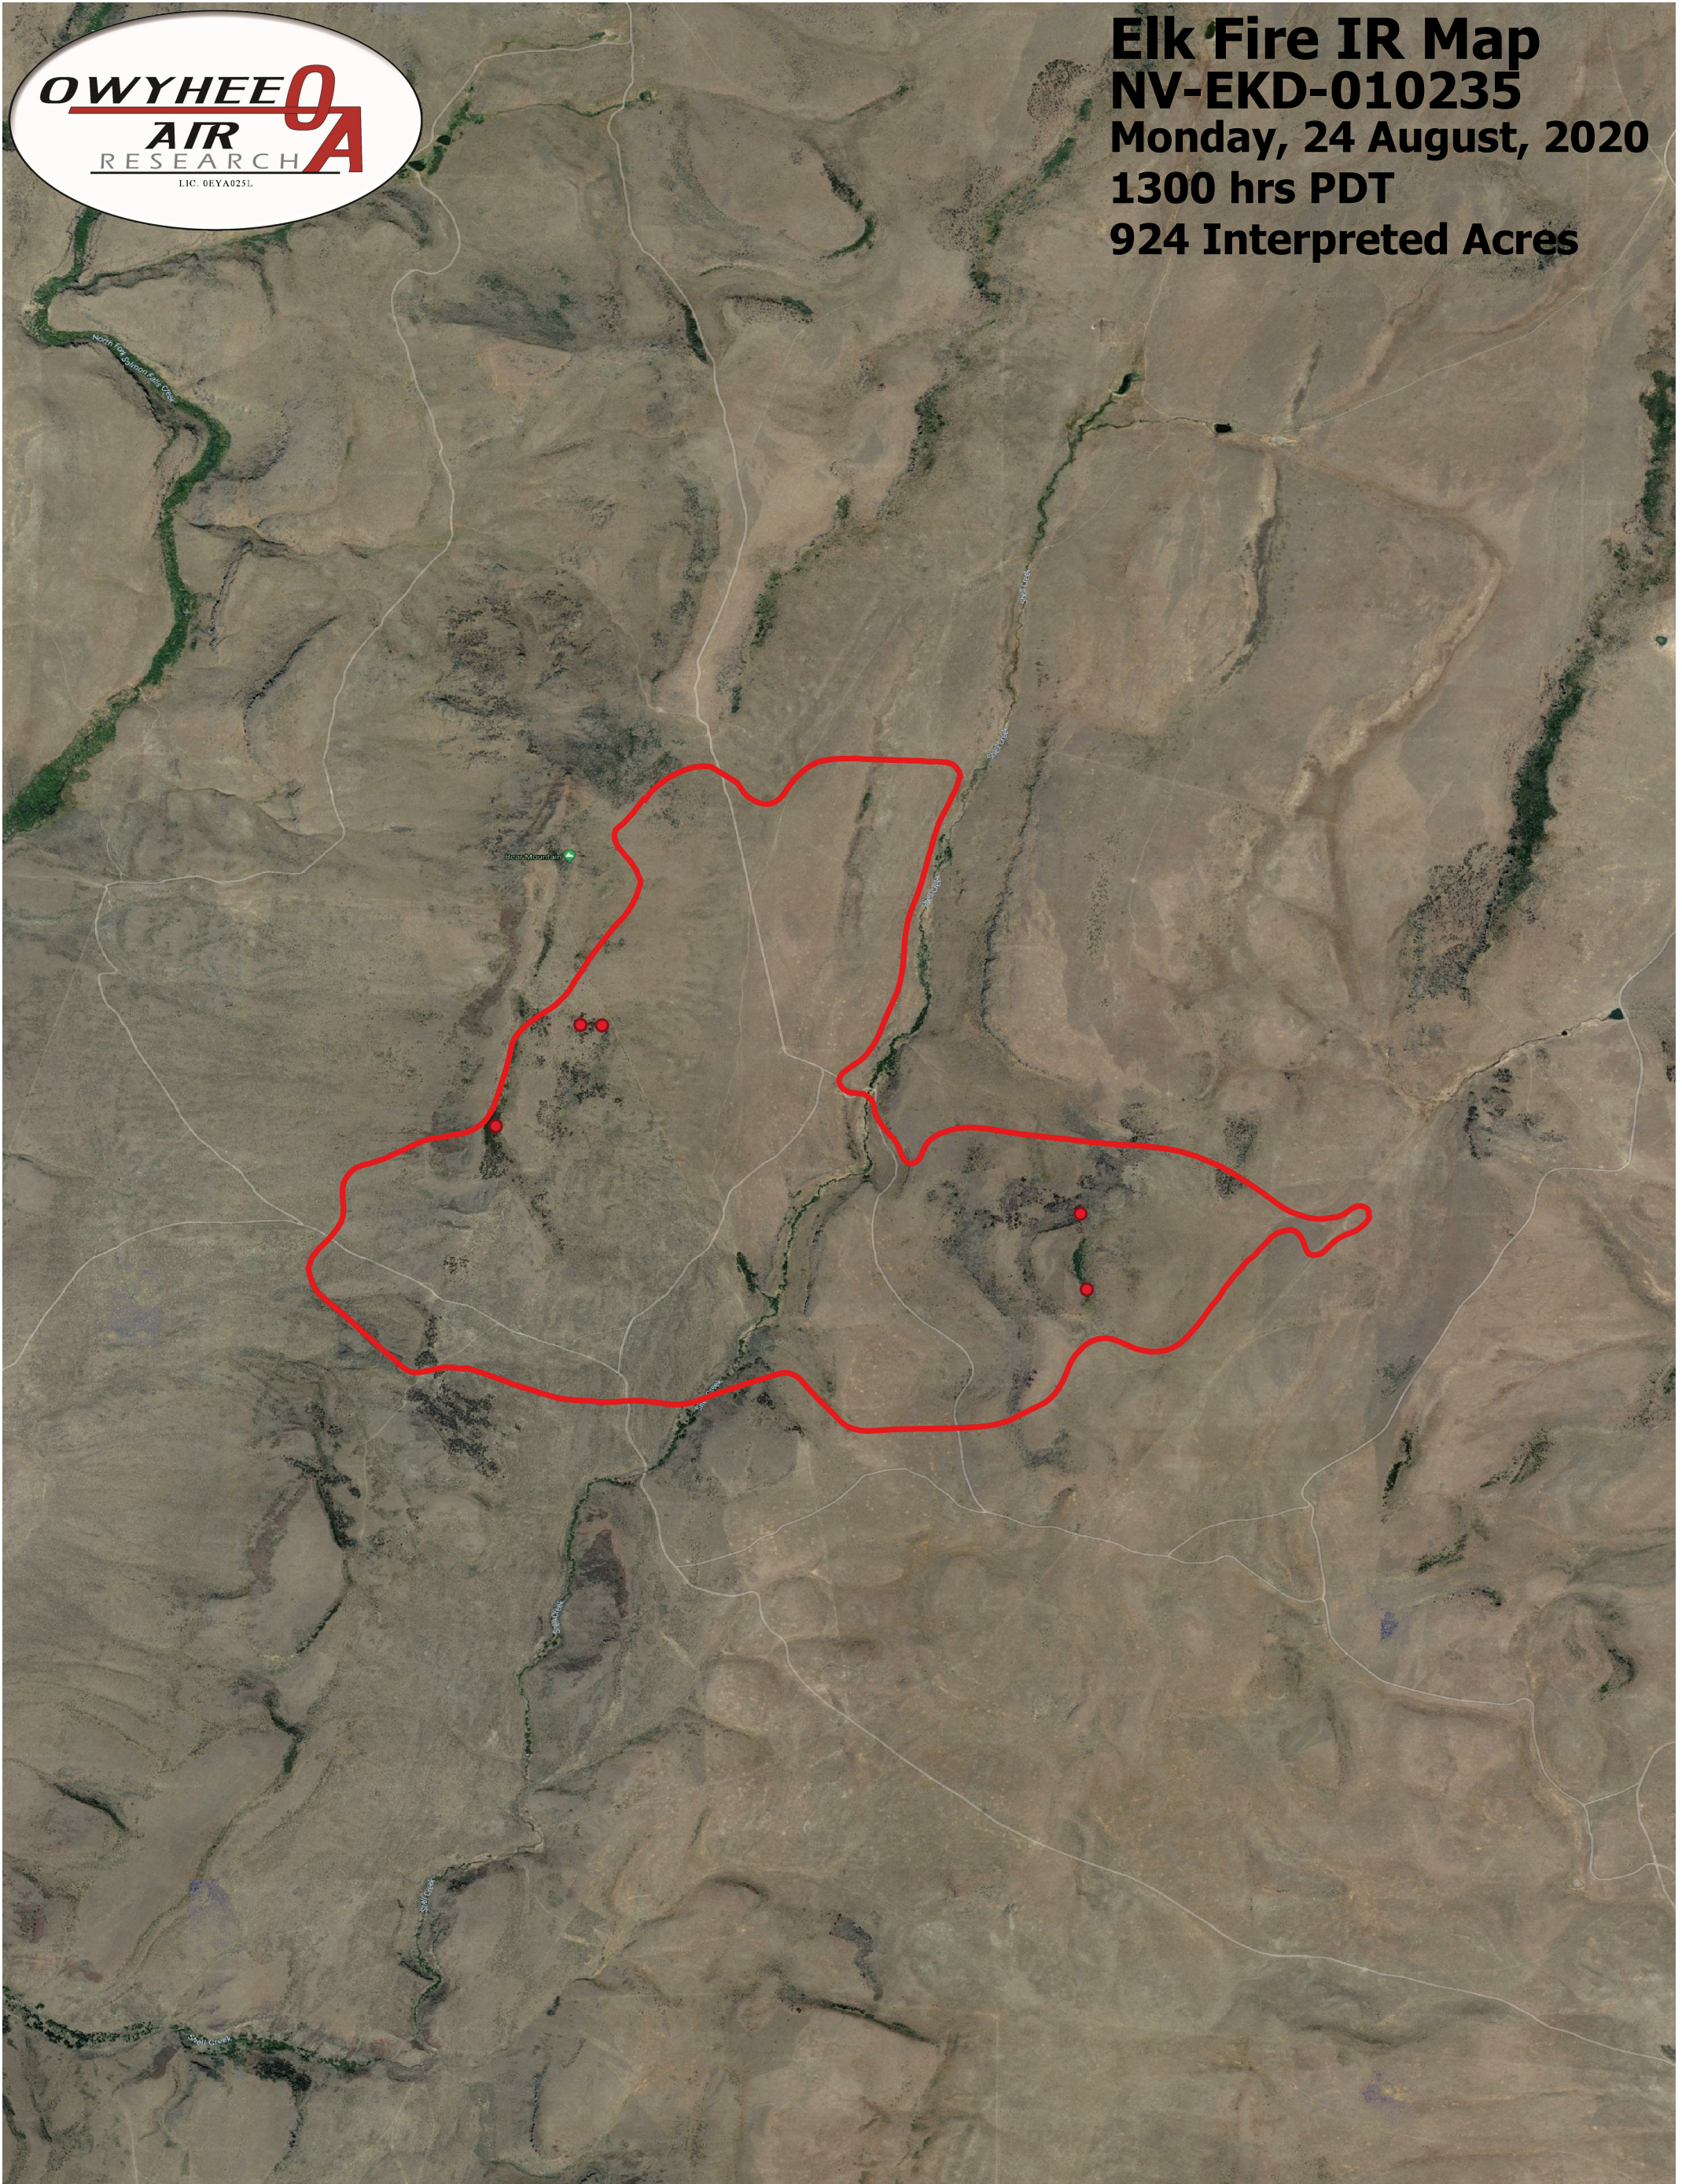

Elk Fire IR Map
NV-EKD-010235
Monday, 24 August, 2020
1300 hrs PDT
924 Interpreted Acres

- Legend**
- Burn Perimeter
 - Isolated Heat

Scale: 1:10,000
Projection: WGS 84
Produced by Owyhee Air Research, Inc.
IR Interpreter: Courtney Holley
fire@owyheear.com (208) 442-5405