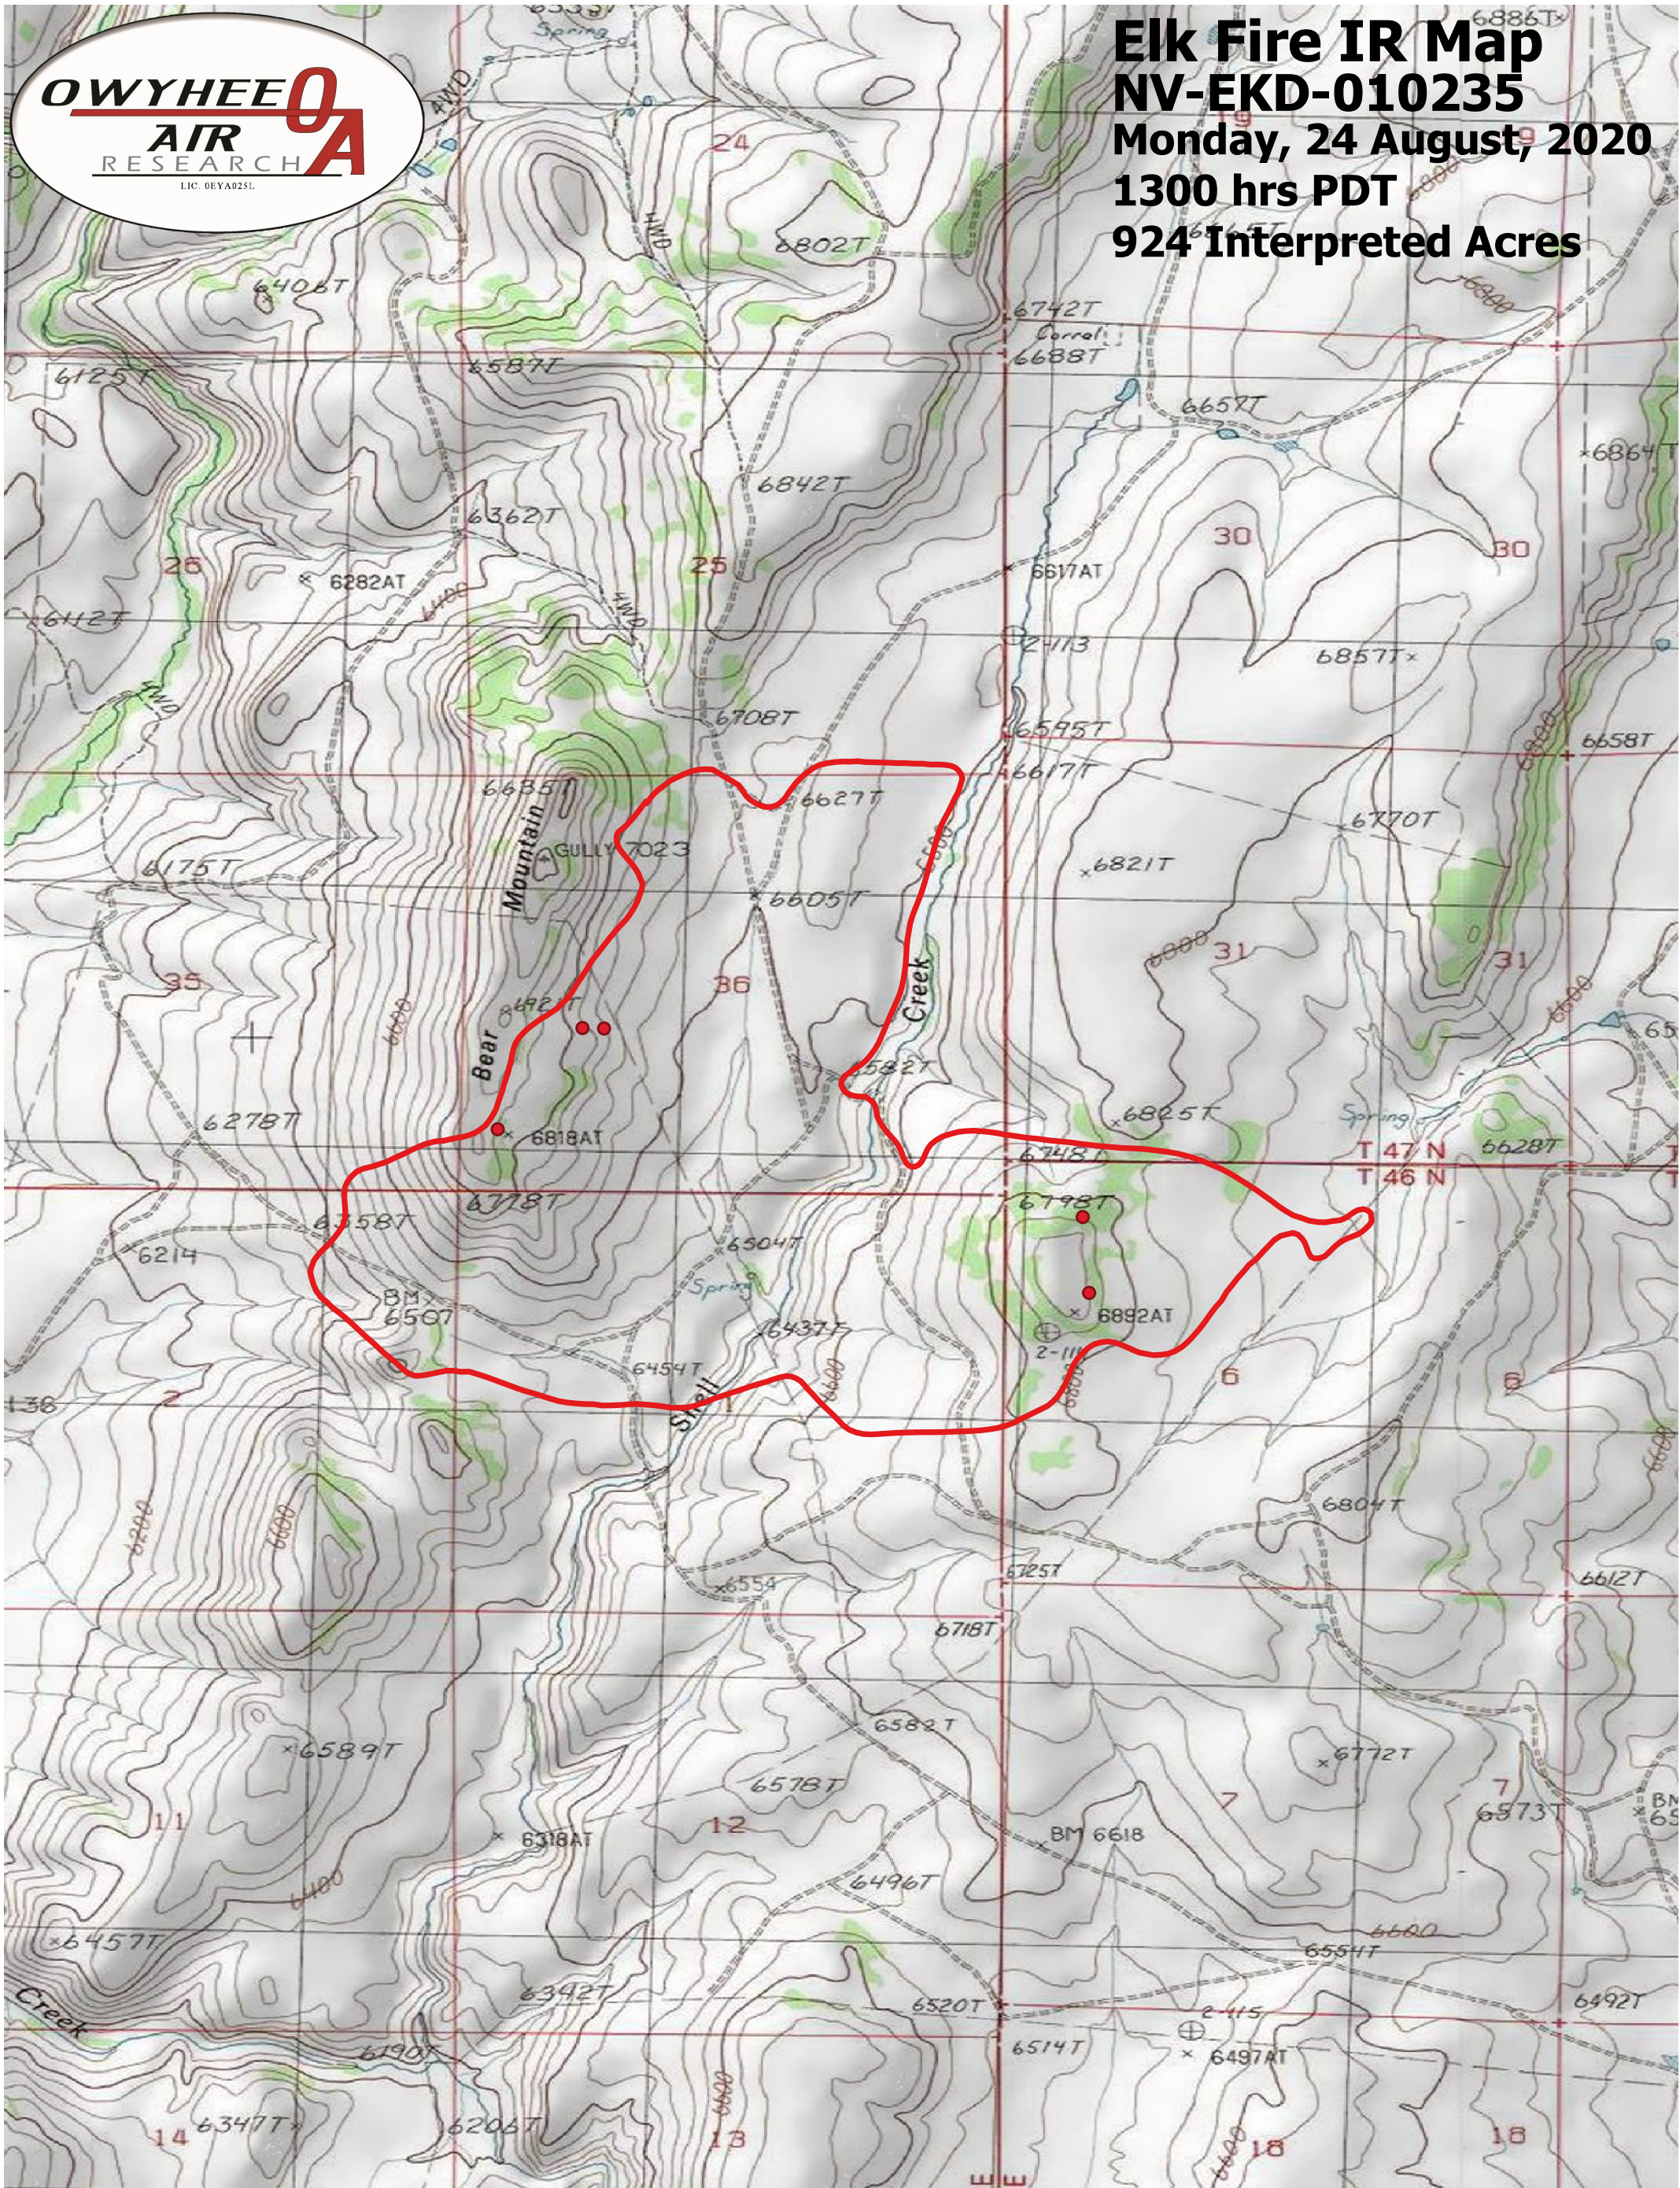

# Elk Fire IR Map

## NV-EKD-010235

Monday, 24 August, 2020  
1300 hrs PDT  
924 Interpreted Acres

- Legend**
- Burn Perimeter
  - Isolated Heat

Scale: 1:10,000  
Projection: WGS 84  
Produced by Owyhee Air Research, Inc.  
IR Interpreter: Courtney Holley  
fire@owyheeair.com (208) 442-5405