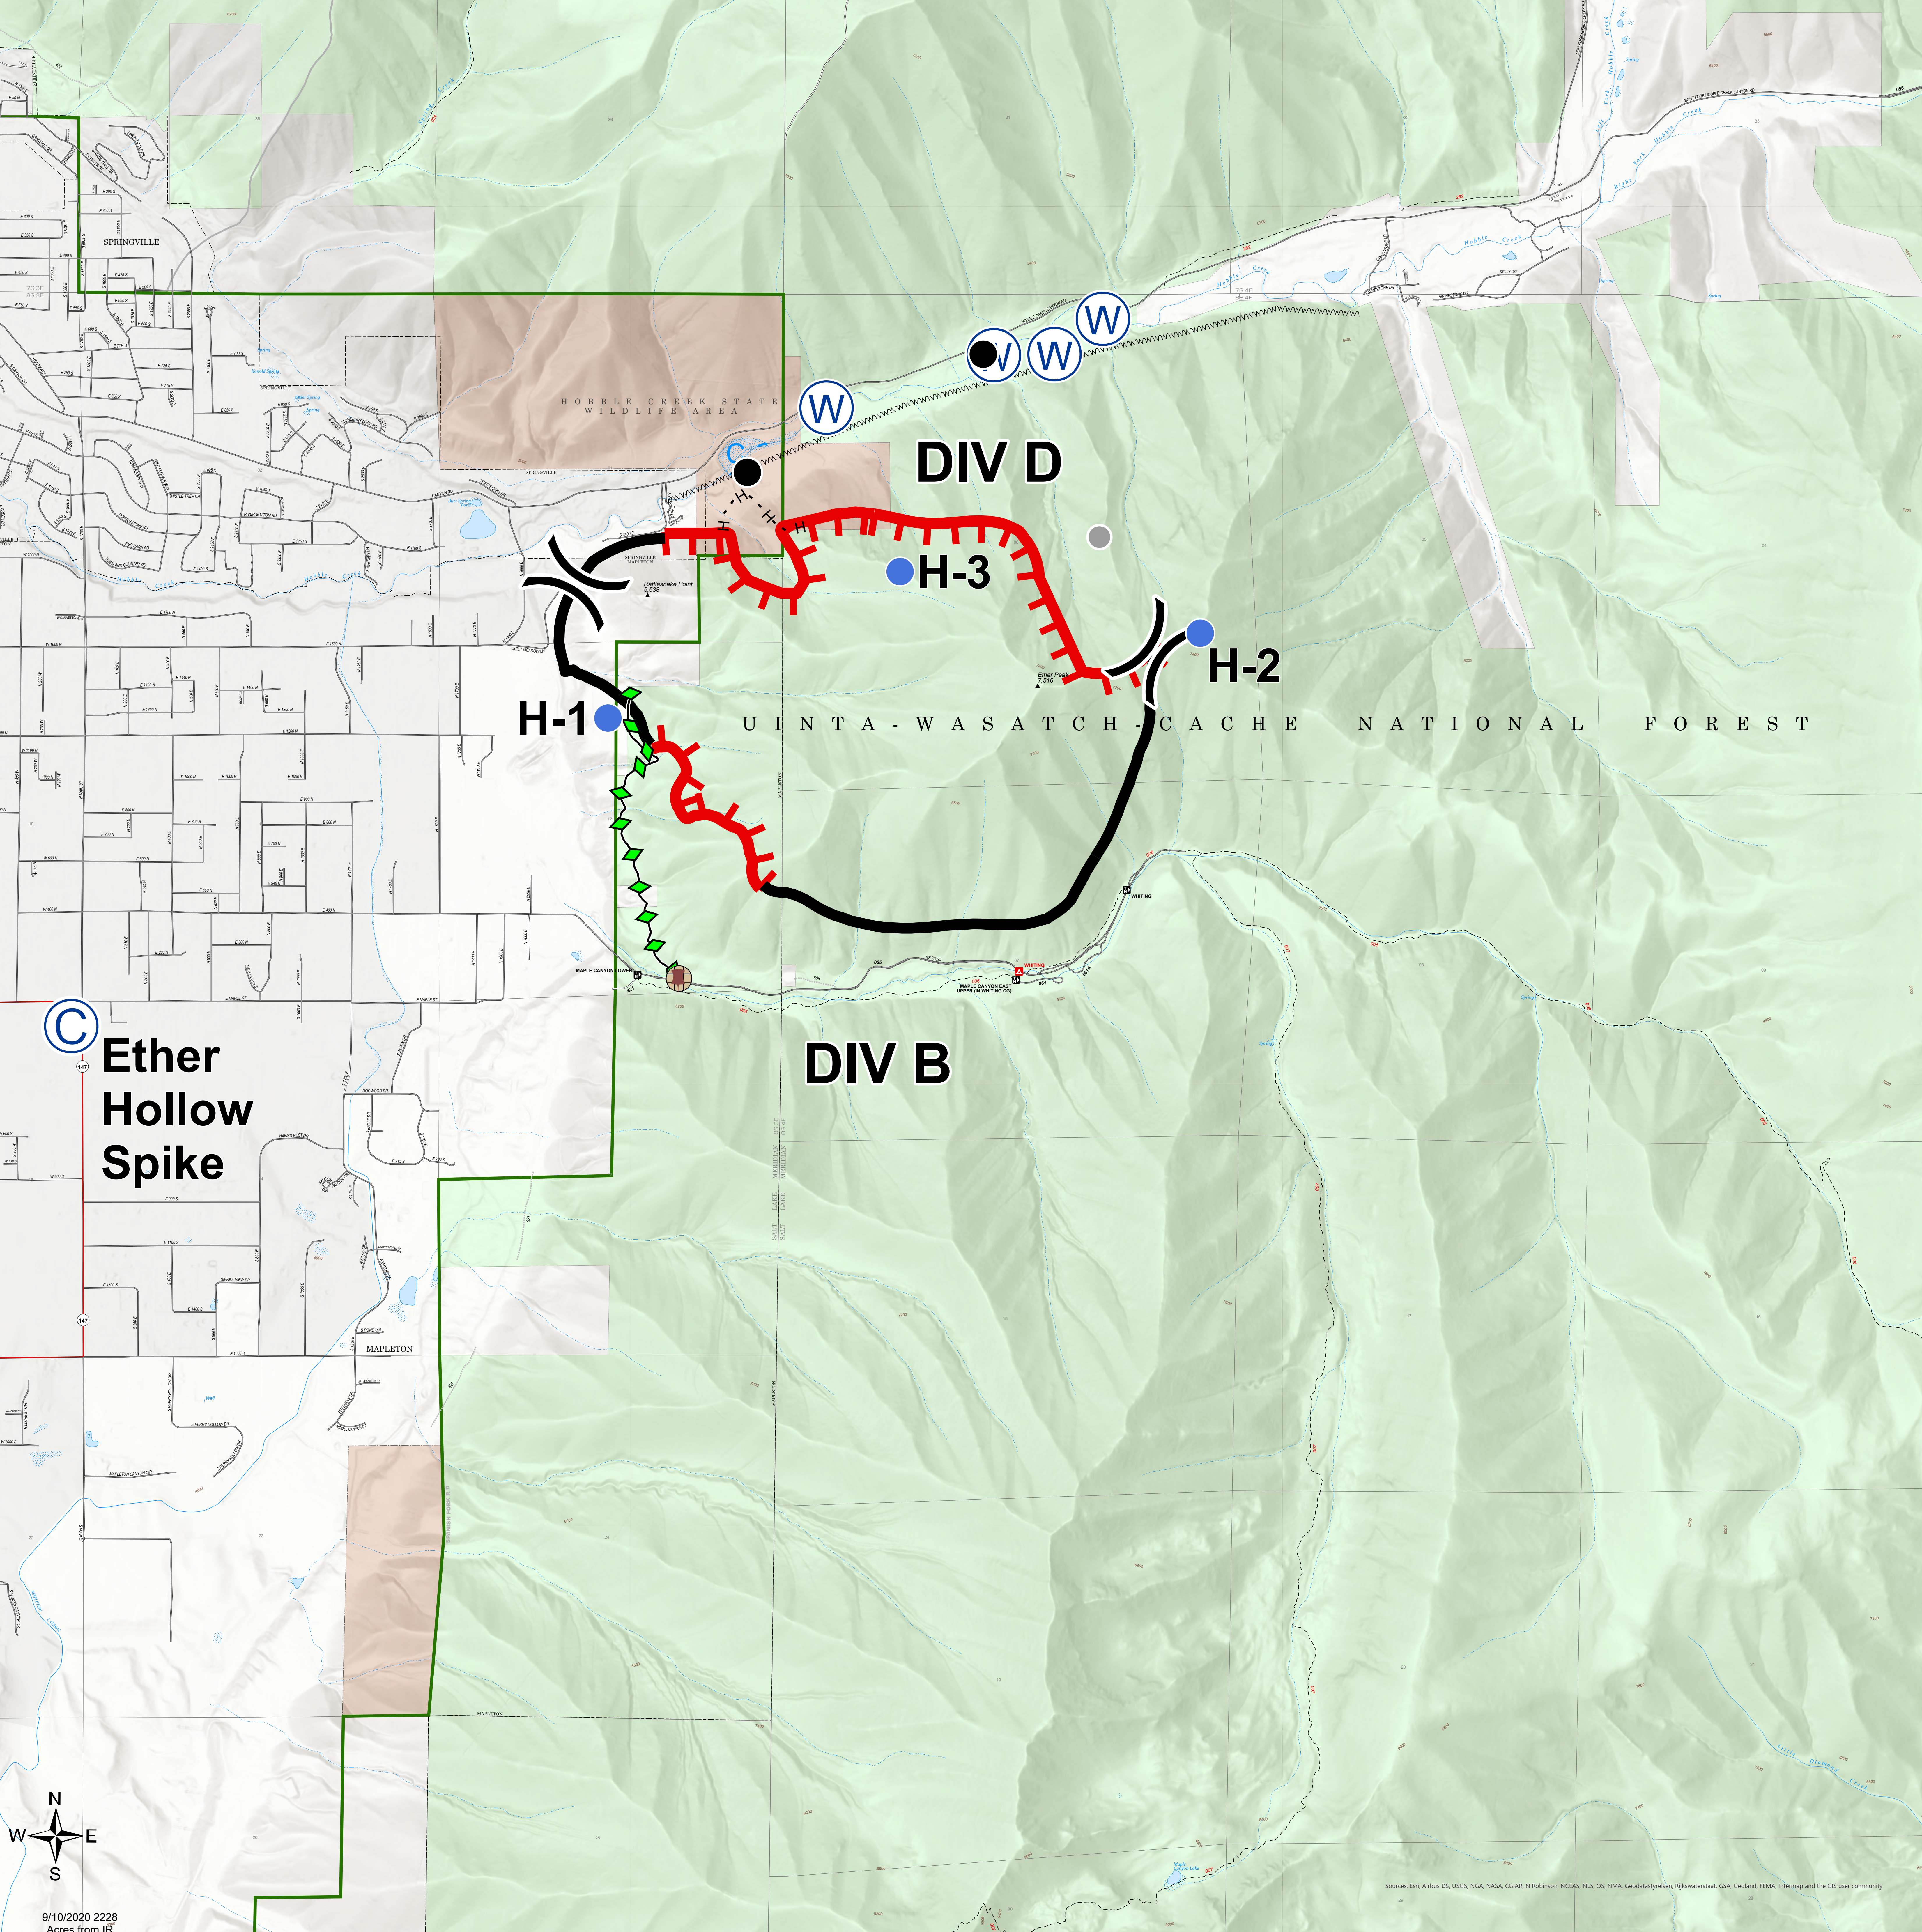

BRIEFING

Ether Hollow
UT-NWS-000897
9/11 Day

869 acres at 09/08/2020 1800

9/10/2020 2228
Acres from IR
North American 1983 Datum. Lat/Long