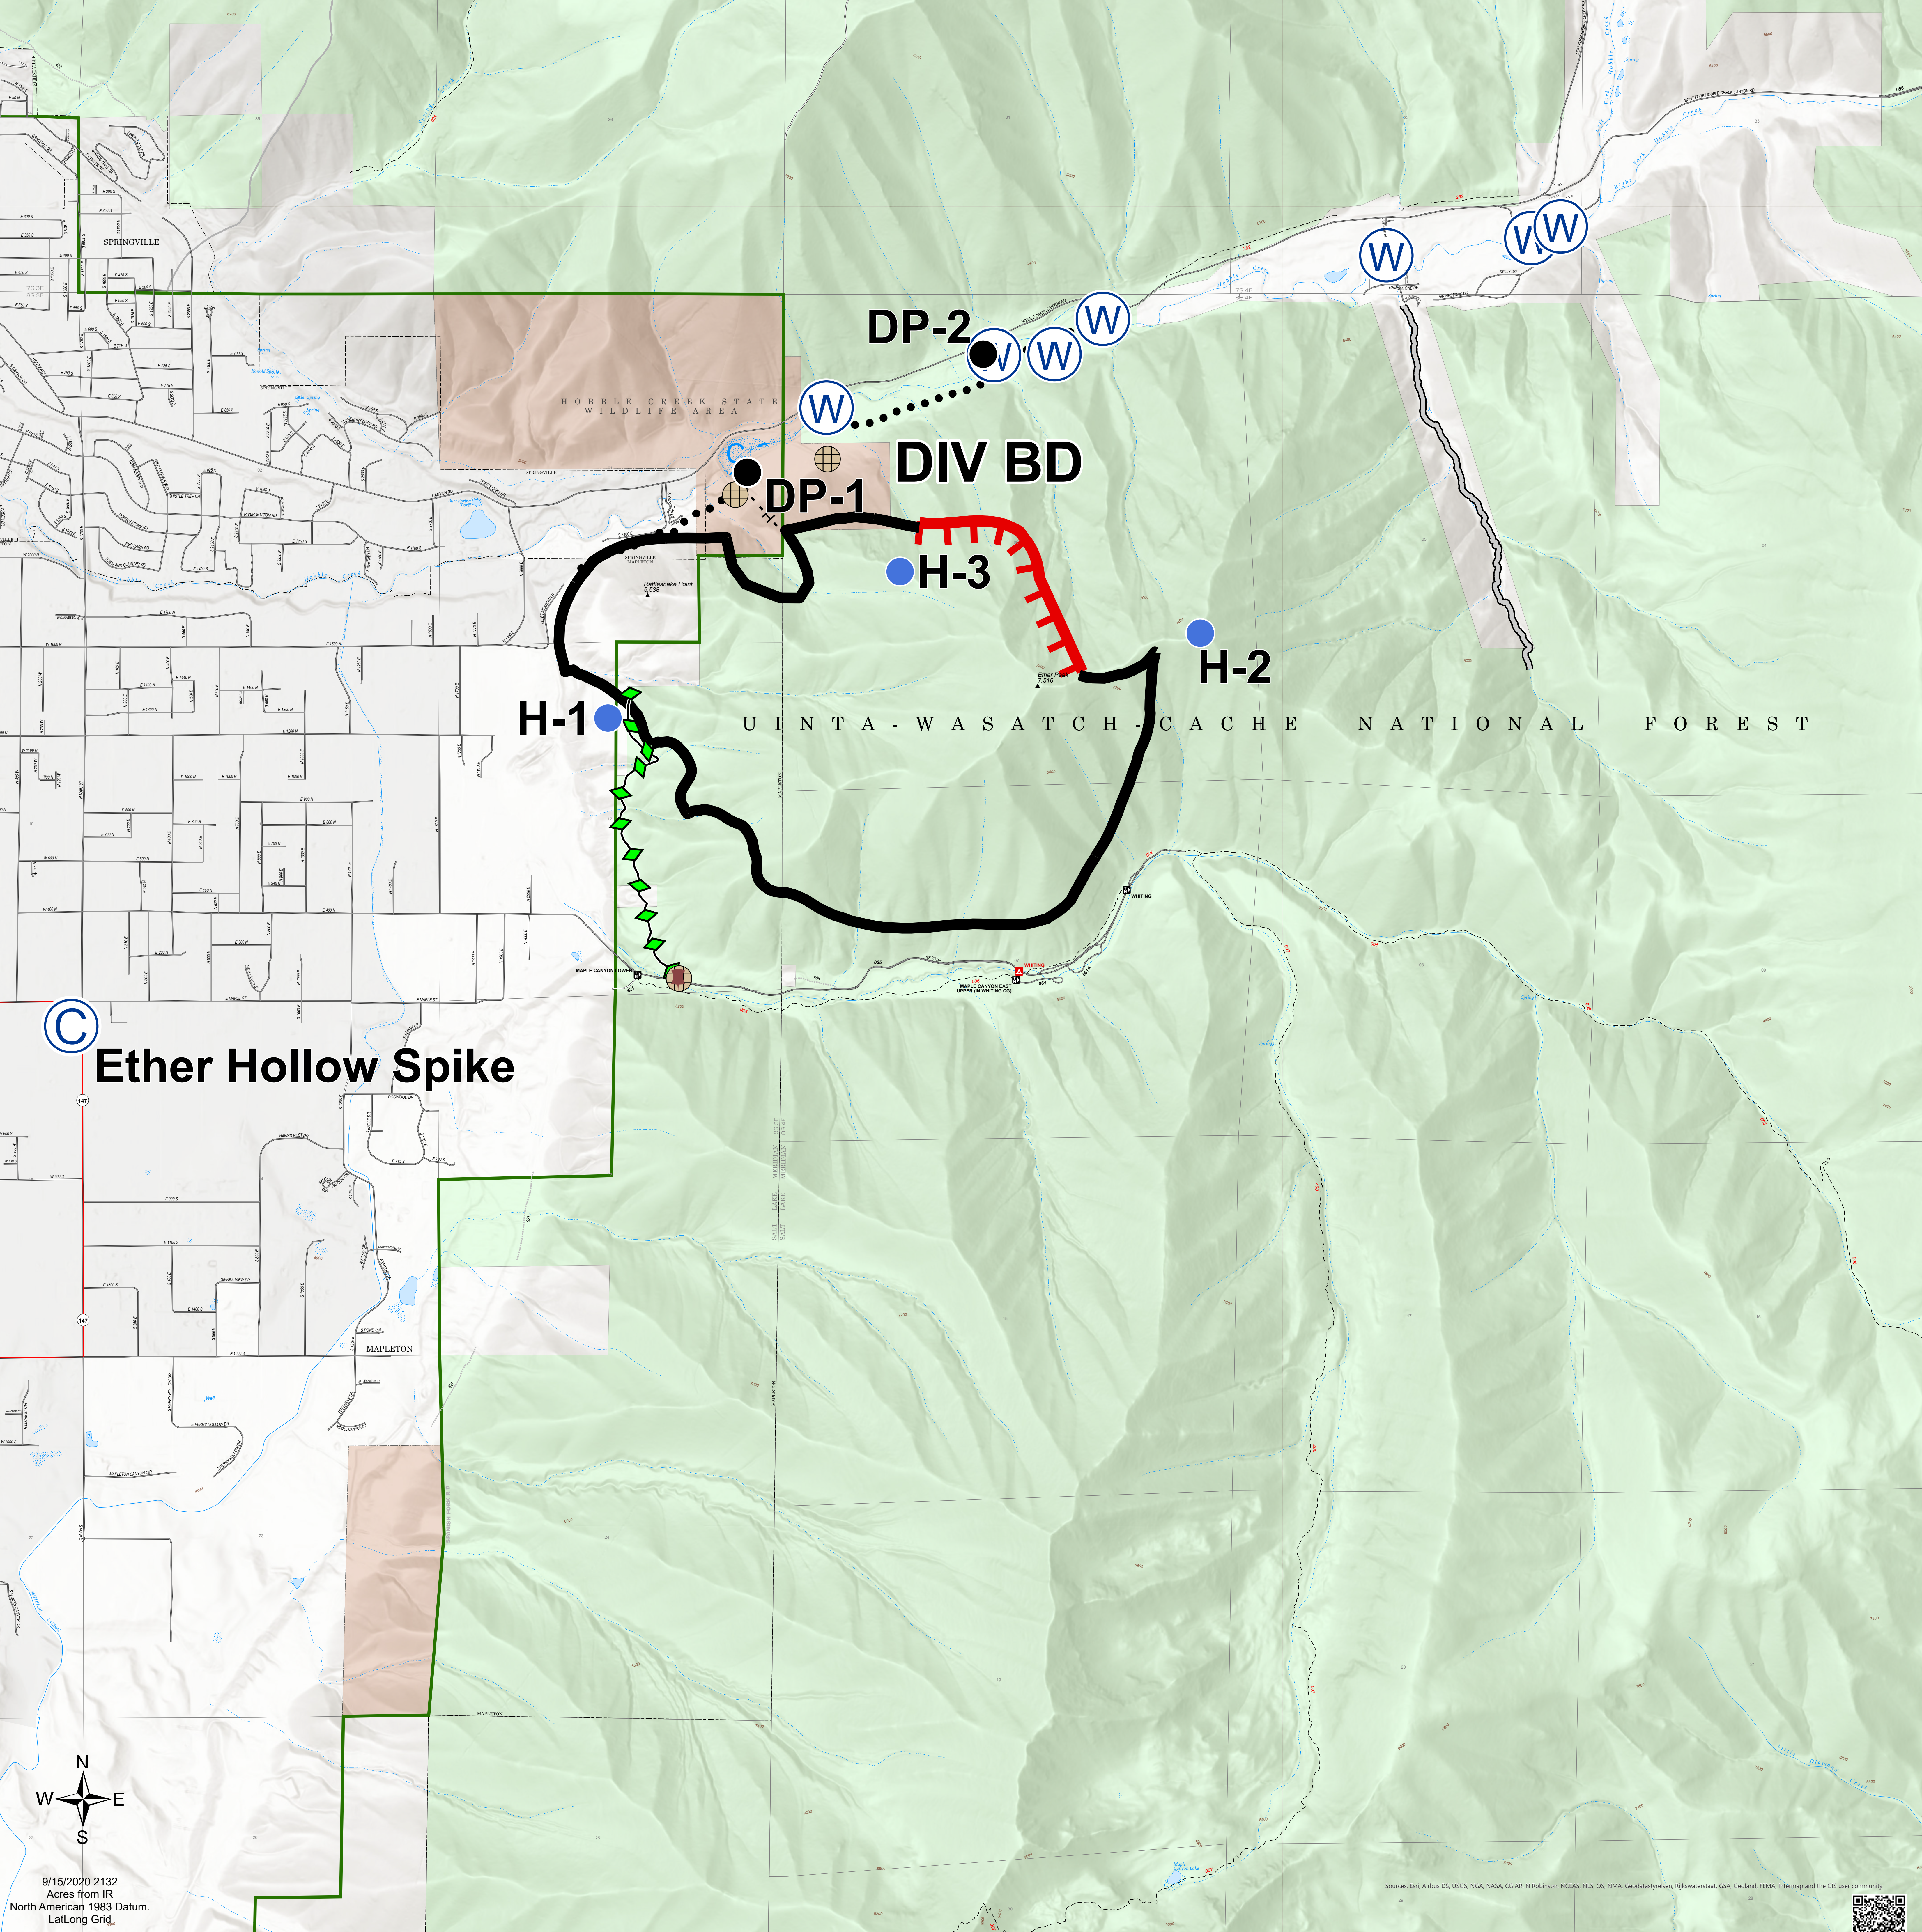

# BRIEFING

Ether Hollow  
UT-UWF-000897  
9/16 Day

869 acres at 09/08/2020 1800

9/15/2020 2132  
Acres from IR  
North American 1983 Datum.  
LatLong Grid.