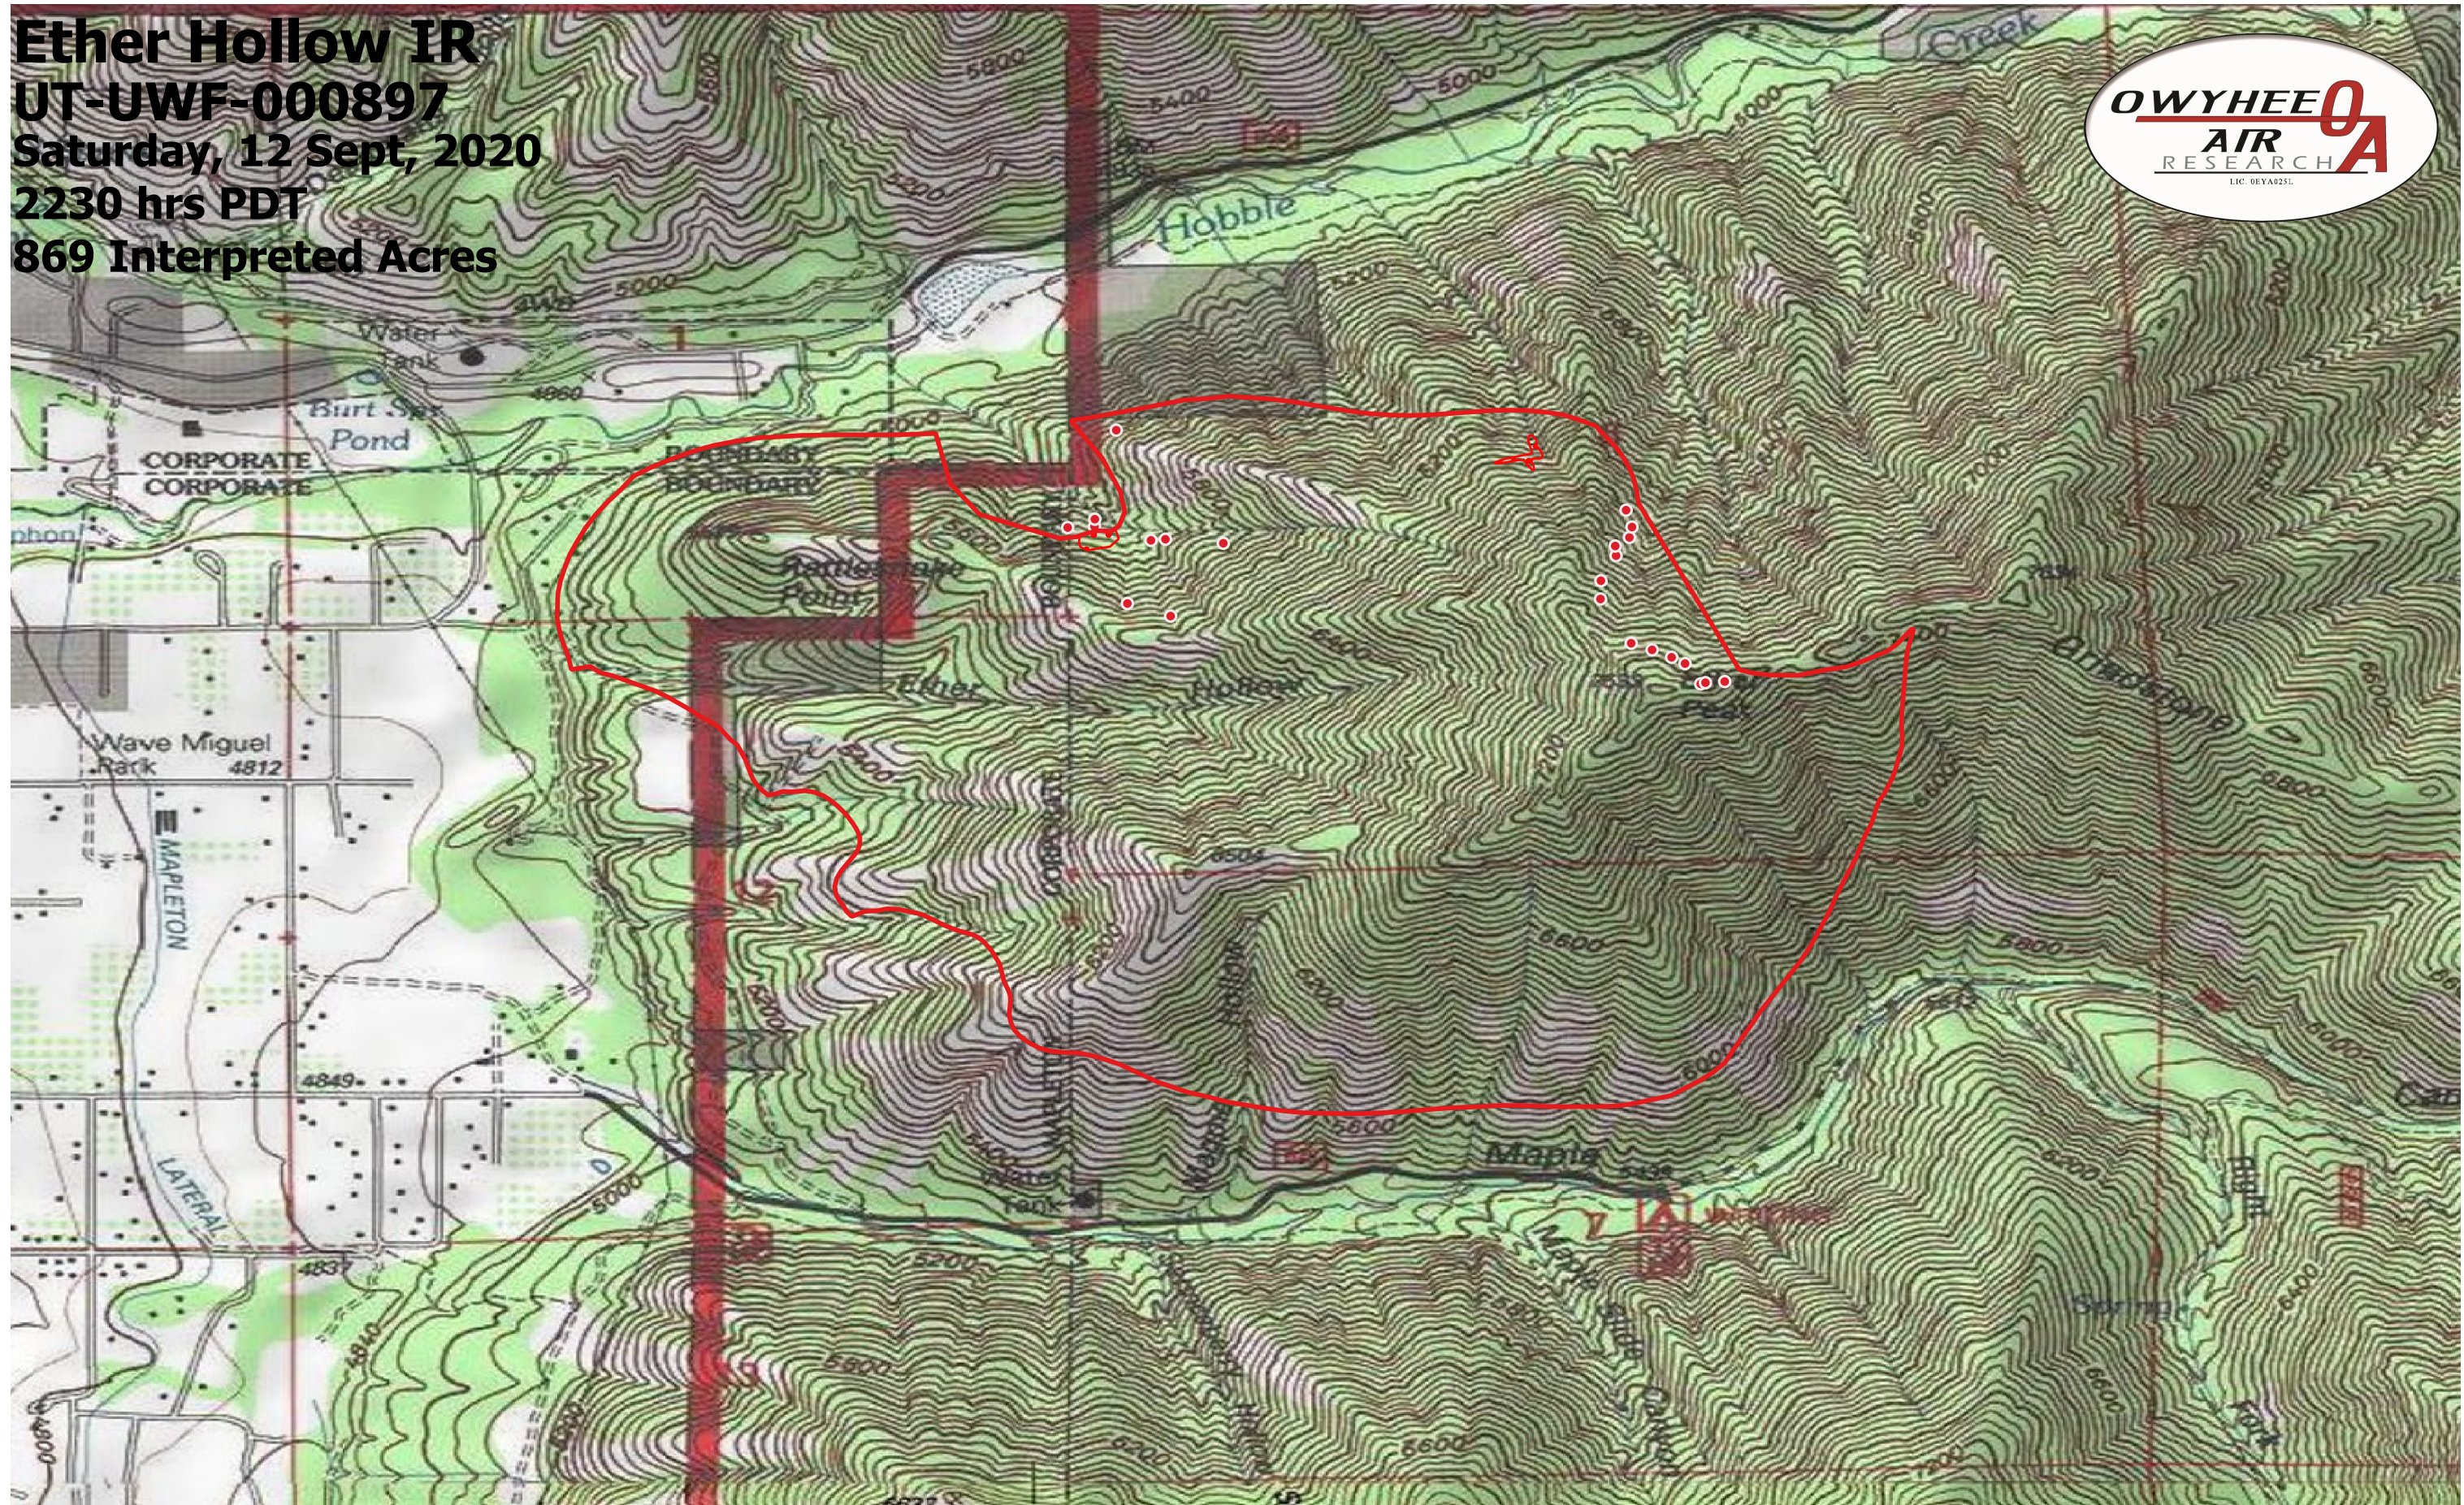

Ether Hollow IR
UT-UWF-000897
Saturday, 12 Sept, 2020
2230 hrs PDT
869 Interpreted Acres

- Legend**
- Burn Perimeter
 - Scattered Heat
 - Isolated Heat

Scale: 1:15,000
Projection: WGS 84
Produced by Owyhee Air Research, Inc.
IR Interpreter: C. Merriman
fire@owyheear.com (208) 442-5405