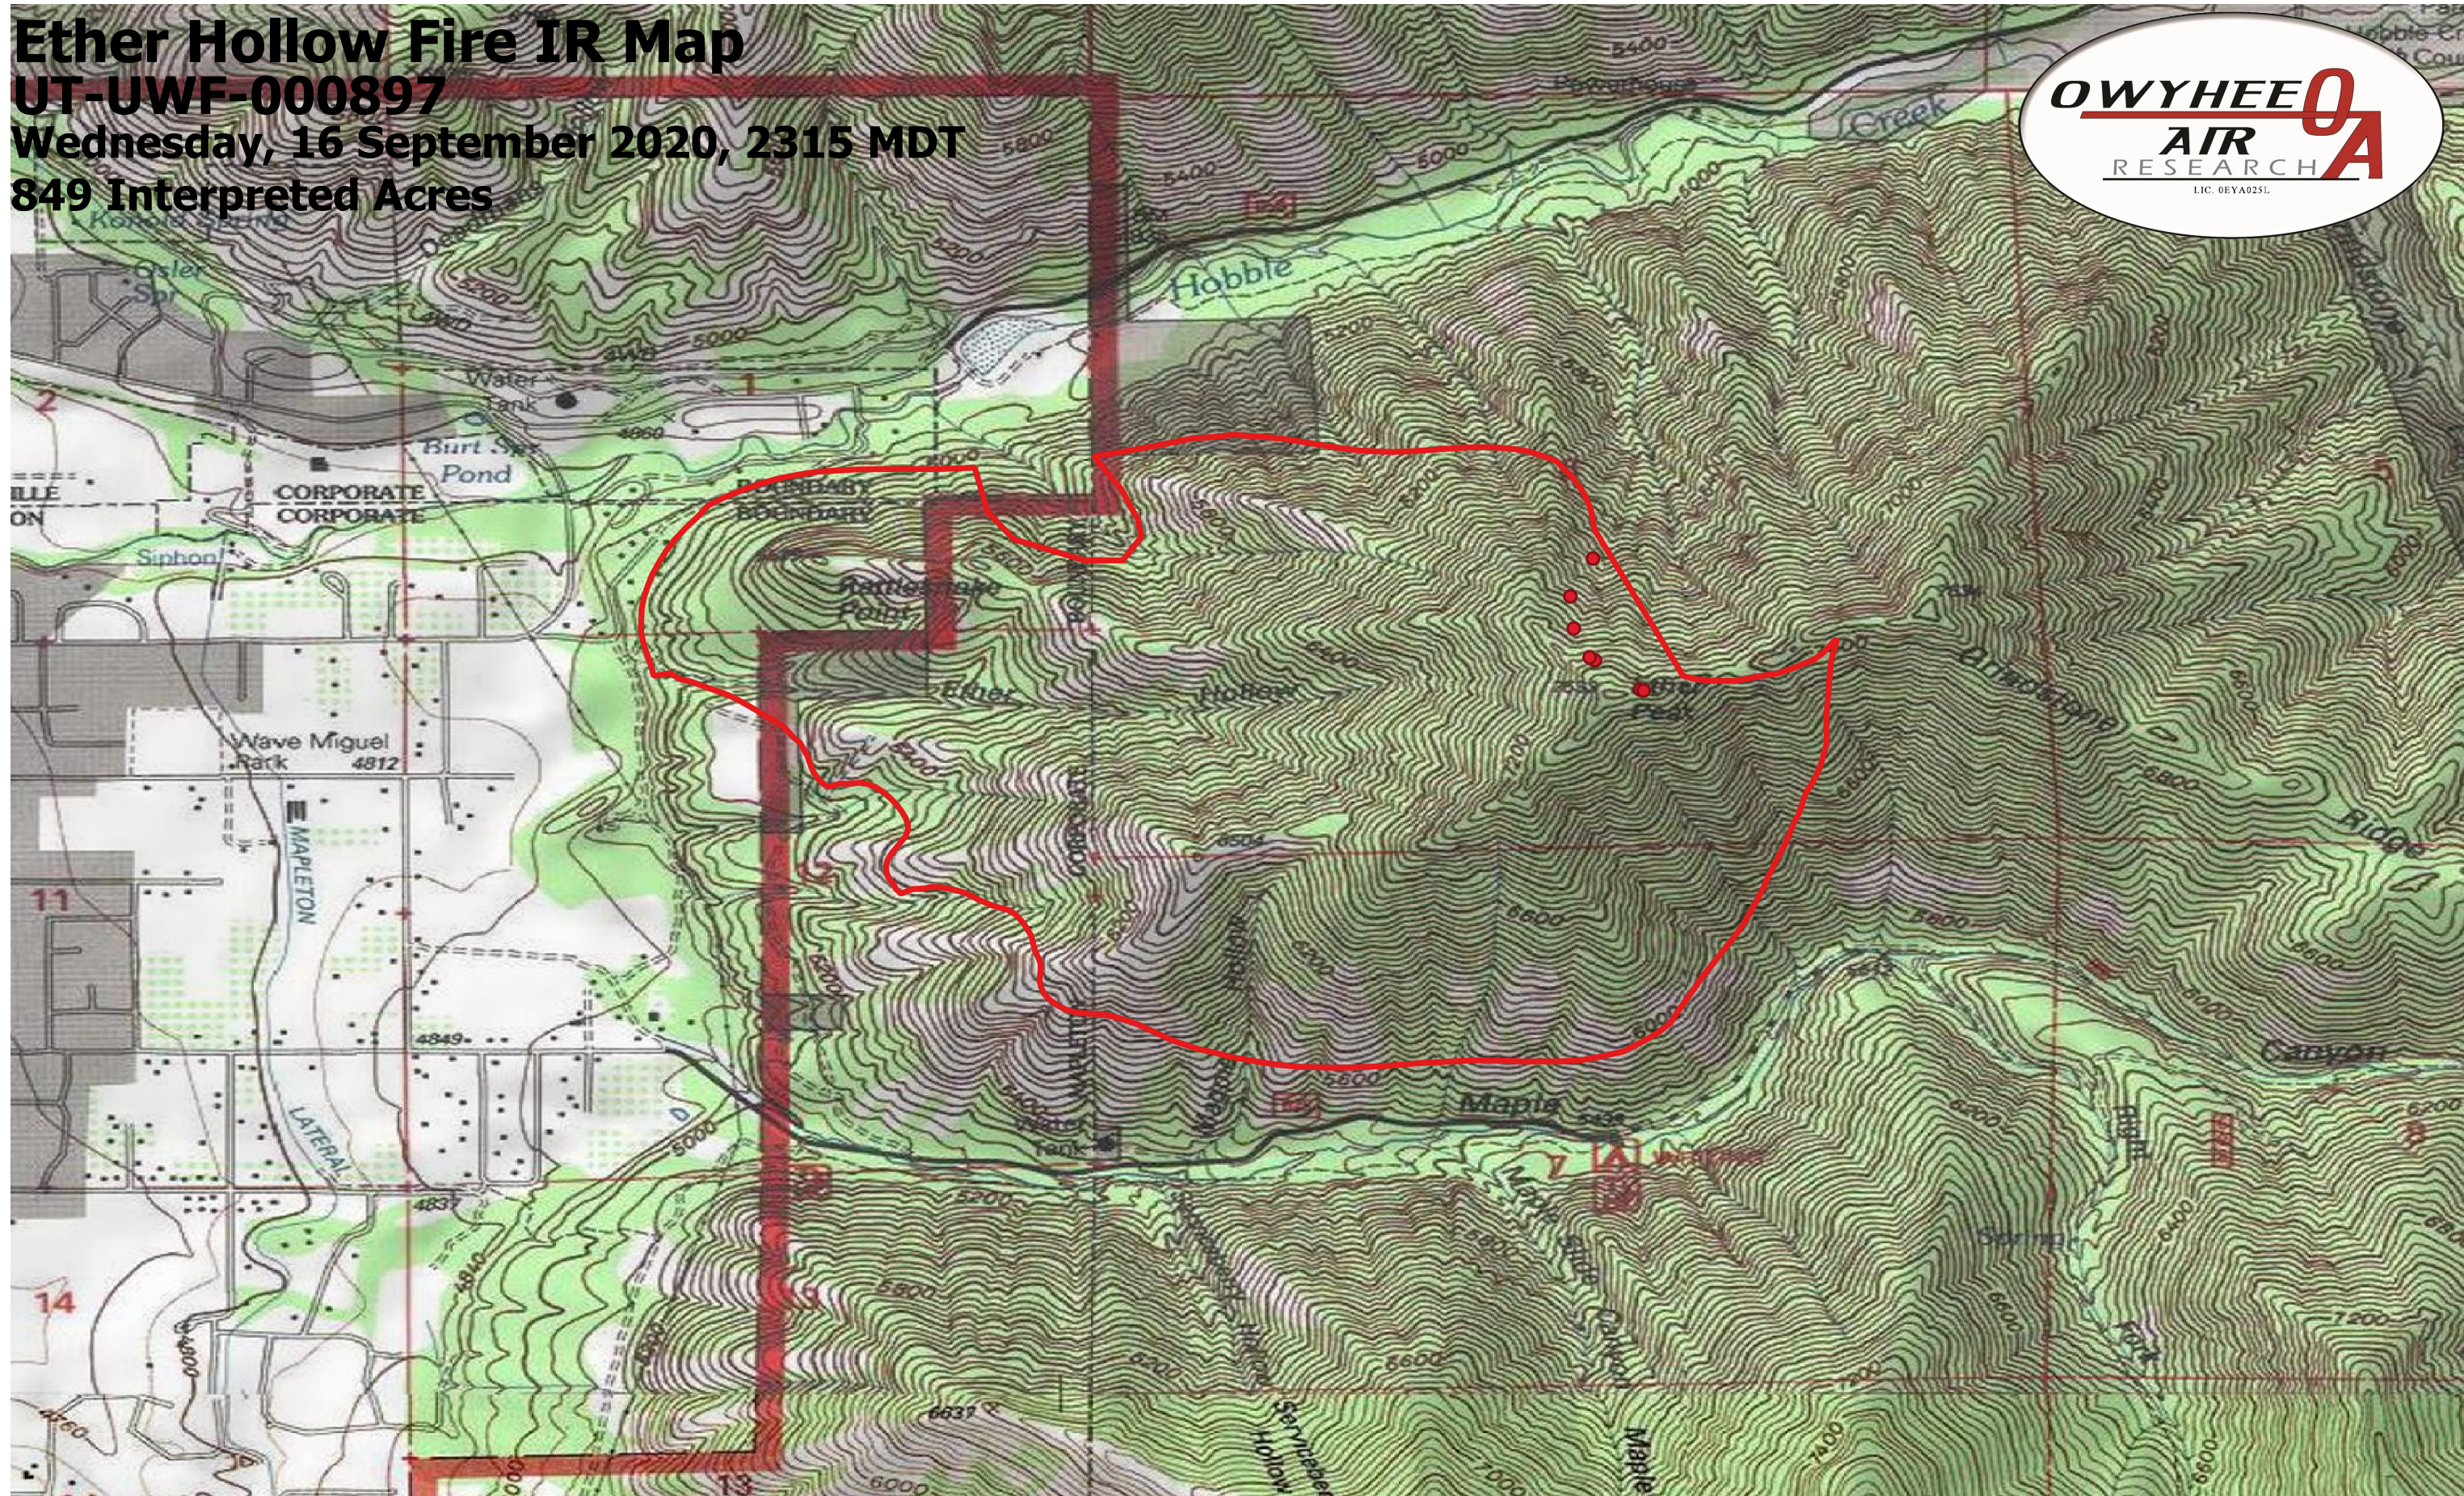

Ether Hollow Fire IR Map

UT-UWF-000897

Wednesday, 16 September 2020, 2315 MDT

849 Interpreted Acres

Legend

- IR Isolated Heat
- Burn Perimeter

Scale: 1:10,000

Projection: WGS 84