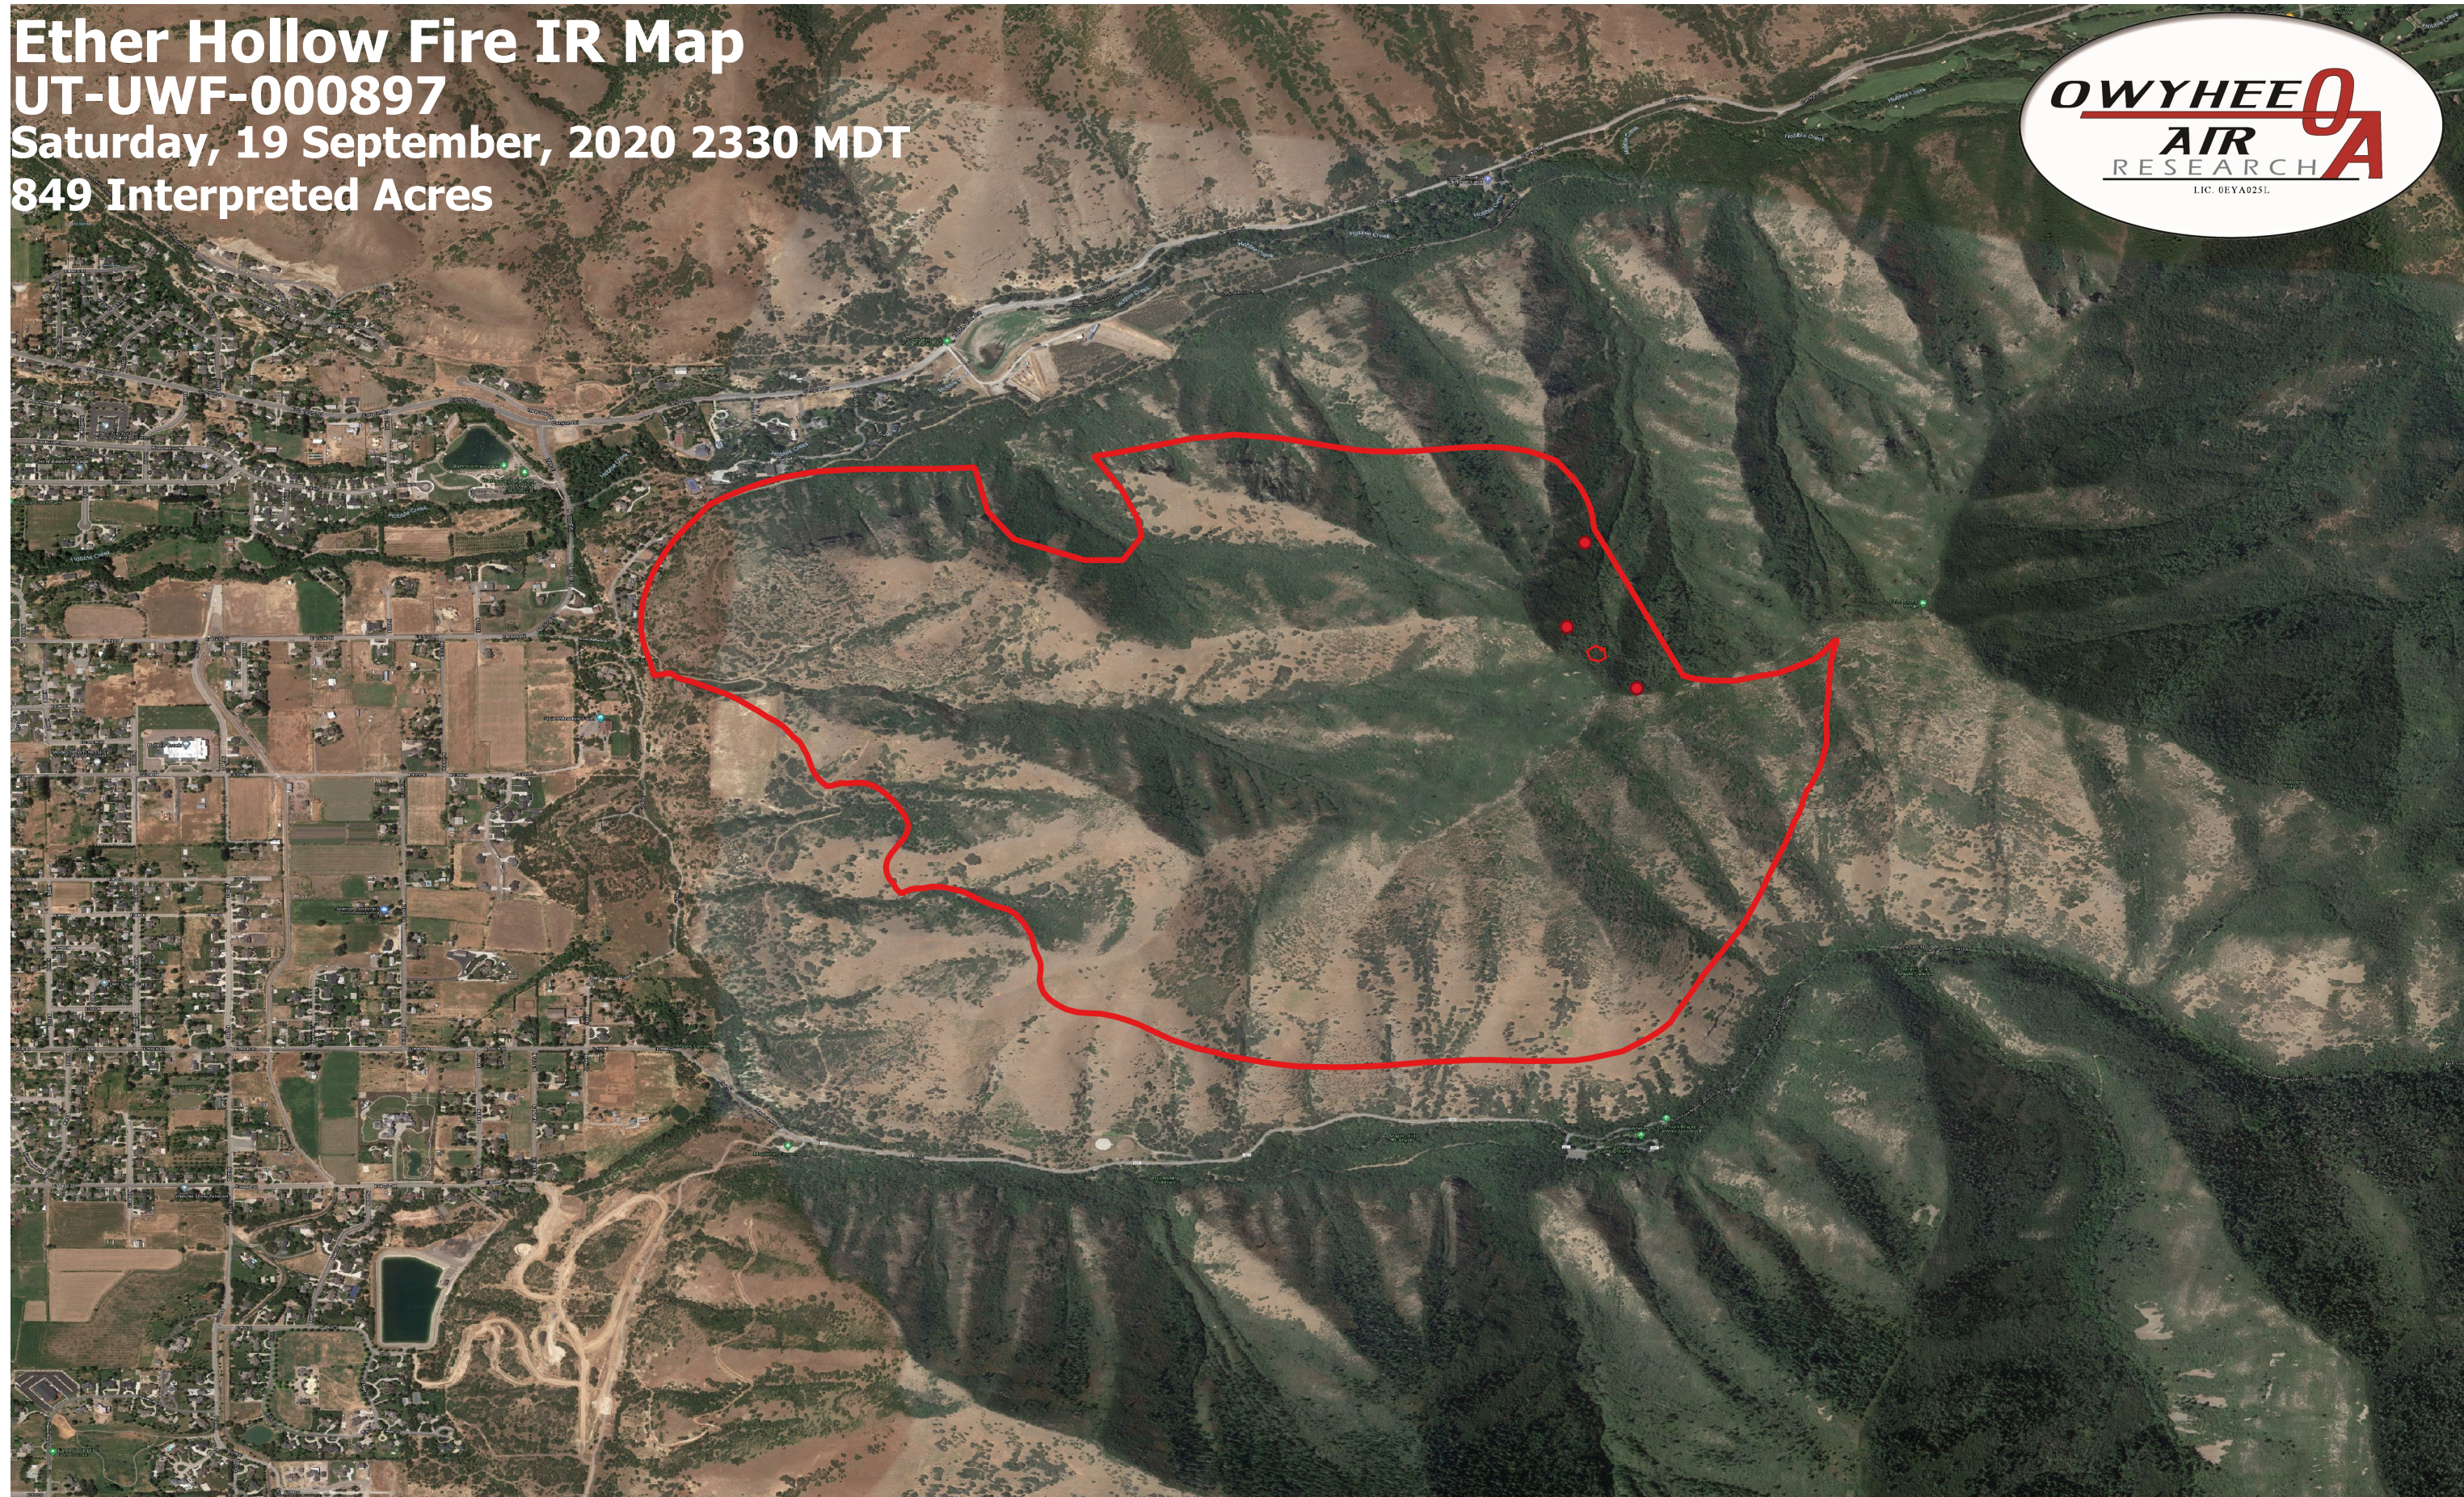

Ether Hollow Fire IR Map
UT-UWF-000897
Saturday, 19 September, 2020 2330 MDT
849 Interpreted Acres

- Legend**
- IR Isolated Heat
 - ▭ Burn Perimeter
 - ⋯ IR Scattered Heat

Scale: 1:10,000
Projection: WGS 84
Produced by Owyhee Air Research, Inc.
IR Interpreter: C. Merriman
fire@owyheear.com (208) 442-5405