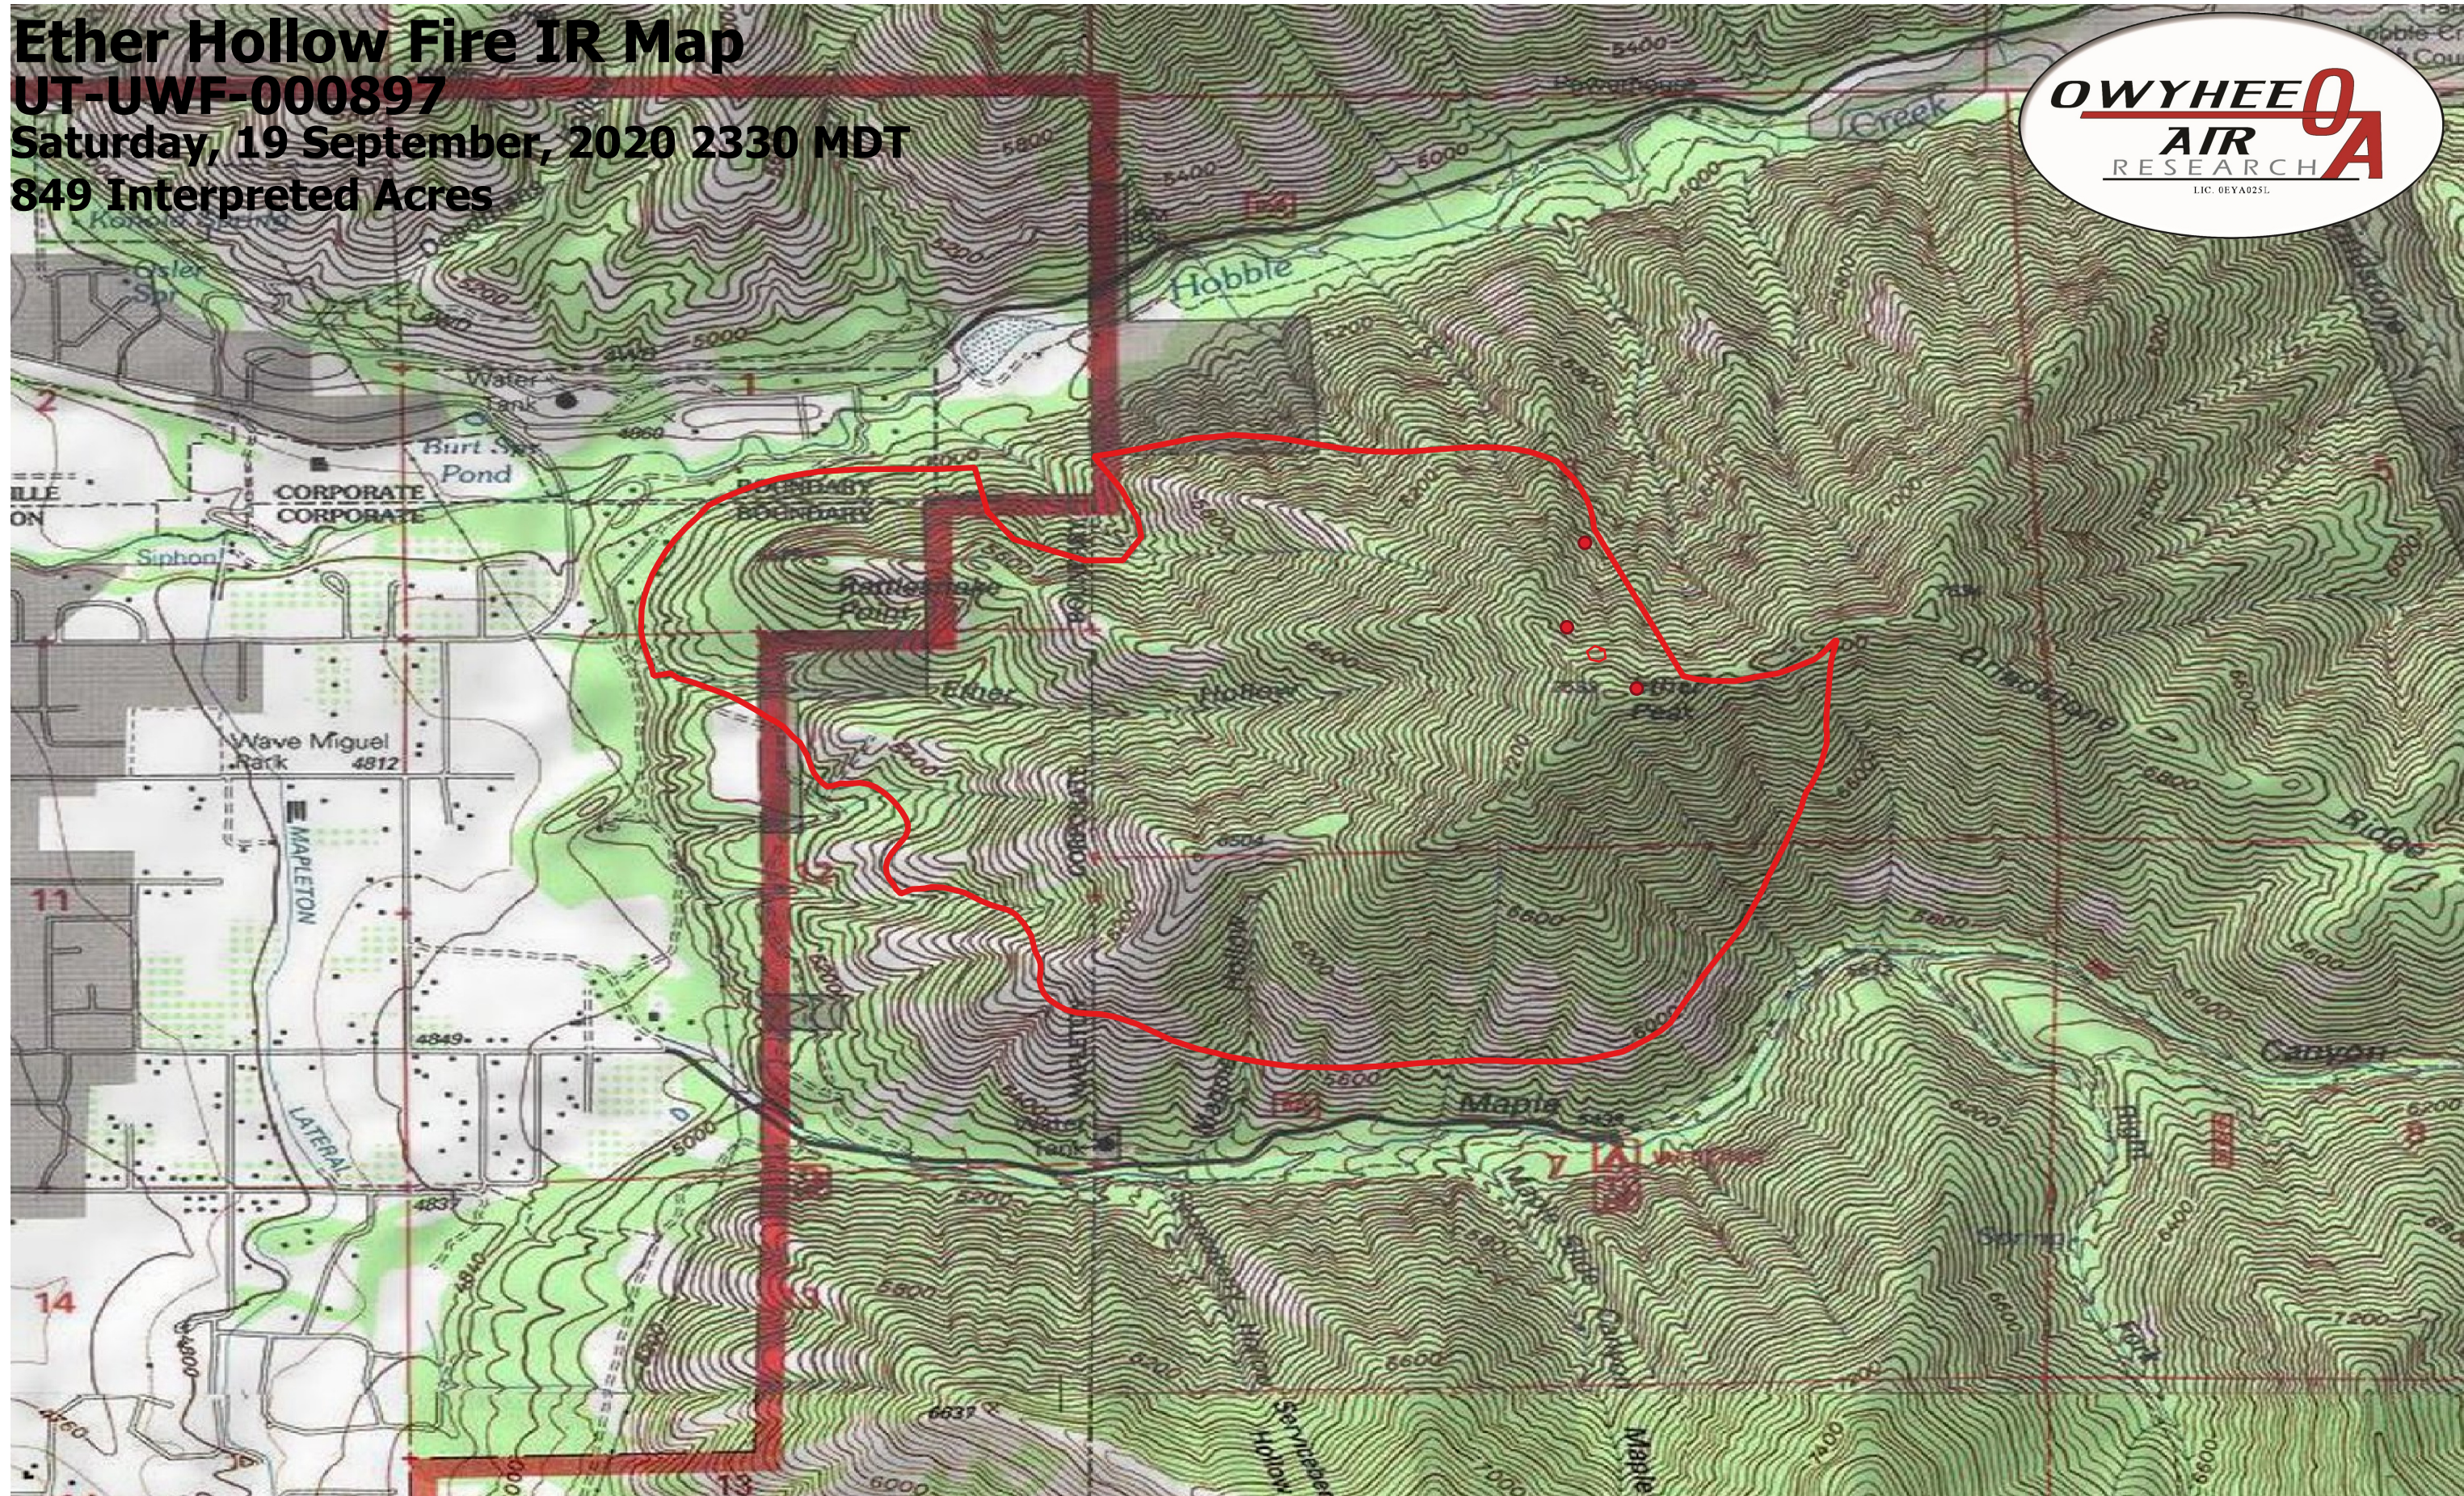

Ether Hollow Fire IR Map

UT-UWF-000897

Saturday, 19 September, 2020 2330 MDT

849 Interpreted Acres

Legend

- IR Isolated Heat
- ▭ Burn Perimeter
- ⋯ IR Scattered Heat

Scale: 1:10,000

Projection: WGS 84