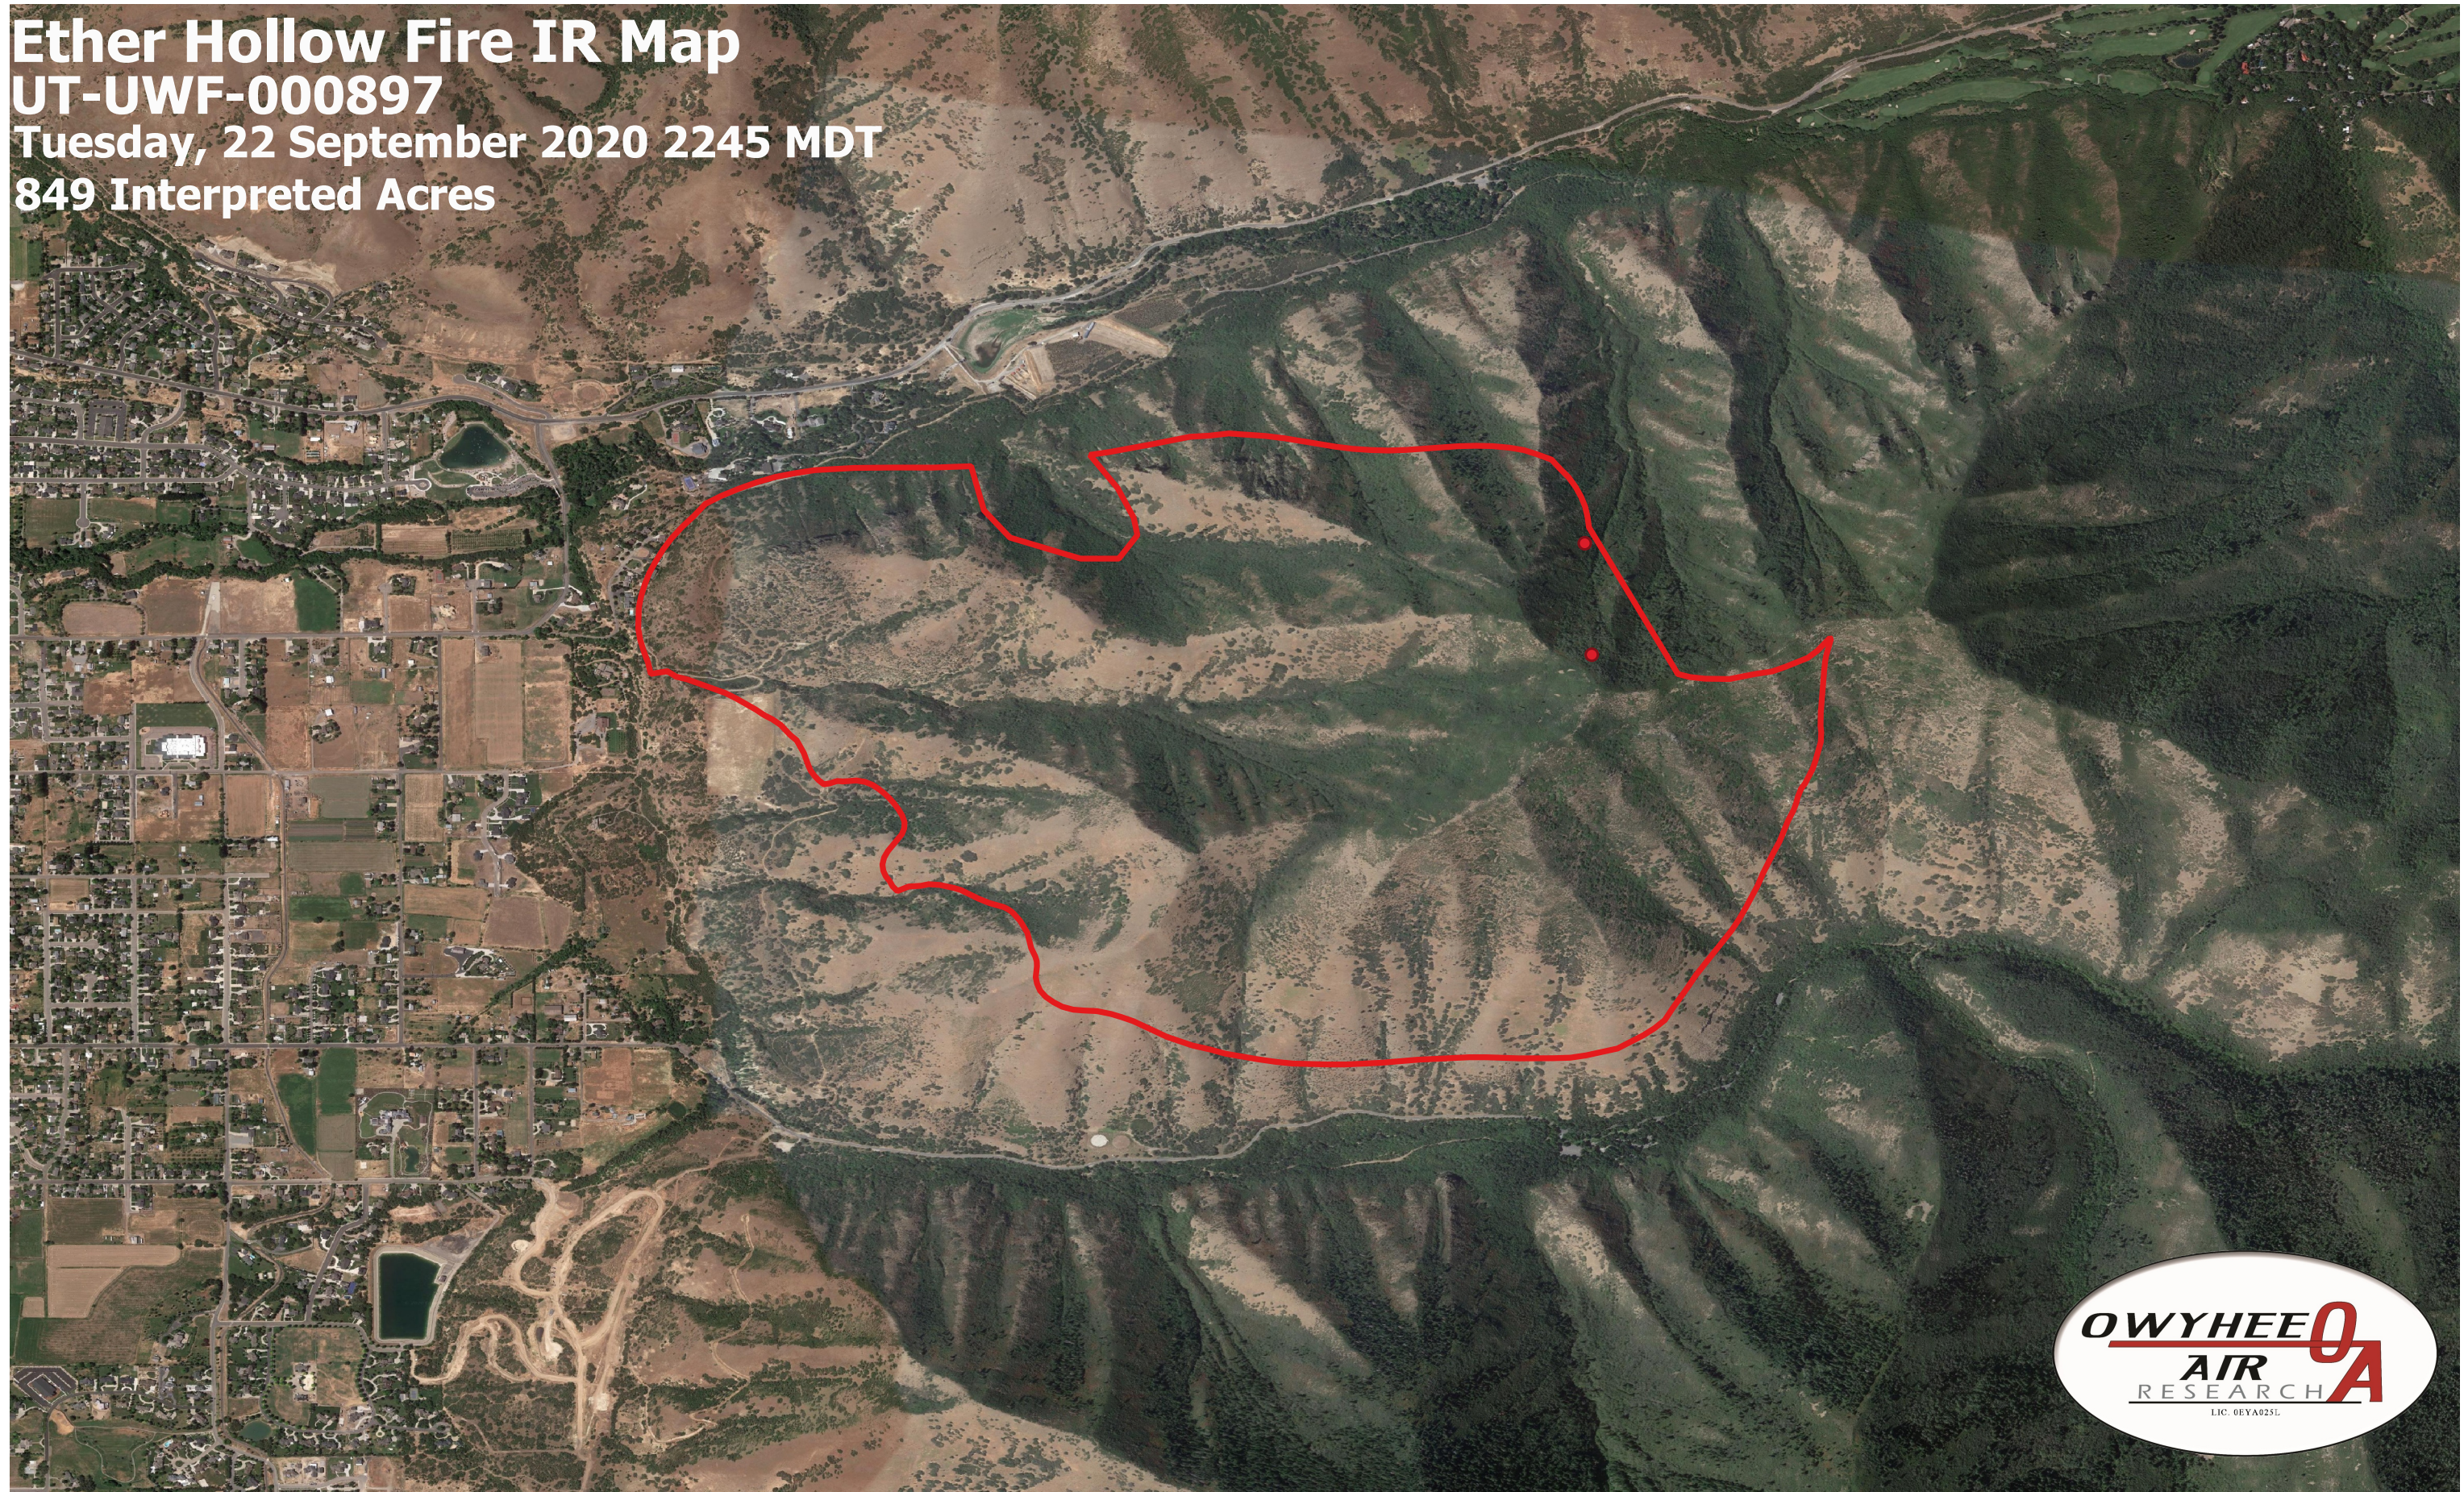

# Ether Hollow Fire IR Map

UT-UWF-000897

Tuesday, 22 September 2020 2245 MDT

849 Interpreted Acres

## Legend

- IR Isolated Heat
- IR Burn Perimeter

Scale: 1:10,000

Projection: WGS 84

Produced by Owyhee Air Research, Inc.

IR Interpreter: C. Merriman

fire@owyheeair.com (208) 442-5405