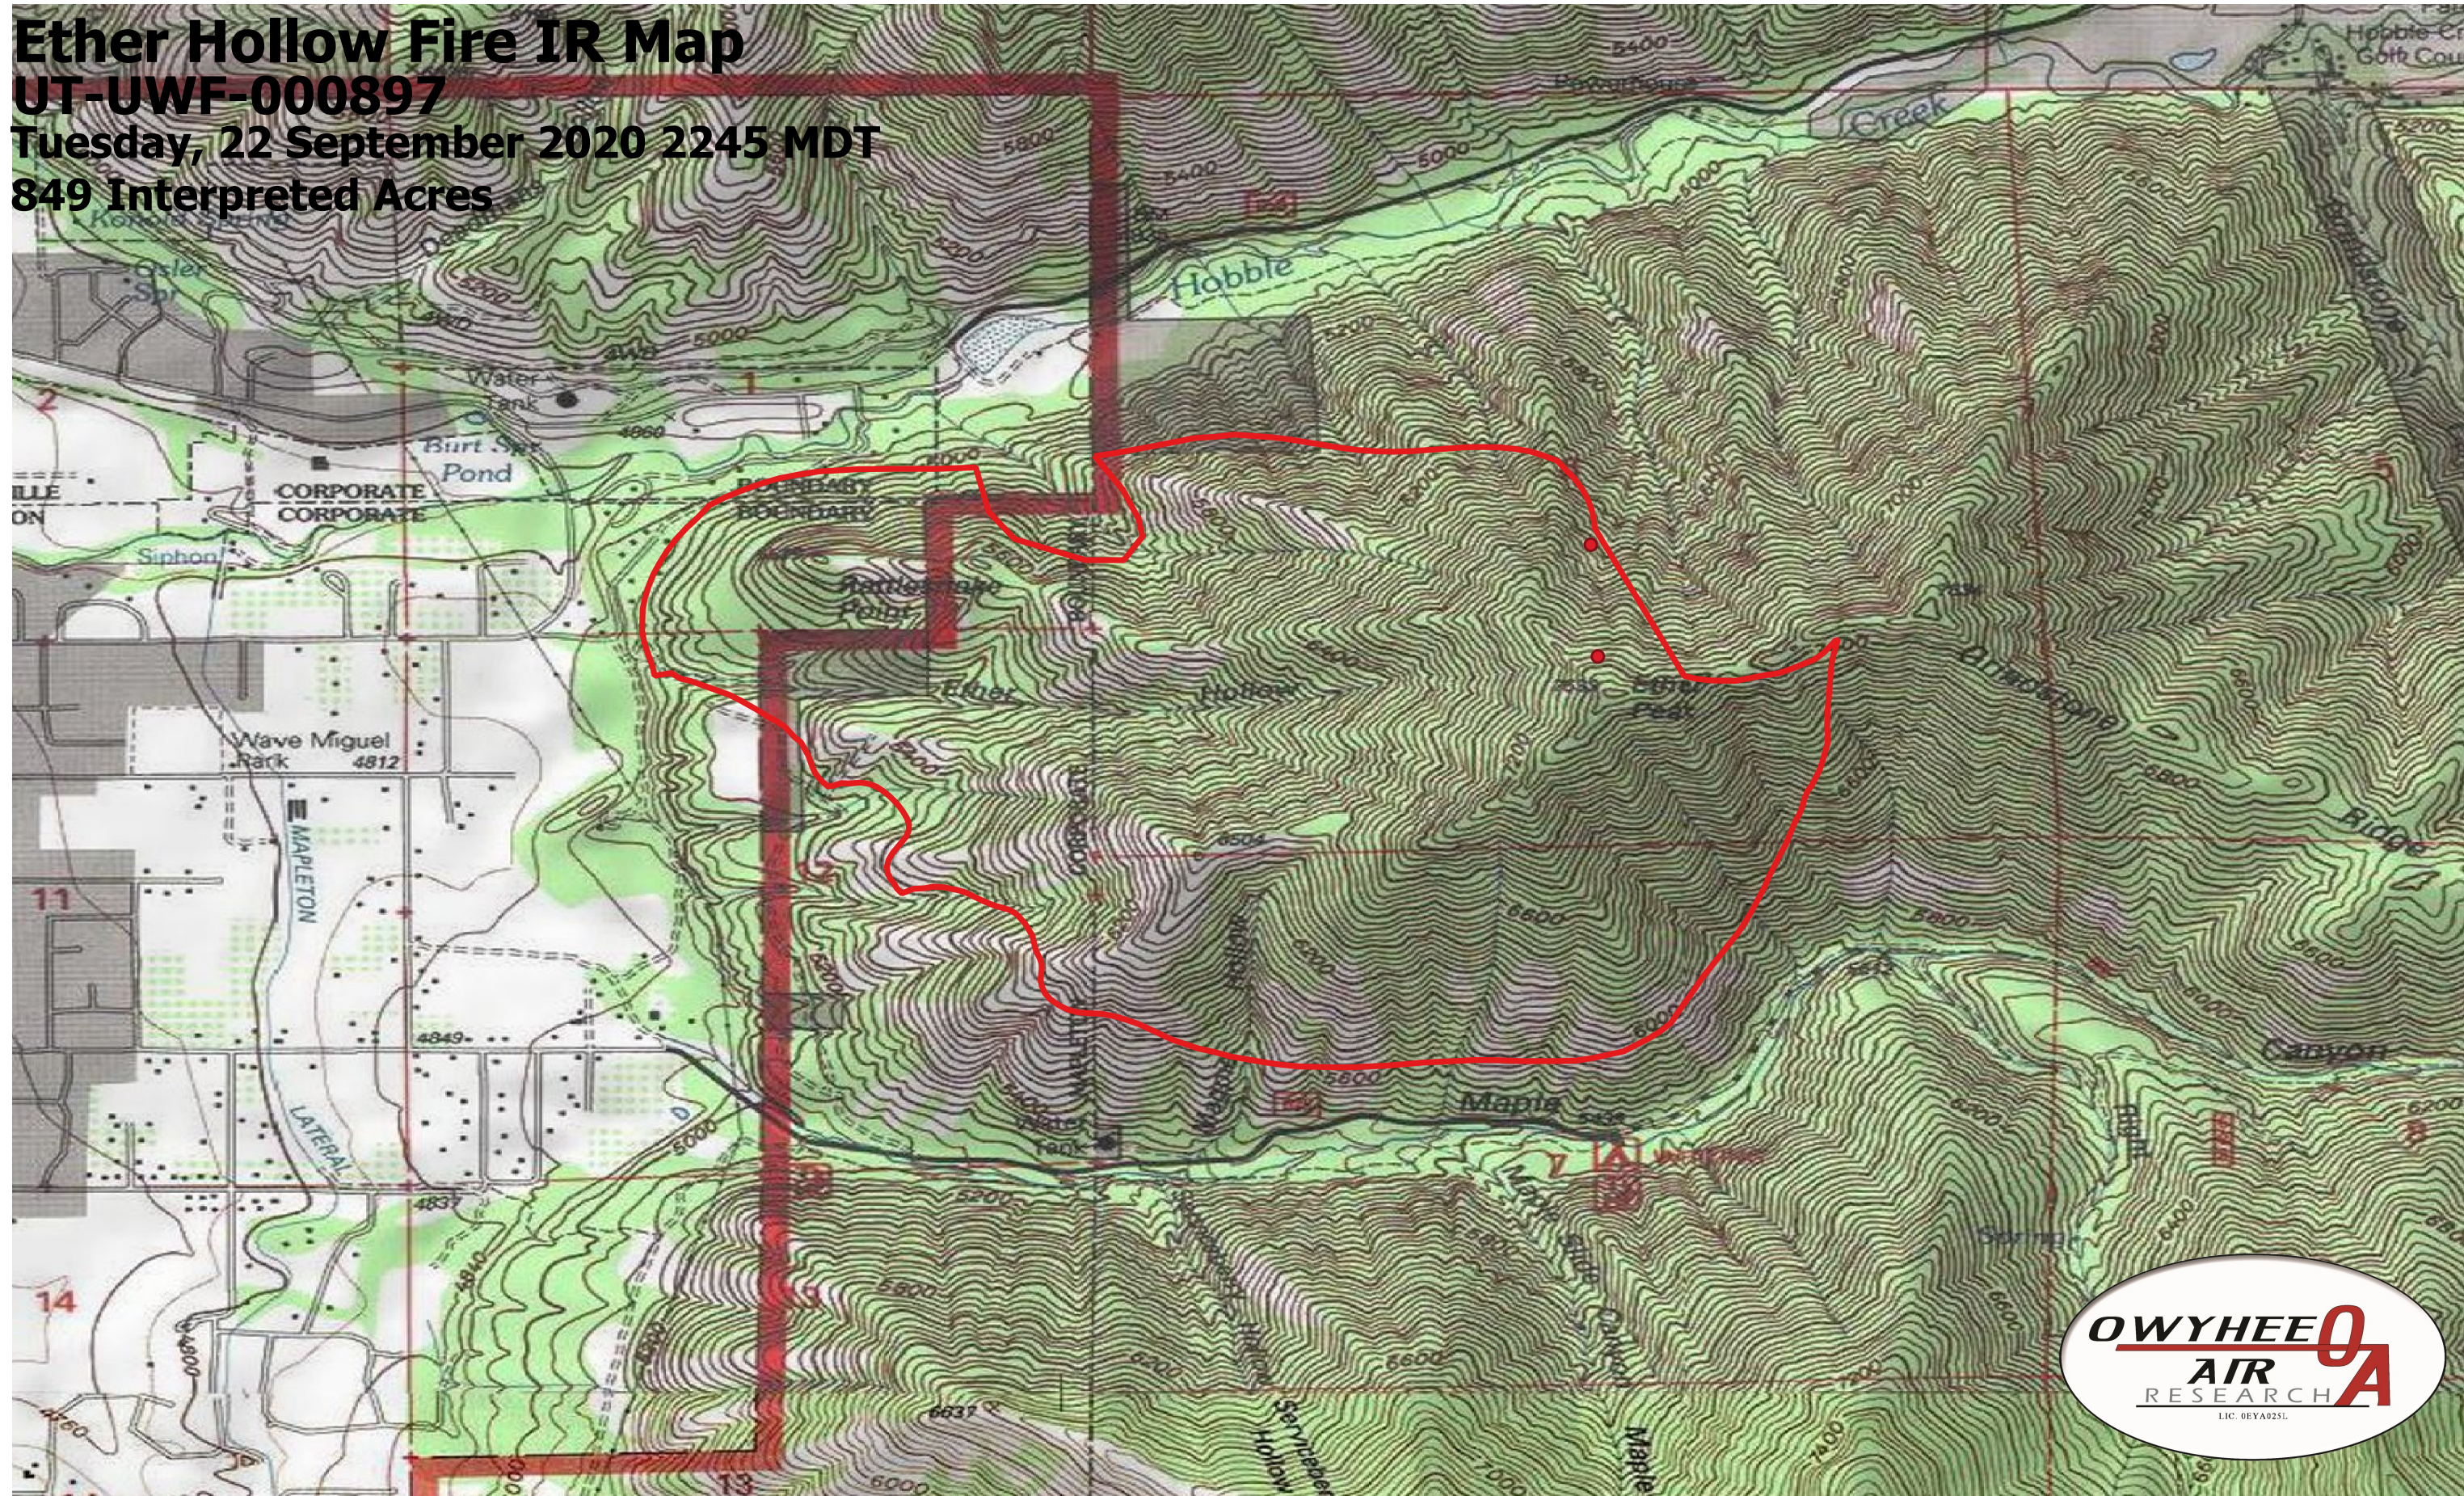

# Ether Hollow Fire IR Map

UT-UWF-000897

Tuesday, 22 September 2020 2245 MDT

849 Interpreted Acres

## Legend

- IR Isolated Heat
- IR Burn Perimeter

Scale: 1:10,000

Projection: WGS 84

Produced by Owyhee Air Research, Inc.

IR Interpreter: C. Merriman

fire@owyheeair.com (208) 442-5405