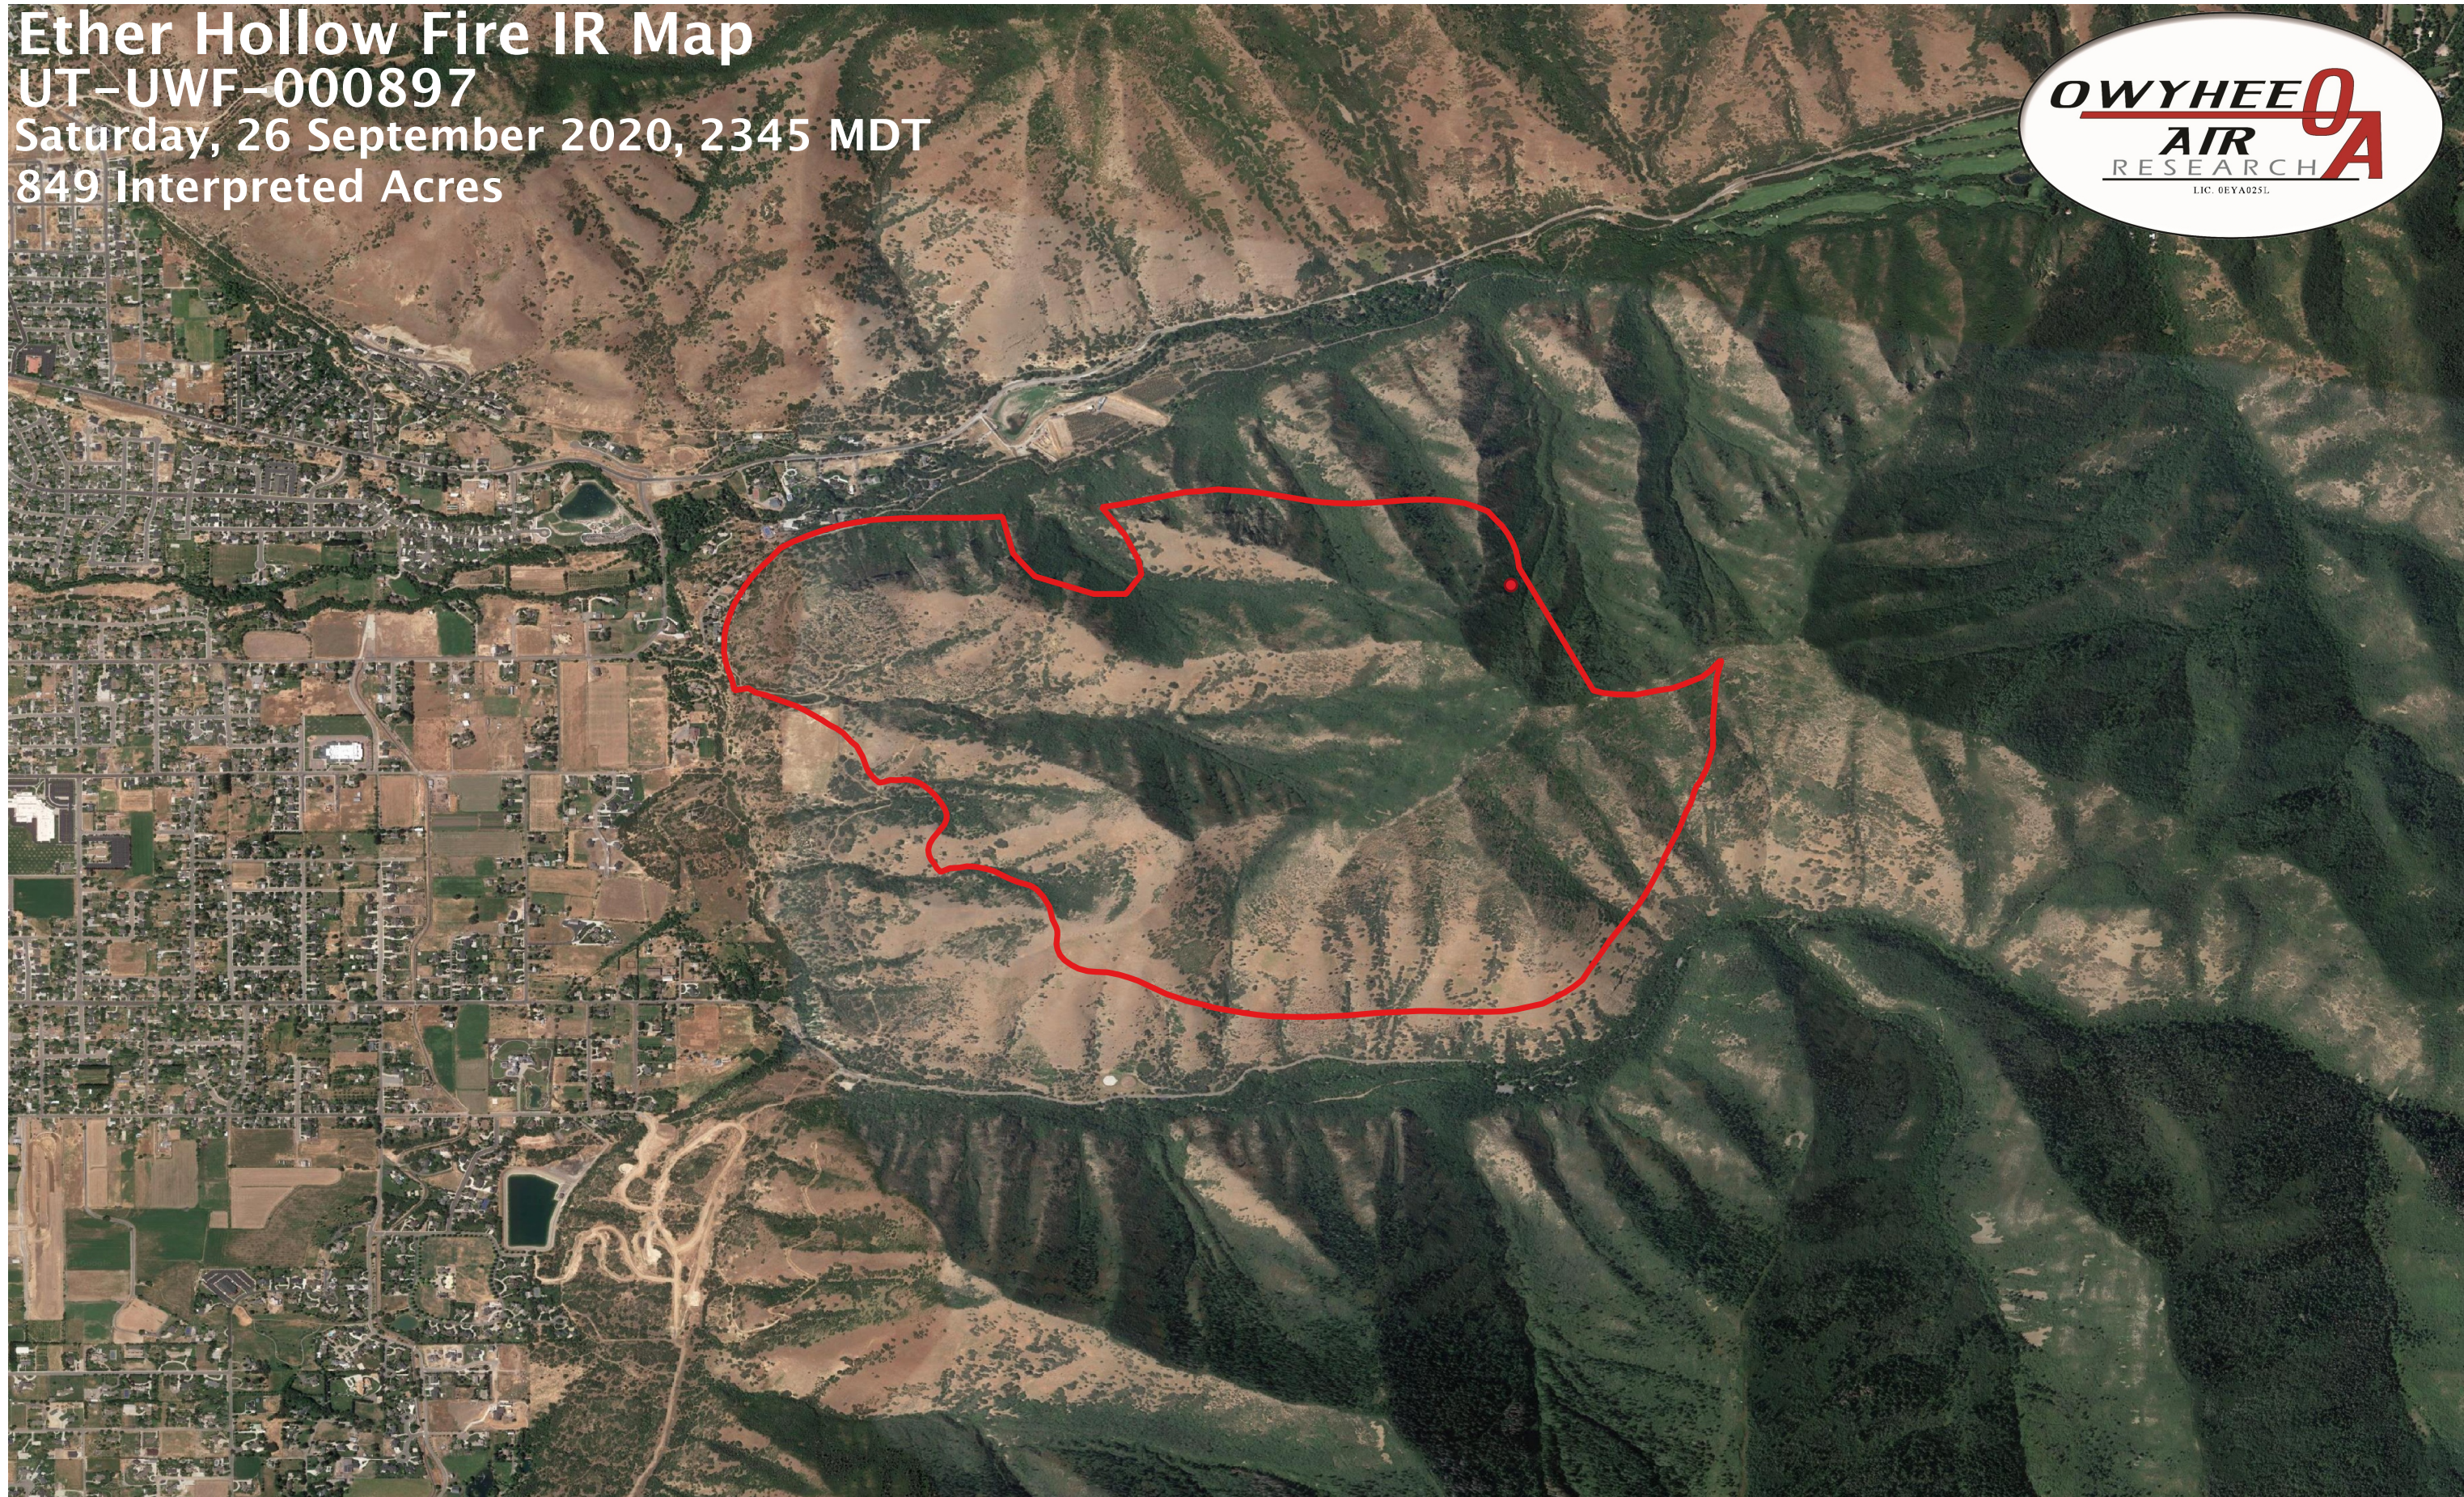

Ether Hollow Fire IR Map

UT-UWF-000897

Saturday, 26 September 2020, 2345 MDT

849 Interpreted Acres

Legend

- IR Isolated Heat
- Burn Perimeter

Scale: 1:12,000

Projection: WGS 84