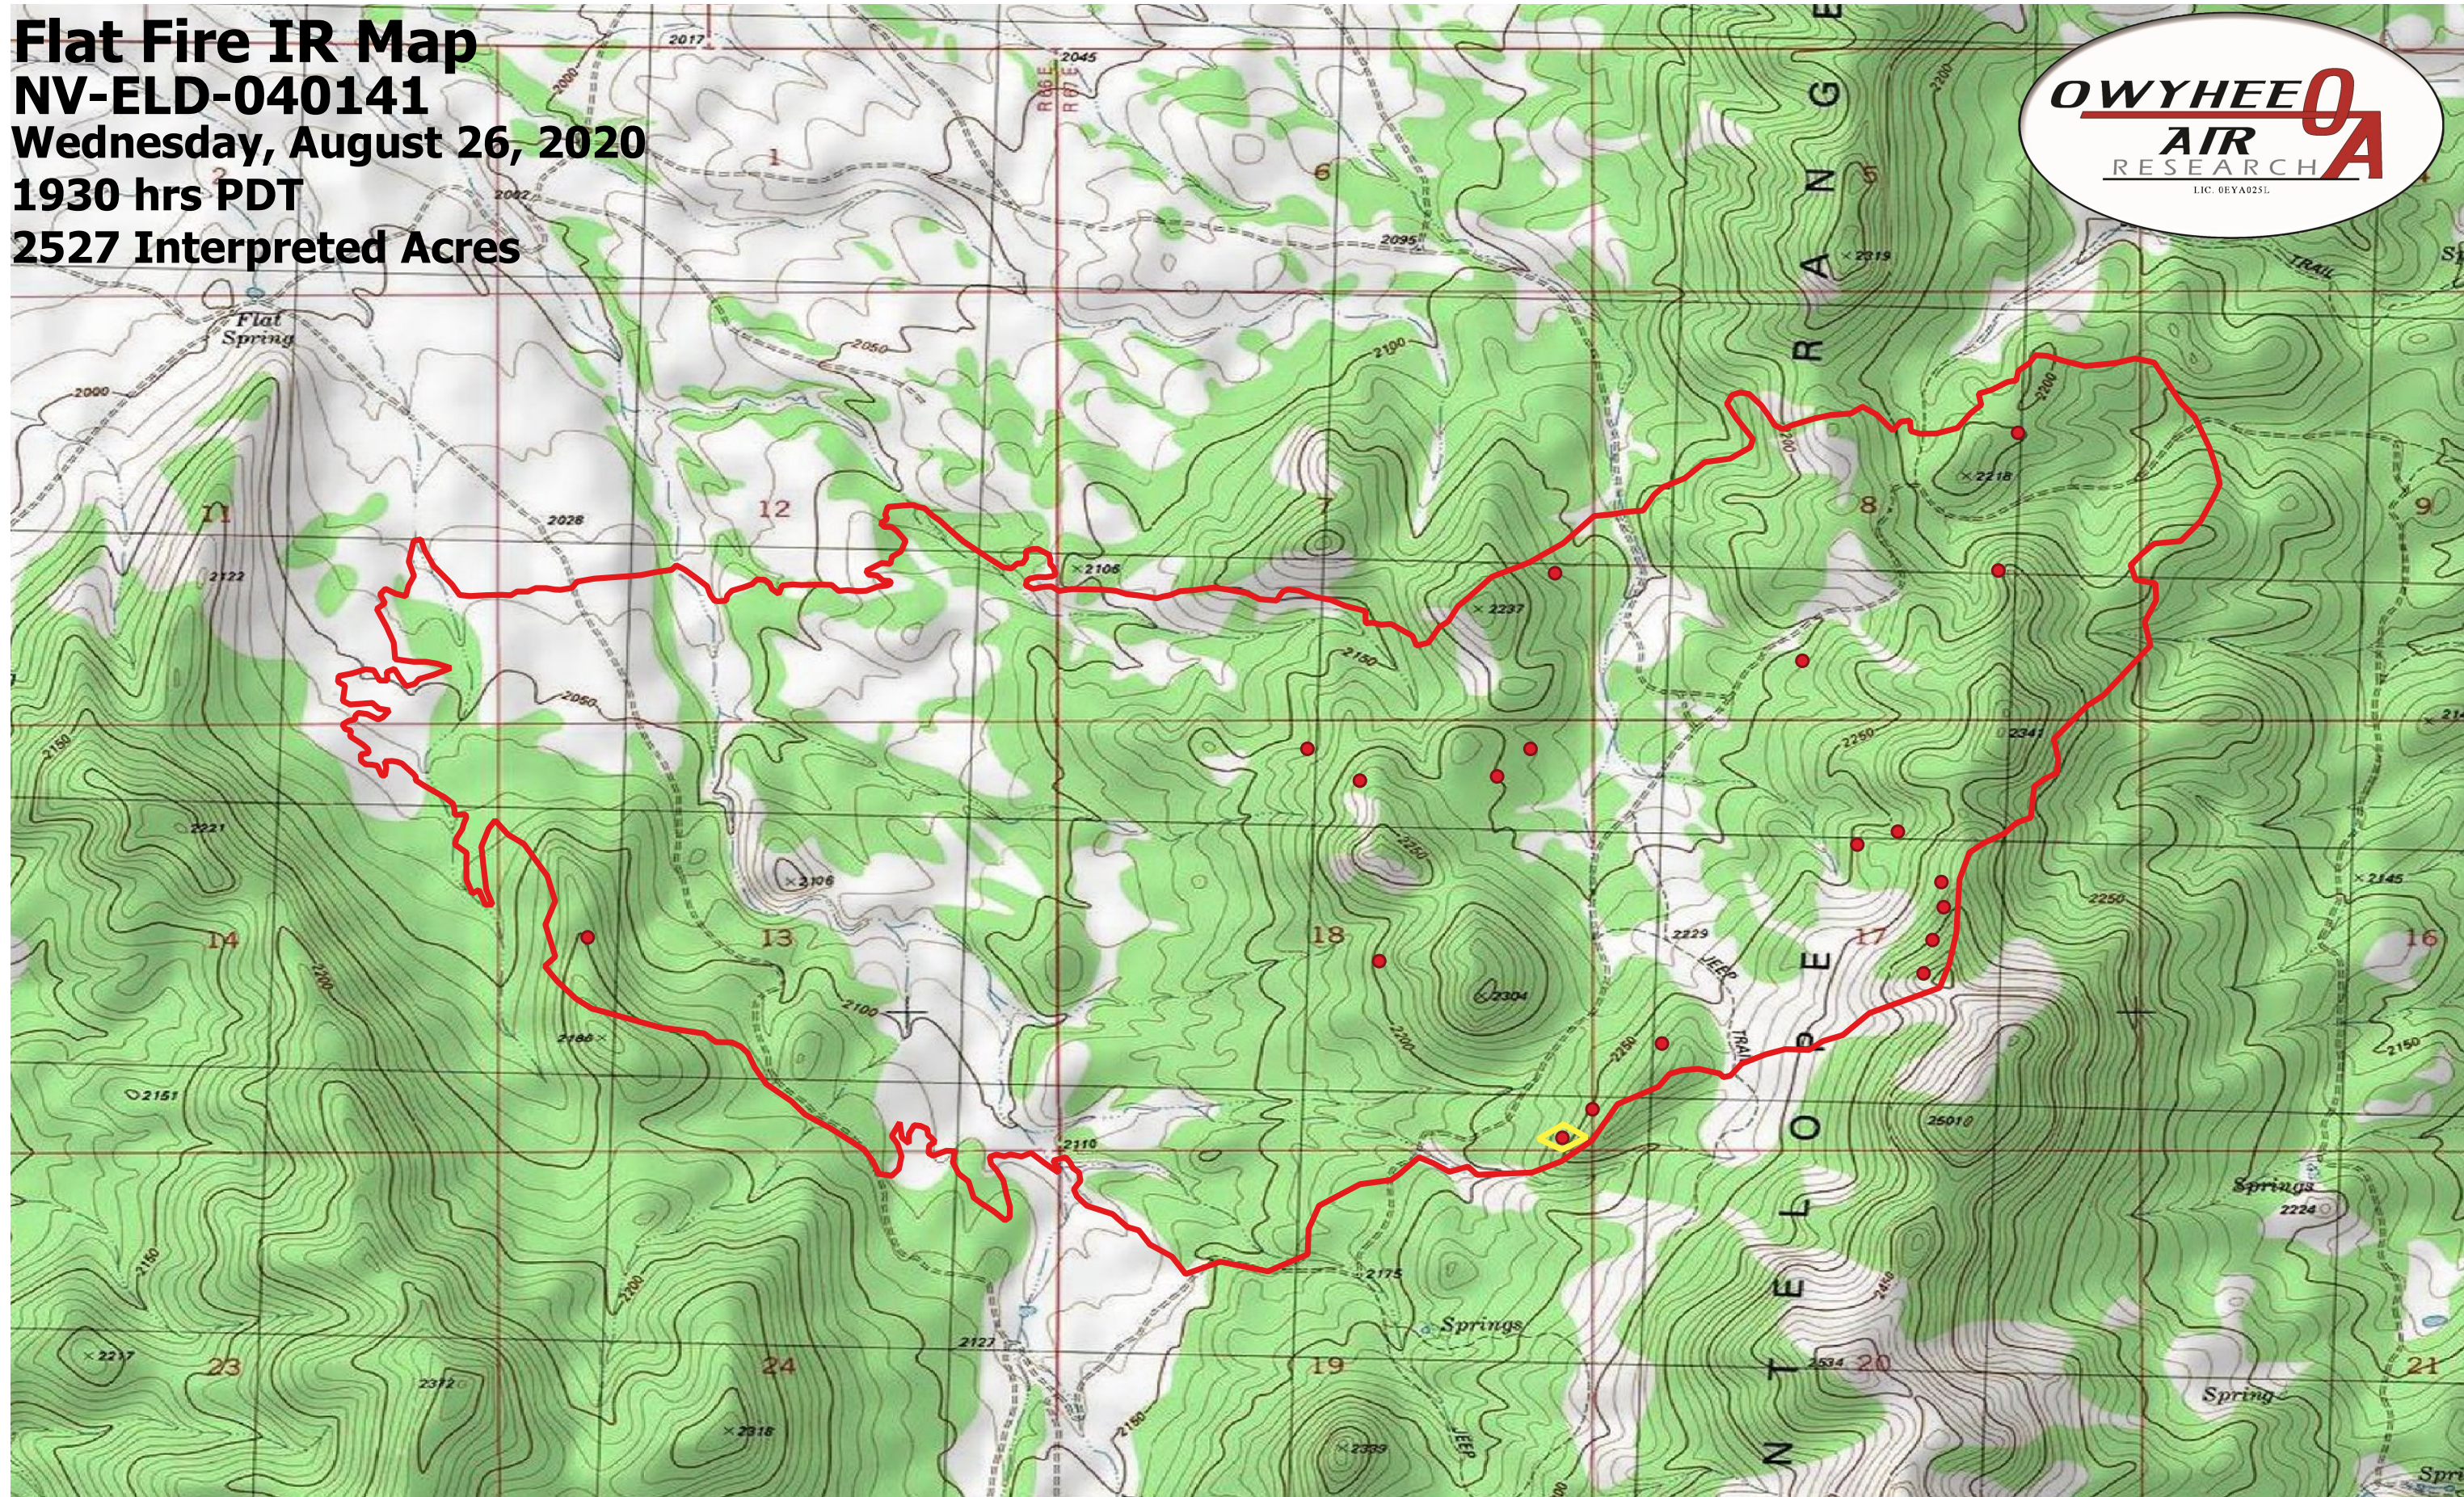

Flat Fire IR Map
NV-ELD-040141
Wednesday, August 26, 2020
1930 hrs PDT
2527 Interpreted Acres

- Legend**
- Burn Perimeter
 - Priority Hotspot
 - Isolated Heat

Scale: 1:15,000
Projection: WGS 84
Produced by Owyhee Air Research, Inc.
IR Interpreter: Courtney Holley
fire@owyheear.com (208) 442-5405