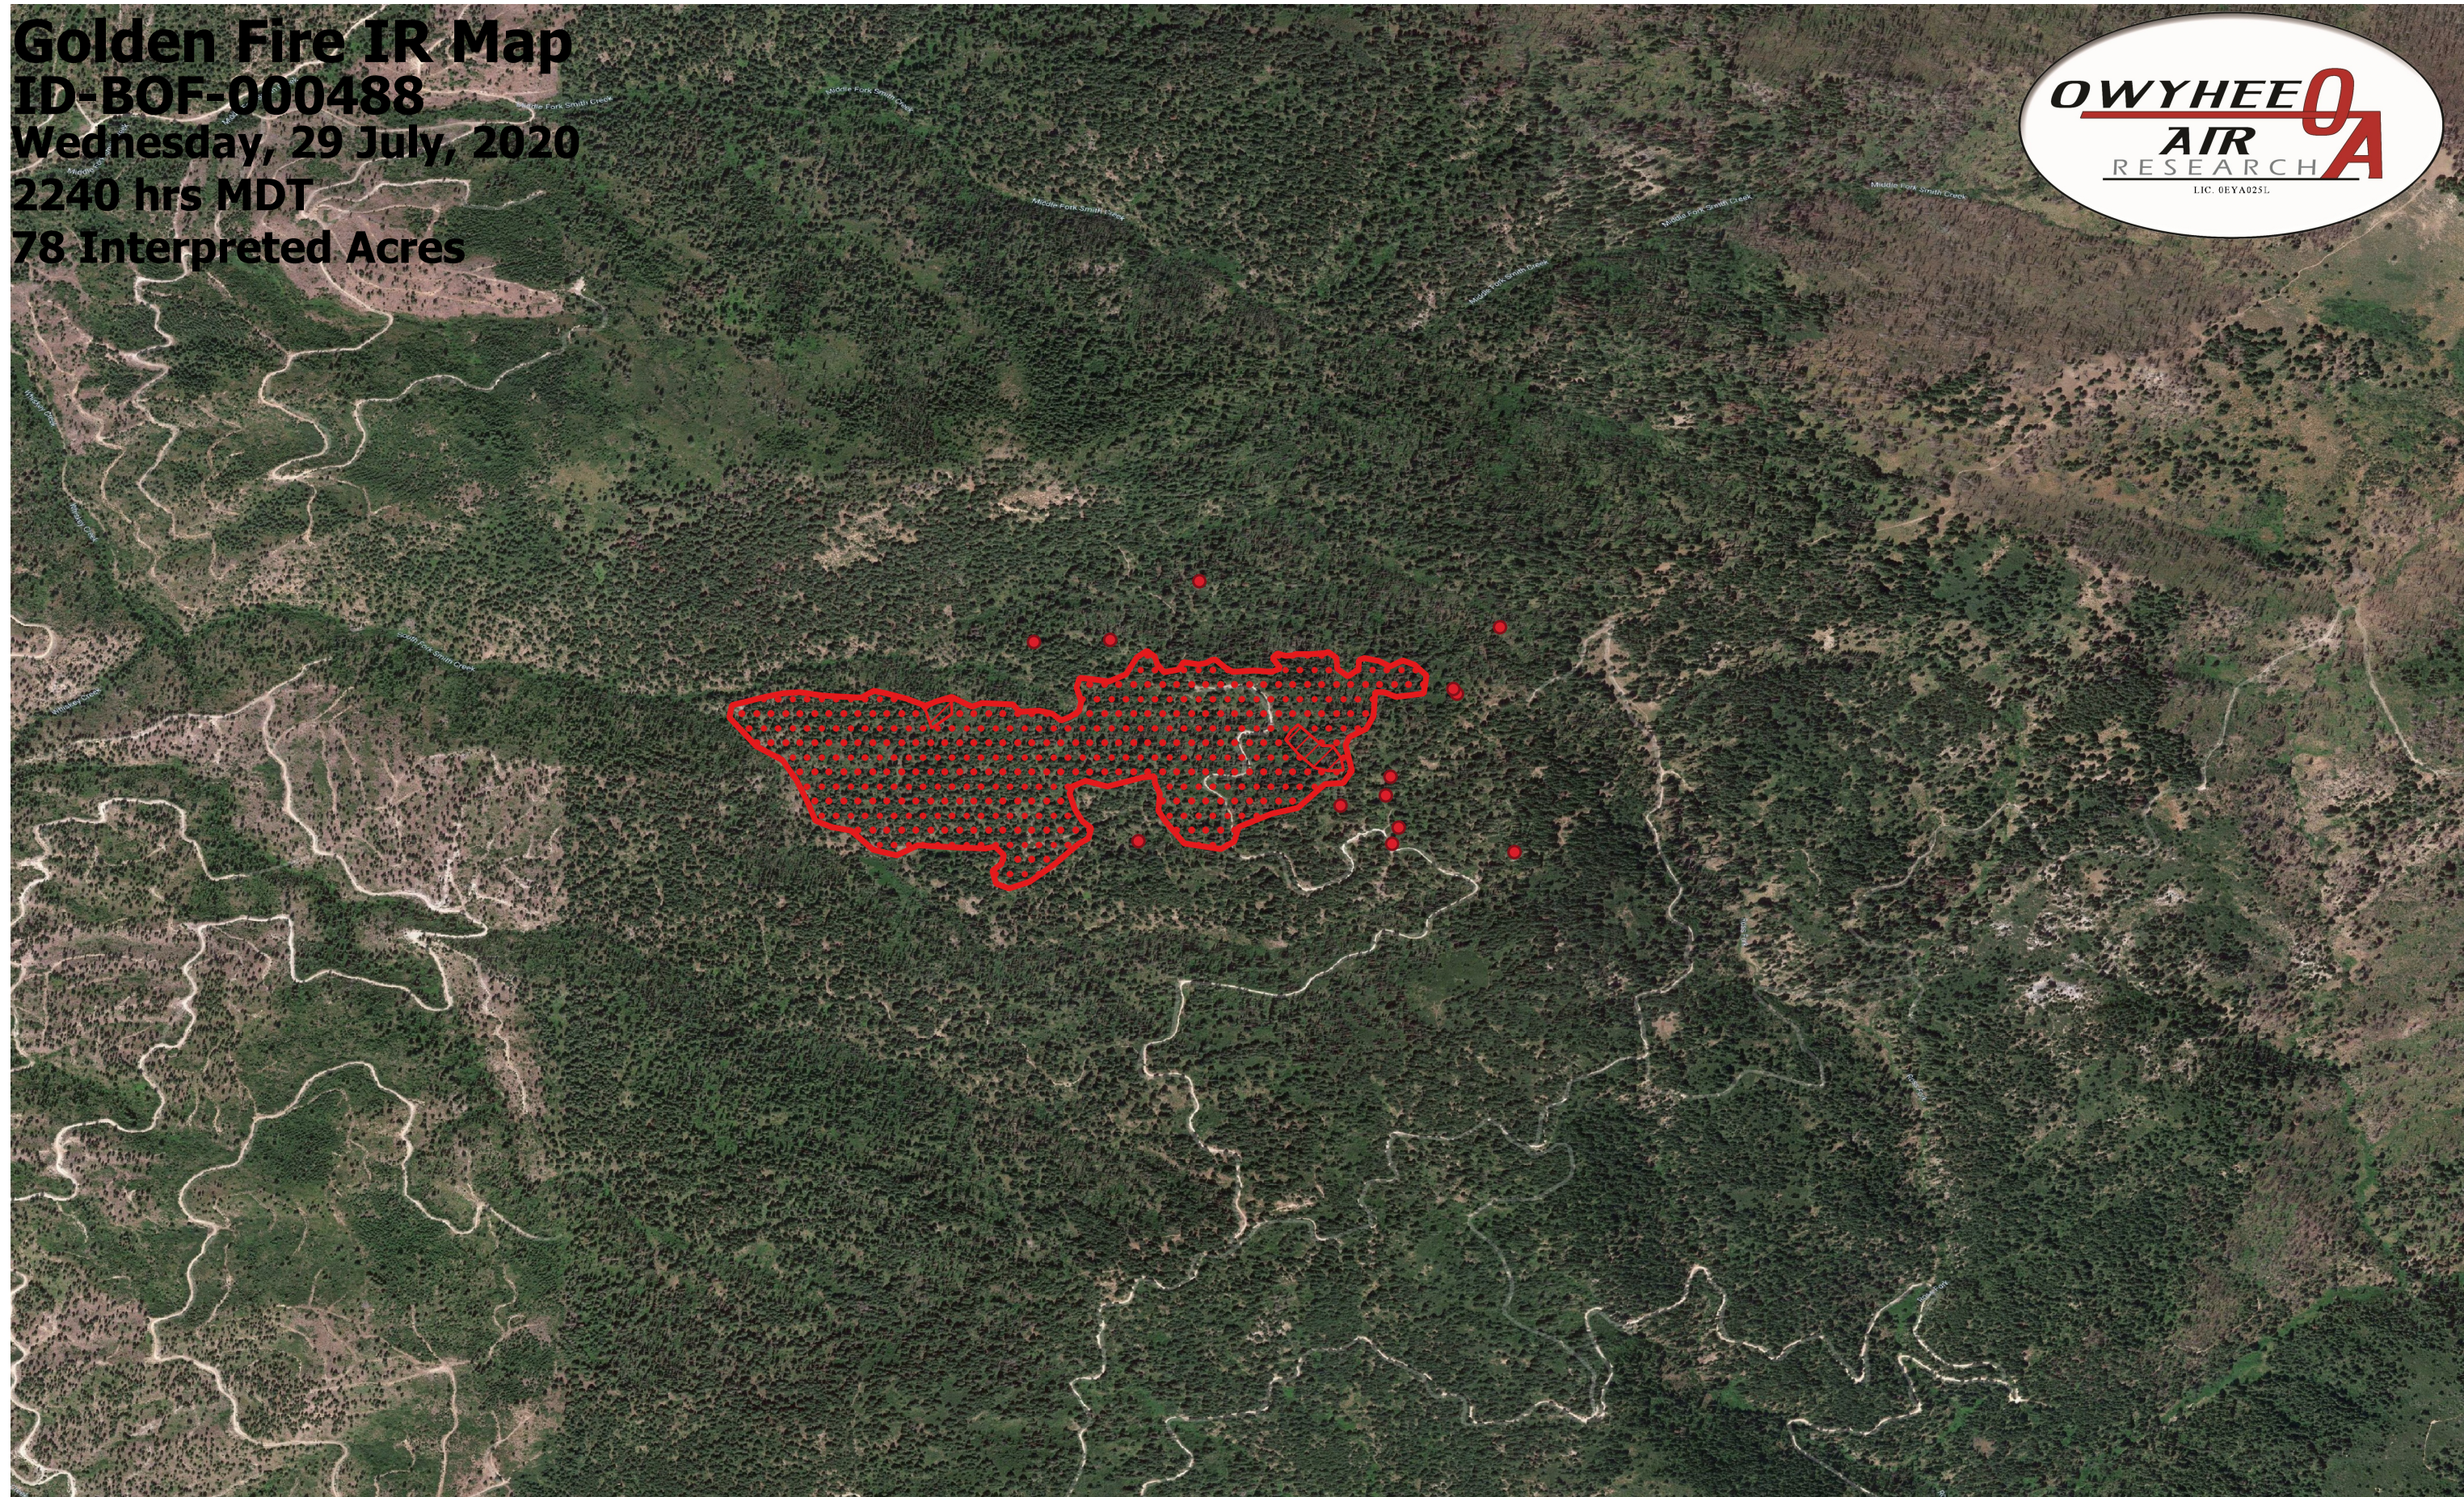

Golden Fire IR Map
ID-BOF-000488
Wednesday, 29 July, 2020
2240 hrs MDT
78 Interpreted Acres

- Legend**
- BurnPerimeter
 - ScatteredHeat
 - IntenseHeat
 - IsolatedHeat

Scale: 1:10,000
Projection: WGS 84
Produced by Owyhee Air Research, Inc.
IR Interpreter: Courtney Holley
fire@owyheear.com (208) 442-5405