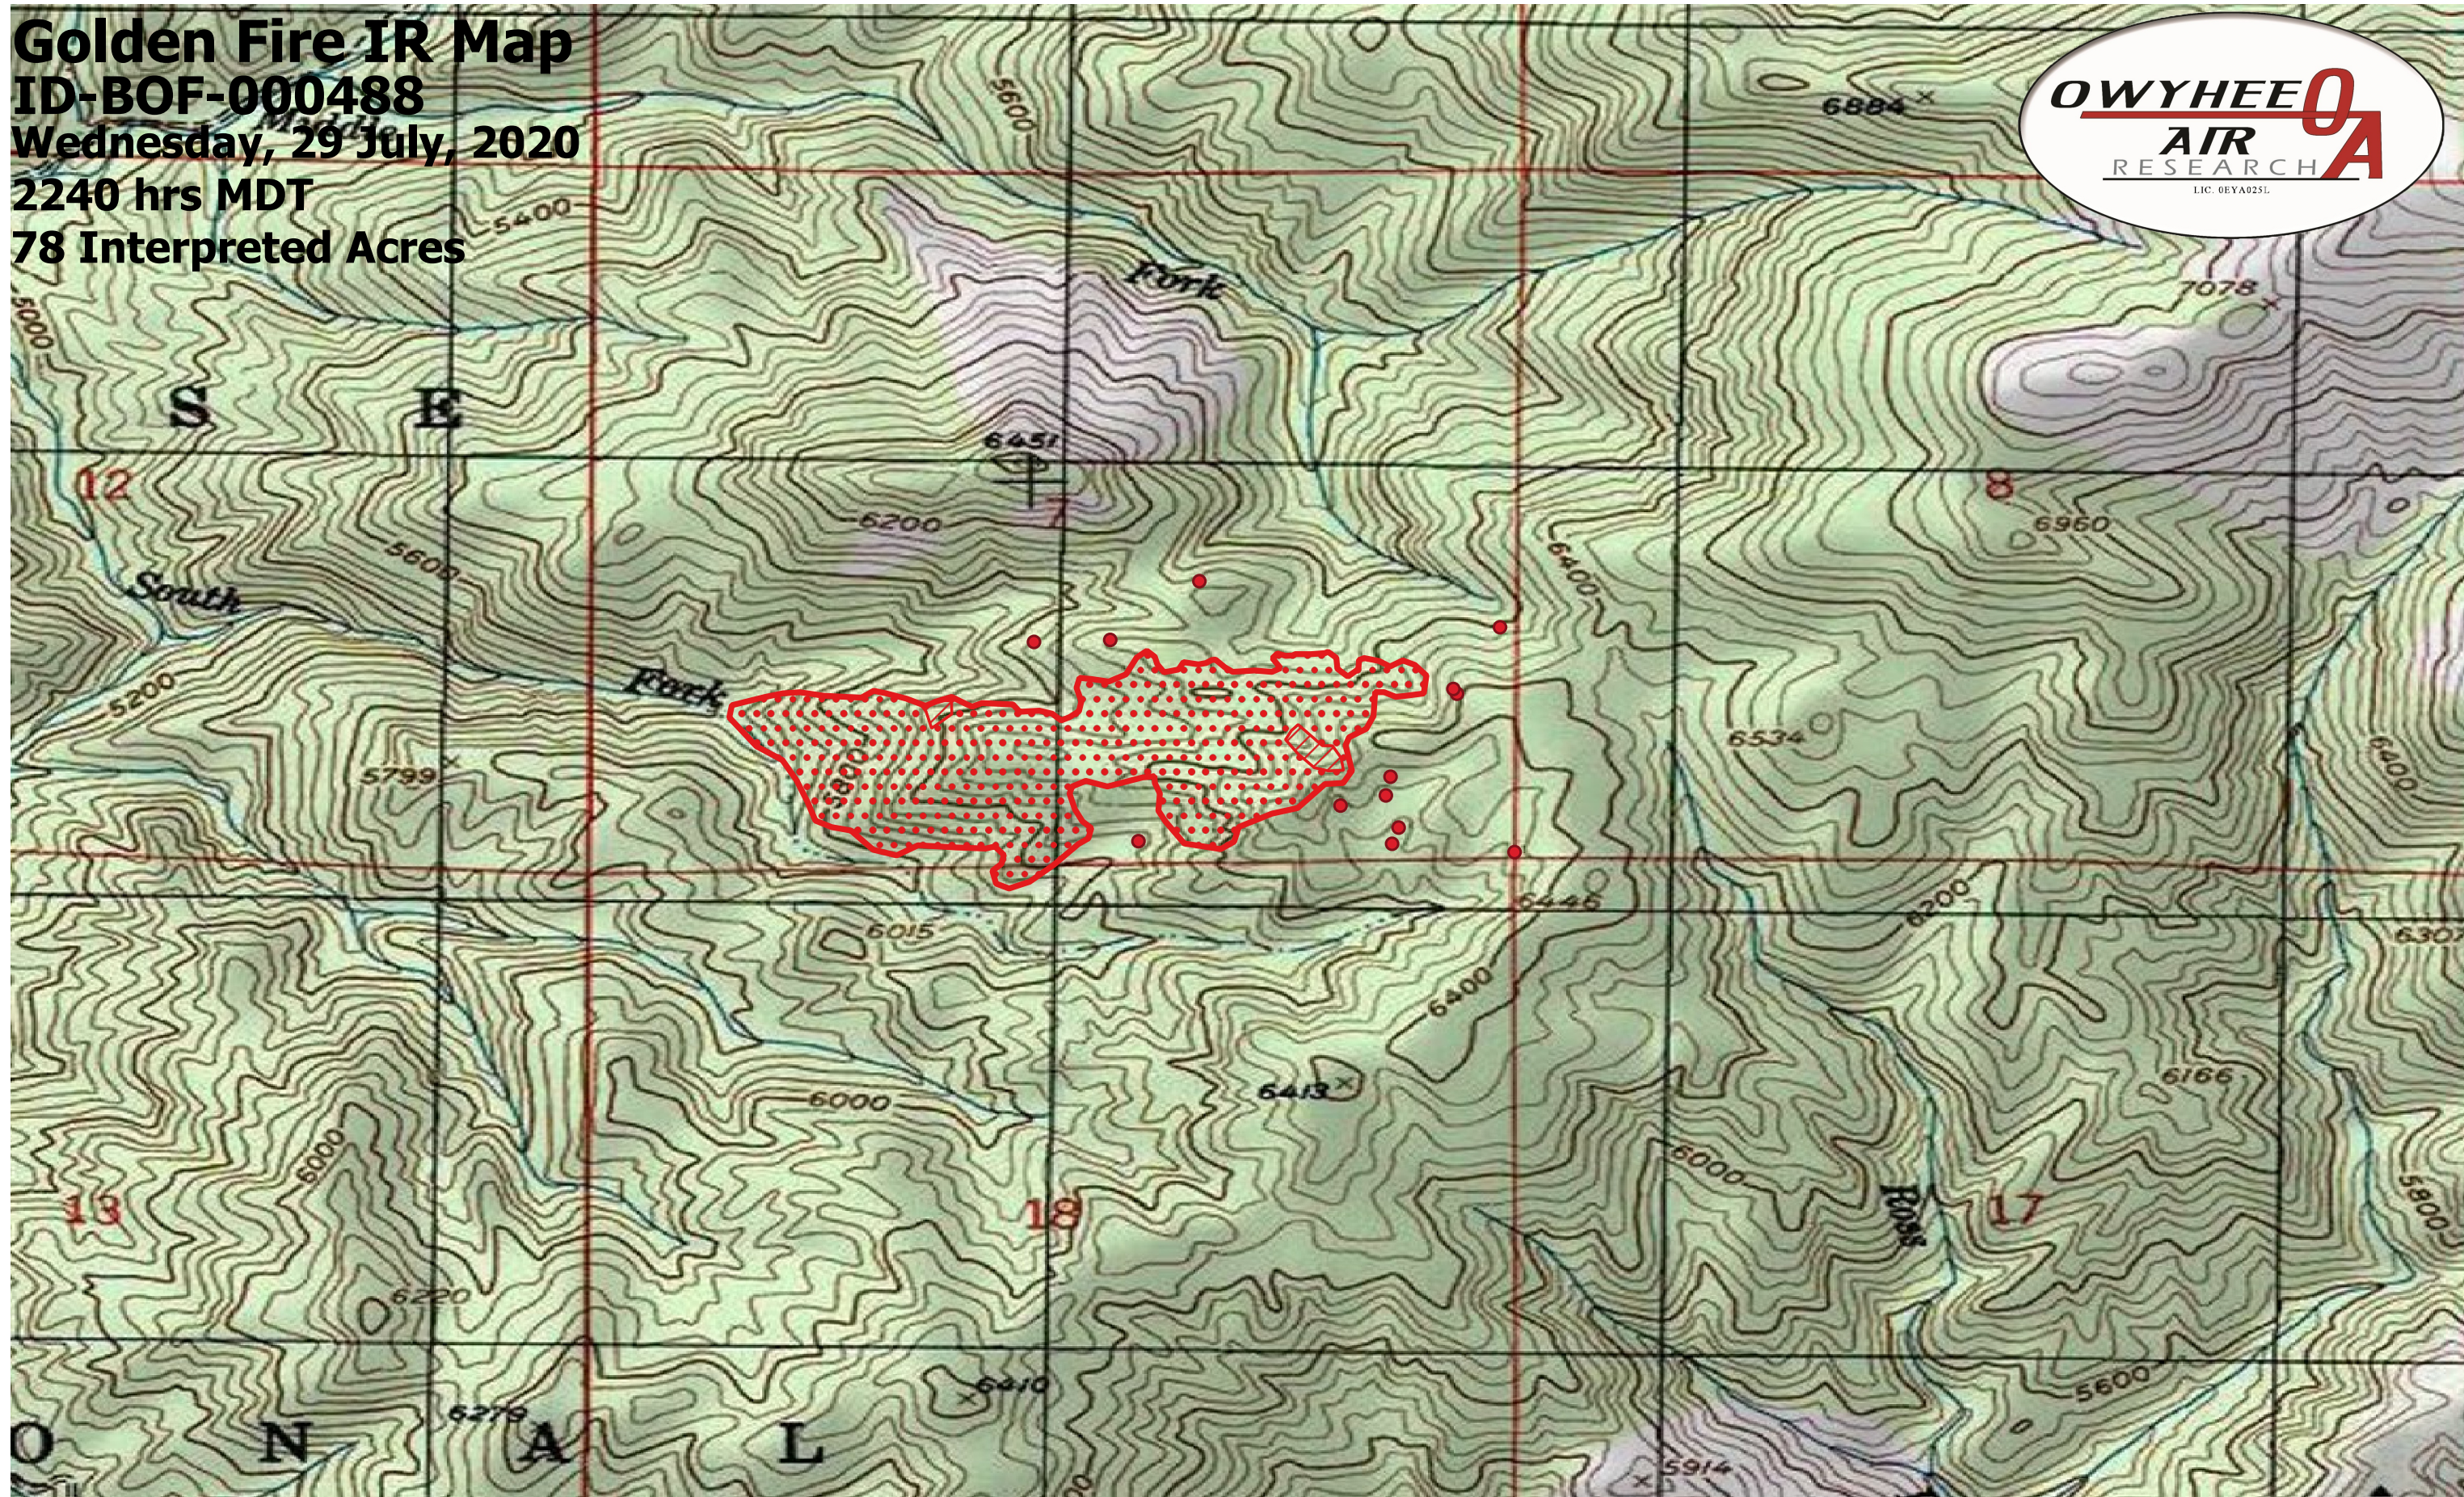

**Golden Fire IR Map**  
**ID-BOF-000488**  
**Wednesday, 29 July, 2020**  
**2240 hrs MDT**  
**78 Interpreted Acres**

- Legend**
- BurnPerimeter
  - ScatteredHeat
  - IntenseHeat
  - IsolatedHeat

Scale: 1:10,000  
Projection: WGS 84  
Produced by Owyhee Air Research, Inc.  
IR Interpreter: Courtney Holley  
fire@owyheear.com (208) 442-5405