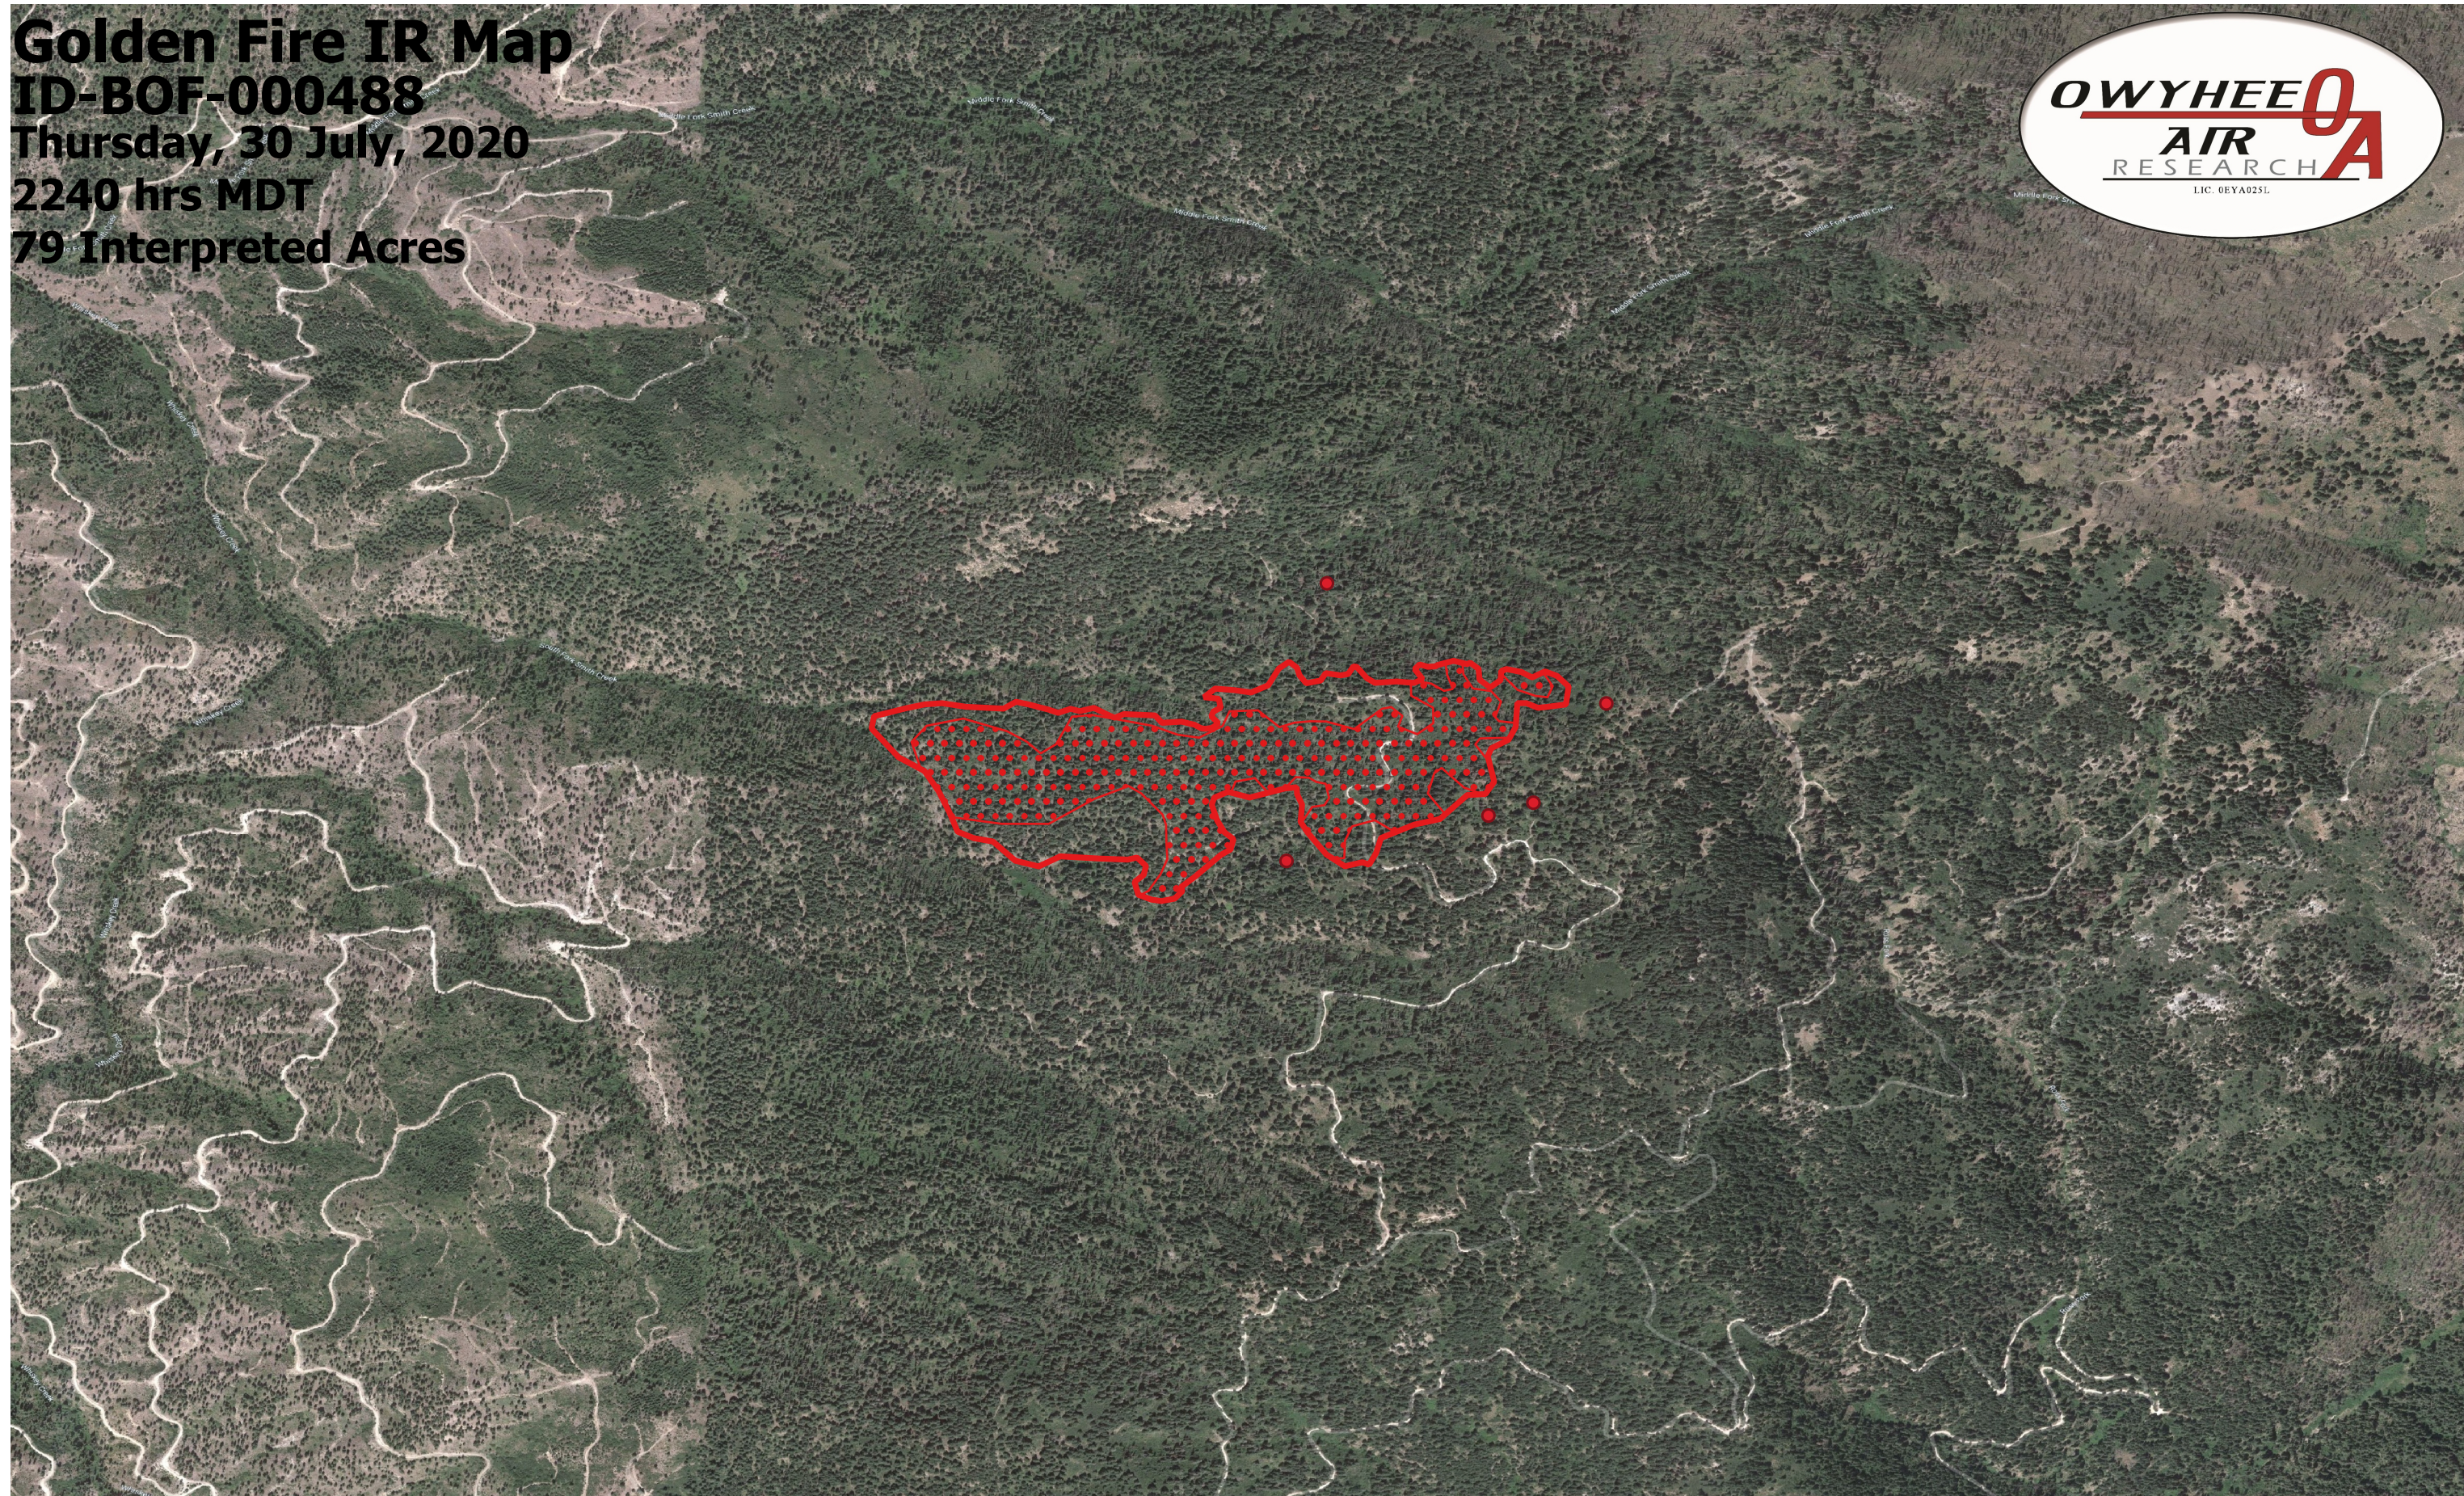

Golden Fire IR Map
ID-BOF-000488
Thursday, 30 July, 2020
2240 hrs MDT
79 Interpreted Acres

- Legend**
- BurnPerimeter
 - ScatteredHeat
 - IsolatedHeat

Scale: 1:10,000
Projection: WGS 84
Produced by Owyhee Air Research, Inc.
IR Interpreter: Courtney Holley
fire@owyheear.com (208) 442-5405