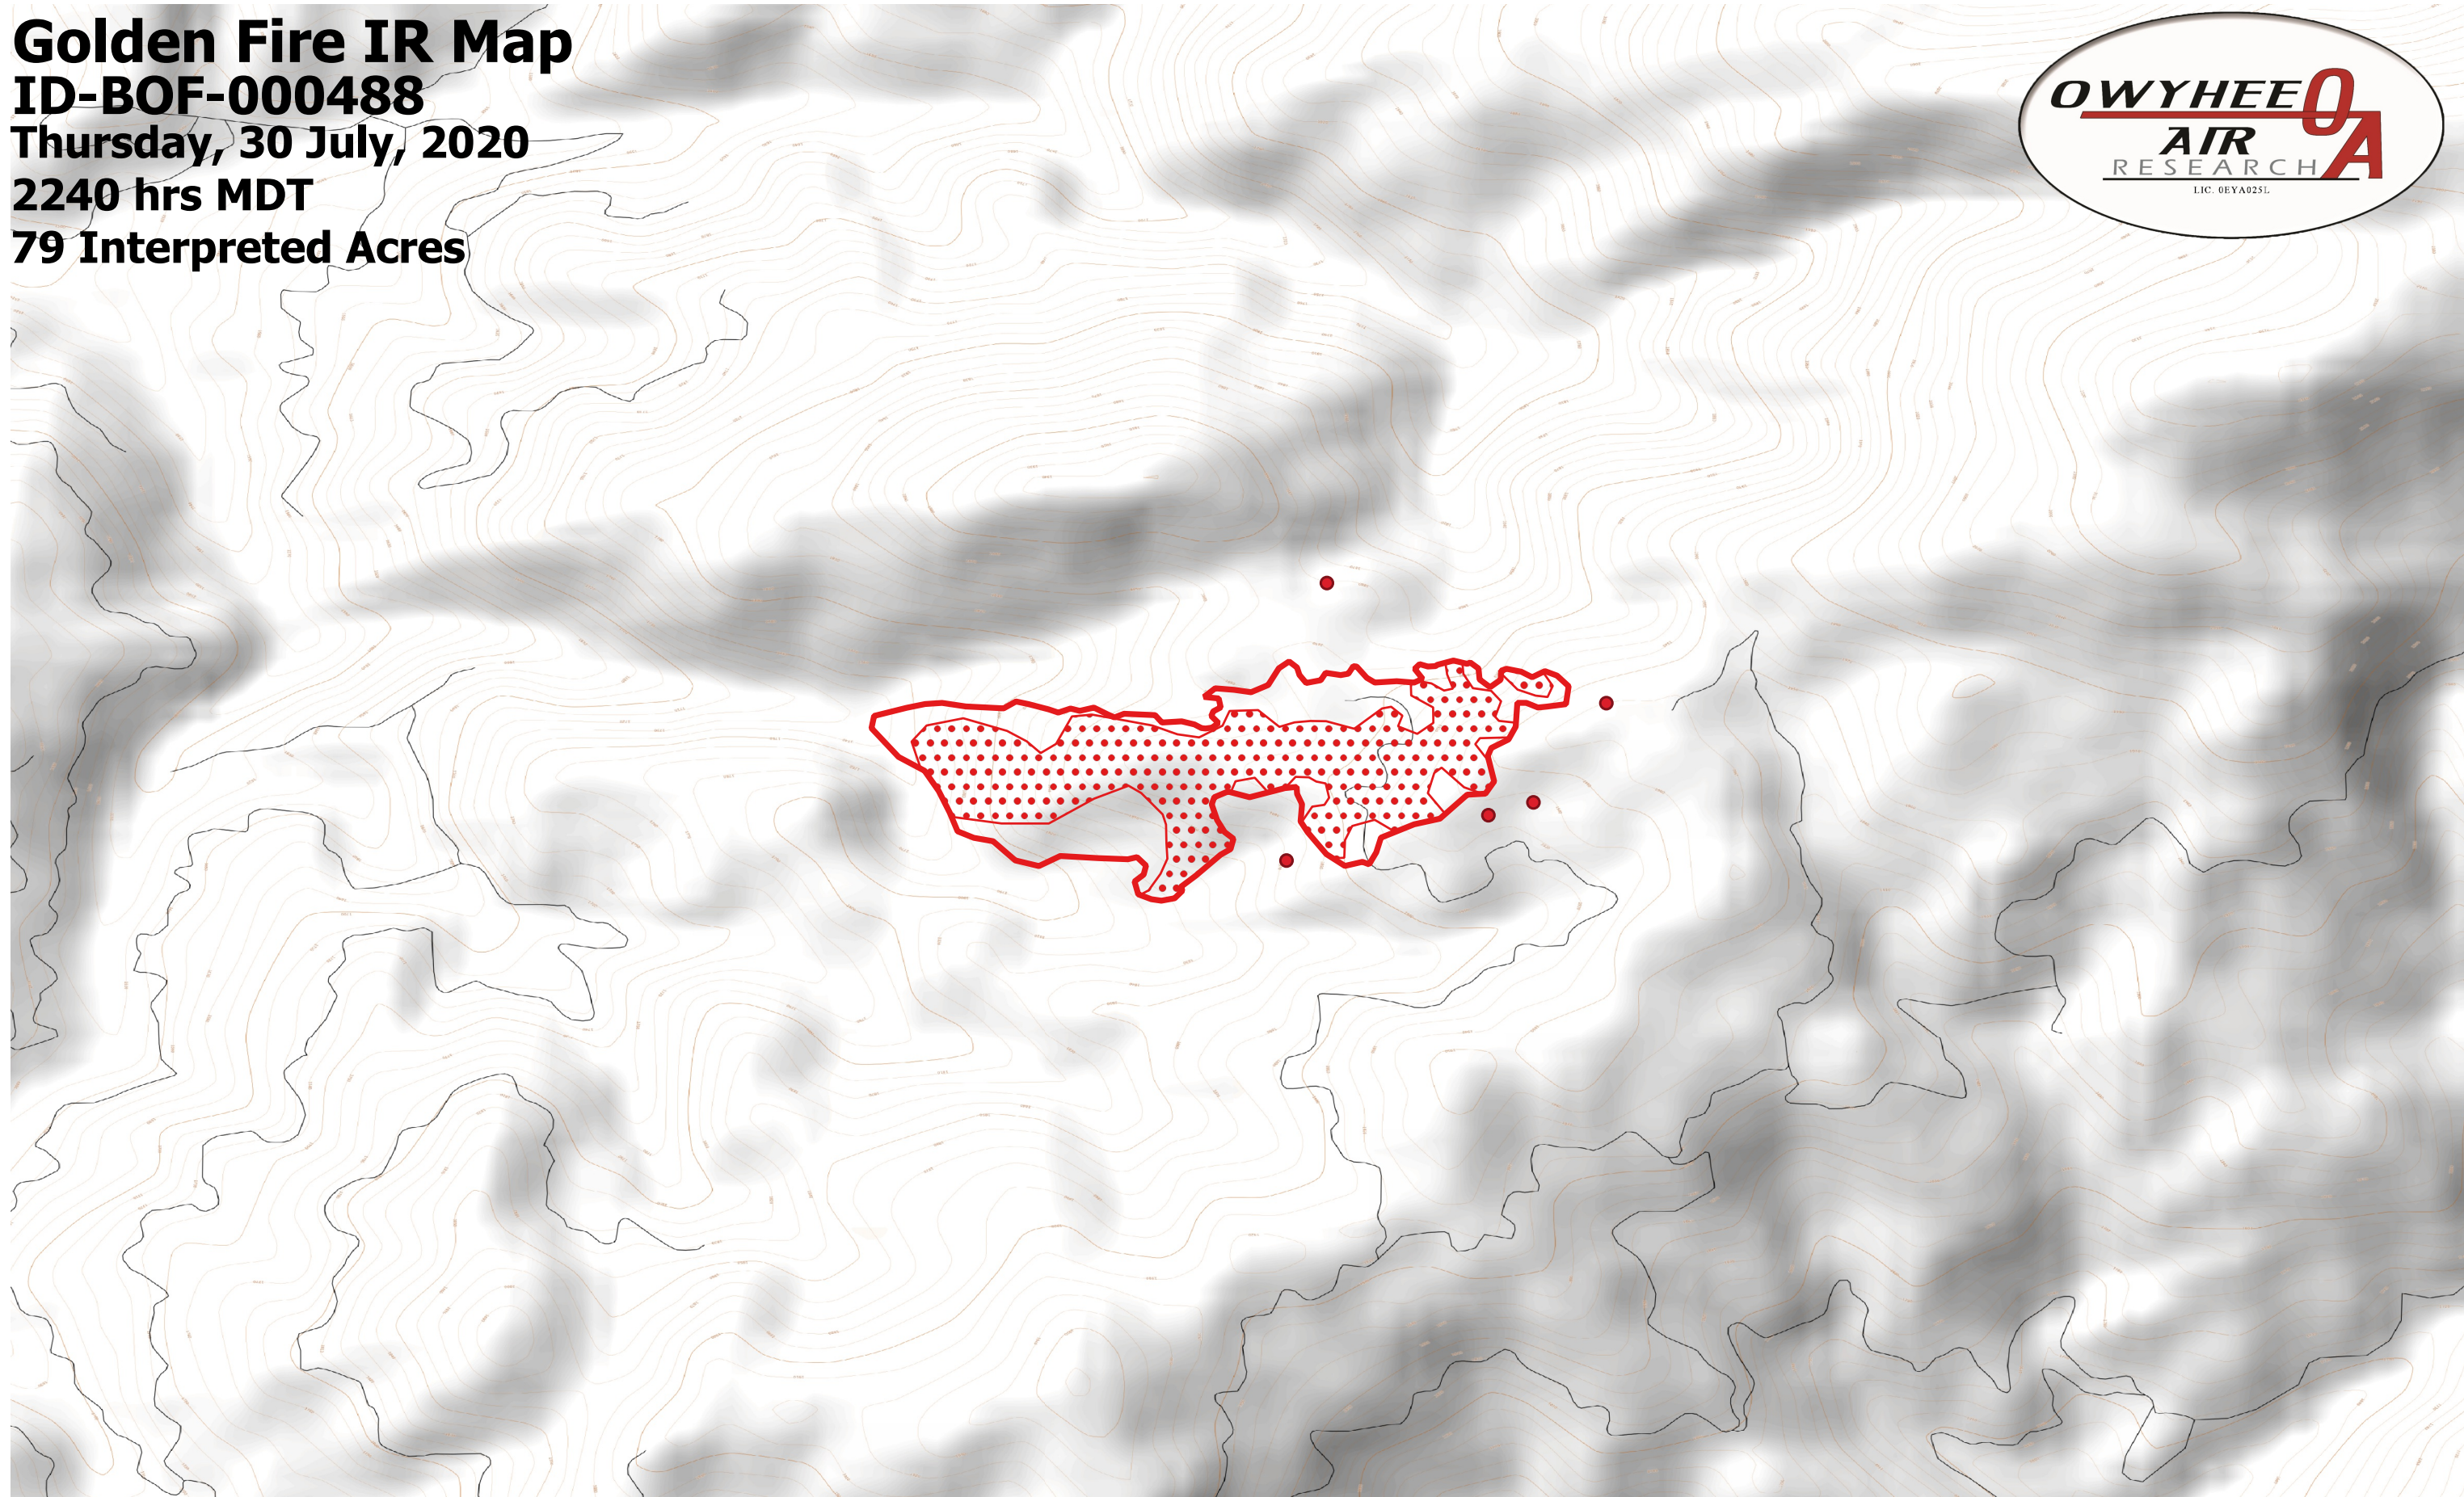

Golden Fire IR Map
ID-BOF-000488
Thursday, 30 July, 2020
2240 hrs MDT
79 Interpreted Acres

- Legend**
- BurnPerimeter
 - ScatteredHeat
 - IsolatedHeat

Scale: 1:10,000
Projection: WGS 84
Produced by Owyhee Air Research, Inc.
IR Interpreter: Courtney Holley
fire@owyheear.com (208) 442-5405