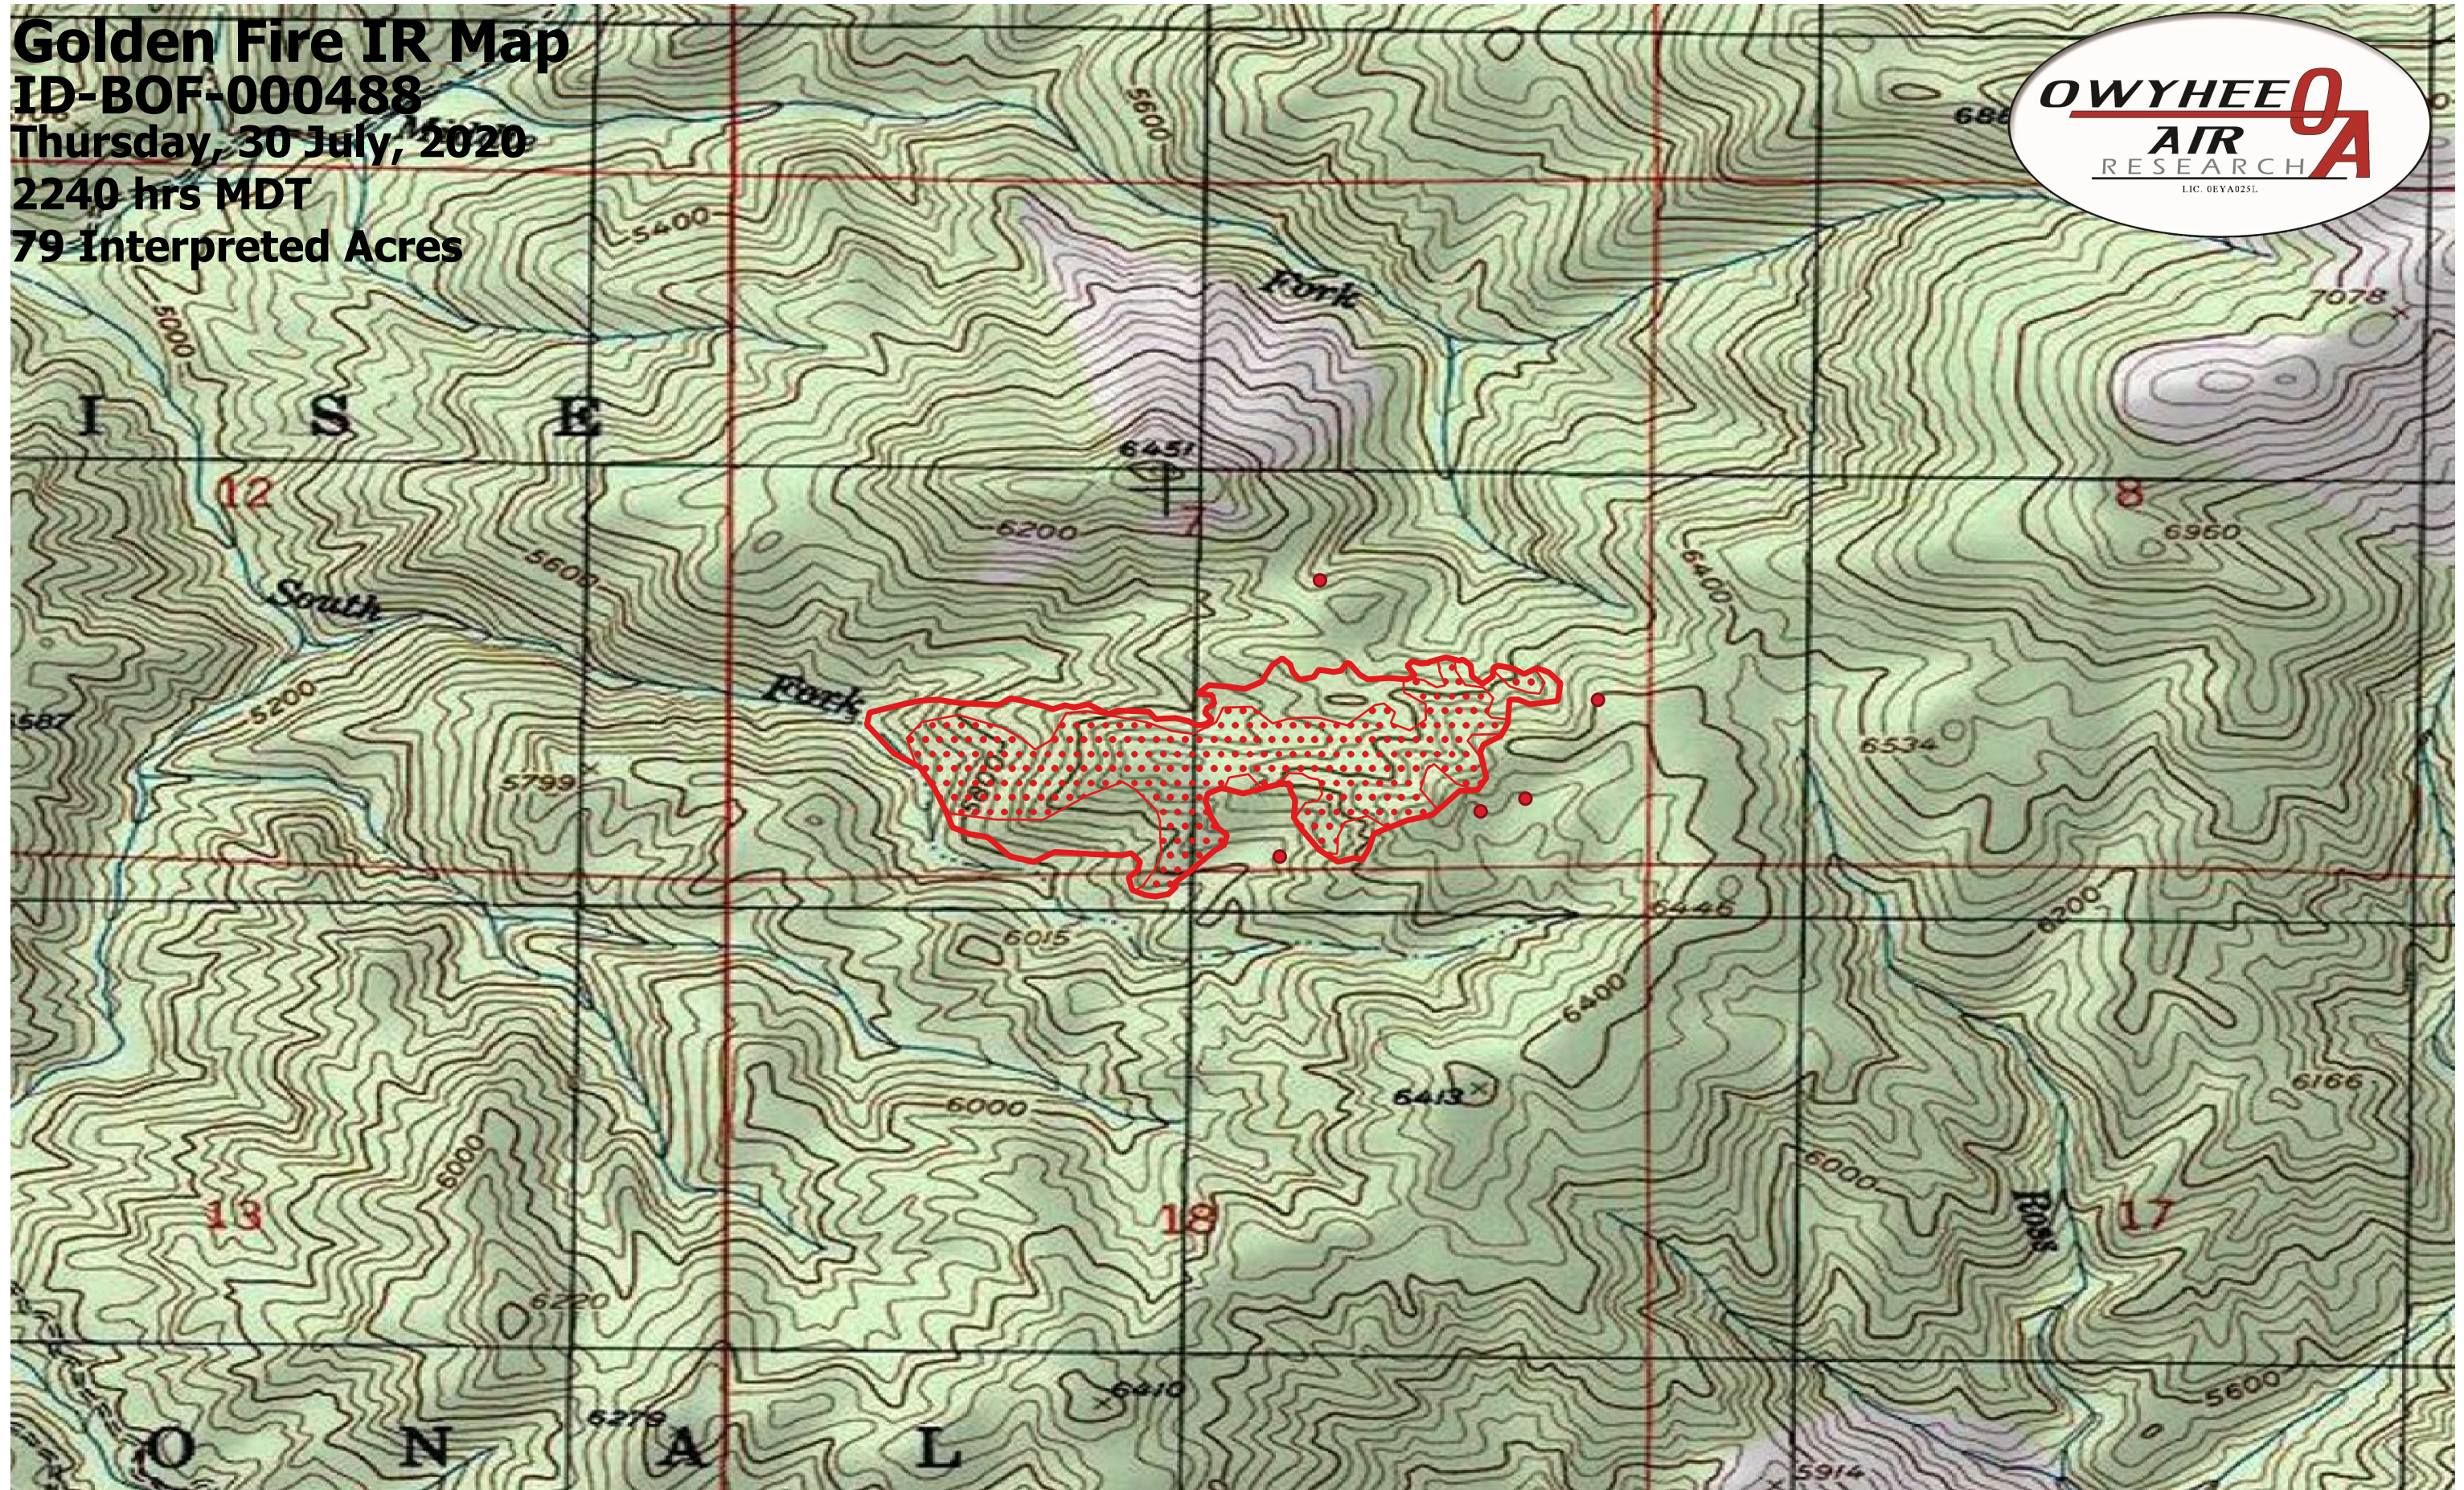

Golden Fire IR Map
ID-BOF-000488
Thursday, 30 July, 2020
2240 hrs MDT
79 Interpreted Acres

- Legend**
- BurnPerimeter
 - ScatteredHeat
 - IsolatedHeat

Scale: 1:10,000
Projection: WGS 84
Produced by Owyhee Air Research, Inc.
IR Interpreter: Courtney Holley
fire@owyheeair.com (208) 442-5405