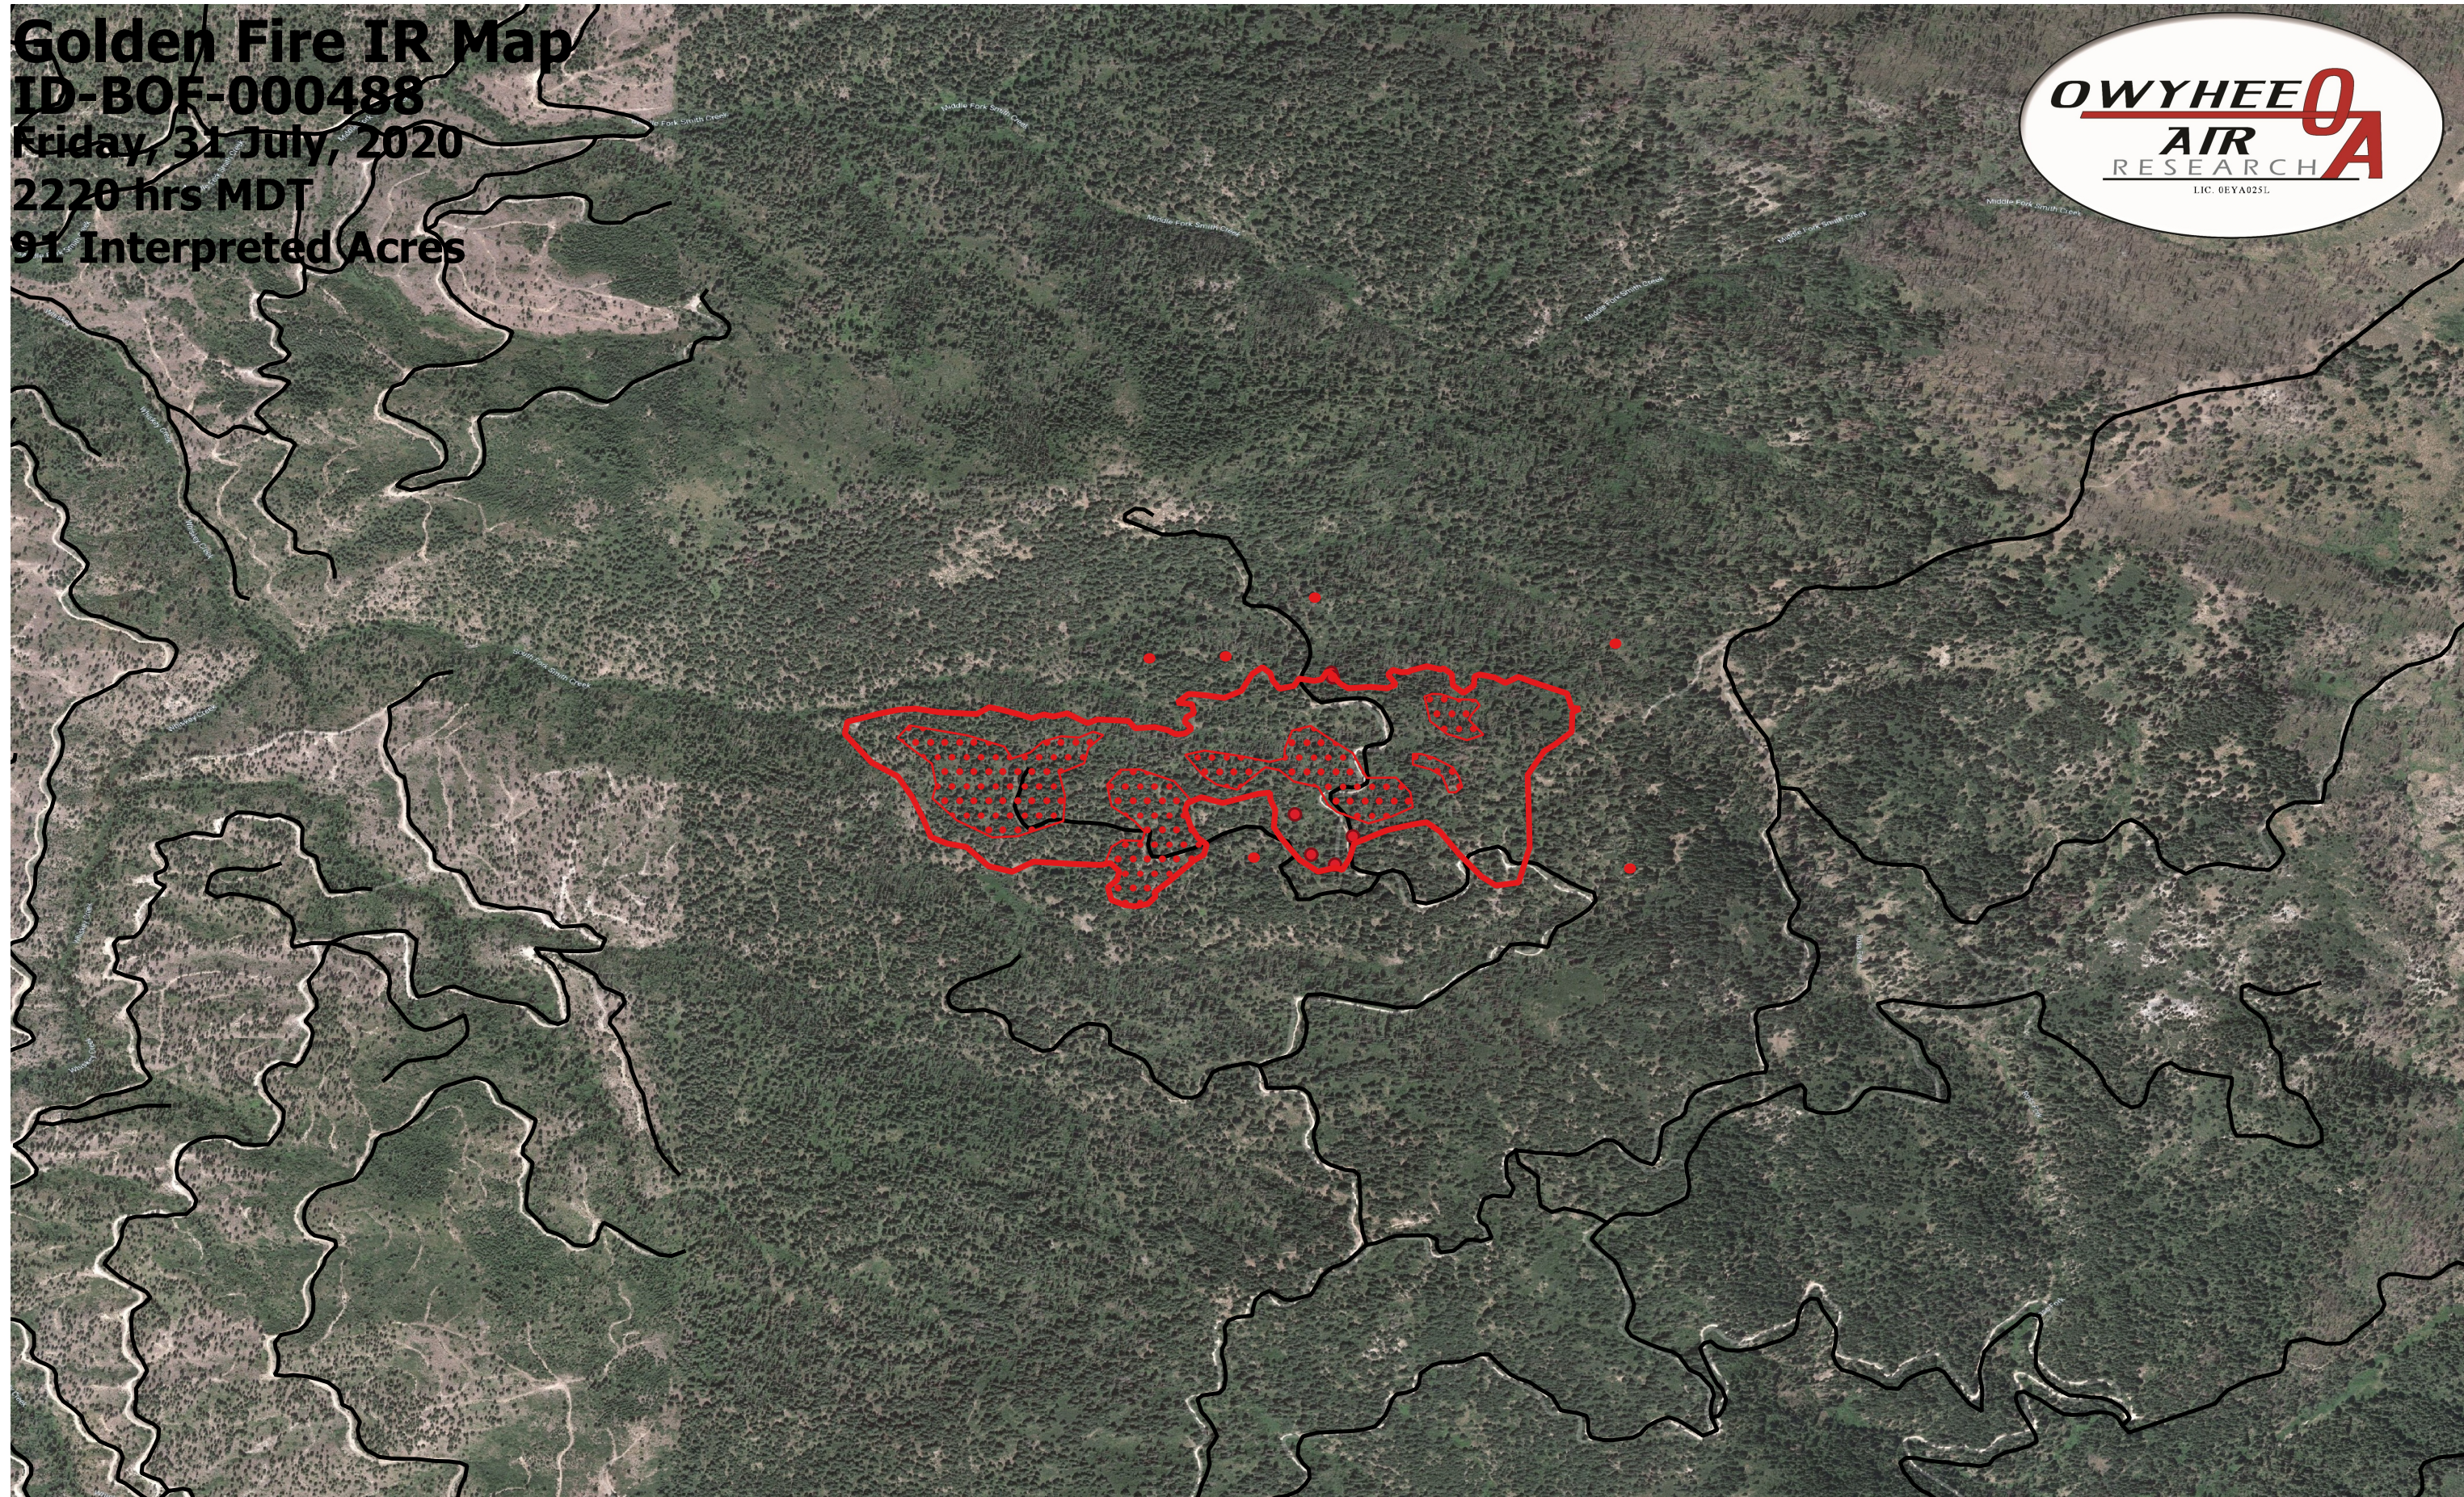

Golden Fire IR Map
ID-BOF-000488
Friday, 31 July, 2020
2220 hrs MDT
91 Interpreted Acres

- Legend**
- BurnPerimeter
 - ScatteredHeat
 - IsolatedHeat

Scale: 1:10,000
Projection: WGS 84
Produced by Owyhee Air Research, Inc.
IR Interpreter: Courtney Holley
fire@owyheear.com (208) 442-5405