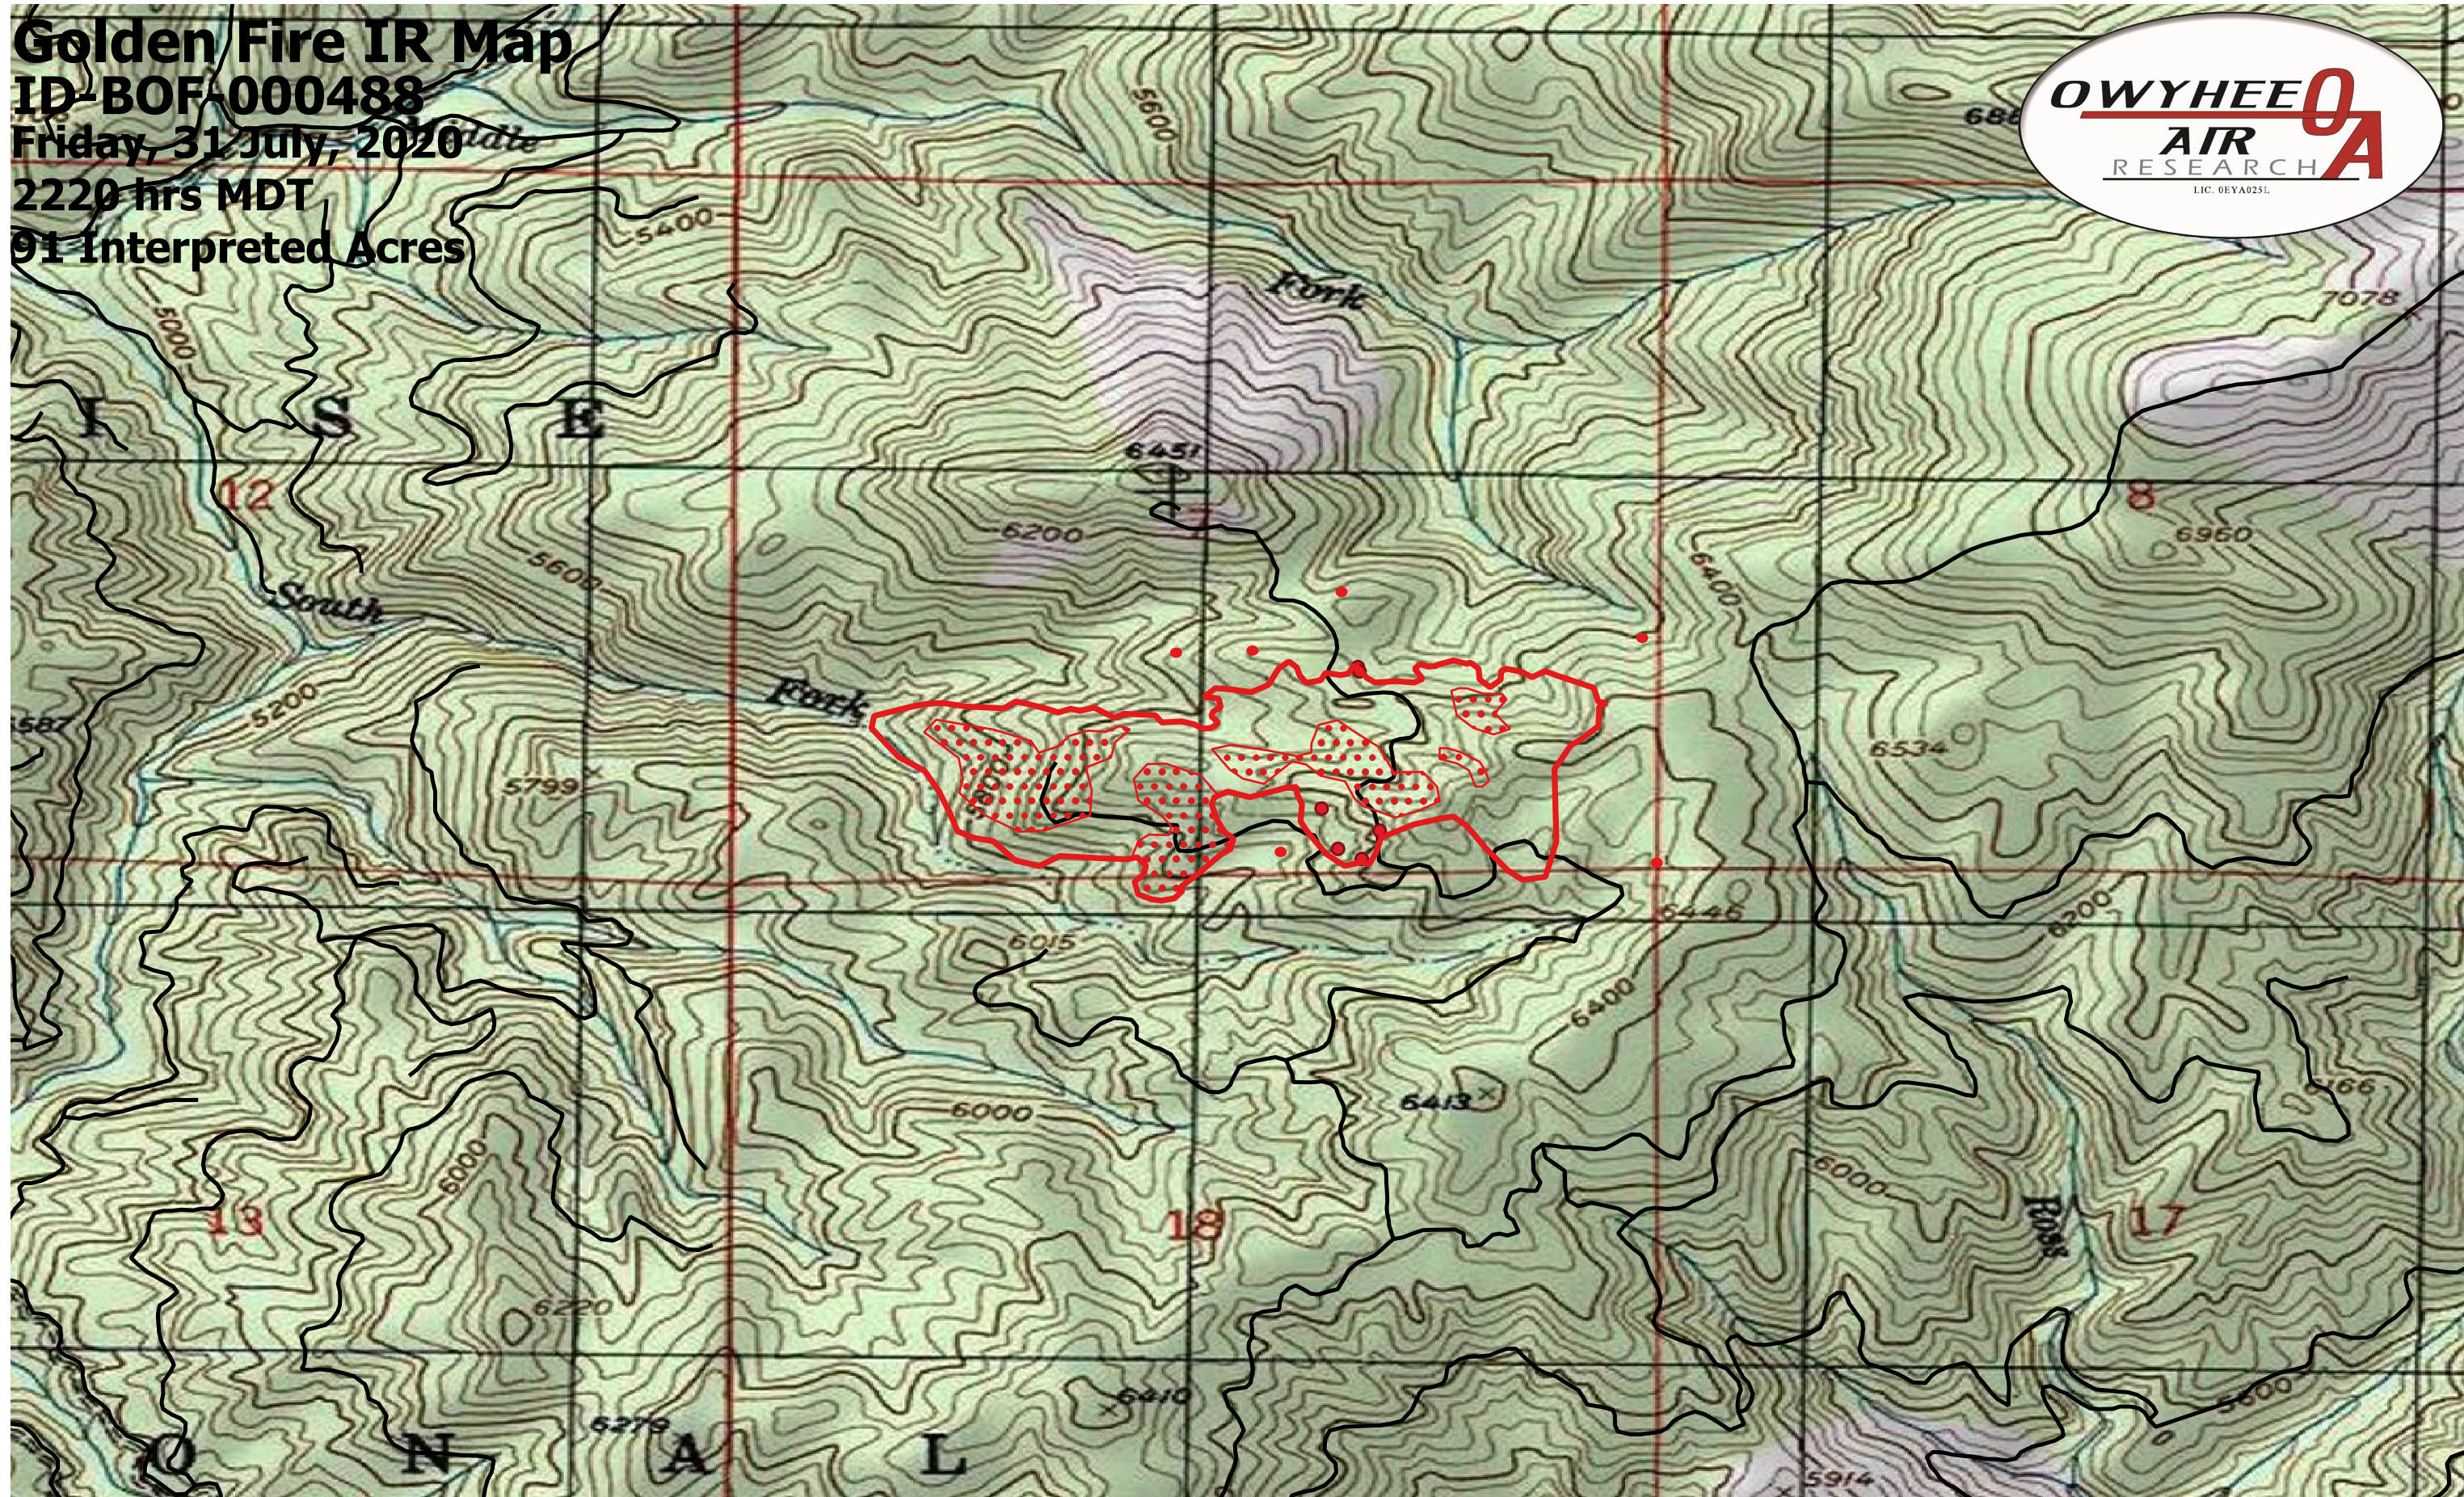

Golden Fire IR Map
ID-BOF-000488
Friday, 31 July, 2020
2220 hrs MDT
91 Interpreted Acres

- Legend**
- BurnPerimeter
 - ScatteredHeat
 - IsolatedHeat

Scale: 1:10,000
Projection: WGS 84
Produced by Owyhee Air Research, Inc.
IR Interpreter: Courtney Holley
fire@owyheeair.com (208) 442-5405